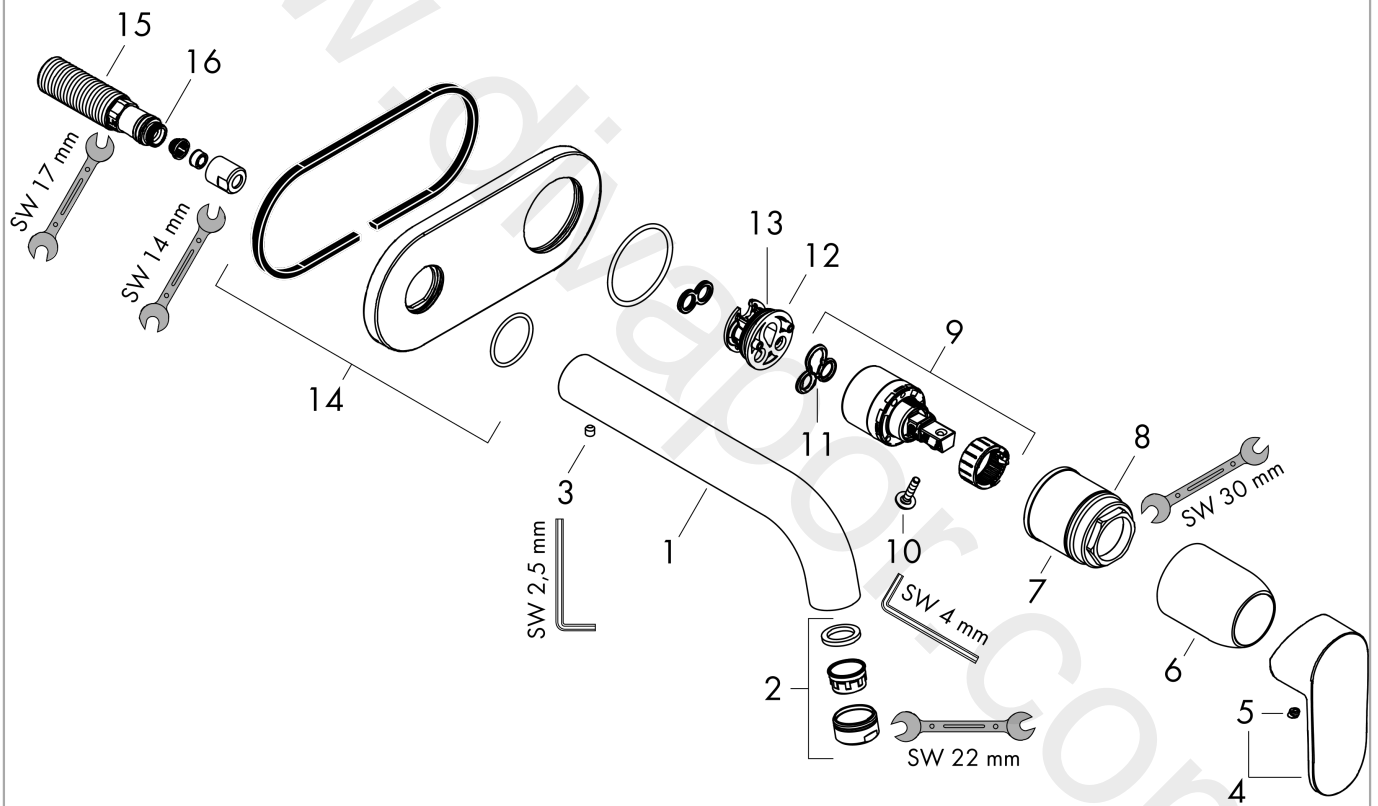

#### product features

- projection: 207 mm
- handle variant: lever handle
- spray type: normal spray
- maximum flow rate at 3 bar: 5 l/min
- ceramic cartridge
- suitable for continuous flow water heaters
- connection type: basic set
- connection dimension: DN15
- handle can be positioned on the right or left, depending on the basic set installation
- EU taxonomy: max. 6 l/min - Substantial Contribution (SC) possible
- WRAS 2204082
- WRAS 2204082 - Approval letter

### Scale drawing

**Vernis Blend**

**Single lever basin mixer for concealed installation wall-mounted with spout 20,7 cm**

Finish: **Chrome** Article Number: **71576000**

**Flowchart**

www.divapor.com

**Vernis Blend**

**Single lever basin mixer for concealed installation wall-mounted with spout 20,7 cm**

Finish: **Chrome** Article Number: **71576000**

**Exploded Drawing**

Year of production: >04/21

### Spare part list

Year of production: >04/21

Pos.	Description	Article Number	Price	PU
1	spout cpl.	93710000	£ 51,00	1
2	aerator M24x1	92254000	£ 43,00	1
3	hollow set screw M5x5	98446000	£ 3,30	1
4	handle	93678000	£ 35,00	1
5	screw cover	96338000	£ 3,30	1
6	sleeve	98790000	£ 35,00	1
7	nut	95622000	£ 43,00	1
8	O-ring 39x1,5	98400000	£ 3,30	1
9	cartridge, assy	92730000	£ 35,00	1
10	locking screw for handle	95140000	£ 6,10	1
11	seal	95008000	£ 9,00	1
12	adapter for cartridge	95779000	£ 16,10	1
13	O-ring 26x2	98147000	£ 3,30	1
14	escutcheon	93714000	£ 43,00	1
15	connecting thread G½	93771000	£ 25,00	1
16	O-ring 13x2	98128000	£ 3,30	1
a	base body	13622180	£ 355,00	1
b	waste	50001000	£ 71,00	1
c	extension set 25 mm for 13622180	31971000	£ 169,00	1