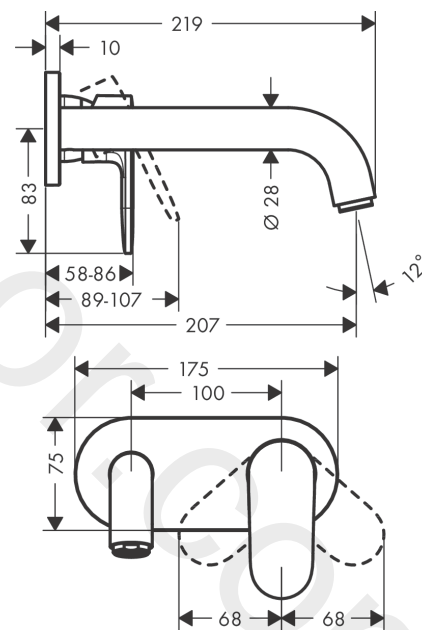

#### product features

- projection: 207 mm
- handle variant: lever handle
- spray type: normal spray
- maximum flow rate at 3 bar: 5 l/min
- ceramic cartridge
- suitable for continuous flow water heaters
- connection type: basic set
- connection dimension: DN15
- handle can be positioned on the right or left, depending on the basic set installation
- EU taxonomy: max. 6 l/min - Substantial Contribution (SC) possible
- WRAS 2204082
- WRAS 2204082 - Approval letter

### Scale drawing

**Vernis Blend**

**Single lever basin mixer for concealed installation wall-mounted with spout 20,7 cm**

Finish: **Chrome** Article Number: **71576000**

**Flowchart**

www.divapor.com

**Vernis Blend**

**Single lever basin mixer for concealed installation wall-mounted with spout 20,7 cm**

Finish: **Chrome** Article Number: **71576000**

**Exploded Drawing**

Year of production: >04/21

### Spare part list

Year of production: >04/21

Pos.	Description	Article Number	Price	PU
1	spout cpl.	93710000	£ 51,00	1
2	aerator M24x1	92254000	£ 43,00	1
3	hollow set screw M5x5	98446000	£ 3,30	1
4	handle	93678000	£ 35,00	1
5	screw cover	96338000	£ 3,30	1
6	sleeve	98790000	£ 35,00	1
7	nut	95622000	£ 43,00	1
8	O-ring 39x1,5	98400000	£ 3,30	1
9	cartridge, assy	92730000	£ 35,00	1
10	locking screw for handle	95140000	£ 6,10	1
11	seal	95008000	£ 9,00	1
12	adapter for cartridge	95779000	£ 16,10	1
13	O-ring 26x2	98147000	£ 3,30	1
14	escutcheon	93714000	£ 43,00	1
15	connecting thread G½	93771000	£ 25,00	1
16	O-ring 13x2	98128000	£ 3,30	1
a	base body	13622180	£ 355,00	1
b	waste	50001000	£ 71,00	1
c	extension set 25 mm for 13622180	31971000	£ 169,00	1