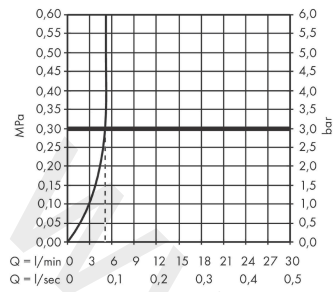

#### product features

- projection: 207 mm
- handle variant: lever handle
- spray type: normal spray
- maximum flow rate at 3 bar: 5 l/min
- ceramic cartridge
- suitable for continuous flow water heaters
- connection type: basic set
- connection dimension: DN15
- handle can be positioned on the right or left, depending on the basic set installation
- EU taxonomy: max. 6 l/min - Substantial Contribution (SC) possible
- WRAS 2204082
- WRAS 2204082 - Approval letter

### Scale drawing

**Vernis Blend**

**Single lever basin mixer for concealed installation wall-mounted with spout 20,7 cm**

Finish: **Chrome** Article Number: **71576000**

**Flowchart**

www.divapor.com

**Vernis Blend**