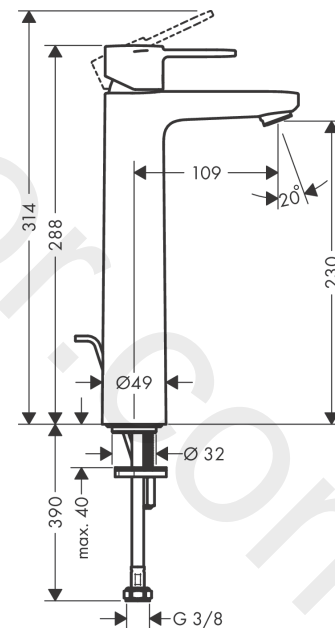

LMH Vernis

Single lever basin mixer 230 CoolStart with pop-up waste set

Finish: **Chrome** Article Number: **71575000**

Description

product features

- consists of: single lever basin mixer, waste set
- ComfortZone 230
- projection: 109 mm
- spout height: 230 mm
- handle variant: lever handle
- spray type: normal spray
- swiveling spray former
- maximum flow rate at 3 bar: 5 l/min
- ceramic cartridge
- suitable for continuous flow water heaters
- pop-up waste set G 1¼
- material waste set: synthetic
- connection type: G ¾ connections
- connection dimension: DN15
- cold water in basic handle position
- EU taxonomy: max. 6 l/min - Substantial Contribution (SC) possible

Technology

Product image

Scale drawing

LMH Vernis
Single lever basin mixer 230 CoolStart with pop-up waste set
 Finish: **Chrome** Article Number: **71575000**

Flowchart

LMH Vernis
Single lever basin mixer 230 CoolStart with pop-up waste set
 Finish: **Chrome** Article Number: **71575000**

Exploded Drawing

Year of production: >10/20

LMH Vernis
Single lever basin mixer 230 CoolStart with pop-up waste set
 Finish: **Chrome** Article Number: **71575000**

Spare part list

Year of production: >10/20

Pos.	Description	Article Number	Price	PU
1	handle	93835000	-	1
2	screw cover	96338000	£ 3,30	1
3	flange	93680000	£ 9,00	1
4	nut	93681000	£ 20,50	1
5	O-ring 24x1,5	98434000	£ 3,30	1
6	cartridge, assy	97685000	£ 64,00	1
7	locking screw for handle	95140000	£ 6,10	1
8	seal	98865000	£ 35,00	1
9	adapter for cartridge	98866000	£ 35,00	1
10	O-ring 23x2	98398000	£ 3,30	1
11	aerator swivelling M24x1 (5 l/min)	93834000	£ 20,50	1
12	seal Ø 42	98722000	£ 6,10	1
13	fixing set	96016000	£ 35,00	1
14	connection hose 600 mm M8x0,75 G3/8	96556000	£ 25,00	1
15	O-ring 6,6x1,6	93019000	£ 3,30	1
16	pull rod	93683000	£ 13,30	1
a	pop up waste	92168000	£ 43,00	1