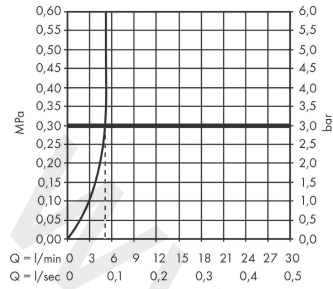

LMH Vernis

Single lever basin mixer 230 CoolStart with pop-up waste set

Finish: **Chrome** Article Number: **71575000**

Description

product features

- consists of: single lever basin mixer, waste set
- ComfortZone 230
- projection: 109 mm
- spout height: 230 mm
- handle variant: lever handle
- spray type: normal spray
- swiveling spray former
- maximum flow rate at 3 bar: 5 l/min
- ceramic cartridge
- suitable for continuous flow water heaters
- pop-up waste set G 1¼
- material waste set: synthetic
- connection type: G ¾ connections
- connection dimension: DN15
- cold water in basic handle position
- EU taxonomy: max. 6 l/min - Substantial Contribution (SC) possible

Technology

Product image

Scale drawing

LMH Vernis
Single lever basin mixer 230 CoolStart with pop-up waste set
 Finish: **Chrome** Article Number: **71575000**

Flowchart

LMH Vernis
Single lever basin mixer 230 CoolStart with pop-up waste set
 Finish: **Chrome** Article Number: **71575000**