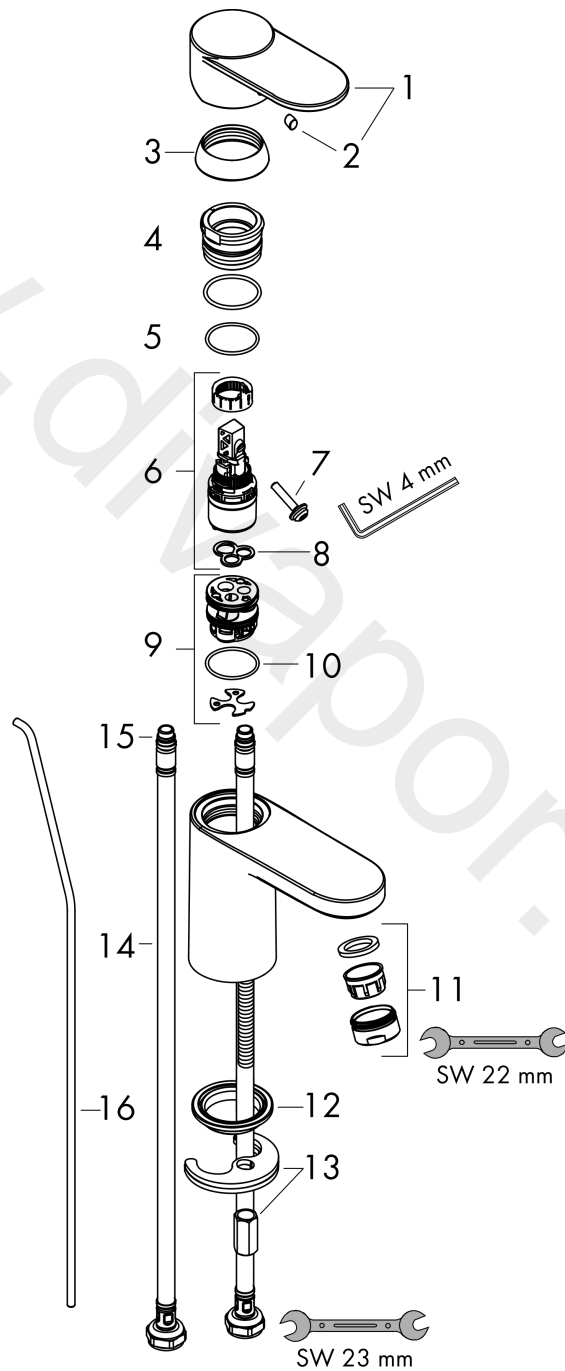

LMH Vernis

Single lever basin mixer 230 CoolStart with pop-up waste set

Finish: **Chrome** Article Number: **71575000**

Description

product features

- consists of: single lever basin mixer, waste set
- ComfortZone 230
- projection: 109 mm
- spout height: 230 mm
- handle variant: lever handle
- spray type: normal spray
- swiveling spray former
- maximum flow rate at 3 bar: 5 l/min
- ceramic cartridge
- suitable for continuous flow water heaters
- pop-up waste set G 1¼
- material waste set: synthetic
- connection type: G ¾ connections
- connection dimension: DN15
- cold water in basic handle position
- EU taxonomy: max. 6 l/min - Substantial Contribution (SC) possible

Technology

Product image

Scale drawing

LMH Vernis
Single lever basin mixer 230 CoolStart with pop-up waste set
 Finish: **Chrome** Article Number: **71575000**

Flowchart

LMH Vernis
Single lever basin mixer 230 CoolStart with pop-up waste set
 Finish: **Chrome** Article Number: **71575000**

Exploded Drawing

Year of production: >10/20

LMH Vernis
Single lever basin mixer 230 CoolStart with pop-up waste set
 Finish: **Chrome** Article Number: **71575000**

Spare part list

Year of production: >10/20

Pos.	Description	Article Number	Price	PU
1	handle	93835000	-	1
2	screw cover	96338000	£ 3,30	1
3	flange	93680000	£ 9,00	1
4	nut	93681000	£ 20,50	1
5	O-ring 24x1,5	98434000	£ 3,30	1
6	cartridge, assy	97685000	£ 64,00	1
7	locking screw for handle	95140000	£ 6,10	1
8	seal	98865000	£ 35,00	1
9	adapter for cartridge	98866000	£ 35,00	1
10	O-ring 23x2	98398000	£ 3,30	1
11	aerator swivelling M24x1 (5 l/min)	93834000	£ 20,50	1
12	seal Ø 42	98722000	£ 6,10	1
13	fixing set	96016000	£ 35,00	1
14	connection hose 600 mm M8x0,75 G3/8	96556000	£ 25,00	1
15	O-ring 6,6x1,6	93019000	£ 3,30	1
16	pull rod	93683000	£ 13,30	1
a	pop up waste	92168000	£ 43,00	1