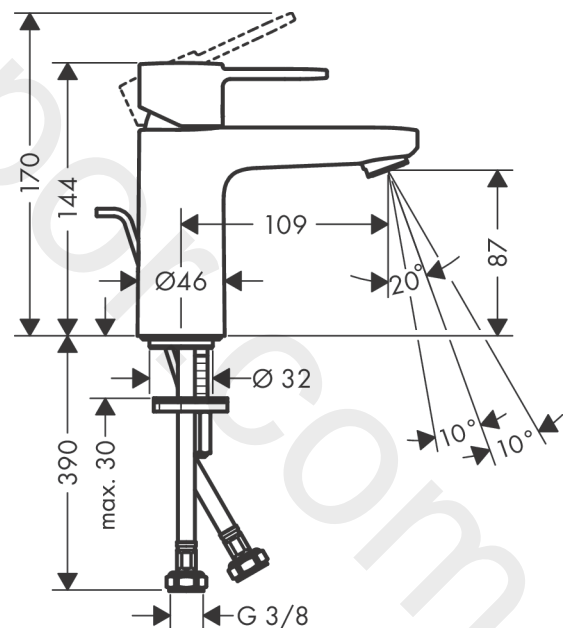

LMH Vernis

Single lever basin mixer 100 CoolStart with pop-up waste set

Finish: **Chrome** Article Number: **71574000**

Description

product features

- consists of: single lever basin mixer, waste set
- ComfortZone 100
- projection: 109 mm
- spout height: 87 mm
- handle variant: lever handle
- spray type: normal spray
- swiveling spray former
- maximum flow rate at 3 bar: 5 l/min
- ceramic cartridge
- suitable for continuous flow water heaters
- pop-up waste set G 1¼
- material waste set: synthetic
- connection type: G ¾ connections
- connection dimension: DN15
- cold water in basic handle position
- EU taxonomy: max. 6 l/min - Substantial Contribution (SC) possible

Technology

Product image

Scale drawing

LMH Vernis
Single lever basin mixer 100 CoolStart with pop-up waste set
 Finish: **Chrome** Article Number: **71574000**

Flowchart

www.divapor.com

LMH Vernis
Single lever basin mixer 100 CoolStart with pop-up waste set
 Finish: **Chrome** Article Number: **71574000**

Exploded Drawing

Year of production: >10/20

LMH Vernis

Single lever basin mixer 100 CoolStart with pop-up waste set

Finish: **Chrome** Article Number: **71574000**

Spare part list

Year of production: >10/20

Pos.	Description	Article Number	Price	PU
1	handle	93835000	-	1
2	screw cover	96338000	£ 3,30	1
3	flange	93680000	£ 9,00	1
4	nut	93681000	£ 20,50	1
5	O-ring 24x1,5	98434000	£ 3,30	1
6	cartridge, assy	97685000	£ 64,00	1
7	locking screw for handle	95140000	£ 6,10	1
8	seal	98865000	£ 35,00	1
9	adapter for cartridge	98866000	£ 35,00	1
10	O-ring 23x2	98398000	£ 3,30	1
11	aerator swivelling M24x1 (5 l/min)	93834000	£ 20,50	1
12	seal Ø 42	98722000	£ 6,10	1
13	fixing set	96016000	£ 35,00	1
14	connection hose 450 mm M8x0,75 G3/8	97206000	£ 35,00	1
15	O-ring 6,6x1,6	93019000	£ 3,30	1
16	pull rod	93683000	£ 13,30	1
a	pop up waste	92168000	£ 43,00	1