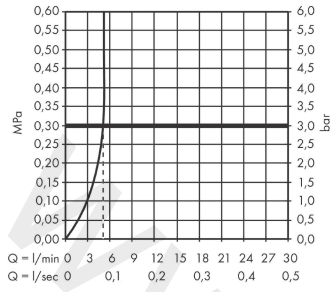

LMH Vernis

Single lever basin mixer 100 CoolStart with pop-up waste set

Finish: **Chrome** Article Number: **71574000**

Description

product features

- consists of: single lever basin mixer, waste set
- ComfortZone 100
- projection: 109 mm
- spout height: 87 mm
- handle variant: lever handle
- spray type: normal spray
- swiveling spray former
- maximum flow rate at 3 bar: 5 l/min
- ceramic cartridge
- suitable for continuous flow water heaters
- pop-up waste set G 1¼
- material waste set: synthetic
- connection type: G ¾ connections
- connection dimension: DN15
- cold water in basic handle position
- EU taxonomy: max. 6 l/min - Substantial Contribution (SC) possible

Technology

Product image

Scale drawing

LMH Vernis
Single lever basin mixer 100 CoolStart with pop-up waste set
 Finish: **Chrome** Article Number: **71574000**

Flowchart

www.divapor.com

LMH Vernis
Single lever basin mixer 100 CoolStart with pop-up waste set
 Finish: **Chrome** Article Number: **71574000**