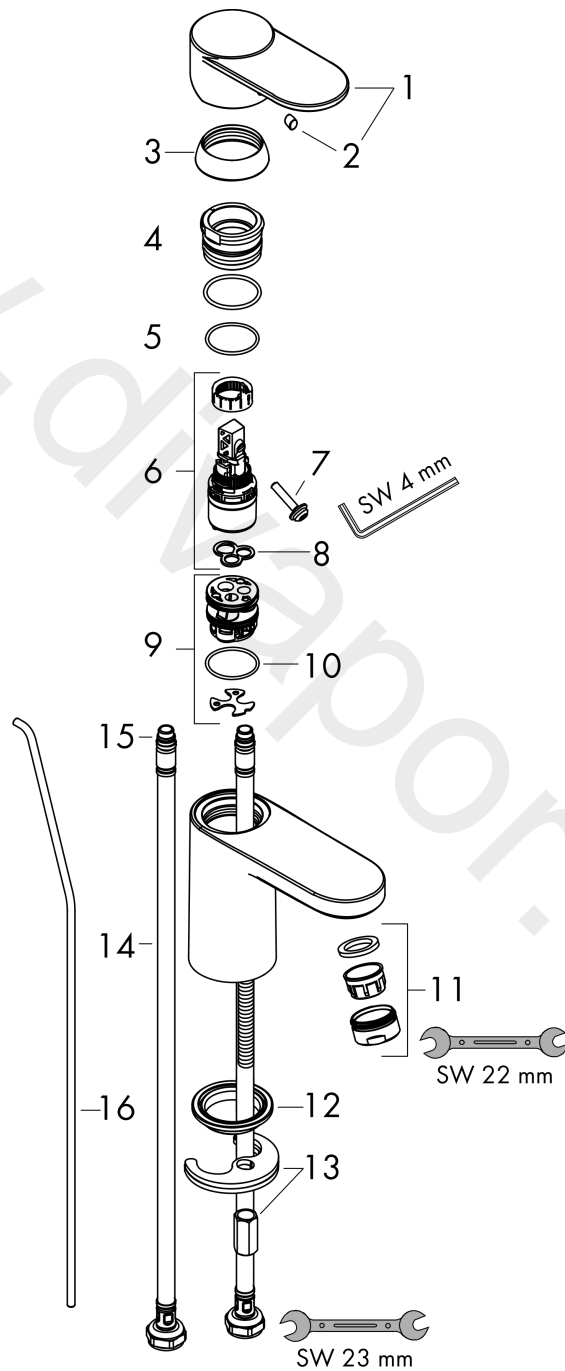

LMH Vernis

Single lever basin mixer 100 CoolStart with pop-up waste set

Finish: **Chrome** Article Number: **71574000**

Description

product features

- consists of: single lever basin mixer, waste set
- ComfortZone 100
- projection: 109 mm
- spout height: 87 mm
- handle variant: lever handle
- spray type: normal spray
- swiveling spray former
- maximum flow rate at 3 bar: 5 l/min
- ceramic cartridge
- suitable for continuous flow water heaters
- pop-up waste set G 1¼
- material waste set: synthetic
- connection type: G ¾ connections
- connection dimension: DN15
- cold water in basic handle position
- EU taxonomy: max. 6 l/min - Substantial Contribution (SC) possible

Technology

Product image

Scale drawing

LMH Vernis
Single lever basin mixer 100 CoolStart with pop-up waste set
 Finish: **Chrome** Article Number: **71574000**

Flowchart

www.divapor.com

LMH Vernis
Single lever basin mixer 100 CoolStart with pop-up waste set
 Finish: **Chrome** Article Number: **71574000**

Exploded Drawing

Year of production: >10/20

LMH Vernis

Single lever basin mixer 100 CoolStart with pop-up waste set

Finish: **Chrome** Article Number: **71574000**

Spare part list

Year of production: >10/20

Pos.	Description	Article Number	Price	PU
1	handle	93835000	-	1
2	screw cover	96338000	£ 3,30	1
3	flange	93680000	£ 9,00	1
4	nut	93681000	£ 20,50	1
5	O-ring 24x1,5	98434000	£ 3,30	1
6	cartridge, assy	97685000	£ 64,00	1
7	locking screw for handle	95140000	£ 6,10	1
8	seal	98865000	£ 35,00	1
9	adapter for cartridge	98866000	£ 35,00	1
10	O-ring 23x2	98398000	£ 3,30	1
11	aerator swivelling M24x1 (5 l/min)	93834000	£ 20,50	1
12	seal Ø 42	98722000	£ 6,10	1
13	fixing set	96016000	£ 35,00	1
14	connection hose 450 mm M8x0,75 G3/8	97206000	£ 35,00	1
15	O-ring 6,6x1,6	93019000	£ 3,30	1
16	pull rod	93683000	£ 13,30	1
a	pop up waste	92168000	£ 43,00	1