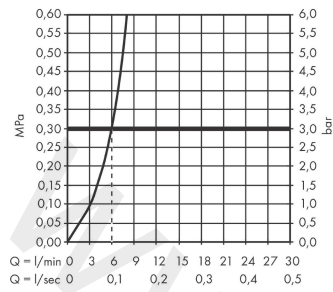

#### Scale drawing

**Vernis Blend**

**Single lever basin mixer 190 with isolated water conduction and pop-up waste set**

Finish: **Chrome** Article Number: **71572007**

**Flowchart**

**Vernis Blend**

**Single lever basin mixer 190 with isolated water conduction and pop-up waste set**