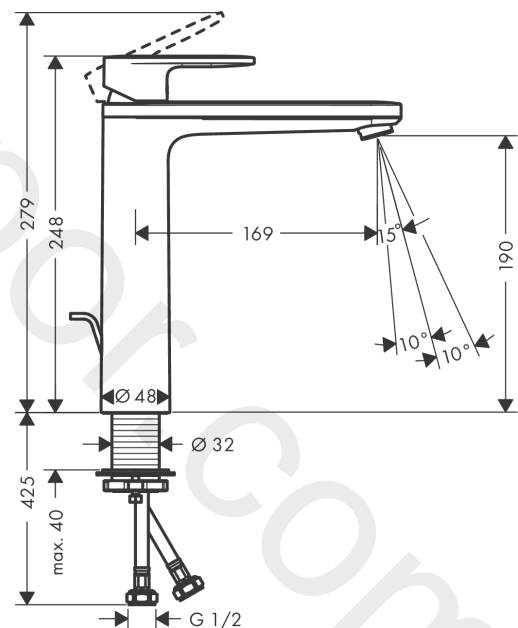

Scale drawing