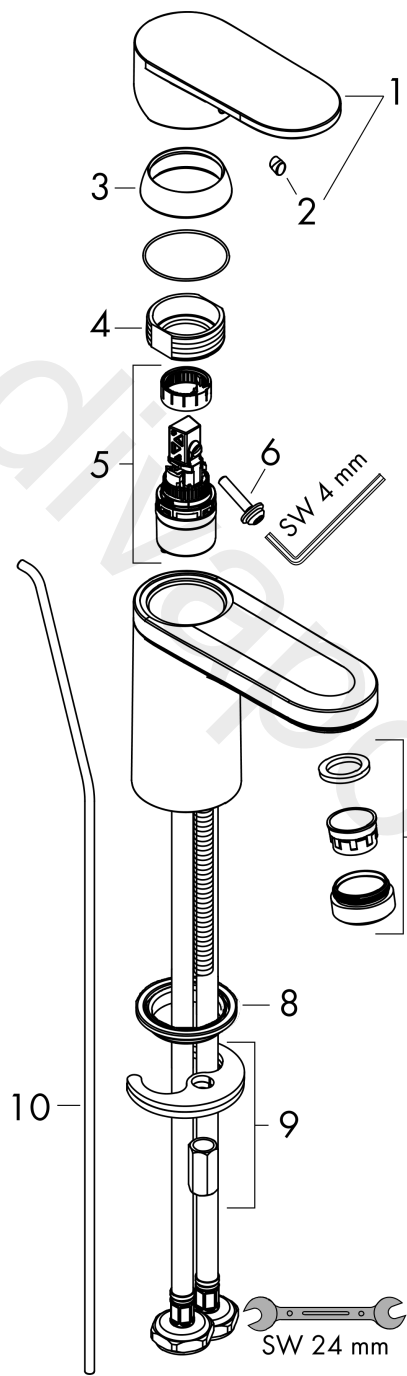

##### product features

- consists of: single lever basin mixer, waste set
- ComfortZone 190
- projection: 169 mm
- spout height: 190 mm
- handle variant: lever handle
- spray type: normal spray
- maximum flow rate at 3 bar: 6 l/min
- ceramic cartridge
- with isolated water conduction - without contact with nickel and lead
- suitable for continuous flow water heaters
- pop-up waste set G 1¼
- material waste set: synthetic
- connection type: G ½ connections
- connection dimension: DN15

#### Scale drawing

**Vernis Blend**

**Single lever basin mixer 190 with isolated water conduction and pop-up waste set**

Finish: **Chrome** Article Number: **71572007**

**Flowchart**

**Vernis Blend**

**Single lever basin mixer 190 with isolated water conduction and pop-up waste set**

Finish: **Chrome** Article Number: **71572007**

**Exploded Drawing**

Year of production: >04/20

**Vernis Blend**

**Single lever basin mixer 190 with isolated water conduction and pop-up waste set**

Finish: **Chrome** Article Number: **71572007**

**Spare part list**

Year of production: >04/20

Pos.	Description	Article Number	Price	PU
1	handle	93678000	£ 35,00	1
2	screw cover	96338000	£ 3,30	1
3	flange	93680000	£ 9,00	1
4	nut	93686000	£ 25,00	1
5	cartridge, assy	97685000	£ 64,00	1
6	locking screw for handle	95140000	£ 6,10	1
7	aerator M24x1 (5 l/min)	92372000	£ 20,50	1
8	seal Ø 42	98722000	£ 6,10	1
9	fixing set	96016000	£ 35,00	1
10	pull rod	93683000	£ 13,30	1
a	pop up waste	94159007	-	1