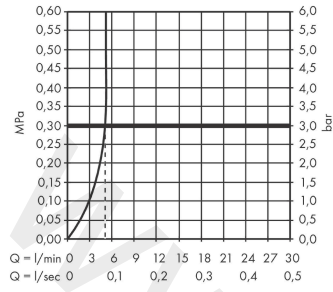

#### Scale drawing

**Vernis Blend**

**Single lever basin mixer 100 with isolated water conduction and pop-up waste set**

Finish: **Chrome** Article Number: **71571000**

**Flowchart**

www.divapor.com

**Vernis Blend**