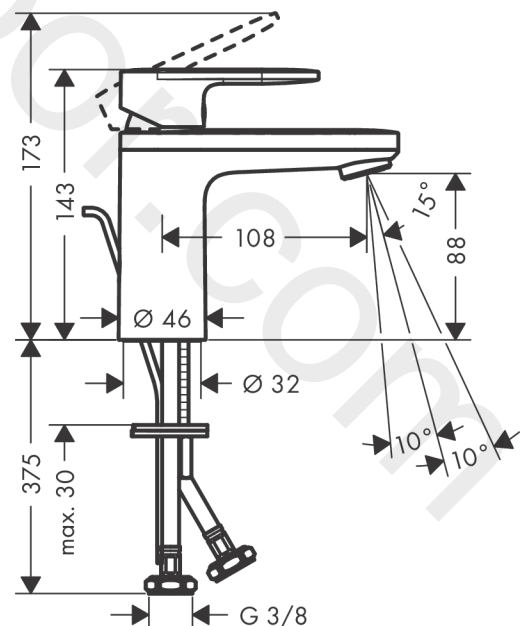

Scale drawing