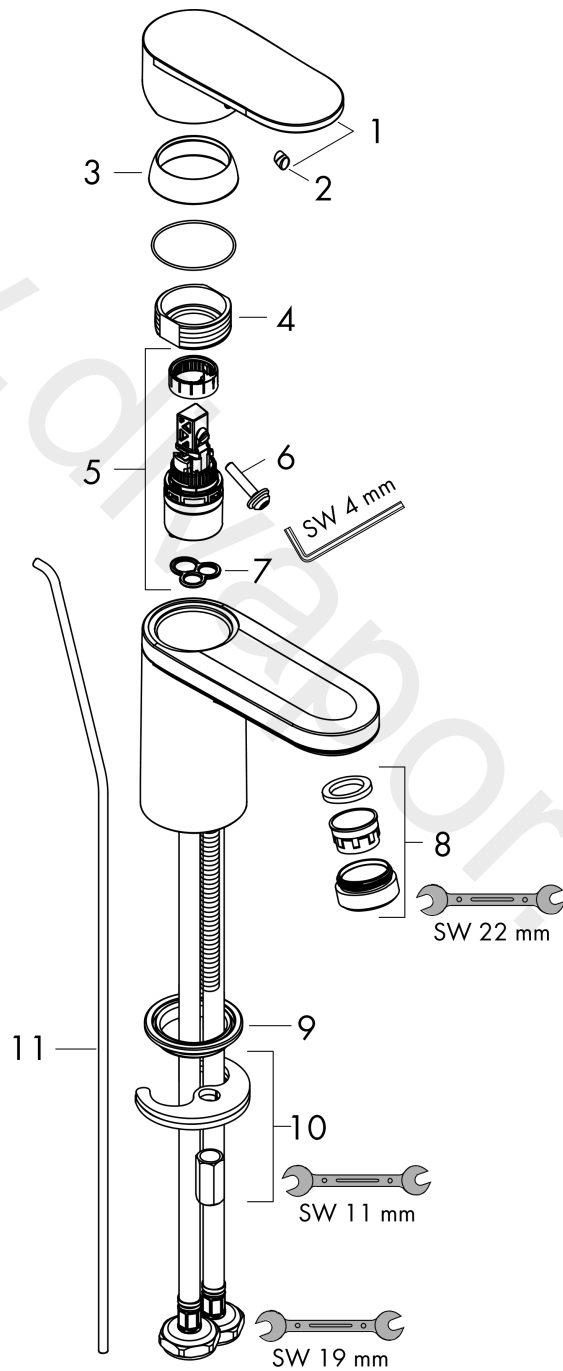

Vernis Blend

Single lever basin mixer 100 with isolated water conduction and pop-up waste set

Finish: **Chrome** Article Number: **71571000**

Exploded Drawing

Year of production: >04/21

Vernis Blend

Single lever basin mixer 100 with isolated water conduction and pop-up waste set

Finish: **Chrome** Article Number: **71571000**

Spare part list

Year of production: >04/21

Pos.	Description	Article Number	Price	PU
1	handle	93678000	£ 35,00	1
2	screw cover	96338000	£ 3,30	1
3	flange	93680000	£ 9,00	1
4	nut	93686000	£ 25,00	1
5	cartridge, assy	97685000	£ 64,00	1
6	locking screw for handle	95140000	£ 6,10	1
7	seal	98865000	£ 35,00	1
8	aerator swivelling M24x1 (5 l/min)	93834000	£ 20,50	1
9	seal Ø 42	98722000	£ 6,10	1
10	fixing set	96016000	£ 35,00	1
11	pull rod	93683000	£ 13,30	1
a	pop up waste	92168000	£ 43,00	1
b	lever arm 340mm (ball-Ø12mm)	96324000	£ 25,00	1