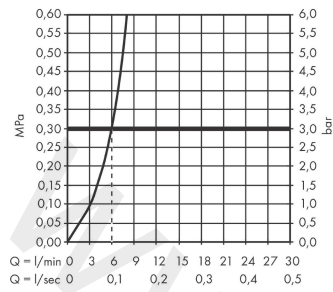

#### Scale drawing

**Vernis Blend**

**Single lever basin mixer 70 with isolated water conduction and pop-up waste set**

Finish: **Chrome** Article Number: **71570007**

**Flowchart**

**Vernis Blend**

**Single lever basin mixer 70 with isolated water conduction and pop-up waste set**