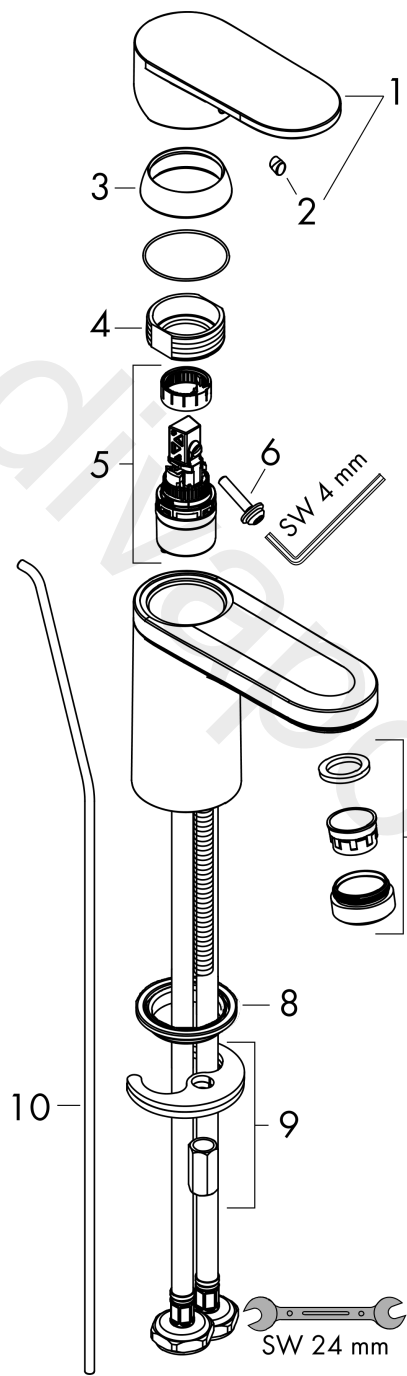

##### product features

- consists of: single lever basin mixer, waste set
- ComfortZone 70
- projection: 89 mm
- spout height: 71 mm
- handle variant: lever handle
- spray type: normal spray
- maximum flow rate at 3 bar: 6 l/min
- ceramic cartridge
- with isolated water conduction - without contact with nickel and lead
- suitable for continuous flow water heaters
- pop-up waste set G 1¼
- material waste set: synthetic
- connection type: G ½ connections
- connection dimension: DN15

#### Scale drawing

**Vernis Blend**

**Single lever basin mixer 70 with isolated water conduction and pop-up waste set**

Finish: **Chrome** Article Number: **71570007**

**Flowchart**

**Vernis Blend**

**Single lever basin mixer 70 with isolated water conduction and pop-up waste set**

Finish: **Chrome** Article Number: **71570007**

**Exploded Drawing**

Year of production: >04/20

**Vernis Blend**

**Single lever basin mixer 70 with isolated water conduction and pop-up waste set**

Finish: **Chrome** Article Number: **71570007**

**Spare part list**

Year of production: >04/20

Pos.	Description	Article Number	Price	PU
1	handle	93678000	£ 35,00	1
2	screw cover	96338000	£ 3,30	1
3	flange	93680000	£ 9,00	1
4	nut	93686000	£ 25,00	1
5	cartridge, assy	97685000	£ 64,00	1
6	locking screw for handle	95140000	£ 6,10	1
7	aerator swivelling M24x1 (7 l/min)	94443000	-	1
8	seal Ø 42	98722000	£ 6,10	1
9	fixing set	96016000	£ 35,00	1
10	pull rod	93683000	£ 13,30	1
a	pop up waste	94159007	-	1