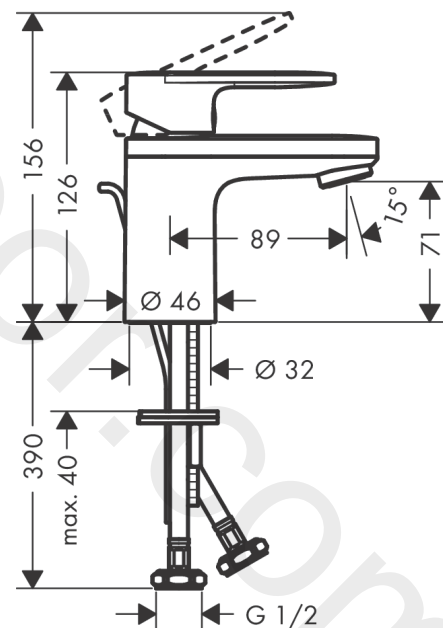

Scale drawing