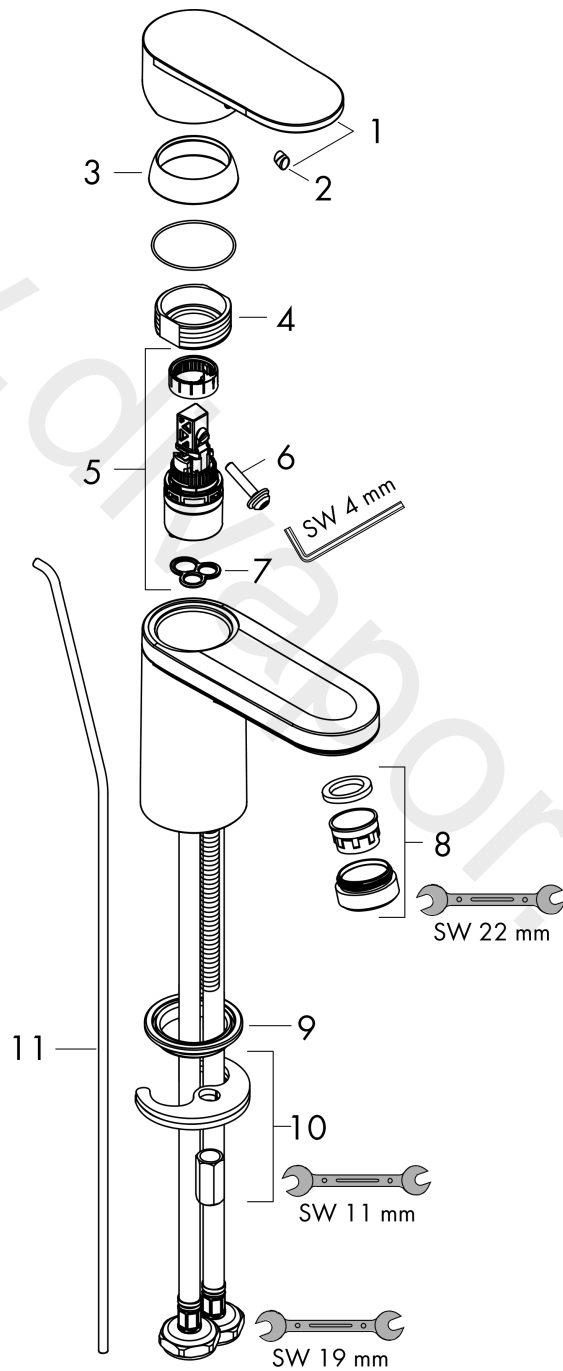

Vernis Blend

Single lever basin mixer 70 with isolated water conduction and pop-up waste set

Finish: **Chrome** Article Number: **71570000**

Exploded Drawing

Year of production: >04/21

Vernis Blend

Single lever basin mixer 70 with isolated water conduction and pop-up waste set

Finish: **Chrome** Article Number: **71570000**

Spare part list

Year of production: >04/21

Pos.	Description	Article Number	Price	PU
1	handle	93678000	£ 35,00	1
2	screw cover	96338000	£ 3,30	1
3	flange	93680000	£ 9,00	1
4	nut	93686000	£ 25,00	1
5	cartridge, assy	97685000	£ 64,00	1
6	locking screw for handle	95140000	£ 6,10	1
7	seal	98865000	£ 35,00	1
8	aerator swivelling M24x1 (5 l/min)	93834000	£ 20,50	1
9	seal Ø 42	98722000	£ 6,10	1
10	fixing set	96016000	£ 35,00	1
11	pull rod	93683000	£ 13,30	1
a	pop up waste	92168000	£ 43,00	1
b	lever arm 340mm (ball-Ø12mm)	96324000	£ 25,00	1