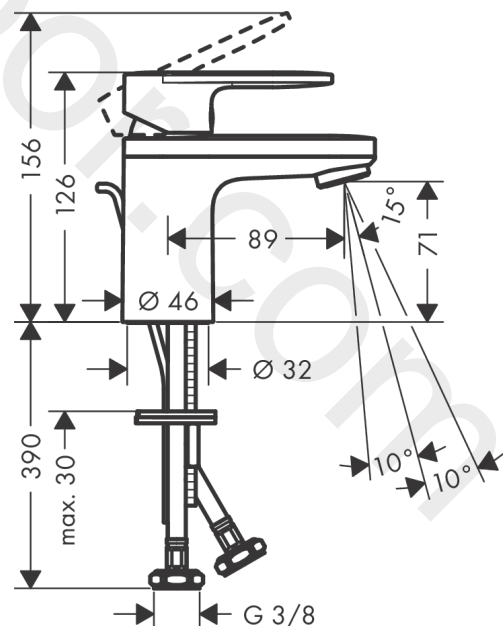

Scale drawing