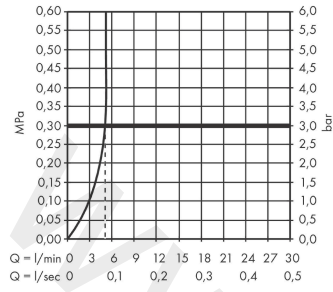

#### Scale drawing

**Vernis Blend**

**Single lever basin mixer 70 with isolated water conduction and pop-up waste set**

Finish: **Chrome** Article Number: **71570000**

**Flowchart**

www.divapor.com

**Vernis Blend**