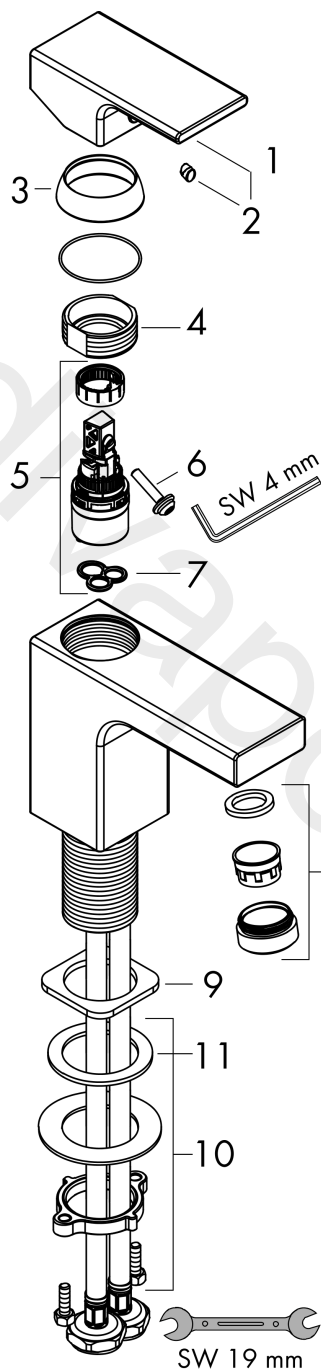

Vernis Shape

Single lever basin mixer 100 with isolated water conduction without waste set

Finish: **Chrome** Article Number: **71569000**

Description

product features

- ComfortZone 100
- projection: 110 mm
- spout height: 95 mm
- handle variant: lever handle
- spray type: normal spray
- maximum flow rate at 3 bar: 5 l/min
- ceramic cartridge
- temperature limitation adjustable
- with isolated water conduction - without contact with nickel and lead
- suitable for continuous flow water heaters
- connection type: G 3/8 connections
- connection dimension: DN15
- EU taxonomy: max. 6 l/min - Substantial Contribution (SC) possible
- WRAS 2101057
- WRAS 2101057 - WRAS Approval Letter

Single lever basin mixer 100 with isolated water conduction without waste set

Finish: **Chrome** Article Number: **71569000**

Flowchart

Vernis Shape
Single lever basin mixer 100 with isolated water conduction without waste set
 Finish: **Chrome** Article Number: **71569000**

Exploded Drawing

Year of production: >04/21

Vernis Shape

Single lever basin mixer 100 with isolated water conduction without waste set

Finish: **Chrome** Article Number: **71569000**

Spare part list

Year of production: >04/21

Pos.	Description	Article Number	Price	PU
1	handle	93684000	£ 35,00	1
2	screw cover	96338000	£ 3,30	1
3	flange	93680000	£ 9,00	1
4	nut	93686000	£ 25,00	1
5	cartridge, assy	97685000	£ 64,00	1
6	locking screw for handle	95140000	£ 6,10	1
7	seal	98865000	£ 35,00	1
8	aerator swivelling M24x1 (5 l/min)	93834000	£ 20,50	1
9	seal	93687000	£ 3,30	1
10	fixing set (Ø 32)	13961000	£ 25,00	1
11	lever collar	97548000	£ 3,30	1
a	fixation extension 35 mm	13898000	£ 79,00	1