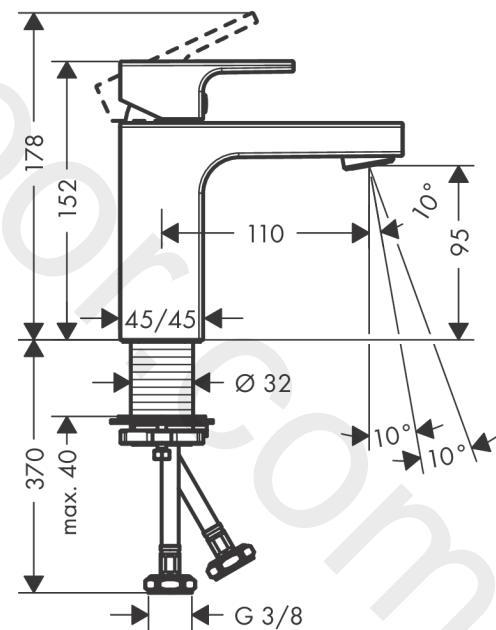

Scale drawing