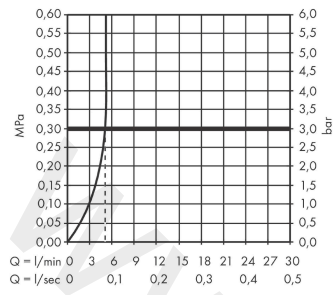

Vernis Shape

Single lever basin mixer 100 with isolated water conduction without waste set

Finish: **Chrome** Article Number: **71569000**

Flowchart