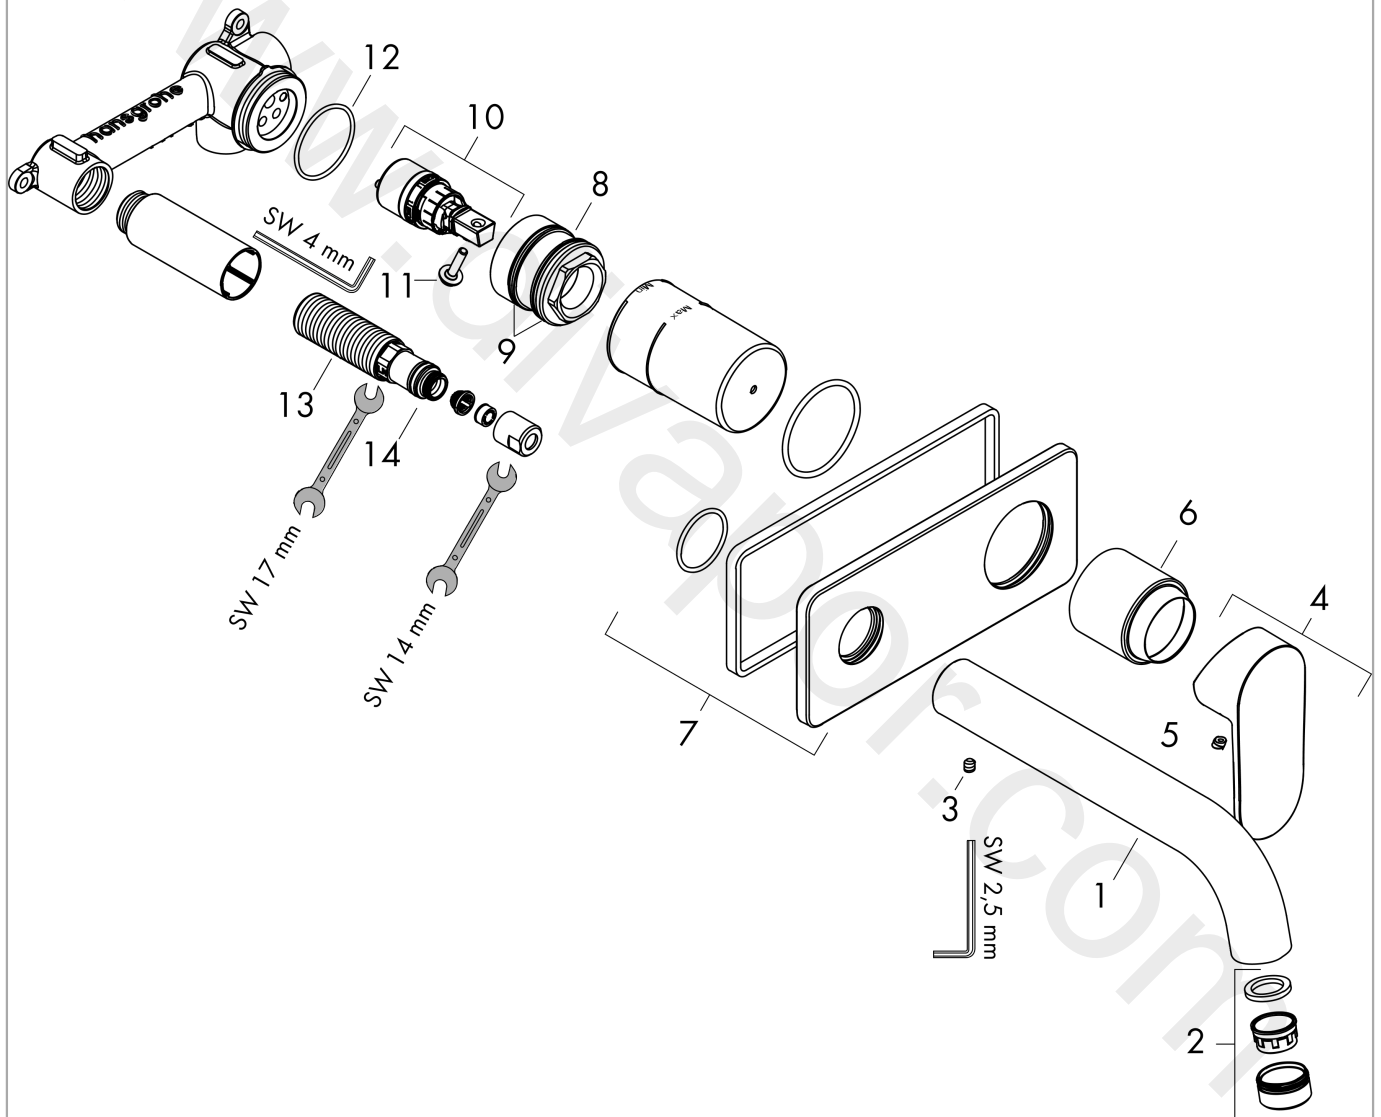

Vernis Shape

Basin mixer set for concealed installation wall-mounted with spout 20,4 cm

Finish: **Chrome** Article Number: **71565007**

Description

product features

- consists of: single lever basin mixer for concealed installation wall-mounted, basic set
- projection: 204 mm
- handle variant: lever handle
- spray type: normal spray
- maximum flow rate at 3 bar: 5 l/min
- ceramic cartridge
- suitable for continuous flow water heaters
- connection type: basic set
- connection dimension: DN15

Technology

Product image

Scale drawing

Flowchart

Vernis Shape

Basin mixer set for concealed installation wall-mounted with spout 20,4 cm

Finish: Chrome Article Number: 71565007

Exploded Drawing

Year of production: >04/20

Vernis Shape

Basin mixer set for concealed installation wall-mounted with spout 20,4 cm

Finish: **Chrome** Article Number: **71565007**

Spare part list

Year of production: >04/20

Pos.	Description	Article Number	Price	PU
1	-	93710007	-	1
2	aerator M24x1	92254000	£ 43,00	1
3	hollow set screw M5x5	98446000	£ 3,30	1
4	handle	93712007	-	1
5	screw cover	96338000	£ 3,30	1
6	flange	93680000	£ 9,00	1
7	-	93713007	-	1
8	nut	93711000	-	1
9	O-ring 38x2	98396000	£ 3,30	1
10	cartridge, assy	97685000	£ 64,00	1
11	locking screw for handle	95140000	£ 6,10	1
12	O-ring 34,65x1,78	93772000	-	1
13	connecting thread G½	93771000	£ 25,00	1
14	O-ring 13x2	98128000	£ 3,30	1
a	extension 25 mm	71556007	-	1