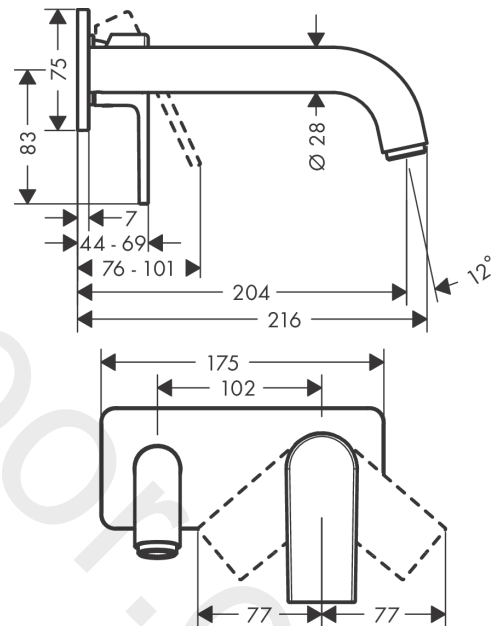

Vernis Shape

Basin mixer set for concealed installation wall-mounted with spout 20,4 cm

Finish: **Chrome** Article Number: **71565007**

Description

product features

- consists of: single lever basin mixer for concealed installation wall-mounted, basic set
- projection: 204 mm
- handle variant: lever handle
- spray type: normal spray
- maximum flow rate at 3 bar: 5 l/min
- ceramic cartridge
- suitable for continuous flow water heaters
- connection type: basic set
- connection dimension: DN15

Technology

Product image

Scale drawing

Flowchart

Vernis Shape

Basin mixer set for concealed installation wall-mounted with spout 20,4 cm

Finish: Chrome Article Number: 71565007

Exploded Drawing

Year of production: >04/20

Vernis Shape

Basin mixer set for concealed installation wall-mounted with spout 20,4 cm

Finish: **Chrome** Article Number: **71565007**

Spare part list

Year of production: >04/20

Pos.	Description	Article Number	Price	PU
1	-	93710007	-	1
2	aerator M24x1	92254000	£ 43,00	1
3	hollow set screw M5x5	98446000	£ 3,30	1
4	handle	93712007	-	1
5	screw cover	96338000	£ 3,30	1
6	flange	93680000	£ 9,00	1
7	-	93713007	-	1
8	nut	93711000	-	1
9	O-ring 38x2	98396000	£ 3,30	1
10	cartridge, assy	97685000	£ 64,00	1
11	locking screw for handle	95140000	£ 6,10	1
12	O-ring 34,65x1,78	93772000	-	1
13	connecting thread G½	93771000	£ 25,00	1
14	O-ring 13x2	98128000	£ 3,30	1
a	extension 25 mm	71556007	-	1