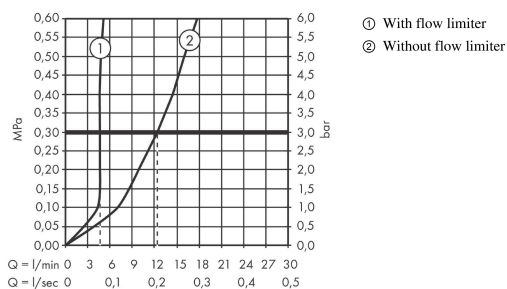

Vernis Shape

Basin mixer set for concealed installation wall-mounted with spout 20,4 cm

Finish: **Chrome** Article Number: **71565007**

Description

product features

- consists of: single lever basin mixer for concealed installation wall-mounted, basic set
- projection: 204 mm
- handle variant: lever handle
- spray type: normal spray
- maximum flow rate at 3 bar: 5 l/min
- ceramic cartridge
- suitable for continuous flow water heaters
- connection type: basic set
- connection dimension: DN15

Technology

Product image

Scale drawing

Flowchart

Vernis Shape

Basin mixer set for concealed installation wall-mounted with spout 20,4 cm

Finish: Chrome Article Number: 71565007

Exploded Drawing