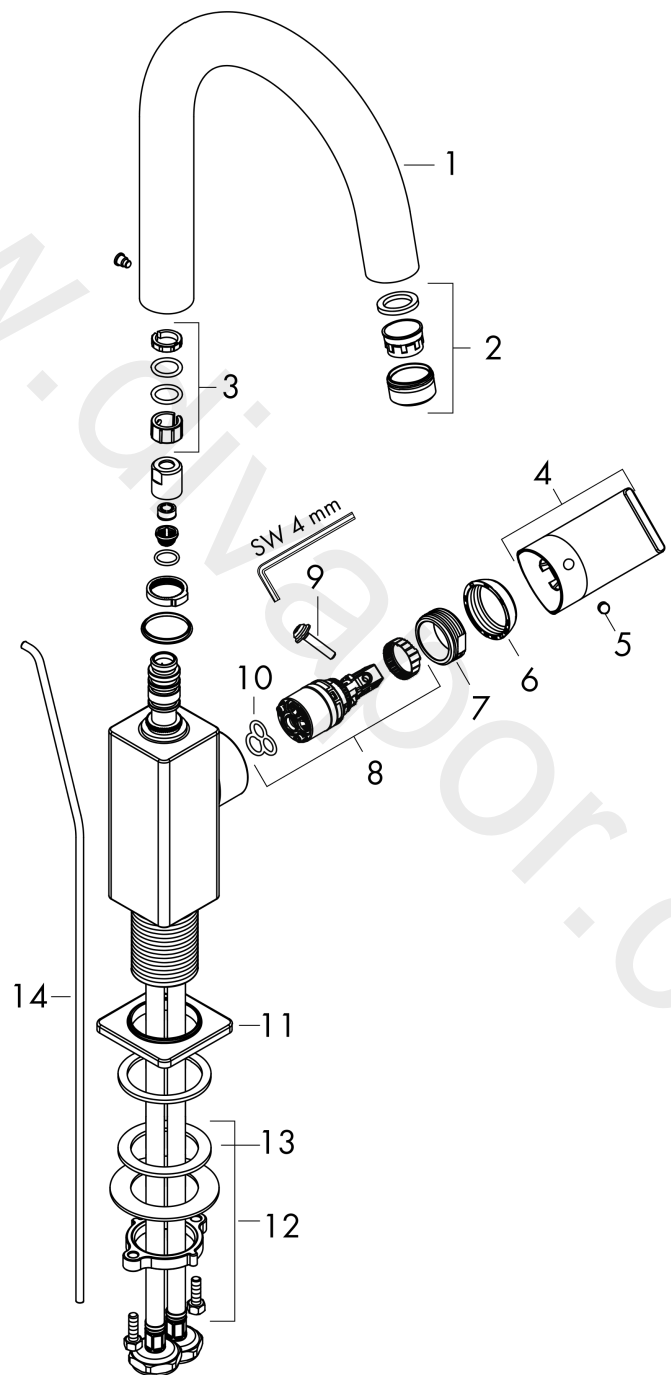

##### product features

- consists of: single lever basin mixer, waste set
- ComfortZone 200
- projection: 166 mm
- spout height: 200 mm
- handle variant: lever handle
- spray type: laminar spray
- maximum flow rate at 3 bar: 5 l/min
- ceramic cartridge
- suitable for continuous flow water heaters
- pop-up waste set G 1/4
- material waste set: synthetic
- connection type: G 1/2 connections
- connection dimension: DN15

#### Scale drawing

**Vernis Shape**  
**Single lever basin mixer with swivel spout and pop-up waste set**  
 Finish: **Chrome** Article Number: **71564007**

**Flowchart**

**Vernis Shape**  
**Single lever basin mixer with swivel spout and pop-up waste set**  
 Finish: **Chrome** Article Number: **71564007**

**Exploded Drawing**

Year of production: >04/20

### Spare part list

Year of production: >04/20

Pos.	Description	Article Number	Price	PU
1	spout cpl.	93688007	-	1
2	aerator laminar	93649000	£ 20,50	1
3	sealing set	93689000	£ 3,30	1
4	handle	93695000	-	1
5	screw cover	96338000	£ 3,30	1
6	flange	93692000	-	1
7	nut	93693000	-	1
8	cartridge, assy	97685000	£ 64,00	1
9	locking screw for handle	95140000	£ 6,10	1
10	seal	98865000	£ 35,00	1
11	escutcheon	93954000	£ 20,50	1
12	seal	93694000	-	1
13	fixing set (Ø 32)	13961000	£ 25,00	1
14	pull rod	93683000	£ 13,30	1
a	pop up waste	94159007	-	1