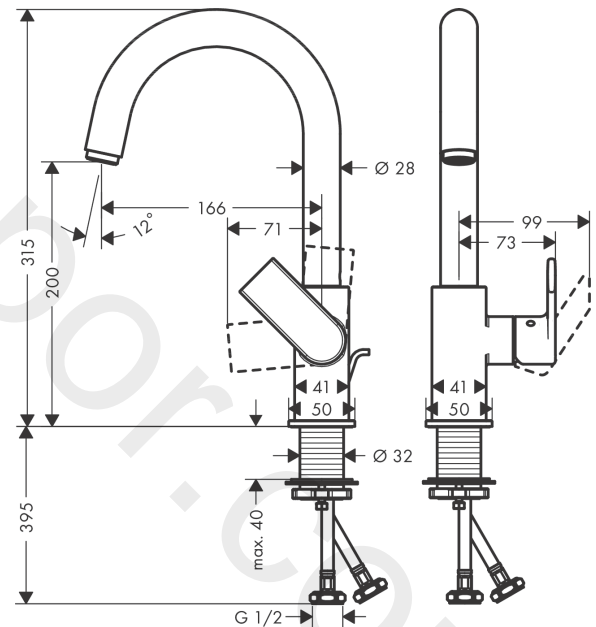

### Single lever basin mixer with swivel spout and pop-up waste set

Finish: **Chrome** Article Number: **71564007**

##### product features

- consists of: single lever basin mixer, waste set
- ComfortZone 200
- projection: 166 mm
- spout height: 200 mm
- handle variant: lever handle
- spray type: laminar spray
- maximum flow rate at 3 bar: 5 l/min
- ceramic cartridge
- suitable for continuous flow water heaters
- pop-up waste set G 1/4
- material waste set: synthetic
- connection type: G 1/2 connections
- connection dimension: DN15

#### Scale drawing

**Vernis Shape**  
**Single lever basin mixer with swivel spout and pop-up waste set**  
 Finish: **Chrome** Article Number: **71564007**

**Flowchart**

**Vernis Shape**  
**Single lever basin mixer with swivel spout and pop-up waste set**  
 Finish: **Chrome** Article Number: **71564007**

### Spare part list

Year of production: >04/20

Pos.	Description	Article Number	Price	PU
1	spout cpl.	93688007	-	1
2	aerator laminar	93649000	£ 20,50	1
3	sealing set	93689000	£ 3,30	1
4	handle	93695000	-	1
5	screw cover	96338000	£ 3,30	1
6	flange	93692000	-	1
7	nut	93693000	-	1
8	cartridge, assy	97685000	£ 64,00	1
9	locking screw for handle	95140000	£ 6,10	1
10	seal	98865000	£ 35,00	1
11	escutcheon	93954000	£ 20,50	1
12	seal	93694000	-	1
13	fixing set (Ø 32)	13961000	£ 25,00	1
14	pull rod	93683000	£ 13,30	1
a	pop up waste	94159007	-	1