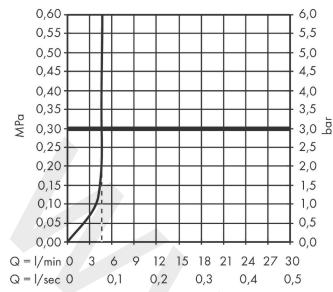

Vernis Shape
Single lever basin mixer with swivel spout and pop-up waste set
Finish: **Chrome** Article Number: **71564007**

Flowchart