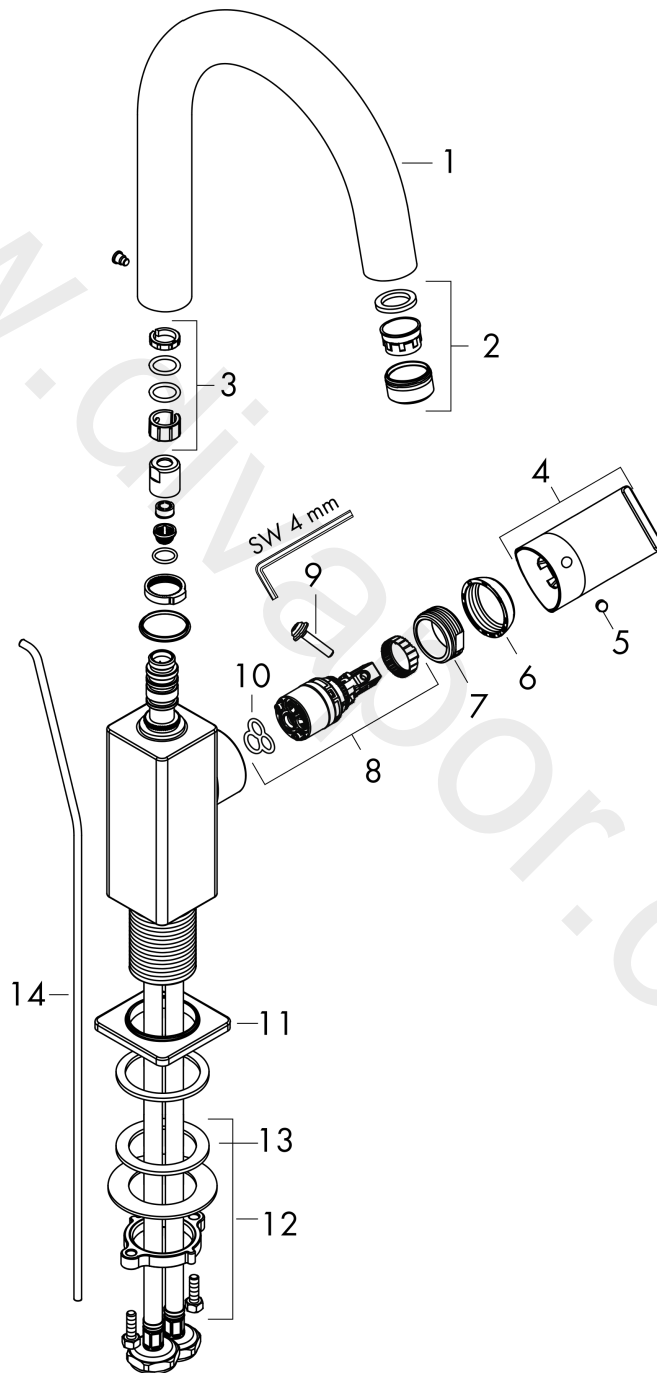

Vernis Shape

Single lever basin mixer with swivel spout and pop-up waste set

Finish: **Chrome** Article Number: **71564000**

Description

product features

- consists of: single lever basin mixer, waste set
- ComfortZone 200
- projection: 166 mm
- spout height: 200 mm
- handle variant: lever handle
- swivel range 120°
- spray type: laminar spray
- maximum flow rate at 3 bar: 5 l/min
- ceramic cartridge
- suitable for continuous flow water heaters
- pop-up waste set G 1¼
- material waste set: synthetic
- connection type: G ¾ connections
- connection dimension: DN15
- EU taxonomy: max. 6 l/min - Substantial Contribution (SC) possible
- WRAS 2101016
- WRAS 2101016 - WRAS Approval Letter

Article Details

Price excl. VAT

187,50 £

Technology

Product image

Scale drawing

Vernis Shape
Single lever basin mixer with swivel spout and pop-up waste set
 Finish: **Chrome** Article Number: **71564000**

Flowchart

www.divapor.com

Vernis Shape
Single lever basin mixer with swivel spout and pop-up waste set
 Finish: **Chrome** Article Number: **71564000**

Exploded Drawing

Year of production: >04/21

Vernis Shape

Single lever basin mixer with swivel spout and pop-up waste set

Finish: **Chrome** Article Number: **71564000**

Spare part list

Year of production: >04/21

Pos.	Description	Article Number	Price	PU
1	spout cpl.	93688000	£ 79,00	1
2	aerator M24x1	92254000	£ 43,00	1
3	sealing set	93689000	£ 3,30	1
4	handle	93695000	-	1
5	screw cover	96338000	£ 3,30	1
6	flange	93692000	-	1
7	nut	93693000	-	1
8	cartridge, assy	97685000	£ 64,00	1
9	locking screw for handle	95140000	£ 6,10	1
10	seal	98865000	£ 35,00	1
11	escutcheon	93954000	£ 20,50	1
12	seal	93694000	-	1
13	fixing set (Ø 32)	13961000	£ 25,00	1
14	pull rod	93683000	£ 13,30	1
a	pop up waste	92168000	£ 43,00	1