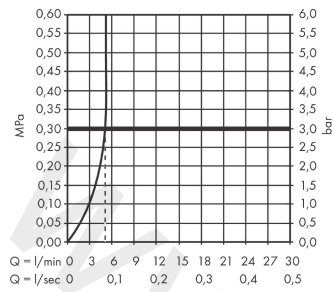

Vernis Shape

Single lever basin mixer with swivel spout and pop-up waste set

Finish: **Chrome** Article Number: **71564000**

Description

product features

- consists of: single lever basin mixer, waste set
- ComfortZone 200
- projection: 166 mm
- spout height: 200 mm
- handle variant: lever handle
- swivel range 120°
- spray type: laminar spray
- maximum flow rate at 3 bar: 5 l/min
- ceramic cartridge
- suitable for continuous flow water heaters
- pop-up waste set G 1¼
- material waste set: synthetic
- connection type: G ¾ connections
- connection dimension: DN15
- EU taxonomy: max. 6 l/min - Substantial Contribution (SC) possible
- WRAS 2101016
- WRAS 2101016 - WRAS Approval Letter

Article Details

Price excl. VAT

187,50 £

Technology

Product image

Scale drawing

Vernis Shape
Single lever basin mixer with swivel spout and pop-up waste set
 Finish: **Chrome** Article Number: **71564000**

Flowchart

Finish: **Chrome** Article Number: **71564000**

Spare part list

Year of production: >04/21

Pos.	Description	Article Number	Price	PU
1	spout cpl.	93688000	£ 79,00	1
2	aerator M24x1	92254000	£ 43,00	1
3	sealing set	93689000	£ 3,30	1
4	handle	93695000	-	1
5	screw cover	96338000	£ 3,30	1
6	flange	93692000	-	1
7	nut	93693000	-	1
8	cartridge, assy	97685000	£ 64,00	1
9	locking screw for handle	95140000	£ 6,10	1
10	seal	98865000	£ 35,00	1
11	escutcheon	93954000	£ 20,50	1
12	seal	93694000	-	1
13	fixing set (Ø 32)	13961000	£ 25,00	1
14	pull rod	93683000	£ 13,30	1
a	pop up waste	92168000	£ 43,00	1