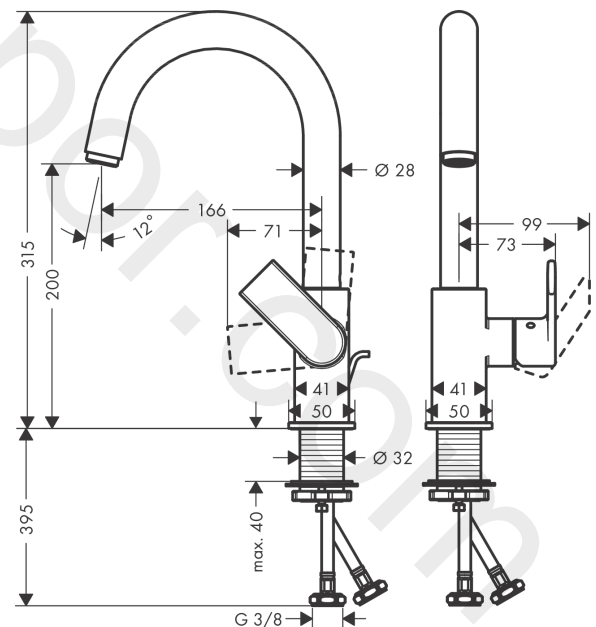

Vernis Shape

Single lever basin mixer with swivel spout and pop-up waste set

Finish: **Chrome** Article Number: **71564000**

Description

product features

- consists of: single lever basin mixer, waste set
- ComfortZone 200
- projection: 166 mm
- spout height: 200 mm
- handle variant: lever handle
- swivel range 120°
- spray type: laminar spray
- maximum flow rate at 3 bar: 5 l/min
- ceramic cartridge
- suitable for continuous flow water heaters
- pop-up waste set G 1¼
- material waste set: synthetic
- connection type: G ¾ connections
- connection dimension: DN15
- EU taxonomy: max. 6 l/min - Substantial Contribution (SC) possible
- WRAS 2101016
- WRAS 2101016 - WRAS Approval Letter

Article Details

Price excl. VAT

187,50 £

Technology

Product image

Scale drawing

Vernis Shape
Single lever basin mixer with swivel spout and pop-up waste set
 Finish: **Chrome** Article Number: **71564000**

Flowchart

www.divapor.com

Vernis Shape
Single lever basin mixer with swivel spout and pop-up waste set
 Finish: **Chrome** Article Number: **71564000**

Exploded Drawing

Year of production: >04/21

Vernis Shape

Single lever basin mixer with swivel spout and pop-up waste set

Finish: **Chrome** Article Number: **71564000**

Spare part list

Year of production: >04/21

Pos.	Description	Article Number	Price	PU
1	spout cpl.	93688000	£ 79,00	1
2	aerator M24x1	92254000	£ 43,00	1
3	sealing set	93689000	£ 3,30	1
4	handle	93695000	-	1
5	screw cover	96338000	£ 3,30	1
6	flange	93692000	-	1
7	nut	93693000	-	1
8	cartridge, assy	97685000	£ 64,00	1
9	locking screw for handle	95140000	£ 6,10	1
10	seal	98865000	£ 35,00	1
11	escutcheon	93954000	£ 20,50	1
12	seal	93694000	-	1
13	fixing set (Ø 32)	13961000	£ 25,00	1
14	pull rod	93683000	£ 13,30	1
a	pop up waste	92168000	£ 43,00	1