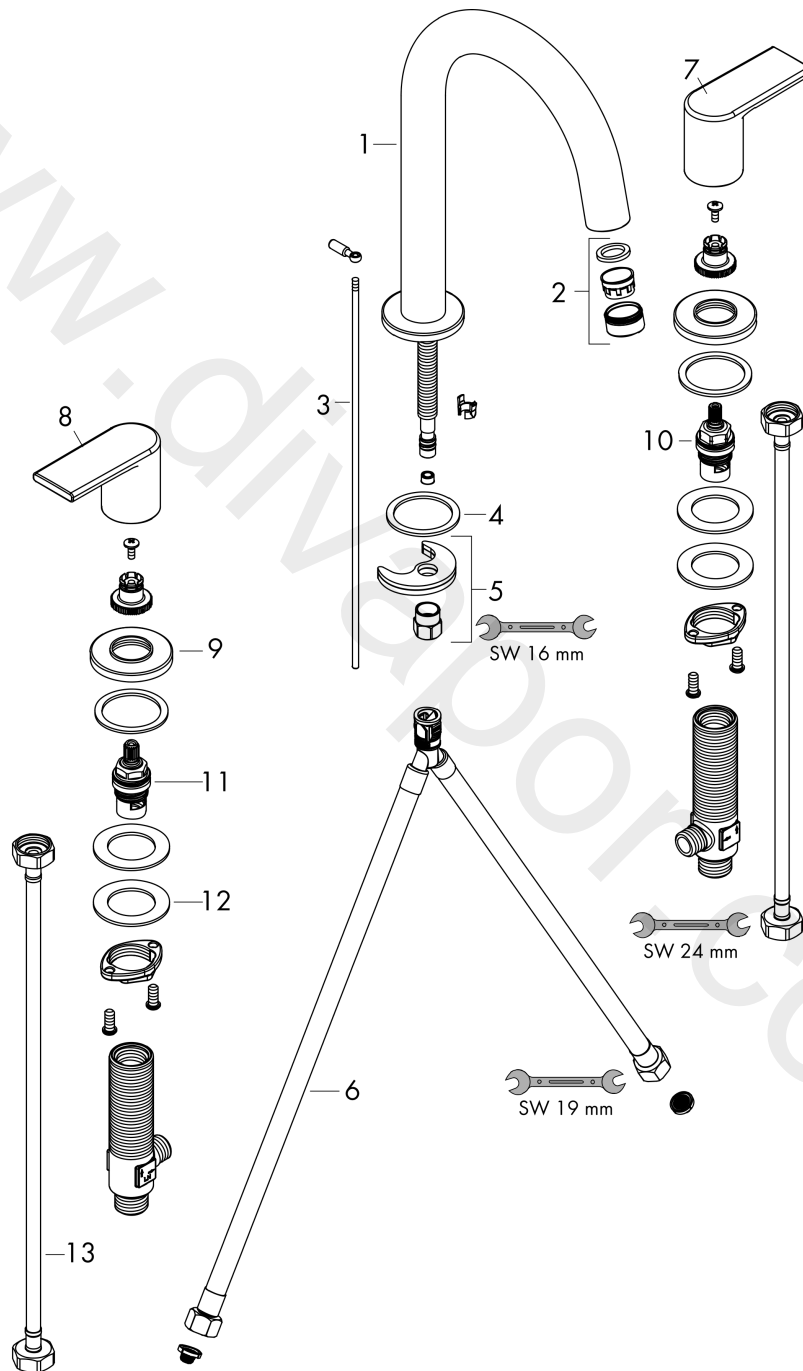

Vernis Shape
3-hole basin mixer with pop-up waste set
 Finish: **Chrome** Article Number: **71563007**

Flowchart

www.divapor.com

Vernis Shape
3-hole basin mixer with pop-up waste set
 Finish: **Chrome** Article Number: **71563007**

Exploded Drawing

Year of production: >04/20

Vernis Shape

3-hole basin mixer with pop-up waste set

Finish: **Chrome** Article Number: **71563007**

Spare part list

Year of production: >04/20

Pos.	Description	Article Number	Price	PU
1	spout cpl.	93685000	-	1
2	aerator M24x1 (5 l/min)	92372000	£ 20,50	1
3	pull rod	93690000	£ 13,30	1
4	seal	93699000	-	1
5	mounting kit	93763000	-	1
6	connection hose	93700000	-	1
7	handle for cold water	93703000	-	1
8	handle for hot water	93702000	-	1
9	escutcheon for handle	93698000	£ 25,00	1
10	shut off unit left closing	94008000	£ 43,00	1
11	shut off unit right closing	94009000	£ 43,00	1
12	fixing set (Ø 28)	92909000	£ 43,00	1
13	connection hose	93701000	-	1
a	pop up waste	94159007	-	1