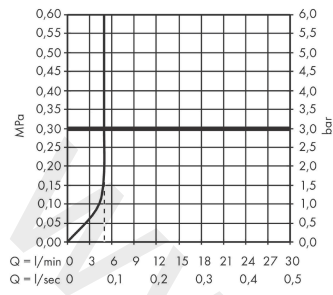

Vernis Shape
3-hole basin mixer with pop-up waste set
 Finish: **Chrome** Article Number: **71563007**

Flowchart

www.divapor.com

Vernis Shape
3-hole basin mixer with pop-up waste set
 Finish: **Chrome** Article Number: **71563007**

Exploded Drawing

Year of production: >04/20

Vernis Shape

3-hole basin mixer with pop-up waste set

Finish: **Chrome** Article Number: **71563007**

Spare part list

Year of production: >04/20

Pos.	Description	Article Number	Price	PU
1	spout cpl.	93685000	-	1
2	aerator M24x1 (5 l/min)	92372000	£ 20,50	1
3	pull rod	93690000	£ 13,30	1
4	seal	93699000	-	1
5	mounting kit	93763000	-	1
6	connection hose	93700000	-	1
7	handle for cold water	93703000	-	1
8	handle for hot water	93702000	-	1
9	escutcheon for handle	93698000	£ 25,00	1
10	shut off unit left closing	94008000	£ 43,00	1
11	shut off unit right closing	94009000	£ 43,00	1
12	fixing set (Ø 28)	92909000	£ 43,00	1
13	connection hose	93701000	-	1
a	pop up waste	94159007	-	1