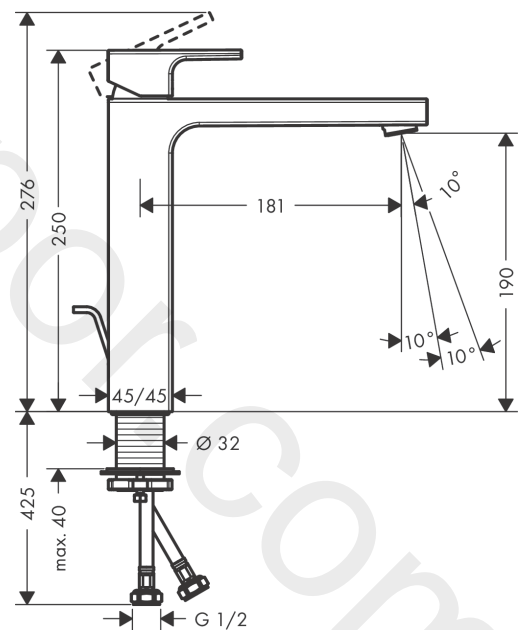

Vernis Shape
Single lever basin mixer 190 with pop-up waste set
 Finish: **Chrome** Article Number: **71562007**

Description

product features

- consists of: single lever basin mixer, waste set
- ComfortZone 190
- projection: 181 mm
- spout height: 190 mm
- handle variant: lever handle
- spray type: normal spray
- maximum flow rate at 3 bar: 6 l/min
- ceramic cartridge
- with isolated water conduction - without contact with nickel and lead
- suitable for continuous flow water heaters
- pop-up waste set G 1¼
- material waste set: synthetic
- connection type: G ½ connections
- connection dimension: DN15

Technology

Product image

Scale drawing

Vernis Shape
Single lever basin mixer 190 with pop-up waste set
 Finish: **Chrome** Article Number: **71562007**

Flowchart

Vernis Shape
Single lever basin mixer 190 with pop-up waste set
 Finish: **Chrome** Article Number: **71562007**

Exploded Drawing

Year of production: >04/20

Vernis Shape
Single lever basin mixer 190 with pop-up waste set
 Finish: **Chrome** Article Number: **71562007**

Spare part list

Year of production: >04/20

Pos.	Description	Article Number	Price	PU
1	handle	93684000	£ 35,00	1
2	screw cover	96338000	£ 3,30	1
3	flange	93680000	£ 9,00	1
4	nut	93686000	£ 25,00	1
5	cartridge, assy	97685000	£ 64,00	1
6	locking screw for handle	95140000	£ 6,10	1
7	aerator M24x1 (5 l/min)	92372000	£ 20,50	1
8	seal	93687000	£ 3,30	1
9	fixing set (Ø 32)	13961000	£ 25,00	1
10	pull rod	93683000	£ 13,30	1
a	pop up waste	94159007	-	1
b	fixation extension 35 mm	13898000	£ 79,00	1