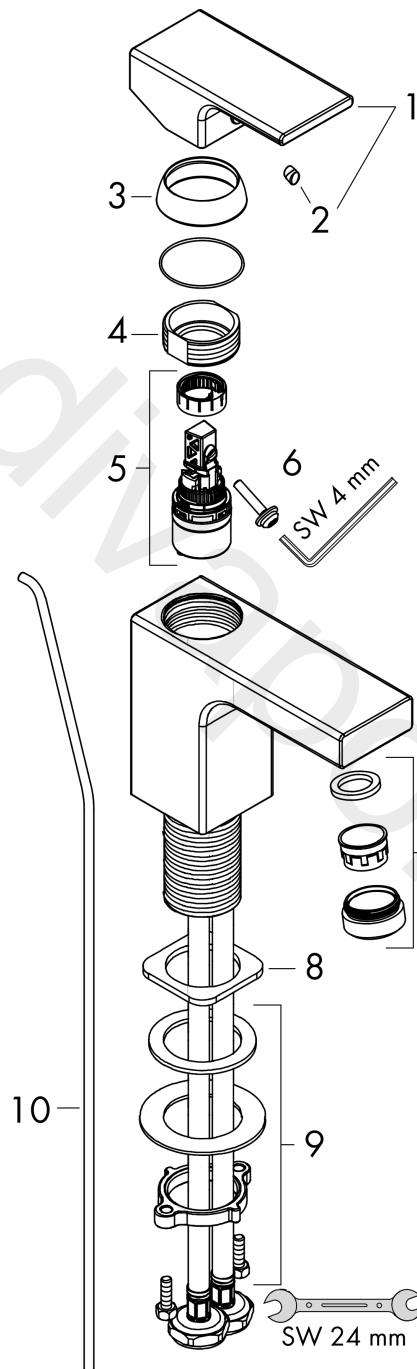

Vernis Shape
Single lever basin mixer 190 with pop-up waste set
 Finish: **Chrome** Article Number: **71562007**

Description

product features

- consists of: single lever basin mixer, waste set
- ComfortZone 190
- projection: 181 mm
- spout height: 190 mm
- handle variant: lever handle
- spray type: normal spray
- maximum flow rate at 3 bar: 6 l/min
- ceramic cartridge
- with isolated water conduction - without contact with nickel and lead
- suitable for continuous flow water heaters
- pop-up waste set G 1¼
- material waste set: synthetic
- connection type: G ½ connections
- connection dimension: DN15

Technology

Product image

Scale drawing

Vernis Shape
Single lever basin mixer 190 with pop-up waste set
 Finish: **Chrome** Article Number: **71562007**

Flowchart

Vernis Shape
Single lever basin mixer 190 with pop-up waste set
 Finish: **Chrome** Article Number: **71562007**

Exploded Drawing

Year of production: >04/20

Vernis Shape
Single lever basin mixer 190 with pop-up waste set
 Finish: **Chrome** Article Number: **71562007**

Spare part list

Year of production: >04/20

Pos.	Description	Article Number	Price	PU
1	handle	93684000	£ 35,00	1
2	screw cover	96338000	£ 3,30	1
3	flange	93680000	£ 9,00	1
4	nut	93686000	£ 25,00	1
5	cartridge, assy	97685000	£ 64,00	1
6	locking screw for handle	95140000	£ 6,10	1
7	aerator M24x1 (5 l/min)	92372000	£ 20,50	1
8	seal	93687000	£ 3,30	1
9	fixing set (Ø 32)	13961000	£ 25,00	1
10	pull rod	93683000	£ 13,30	1
a	pop up waste	94159007	-	1
b	fixation extension 35 mm	13898000	£ 79,00	1