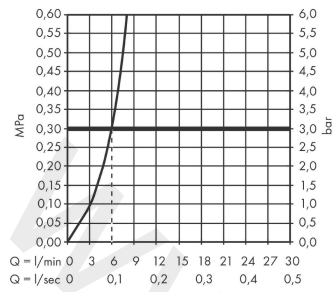

Vernis Shape
Single lever basin mixer 190 with pop-up waste set
 Finish: **Chrome** Article Number: **71562007**

Description

product features

- consists of: single lever basin mixer, waste set
- ComfortZone 190
- projection: 181 mm
- spout height: 190 mm
- handle variant: lever handle
- spray type: normal spray
- maximum flow rate at 3 bar: 6 l/min
- ceramic cartridge
- with isolated water conduction - without contact with nickel and lead
- suitable for continuous flow water heaters
- pop-up waste set G 1¼
- material waste set: synthetic
- connection type: G ½ connections
- connection dimension: DN15

Technology

Product image

Scale drawing

Vernis Shape
Single lever basin mixer 190 with pop-up waste set
 Finish: **Chrome** Article Number: **71562007**

Flowchart

Vernis Shape
Single lever basin mixer 190 with pop-up waste set
 Finish: **Chrome** Article Number: **71562007**

Exploded Drawing

Year of production: >04/20

Vernis Shape
Single lever basin mixer 190 with pop-up waste set
 Finish: **Chrome** Article Number: **71562007**

Spare part list

Year of production: >04/20

Pos.	Description	Article Number	Price	PU
1	handle	93684000	£ 35,00	1
2	screw cover	96338000	£ 3,30	1
3	flange	93680000	£ 9,00	1
4	nut	93686000	£ 25,00	1
5	cartridge, assy	97685000	£ 64,00	1
6	locking screw for handle	95140000	£ 6,10	1
7	aerator M24x1 (5 l/min)	92372000	£ 20,50	1
8	seal	93687000	£ 3,30	1
9	fixing set (Ø 32)	13961000	£ 25,00	1
10	pull rod	93683000	£ 13,30	1
a	pop up waste	94159007	-	1
b	fixation extension 35 mm	13898000	£ 79,00	1