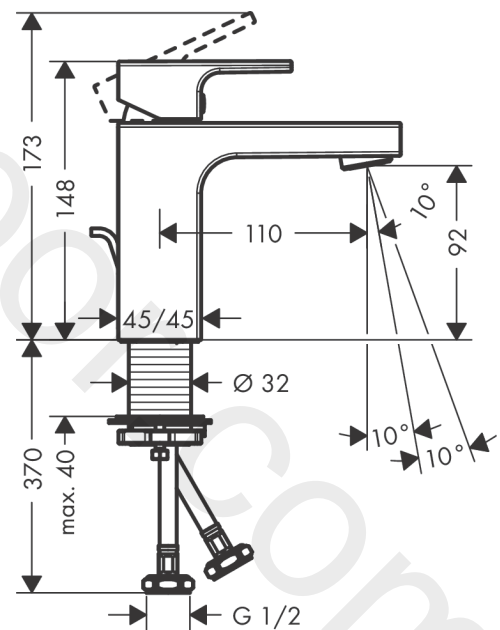

Vernis Shape
Single lever basin mixer 100 with pop-up waste set
 Finish: **Matt Black** Article Number: **71561677**

Description

product features

- consists of: single lever basin mixer, waste set
- ComfortZone 100
- projection: 110 mm
- spout height: 95 mm
- handle variant: lever handle
- spray type: normal spray
- maximum flow rate at 3 bar: 6 l/min
- ceramic cartridge
- with isolated water conduction - without contact with nickel and lead
- suitable for continuous flow water heaters
- pop-up waste set G 1¼
- material waste set: synthetic
- connection type: G ½ connections
- connection dimension: DN15

Technology

Product image

Scale drawing

Vernis Shape

Single lever basin mixer 100 with pop-up waste set

Finish: **Matt Black** Article Number: **71561677**

Flowchart

Vernis Shape
 Single lever basin mixer 100 with pop-up waste set
 Finish: **Matt Black** Article Number: **71561677**

Exploded Drawing

Year of production: >04/21

Vernis Shape

Single lever basin mixer 100 with pop-up waste set

Finish: **Matt Black** Article Number: **71561677**

Spare part list

Year of production: >04/21

Pos.	Description	Article Number	Price	PU
1	handle	93684670	£ 51,00	1
2	screw cover	96338000	£ 3,30	1
3	flange	93680670	£ 13,50	1
4	nut	93686000	£ 25,00	1
5	cartridge, assy	97685000	£ 64,00	1
6	locking screw for handle	95140000	£ 6,10	1
7	aerator swivelling M24x1 (7 l/min)	94443670	-	1
8	seal	93687000	£ 3,30	1
9	fixing set (Ø 32)	13961000	£ 25,00	1
10	lever collar	97548000	£ 3,30	1
11	pull rod	93683670	£ 19,80	1
a	pop up waste	94159677	-	1
b	fixation extension 35 mm	13898000	£ 79,00	1