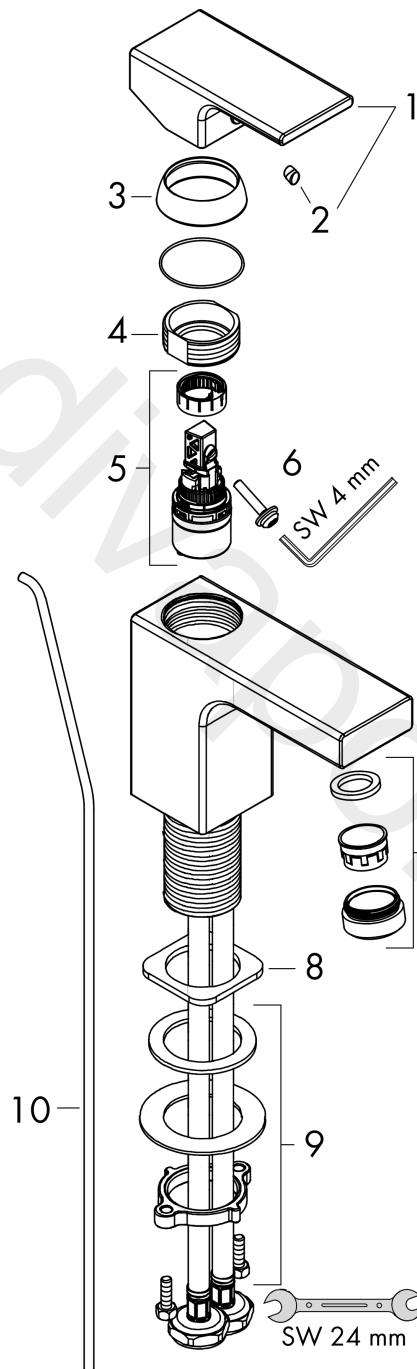

Vernis Shape
Single lever basin mixer 100 with pop-up waste set
 Finish: **Matt Black** Article Number: **71561677**

Description

product features

- consists of: single lever basin mixer, waste set
- ComfortZone 100
- projection: 110 mm
- spout height: 95 mm
- handle variant: lever handle
- spray type: normal spray
- maximum flow rate at 3 bar: 6 l/min
- ceramic cartridge
- with isolated water conduction - without contact with nickel and lead
- suitable for continuous flow water heaters
- pop-up waste set G 1¼
- material waste set: synthetic
- connection type: G ½ connections
- connection dimension: DN15

Technology

Product image

Scale drawing

Vernis Shape

Single lever basin mixer 100 with pop-up waste set

Finish: **Matt Black** Article Number: **71561677**

Flowchart

Vernis Shape
 Single lever basin mixer 100 with pop-up waste set
 Finish: **Matt Black** Article Number: **71561677**

Exploded Drawing

Year of production: >04/21

Vernis Shape

Single lever basin mixer 100 with pop-up waste set

Finish: **Matt Black** Article Number: **71561677**

Spare part list

Year of production: >04/21

Pos.	Description	Article Number	Price	PU
1	handle	93684670	£ 51,00	1
2	screw cover	96338000	£ 3,30	1
3	flange	93680670	£ 13,50	1
4	nut	93686000	£ 25,00	1
5	cartridge, assy	97685000	£ 64,00	1
6	locking screw for handle	95140000	£ 6,10	1
7	aerator swivelling M24x1 (7 l/min)	94443670	-	1
8	seal	93687000	£ 3,30	1
9	fixing set (Ø 32)	13961000	£ 25,00	1
10	lever collar	97548000	£ 3,30	1
11	pull rod	93683670	£ 19,80	1
a	pop up waste	94159677	-	1
b	fixation extension 35 mm	13898000	£ 79,00	1