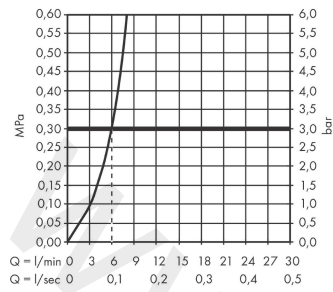

Vernis Shape
Single lever basin mixer 100 with pop-up waste set
 Finish: **Matt Black** Article Number: **71561677**

Description

product features

- consists of: single lever basin mixer, waste set
- ComfortZone 100
- projection: 110 mm
- spout height: 95 mm
- handle variant: lever handle
- spray type: normal spray
- maximum flow rate at 3 bar: 6 l/min
- ceramic cartridge
- with isolated water conduction - without contact with nickel and lead
- suitable for continuous flow water heaters
- pop-up waste set G 1¼
- material waste set: synthetic
- connection type: G ½ connections
- connection dimension: DN15

Technology

Product image

Scale drawing

Vernis Shape

Single lever basin mixer 100 with pop-up waste set

Finish: **Matt Black** Article Number: **71561677**

Flowchart

Vernis Shape
 Single lever basin mixer 100 with pop-up waste set
 Finish: **Matt Black** Article Number: **71561677**

Exploded Drawing

Year of production: >04/21

Vernis Shape

Single lever basin mixer 100 with pop-up waste set

Finish: **Matt Black** Article Number: **71561677**

Spare part list

Year of production: >04/21

Pos.	Description	Article Number	Price	PU
1	handle	93684670	£ 51,00	1
2	screw cover	96338000	£ 3,30	1
3	flange	93680670	£ 13,50	1
4	nut	93686000	£ 25,00	1
5	cartridge, assy	97685000	£ 64,00	1
6	locking screw for handle	95140000	£ 6,10	1
7	aerator swivelling M24x1 (7 l/min)	94443670	-	1
8	seal	93687000	£ 3,30	1
9	fixing set (Ø 32)	13961000	£ 25,00	1
10	lever collar	97548000	£ 3,30	1
11	pull rod	93683670	£ 19,80	1
a	pop up waste	94159677	-	1
b	fixation extension 35 mm	13898000	£ 79,00	1