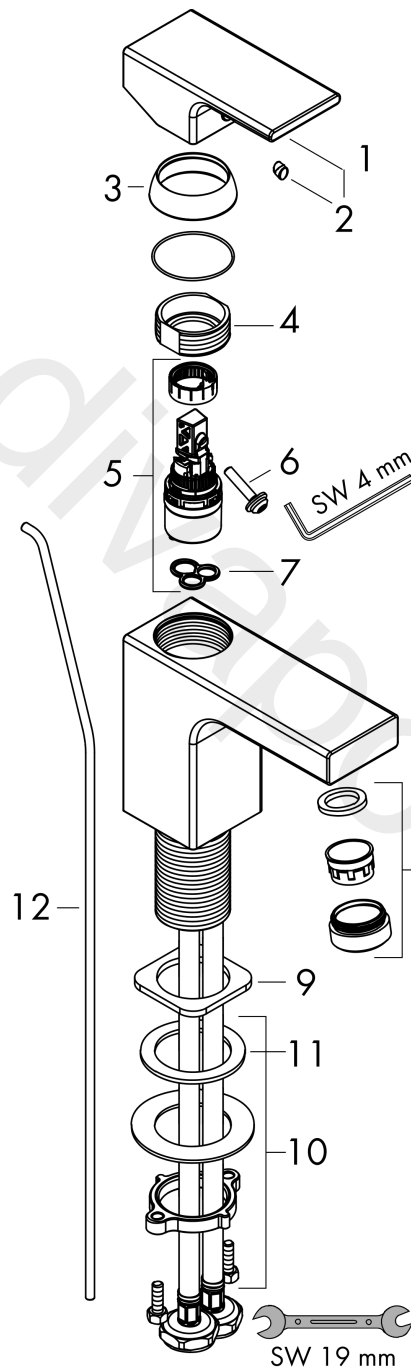

## Vernis Shape

##### product features

- consists of: single lever basin mixer, waste set
- ComfortZone 100
- projection: 110 mm
- spout height: 95 mm
- handle variant: lever handle
- spray type: normal spray
- swiveling spray former
- maximum flow rate at 3 bar: 5 l/min
- ceramic cartridge
- temperature limitation adjustable
- with isolated water conduction - without contact with nickel and lead
- suitable for continuous flow water heaters
- pop-up waste set G 1¼
- material waste set: synthetic
- connection type: G ¾ connections
- connection dimension: DN15
- EU taxonomy: max. 6 l/min - Substantial Contribution (SC) possible
- WRAS 2101057
- WRAS 2101057 - WRAS Approval Letter

#### Scale drawing

**Vernis Shape**

**Single lever basin mixer 100 with isolated water conduction and pop-up waste set**

Finish: **Matt Black** Article Number: **71561670**

**Flowchart**

Q = l/min 0 3 6 9 12 15 18 21 24 27 30  
 Q = l/sec 0 0,1 0,2 0,3 0,4 0,5

**Vernis Shape****Single lever basin mixer 100 with isolated water conduction and pop-up waste set**Finish: **Matt Black** Article Number: **71561670****Spare part list**

Year of production: &gt;04/21

Pos.	Description	Article Number	Price	PU
1	handle	93684670	£ 51,00	1
2	screw cover	96338000	£ 3,30	1
3	flange	93680670	£ 13,50	1
4	nut	93686000	£ 25,00	1
5	cartridge, assy	97685000	£ 64,00	1
6	locking screw for handle	95140000	£ 6,10	1
7	seal	98865000	£ 35,00	1
8	aerator swivelling M24x1 (5 l/min)	93834670	£ 33,00	1
9	seal	93687000	£ 3,30	1
10	fixing set (Ø 32)	13961000	£ 25,00	1
11	lever collar	97548000	£ 3,30	1
12	pull rod	93683670	£ 19,80	1
a	pop up waste	94139670	£ 163,00	1
b	fixation extension 35 mm	13898000	£ 79,00	1