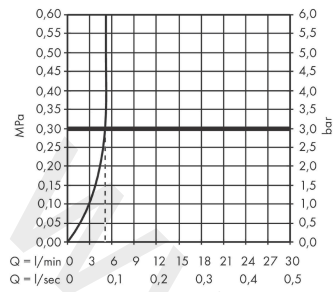

#### Scale drawing

**Vernis Shape**

**Single lever basin mixer 100 with isolated water conduction and pop-up waste set**

Finish: **Matt Black** Article Number: **71561670**

**Flowchart**

Q = l/min 0 3 6 9 12 15 18 21 24 27 30  
 Q = l/sec 0 0,1 0,2 0,3 0,4 0,5