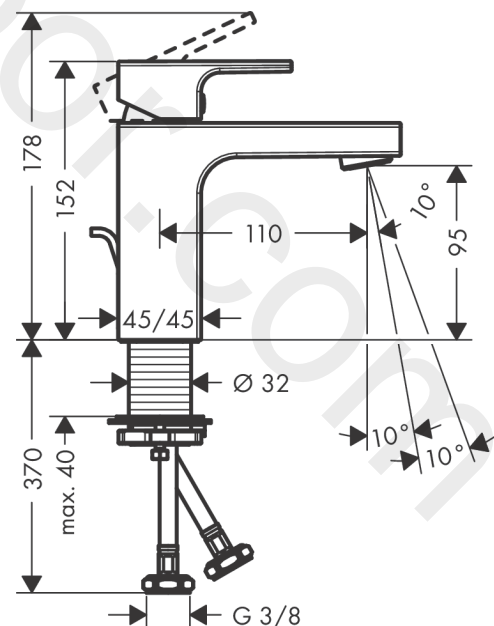

##### product features

- consists of: single lever basin mixer, waste set
- ComfortZone 100
- projection: 110 mm
- spout height: 95 mm
- handle variant: lever handle
- spray type: normal spray
- swiveling spray former
- maximum flow rate at 3 bar: 5 l/min
- ceramic cartridge
- temperature limitation adjustable
- with isolated water conduction - without contact with nickel and lead
- suitable for continuous flow water heaters
- pop-up waste set G 1¼
- material waste set: synthetic
- connection type: G ¾ connections
- connection dimension: DN15
- EU taxonomy: max. 6 l/min - Substantial Contribution (SC) possible
- WRAS 2101057
- WRAS 2101057 - WRAS Approval Letter

#### Scale drawing

**Vernis Shape**

**Single lever basin mixer 100 with isolated water conduction and pop-up waste set**

Finish: **Matt Black** Article Number: **71561670**

**Flowchart**

Q = l/min 0 3 6 9 12 15 18 21 24 27 30  
 Q = l/sec 0 0,1 0,2 0,3 0,4 0,5

**Vernis Shape****Single lever basin mixer 100 with isolated water conduction and pop-up waste set**Finish: **Matt Black** Article Number: **71561670****Spare part list**

Year of production: &gt;04/21

Pos.	Description	Article Number	Price	PU
1	handle	93684670	£ 51,00	1
2	screw cover	96338000	£ 3,30	1
3	flange	93680670	£ 13,50	1
4	nut	93686000	£ 25,00	1
5	cartridge, assy	97685000	£ 64,00	1
6	locking screw for handle	95140000	£ 6,10	1
7	seal	98865000	£ 35,00	1
8	aerator swivelling M24x1 (5 l/min)	93834670	£ 33,00	1
9	seal	93687000	£ 3,30	1
10	fixing set (Ø 32)	13961000	£ 25,00	1
11	lever collar	97548000	£ 3,30	1
12	pull rod	93683670	£ 19,80	1
a	pop up waste	94139670	£ 163,00	1
b	fixation extension 35 mm	13898000	£ 79,00	1