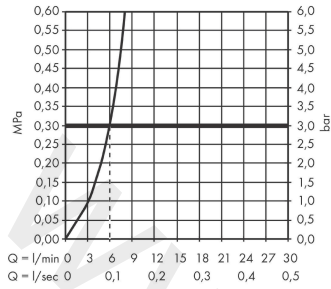

Vernis Shape
Single lever basin mixer 70 with pop-up waste set
Finish: **Chrome** Article Number: **71560007**

Flowchart

www.divapor.com