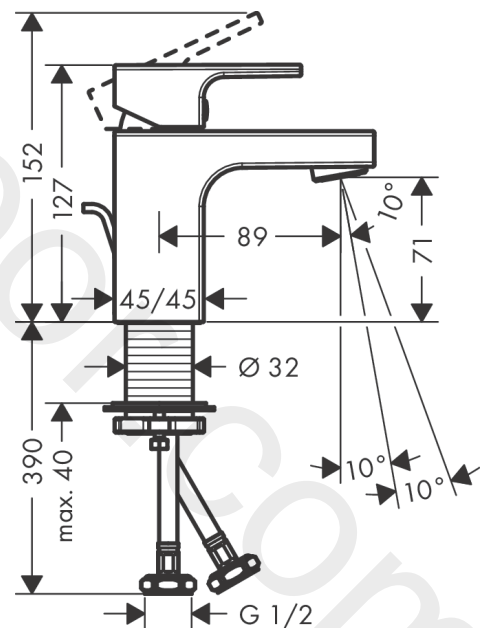

Vernis Shape
Single lever basin mixer 70 with pop-up waste set
Finish: **Chrome** Article Number: **71560007**

Description

product features

- consists of: single lever basin mixer, waste set
- ComfortZone 70
- projection: 89 mm
- spout height: 71 mm
- handle variant: lever handle
- spray type: normal spray
- maximum flow rate at 3 bar: 6 l/min
- ceramic cartridge
- with isolated water conduction - without contact with nickel and lead
- suitable for continuous flow water heaters
- pop-up waste set G 1¼
- material waste set: synthetic
- connection type: G ½ connections
- connection dimension: DN15

Technology

Product image

Scale drawing