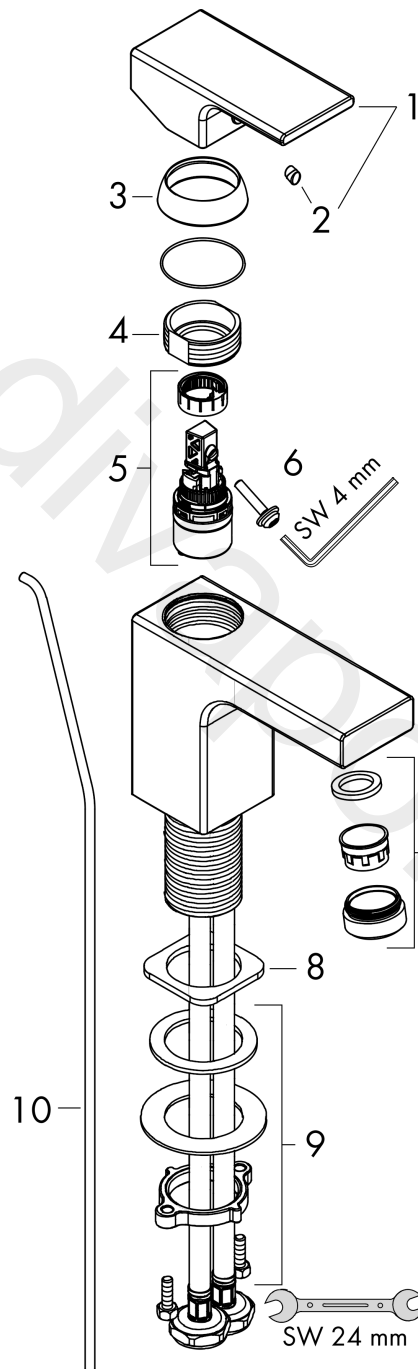

### Description

**product features**

- consists of: single lever basin mixer, waste set
- ComfortZone 70
- projection: 89 mm
- spout height: 71 mm
- handle variant: lever handle
- spray type: normal spray
- maximum flow rate at 3 bar: 6 l/min
- ceramic cartridge
- with isolated water conduction - without contact with nickel and lead
- suitable for continuous flow water heaters
- pop-up waste set G 1¼
- material waste set: synthetic
- connection type: G ½ connections
- connection dimension: DN15

### Scale drawing

**Vernis Shape**  
**Single lever basin mixer 70 with pop-up waste set**  
 Finish: **Chrome** Article Number: **71560007**

**Flowchart**

www.divapor.com

**Vernis Shape**  
**Single lever basin mixer 70 with pop-up waste set**  
 Finish: **Chrome** Article Number: **71560007**

**Exploded Drawing**

Year of production: >04/20

**Vernis Shape****Single lever basin mixer 70 with pop-up waste set**Finish: **Chrome** Article Number: **71560007****Spare part list**

Year of production: &gt;04/20

Pos.	Description	Article Number	Price	PU
1	handle	93684000	£ 35,00	1
2	screw cover	96338000	£ 3,30	1
3	flange	93680000	£ 9,00	1
4	nut	93686000	£ 25,00	1
5	cartridge, assy	97685000	£ 64,00	1
6	locking screw for handle	95140000	£ 6,10	1
7	aerator M24x1 (5 l/min)	92372000	£ 20,50	1
8	seal	93687000	£ 3,30	1
9	fixing set (Ø 32)	13961000	£ 25,00	1
10	pull rod	93683000	£ 13,30	1
a	pop up waste	94159007	-	1
b	fixation extension 35 mm	13898000	£ 79,00	1