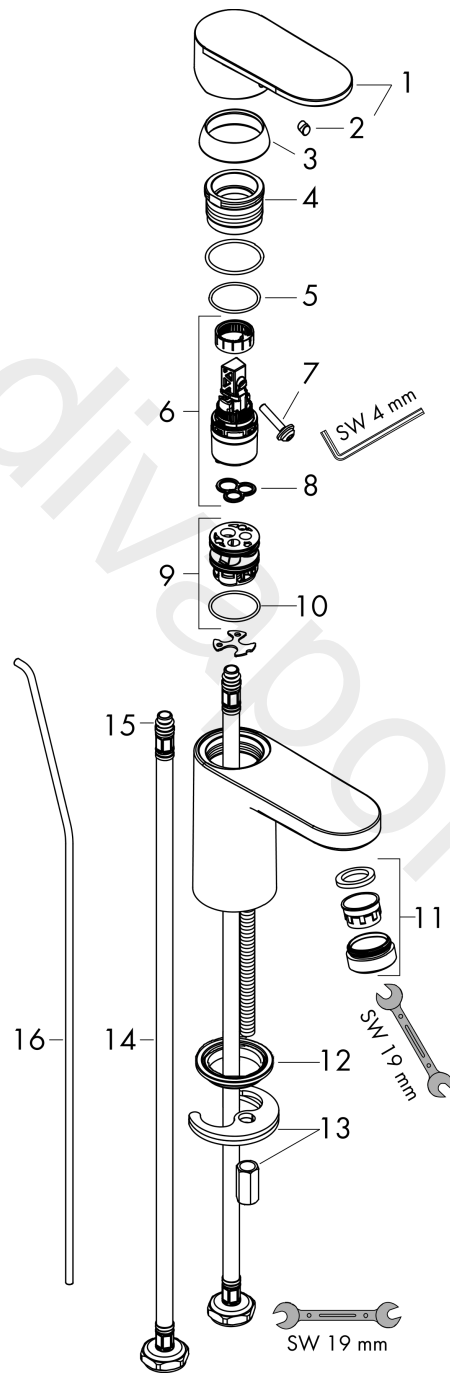

Vernis Blend

Single lever basin mixer 100 with metal pop-up waste set

Finish: **Chrome** Article Number: **71559000**

Description

product features

- consists of: single lever basin mixer, waste set
- ComfortZone 100
- projection: 108 mm
- spout height: 88 mm
- handle variant: lever handle
- spray type: normal spray
- swiveling spray former
- maximum flow rate at 3 bar: 5 l/min
- ceramic cartridge
- temperature limitation adjustable
- suitable for continuous flow water heaters
- pop-up waste set G 1¼
- material waste set: metal
- connection type: G ¾ connections
- connection dimension: DN15
- EU taxonomy: max. 6 l/min - Substantial Contribution (SC) possible
- WRAS 2101057
- WRAS 2101057 - WRAS Approval Letter

Flowchart

www.divapor.com

Vernis Blend
Single lever basin mixer 100 with metal pop-up waste set
 Finish: **Chrome** Article Number: **71559000**

Exploded Drawing

Year of production: >01/21

Vernis Blend

Single lever basin mixer 100 with metal pop-up waste set

Finish: **Chrome** Article Number: **71559000**

Spare part list

Year of production: >01/21

Pos.	Description	Article Number	Price	PU
1	handle	93678000	£ 35,00	1
2	screw cover	96338000	£ 3,30	1
3	flange	93680000	£ 9,00	1
4	nut	93681000	£ 20,50	1
5	O-ring 24x1,5	98434000	£ 3,30	1
6	cartridge, assy	97685000	£ 64,00	1
7	locking screw for handle	95140000	£ 6,10	1
8	seal	98865000	£ 35,00	1
9	adapter for cartridge	98866000	£ 35,00	1
10	O-ring 23x2	98398000	£ 3,30	1
11	aerator swivelling M24x1 (5 l/min)	93834000	£ 20,50	1
12	seal Ø 42	98722000	£ 6,10	1
13	fixing set	96016000	£ 35,00	1
14	connection hose 600 mm M8x0,75 G3/8	96556000	£ 25,00	1
15	O-ring 7x1,5	98422000	£ 3,30	1
16	pull rod	93683000	£ 13,30	1
a	pop up waste	94139000	£ 96,00	1
b	lever arm 340mm (ball-Ø12mm)	96324000	£ 25,00	1