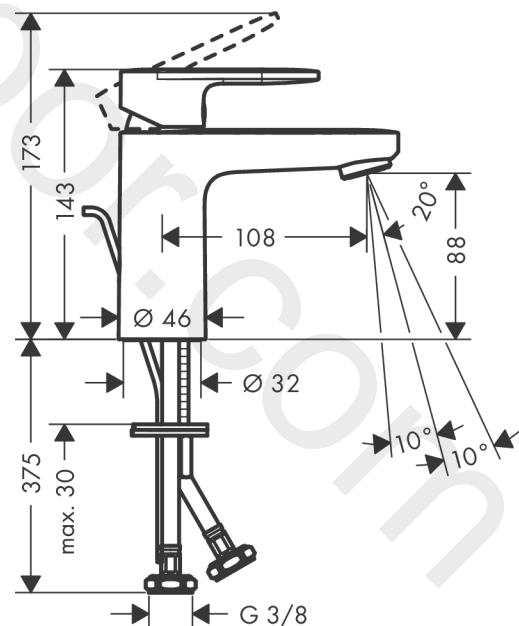

Vernis Blend

Single lever basin mixer 100 with metal pop-up waste set

Finish: **Chrome** Article Number: **71559000**

Description

product features

- consists of: single lever basin mixer, waste set
- ComfortZone 100
- projection: 108 mm
- spout height: 88 mm
- handle variant: lever handle
- spray type: normal spray
- swiveling spray former
- maximum flow rate at 3 bar: 5 l/min
- ceramic cartridge
- temperature limitation adjustable
- suitable for continuous flow water heaters
- pop-up waste set G 1¼
- material waste set: metal
- connection type: G ¾ connections
- connection dimension: DN15
- EU taxonomy: max. 6 l/min - Substantial Contribution (SC) possible
- WRAS 2101057
- WRAS 2101057 - WRAS Approval Letter

Article Details

Price excl. VAT

110,00 £

Technology

Certificates / Sustainability

Product image

Scale drawing

Vernis Blend
Single lever basin mixer 100 with metal pop-up waste set
 Finish: **Chrome** Article Number: **71559000**

Finish: **Chrome** Article Number: **71559000**

Spare part list

Year of production: >01/21

Pos.	Description	Article Number	Price	PU
1	handle	93678000	£ 35,00	1
2	screw cover	96338000	£ 3,30	1
3	flange	93680000	£ 9,00	1
4	nut	93681000	£ 20,50	1
5	O-ring 24x1,5	98434000	£ 3,30	1
6	cartridge, assy	97685000	£ 64,00	1
7	locking screw for handle	95140000	£ 6,10	1
8	seal	98865000	£ 35,00	1
9	adapter for cartridge	98866000	£ 35,00	1
10	O-ring 23x2	98398000	£ 3,30	1
11	aerator swivelling M24x1 (5 l/min)	93834000	£ 20,50	1
12	seal Ø 42	98722000	£ 6,10	1
13	fixing set	96016000	£ 35,00	1
14	connection hose 600 mm M8x0,75 G3/8	96556000	£ 25,00	1
15	O-ring 7x1,5	98422000	£ 3,30	1
16	pull rod	93683000	£ 13,30	1
a	pop up waste	94139000	£ 96,00	1
b	lever arm 340mm (ball-Ø12mm)	96324000	£ 25,00	1