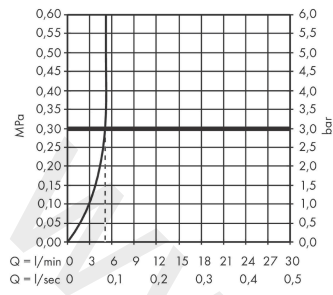

Vernis Blend
Single lever basin mixer 100 with metal pop-up waste set
Finish: **Chrome** Article Number: **71559000**

Flowchart

www.divapor.com