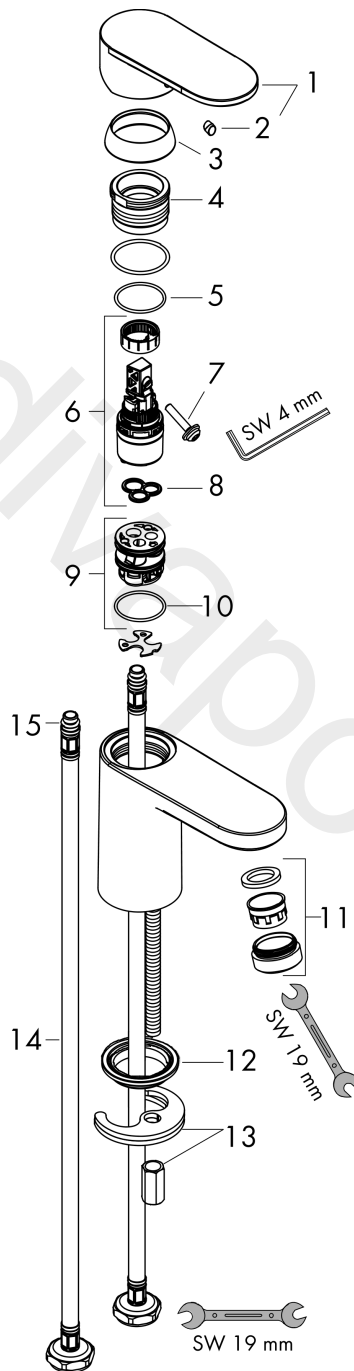

Vernis Blend
Single lever basin mixer 70 without waste set
 Finish: **Matt Black** Article Number: **71558670**

Description

product features

- ComfortZone 70
- projection: 89 mm
- spout height: 71 mm
- handle variant: lever handle
- spray type: normal spray
- swiveling spray former
- maximum flow rate at 3 bar: 5 l/min
- ceramic cartridge
- temperature limitation adjustable
- suitable for continuous flow water heaters
- connection type: G 3/8 connections
- connection dimension: DN15
- EU taxonomy: max. 6 l/min - Substantial Contribution (SC) possible
- WRAS 2101057
- WRAS 2101057 - WRAS Approval Letter

Article Details

Price excl. VAT

94,50 £

Technology

Product image

Scale drawing

Vernis Blend
Single lever basin mixer 70 without waste set
 Finish: **Matt Black** Article Number: **71558670**

Flowchart

Vernis Blend
Single lever basin mixer 70 without waste set
 Finish: **Matt Black** Article Number: **71558670**

Exploded Drawing

Year of production: >04/21

Vernis Blend

Single lever basin mixer 70 without waste set

Finish: **Matt Black** Article Number: **71558670**

Spare part list

Year of production: >04/21

Pos.	Description	Article Number	Price	PU
1	handle	93678670	£ 51,00	1
2	screw cover	96338000	£ 3,30	1
3	flange	93680670	£ 13,50	1
4	nut	93681000	£ 20,50	1
5	O-ring 24x1,5	98434000	£ 3,30	1
6	cartridge, assy	97685000	£ 64,00	1
7	locking screw for handle	95140000	£ 6,10	1
8	seal	98865000	£ 35,00	1
9	adapter for cartridge	98866000	£ 35,00	1
10	O-ring 23x2	98398000	£ 3,30	1
11	aerator swivelling M24x1 (5 l/min)	93834670	£ 33,00	1
12	seal Ø 42	98722000	£ 6,10	1
13	fixing set	96016000	£ 35,00	1
14	connection hose 450 mm M8x0,75 G3/8	97206000	£ 35,00	1
15	O-ring 7x1,5	98422000	£ 3,30	1