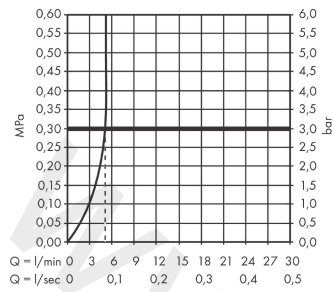

Vernis Blend
Single lever basin mixer 70 without waste set
 Finish: **Matt Black** Article Number: **71558670**

Description

product features

- ComfortZone 70
- projection: 89 mm
- spout height: 71 mm
- handle variant: lever handle
- spray type: normal spray
- swiveling spray former
- maximum flow rate at 3 bar: 5 l/min
- ceramic cartridge
- temperature limitation adjustable
- suitable for continuous flow water heaters
- connection type: G 3/8 connections
- connection dimension: DN15
- EU taxonomy: max. 6 l/min - Substantial Contribution (SC) possible
- WRAS 2101057
- WRAS 2101057 - WRAS Approval Letter

Article Details

Price excl. VAT

94,50 £

Technology

Product image

Scale drawing

Vernis Blend
Single lever basin mixer 70 without waste set
 Finish: **Matt Black** Article Number: **71558670**

Flowchart