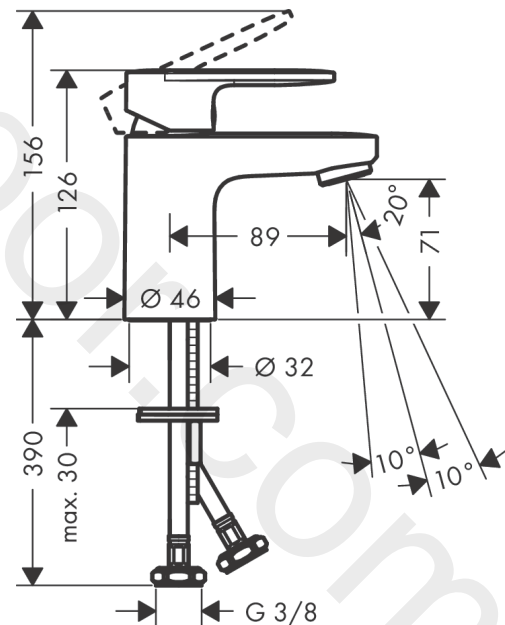

Vernis Blend
Single lever basin mixer 70 without waste set
 Finish: **Matt Black** Article Number: **71558670**

Description

product features

- ComfortZone 70
- projection: 89 mm
- spout height: 71 mm
- handle variant: lever handle
- spray type: normal spray
- swiveling spray former
- maximum flow rate at 3 bar: 5 l/min
- ceramic cartridge
- temperature limitation adjustable
- suitable for continuous flow water heaters
- connection type: G 3/8 connections
- connection dimension: DN15
- EU taxonomy: max. 6 l/min - Substantial Contribution (SC) possible
- WRAS 2101057
- WRAS 2101057 - WRAS Approval Letter

Article Details

Price excl. VAT

94,50 £

Technology

Product image

Scale drawing

Vernis Blend
Single lever basin mixer 70 without waste set
 Finish: **Matt Black** Article Number: **71558670**

Flowchart

Vernis Blend
Single lever basin mixer 70 without waste set
 Finish: **Matt Black** Article Number: **71558670**

Exploded Drawing

Year of production: >04/21

Vernis Blend

Single lever basin mixer 70 without waste set

Finish: **Matt Black** Article Number: **71558670**

Spare part list

Year of production: >04/21

Pos.	Description	Article Number	Price	PU
1	handle	93678670	£ 51,00	1
2	screw cover	96338000	£ 3,30	1
3	flange	93680670	£ 13,50	1
4	nut	93681000	£ 20,50	1
5	O-ring 24x1,5	98434000	£ 3,30	1
6	cartridge, assy	97685000	£ 64,00	1
7	locking screw for handle	95140000	£ 6,10	1
8	seal	98865000	£ 35,00	1
9	adapter for cartridge	98866000	£ 35,00	1
10	O-ring 23x2	98398000	£ 3,30	1
11	aerator swivelling M24x1 (5 l/min)	93834670	£ 33,00	1
12	seal Ø 42	98722000	£ 6,10	1
13	fixing set	96016000	£ 35,00	1
14	connection hose 450 mm M8x0,75 G3/8	97206000	£ 35,00	1
15	O-ring 7x1,5	98422000	£ 3,30	1