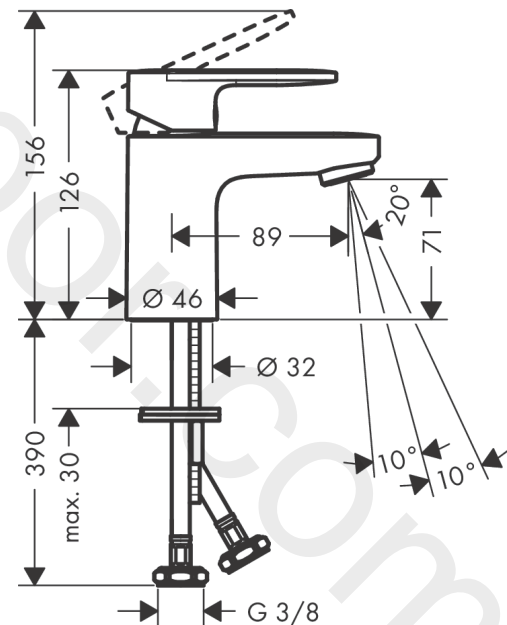

Vernis Blend
Single lever basin mixer 70 without waste set
 Finish: **Chrome** Article Number: **71558000**

Description

product features

- ComfortZone 70
- projection: 89 mm
- spout height: 71 mm
- handle variant: lever handle
- spray type: normal spray
- swiveling spray former
- maximum flow rate at 3 bar: 5 l/min
- ceramic cartridge
- temperature limitation adjustable
- suitable for continuous flow water heaters
- connection type: G 3/8 connections
- connection dimension: DN15
- EU taxonomy: max. 6 l/min - Substantial Contribution (SC) possible
- WRAS 2101057
- WRAS 2101057 - WRAS Approval Letter

Article Details

Price excl. VAT 67,50 £

Technology

Certificates / Sustainability

Product image

Scale drawing

Vernis Blend
Single lever basin mixer 70 without waste set
 Finish: **Chrome** Article Number: **71558000**

Flowchart

www.divapor.com

Vernis Blend
Single lever basin mixer 70 without waste set
 Finish: **Chrome** Article Number: **71558000**

Exploded Drawing

Year of production: >01/21

Vernis Blend
Single lever basin mixer 70 without waste set
 Finish: **Chrome** Article Number: **71558000**

Spare part list

Year of production: >01/21

Pos.	Description	Article Number	Price	PU
1	handle	93678000	£ 35,00	1
2	screw cover	96338000	£ 3,30	1
3	flange	93680000	£ 9,00	1
4	nut	93681000	£ 20,50	1
5	O-ring 24x1,5	98434000	£ 3,30	1
6	cartridge, assy	97685000	£ 64,00	1
7	locking screw for handle	95140000	£ 6,10	1
8	seal	98865000	£ 35,00	1
9	adapter for cartridge	98866000	£ 35,00	1
10	O-ring 23x2	98398000	£ 3,30	1
11	aerator swivelling M24x1 (5 l/min)	93834000	£ 20,50	1
12	seal Ø 42	98722000	£ 6,10	1
13	fixing set	96016000	£ 35,00	1
14	connection hose 450 mm M8x0,75 G3/8	97206000	£ 35,00	1
15	O-ring 7x1,5	98422000	£ 3,30	1