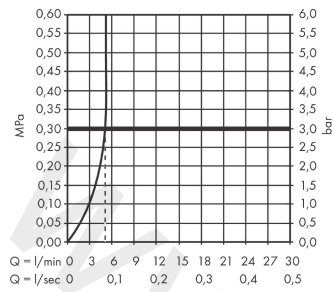

Vernis Blend
Single lever basin mixer 70 without waste set
Finish: **Chrome** Article Number: **71558000**

Flowchart

www.divapor.com