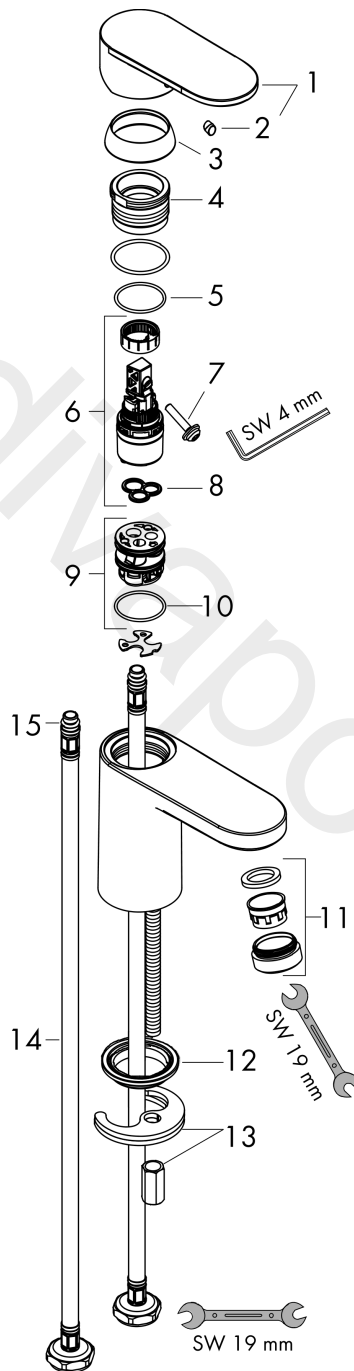

Vernis Blend
Single lever basin mixer 70 without waste set
 Finish: **Chrome** Article Number: **71558000**

Description

product features

- ComfortZone 70
- projection: 89 mm
- spout height: 71 mm
- handle variant: lever handle
- spray type: normal spray
- swiveling spray former
- maximum flow rate at 3 bar: 5 l/min
- ceramic cartridge
- temperature limitation adjustable
- suitable for continuous flow water heaters
- connection type: G 3/8 connections
- connection dimension: DN15
- EU taxonomy: max. 6 l/min - Substantial Contribution (SC) possible
- WRAS 2101057
- WRAS 2101057 - WRAS Approval Letter

Article Details

Price excl. VAT 67,50 £

Technology

Certificates / Sustainability

Product image

Scale drawing

Vernis Blend
Single lever basin mixer 70 without waste set
 Finish: **Chrome** Article Number: **71558000**

Flowchart

www.divapor.com

Vernis Blend
Single lever basin mixer 70 without waste set
 Finish: **Chrome** Article Number: **71558000**

Exploded Drawing

Year of production: >01/21

Vernis Blend
Single lever basin mixer 70 without waste set
 Finish: **Chrome** Article Number: **71558000**

Spare part list

Year of production: >01/21

Pos.	Description	Article Number	Price	PU
1	handle	93678000	£ 35,00	1
2	screw cover	96338000	£ 3,30	1
3	flange	93680000	£ 9,00	1
4	nut	93681000	£ 20,50	1
5	O-ring 24x1,5	98434000	£ 3,30	1
6	cartridge, assy	97685000	£ 64,00	1
7	locking screw for handle	95140000	£ 6,10	1
8	seal	98865000	£ 35,00	1
9	adapter for cartridge	98866000	£ 35,00	1
10	O-ring 23x2	98398000	£ 3,30	1
11	aerator swivelling M24x1 (5 l/min)	93834000	£ 20,50	1
12	seal Ø 42	98722000	£ 6,10	1
13	fixing set	96016000	£ 35,00	1
14	connection hose 450 mm M8x0,75 G3/8	97206000	£ 35,00	1
15	O-ring 7x1,5	98422000	£ 3,30	1