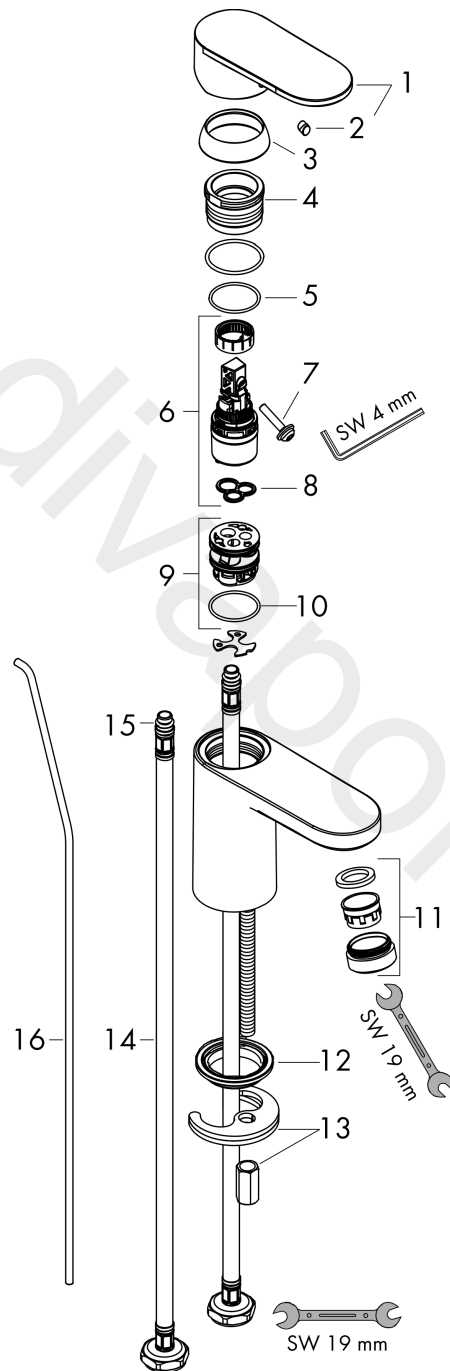

Vernis Blend
Single lever basin mixer 70 with metal pop-up waste set
 Finish: **Chrome** Article Number: **71557000**

Description

product features

- consists of: single lever basin mixer, waste set
- ComfortZone 70
- projection: 89 mm
- spout height: 71 mm
- handle variant: lever handle
- spray type: normal spray
- swiveling spray former
- maximum flow rate at 3 bar: 5 l/min
- ceramic cartridge
- temperature limitation adjustable
- suitable for continuous flow water heaters
- pop-up waste set G 1¼
- material waste set: metal
- connection type: G ¾ connections
- connection dimension: DN15
- EU taxonomy: max. 6 l/min - Substantial Contribution (SC) possible
- WRAS 2101057
- WRAS 2101057 - WRAS Approval Letter

Article Details

Price excl. VAT

87,50 £

Technology

Product image

Scale drawing

Vernis Blend
Single lever basin mixer 70 with metal pop-up waste set
 Finish: **Chrome** Article Number: **71557000**

Flowchart

www.divapor.com

Vernis Blend
Single lever basin mixer 70 with metal pop-up waste set
 Finish: **Chrome** Article Number: **71557000**

Exploded Drawing

Year of production: >01/21

Vernis Blend

Single lever basin mixer 70 with metal pop-up waste set

Finish: **Chrome** Article Number: **71557000**

Spare part list

Year of production: >01/21

Pos.	Description	Article Number	Price	PU
1	handle	93678000	£ 35,00	1
2	screw cover	96338000	£ 3,30	1
3	flange	93680000	£ 9,00	1
4	nut	93681000	£ 20,50	1
5	O-ring 24x1,5	98434000	£ 3,30	1
6	cartridge, assy	97685000	£ 64,00	1
7	locking screw for handle	95140000	£ 6,10	1
8	seal	98865000	£ 35,00	1
9	adapter for cartridge	98866000	£ 35,00	1
10	O-ring 23x2	98398000	£ 3,30	1
11	aerator swivelling M24x1 (5 l/min)	93834000	£ 20,50	1
12	seal Ø 42	98722000	£ 6,10	1
13	fixing set	96016000	£ 35,00	1
14	connection hose 450 mm M8x0,75 G3/8	97206000	£ 35,00	1
15	O-ring 7x1,5	98422000	£ 3,30	1
16	pull rod	93683000	£ 13,30	1
a	pop up waste	94139000	£ 96,00	1
b	lever arm 340mm (ball-Ø12mm)	96324000	£ 25,00	1