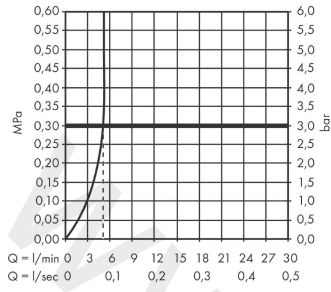

Vernis Blend
Single lever basin mixer 70 with metal pop-up waste set
 Finish: **Chrome** Article Number: **71557000**

Description

product features

- consists of: single lever basin mixer, waste set
- ComfortZone 70
- projection: 89 mm
- spout height: 71 mm
- handle variant: lever handle
- spray type: normal spray
- swiveling spray former
- maximum flow rate at 3 bar: 5 l/min
- ceramic cartridge
- temperature limitation adjustable
- suitable for continuous flow water heaters
- pop-up waste set G 1¼
- material waste set: metal
- connection type: G ¾ connections
- connection dimension: DN15
- EU taxonomy: max. 6 l/min - Substantial Contribution (SC) possible
- WRAS 2101057
- WRAS 2101057 - WRAS Approval Letter

Article Details

Price excl. VAT

87,50 £

Technology

Product image

Scale drawing

Vernis Blend
Single lever basin mixer 70 with metal pop-up waste set
 Finish: **Chrome** Article Number: **71557000**

Flowchart