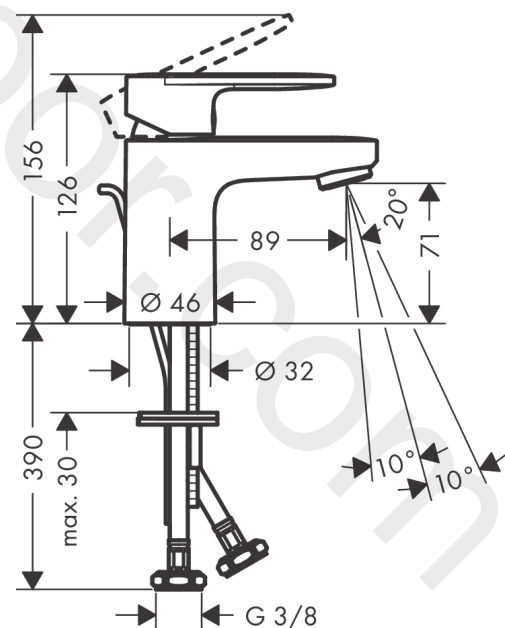

Vernis Blend
Single lever basin mixer 70 with metal pop-up waste set
 Finish: **Chrome** Article Number: **71557000**

Description

product features

- consists of: single lever basin mixer, waste set
- ComfortZone 70
- projection: 89 mm
- spout height: 71 mm
- handle variant: lever handle
- spray type: normal spray
- swiveling spray former
- maximum flow rate at 3 bar: 5 l/min
- ceramic cartridge
- temperature limitation adjustable
- suitable for continuous flow water heaters
- pop-up waste set G 1¼
- material waste set: metal
- connection type: G ¾ connections
- connection dimension: DN15
- EU taxonomy: max. 6 l/min - Substantial Contribution (SC) possible
- WRAS 2101057
- WRAS 2101057 - WRAS Approval Letter

Article Details

Price excl. VAT

87,50 £

Technology

Product image

Scale drawing

Vernis Blend
Single lever basin mixer 70 with metal pop-up waste set
 Finish: **Chrome** Article Number: **71557000**

Flowchart

www.divapor.com

Vernis Blend
Single lever basin mixer 70 with metal pop-up waste set
 Finish: **Chrome** Article Number: **71557000**

Exploded Drawing

Year of production: >01/21

Vernis Blend

Single lever basin mixer 70 with metal pop-up waste set

Finish: **Chrome** Article Number: **71557000**

Spare part list

Year of production: >01/21

Pos.	Description	Article Number	Price	PU
1	handle	93678000	£ 35,00	1
2	screw cover	96338000	£ 3,30	1
3	flange	93680000	£ 9,00	1
4	nut	93681000	£ 20,50	1
5	O-ring 24x1,5	98434000	£ 3,30	1
6	cartridge, assy	97685000	£ 64,00	1
7	locking screw for handle	95140000	£ 6,10	1
8	seal	98865000	£ 35,00	1
9	adapter for cartridge	98866000	£ 35,00	1
10	O-ring 23x2	98398000	£ 3,30	1
11	aerator swivelling M24x1 (5 l/min)	93834000	£ 20,50	1
12	seal Ø 42	98722000	£ 6,10	1
13	fixing set	96016000	£ 35,00	1
14	connection hose 450 mm M8x0,75 G3/8	97206000	£ 35,00	1
15	O-ring 7x1,5	98422000	£ 3,30	1
16	pull rod	93683000	£ 13,30	1
a	pop up waste	94139000	£ 96,00	1
b	lever arm 340mm (ball-Ø12mm)	96324000	£ 25,00	1