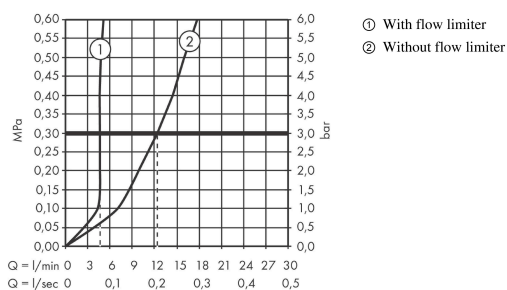

Vernis Blend

Basin mixer set for concealed installation wall-mounted with spout 20,4 cm

Finish: **Chrome** Article Number: **71555007**

Description

product features

- consists of: single lever basin mixer for concealed installation wall-mounted, basic set
- projection: 204 mm
- handle variant: lever handle
- spray type: normal spray
- maximum flow rate at 3 bar: 5 l/min
- ceramic cartridge
- suitable for continuous flow water heaters
- connection type: basic set
- connection dimension: DN15
- positioning of the mixer system only possible on the right, spout left

Technology

Product image

Scale drawing

Flowchart

Vernis Blend

Basin mixer set for concealed installation wall-mounted with spout 20,4 cm

Finish: **Chrome** Article Number: **71555007**

Exploded Drawing