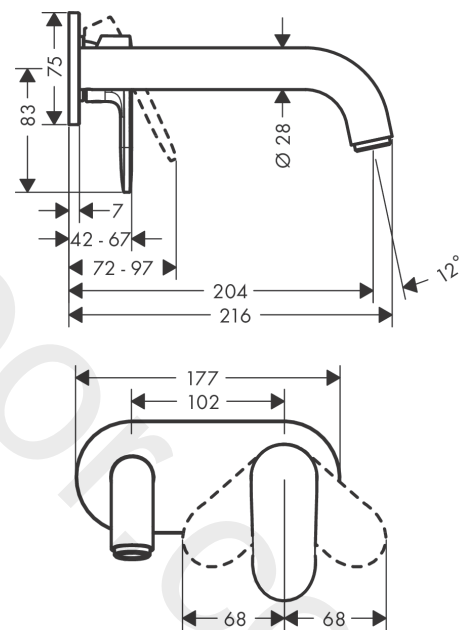

Vernis Blend

Basin mixer set for concealed installation wall-mounted with spout 20,4 cm

Finish: **Chrome** Article Number: **71555007**

Description

product features

- consists of: single lever basin mixer for concealed installation wall-mounted, basic set
- projection: 204 mm
- handle variant: lever handle
- spray type: normal spray
- maximum flow rate at 3 bar: 5 l/min
- ceramic cartridge
- suitable for continuous flow water heaters
- connection type: basic set
- connection dimension: DN15
- positioning of the mixer system only possible on the right, spout left

Technology

Product image

Scale drawing

Flowchart

Vernis Blend

Basin mixer set for concealed installation wall-mounted with spout 20,4 cm

Finish: **Chrome** Article Number: **71555007**

Exploded Drawing

Year of production: >04/20

Vernis Blend

Basin mixer set for concealed installation wall-mounted with spout 20,4 cm

Finish: **Chrome** Article Number: **71555007**

Spare part list

Year of production: >04/20

Pos.	Description	Article Number	Price	PU
1	-	93710007	-	1
2	aerator M24x1	92254000	£ 43,00	1
3	hollow set screw M5x5	98446000	£ 3,30	1
4	-	93678007	-	1
5	screw cover	96338000	£ 3,30	1
6	flange	93680000	£ 9,00	1
7	escutcheon	93714007	-	1
8	nut	93711000	-	1
9	O-ring 38x2	98396000	£ 3,30	1
10	cartridge, assy	97685000	£ 64,00	1
11	locking screw for handle	95140000	£ 6,10	1
12	O-ring 34,65x1,78	93772000	-	1
13	connecting thread G½	93771000	£ 25,00	1
14	O-ring 13x2	98128000	£ 3,30	1
a	extension 25 mm	71556007	-	1