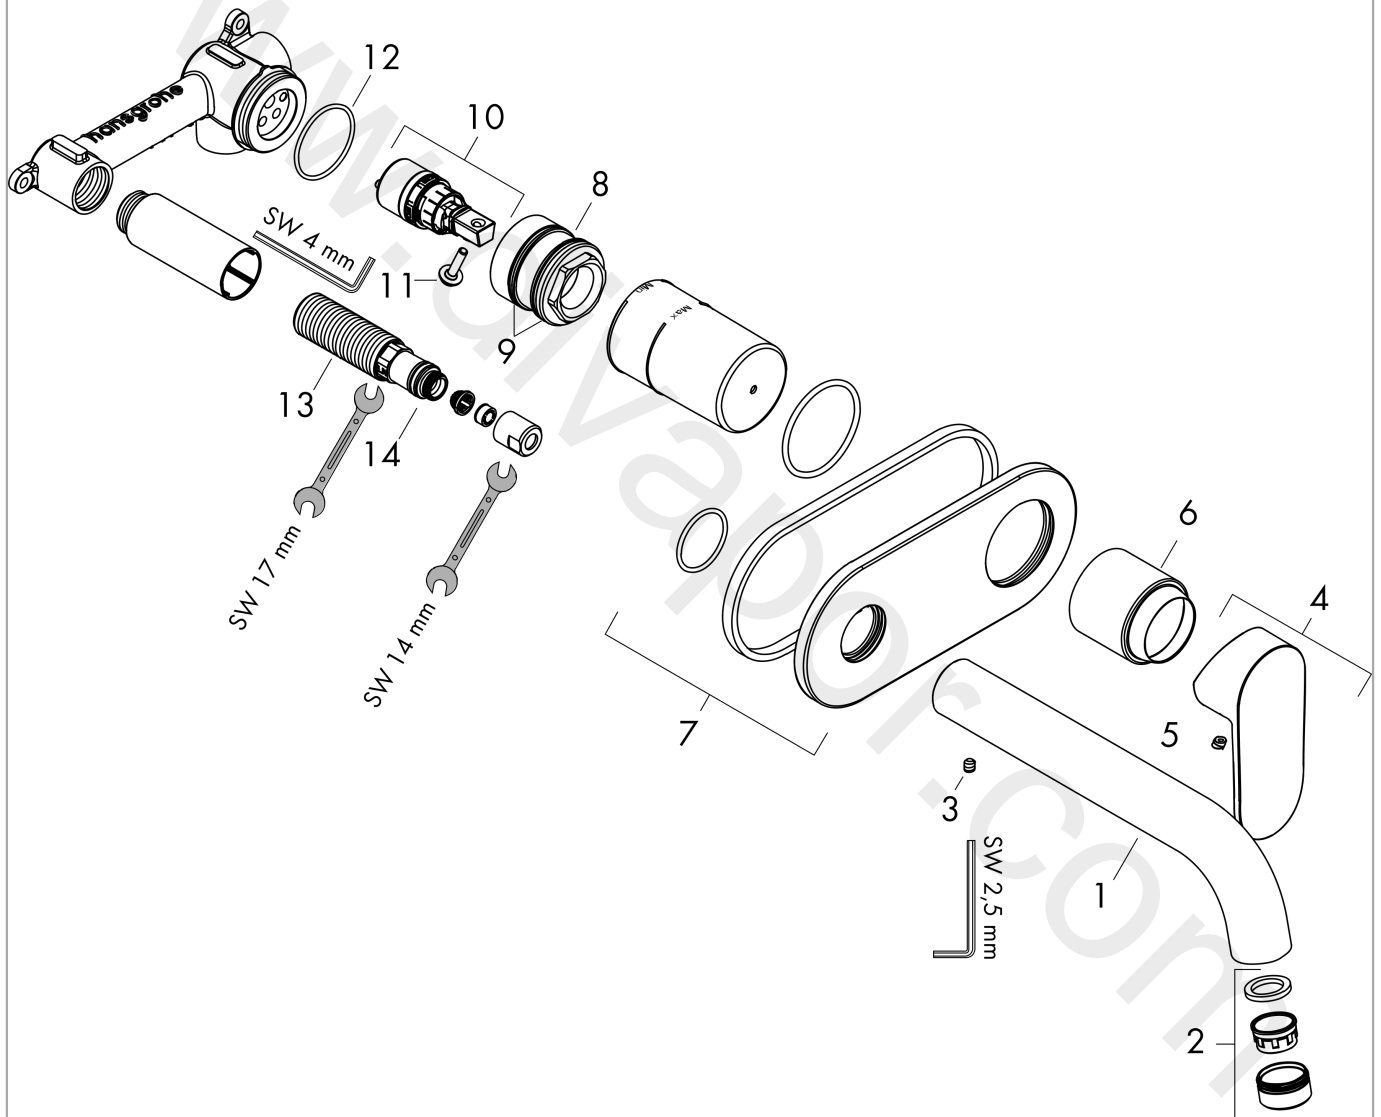

Vernis Blend

Basin mixer set for concealed installation wall-mounted with spout 20,4 cm

Finish: **Chrome** Article Number: **71555007**

Description

product features

- consists of: single lever basin mixer for concealed installation wall-mounted, basic set
- projection: 204 mm
- handle variant: lever handle
- spray type: normal spray
- maximum flow rate at 3 bar: 5 l/min
- ceramic cartridge
- suitable for continuous flow water heaters
- connection type: basic set
- connection dimension: DN15
- positioning of the mixer system only possible on the right, spout left

Technology

Product image

Scale drawing

Flowchart

Vernis Blend

Basin mixer set for concealed installation wall-mounted with spout 20,4 cm

Finish: **Chrome** Article Number: **71555007**

Exploded Drawing

Year of production: >04/20

Vernis Blend

Basin mixer set for concealed installation wall-mounted with spout 20,4 cm

Finish: **Chrome** Article Number: **71555007**

Spare part list

Year of production: >04/20

Pos.	Description	Article Number	Price	PU
1	-	93710007	-	1
2	aerator M24x1	92254000	£ 43,00	1
3	hollow set screw M5x5	98446000	£ 3,30	1
4	-	93678007	-	1
5	screw cover	96338000	£ 3,30	1
6	flange	93680000	£ 9,00	1
7	escutcheon	93714007	-	1
8	nut	93711000	-	1
9	O-ring 38x2	98396000	£ 3,30	1
10	cartridge, assy	97685000	£ 64,00	1
11	locking screw for handle	95140000	£ 6,10	1
12	O-ring 34,65x1,78	93772000	-	1
13	connecting thread G½	93771000	£ 25,00	1
14	O-ring 13x2	98128000	£ 3,30	1
a	extension 25 mm	71556007	-	1