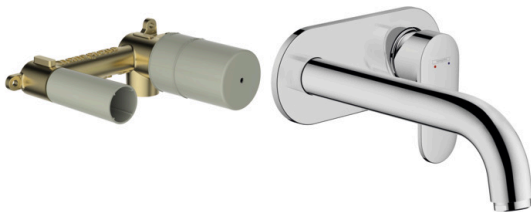

Vernis Blend

Basin mixer set for concealed installation wall-mounted with spout 20,4 cm

Finish: **Chrome** Article Number: **71555007**

Description

product features

- consists of: single lever basin mixer for concealed installation wall-mounted, basic set
- projection: 204 mm
- handle variant: lever handle
- spray type: normal spray
- maximum flow rate at 3 bar: 5 l/min
- ceramic cartridge
- suitable for continuous flow water heaters
- connection type: basic set
- connection dimension: DN15
- positioning of the mixer system only possible on the right, spout left

Technology

Product image

Scale drawing

Flowchart

Vernis Blend

Basin mixer set for concealed installation wall-mounted with spout 20,4 cm

Finish: **Chrome** Article Number: **71555007**

Exploded Drawing

Year of production: >04/20

Vernis Blend

Basin mixer set for concealed installation wall-mounted with spout 20,4 cm

Finish: **Chrome** Article Number: **71555007**

Spare part list

Year of production: >04/20

Pos.	Description	Article Number	Price	PU
1	-	93710007	-	1
2	aerator M24x1	92254000	£ 43,00	1
3	hollow set screw M5x5	98446000	£ 3,30	1
4	-	93678007	-	1
5	screw cover	96338000	£ 3,30	1
6	flange	93680000	£ 9,00	1
7	escutcheon	93714007	-	1
8	nut	93711000	-	1
9	O-ring 38x2	98396000	£ 3,30	1
10	cartridge, assy	97685000	£ 64,00	1
11	locking screw for handle	95140000	£ 6,10	1
12	O-ring 34,65x1,78	93772000	-	1
13	connecting thread G½	93771000	£ 25,00	1
14	O-ring 13x2	98128000	£ 3,30	1
a	extension 25 mm	71556007	-	1