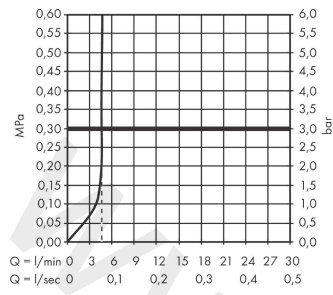

Vernis Blend

Single lever basin mixer with swivel spout and pop-up waste set

Finish: **Chrome** Article Number: **71554007**

Description

product features

- consists of: single lever basin mixer, waste set
- ComfortZone 200
- projection: 166 mm
- spout height: 200 mm
- handle variant: lever handle
- spray type: laminar spray
- maximum flow rate at 3 bar: 5 l/min
- ceramic cartridge
- suitable for continuous flow water heaters
- pop-up waste set G 1/4
- material waste set: synthetic
- connection type: G 1/2 connections
- connection dimension: DN15

Technology

Product image

Scale drawing

Vernis Blend
Single lever basin mixer with swivel spout and pop-up waste set
 Finish: **Chrome** Article Number: **71554007**

Flowchart

www.divapor.com

Vernis Blend
Single lever basin mixer with swivel spout and pop-up waste set
 Finish: **Chrome** Article Number: **71554007**