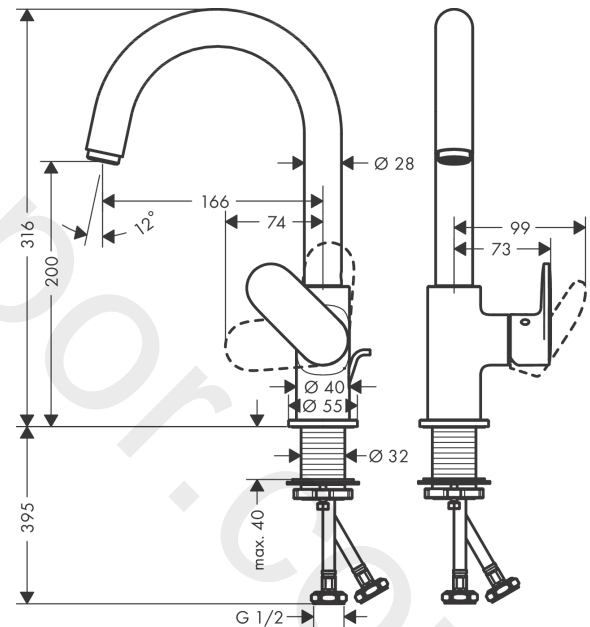

Vernis Blend

Single lever basin mixer with swivel spout and pop-up waste set

Finish: **Chrome** Article Number: **71554007**

Description

product features

- consists of: single lever basin mixer, waste set
- ComfortZone 200
- projection: 166 mm
- spout height: 200 mm
- handle variant: lever handle
- spray type: laminar spray
- maximum flow rate at 3 bar: 5 l/min
- ceramic cartridge
- suitable for continuous flow water heaters
- pop-up waste set G 1/4
- material waste set: synthetic
- connection type: G 1/2 connections
- connection dimension: DN15

Technology

Product image

Scale drawing

Vernis Blend
Single lever basin mixer with swivel spout and pop-up waste set
 Finish: **Chrome** Article Number: **71554007**

Flowchart

www.divapor.com

Vernis Blend
Single lever basin mixer with swivel spout and pop-up waste set
 Finish: **Chrome** Article Number: **71554007**

Exploded Drawing

Year of production: >04/20

Vernis Blend

Single lever basin mixer with swivel spout and pop-up waste set

Finish: **Chrome** Article Number: **71554007**

Spare part list

Year of production: >04/20

Pos.	Description	Article Number	Price	PU
1	spout cpl.	93688007	-	1
2	aerator laminar	93649000	£ 20,50	1
3	sealing set	93689000	£ 3,30	1
4	handle	93691000	-	1
5	screw cover	96338000	£ 3,30	1
6	flange	93692000	-	1
7	nut	93693000	-	1
8	cartridge, assy	97685000	£ 64,00	1
9	locking screw for handle	95140000	£ 6,10	1
10	seal	93694000	-	1
11	escutcheon	93946000	-	1
12	seal	98865000	£ 35,00	1
13	fixing set (Ø 32)	13961000	£ 25,00	1
14	pull rod	93683000	£ 13,30	1
a	pop up waste	94159007	-	1