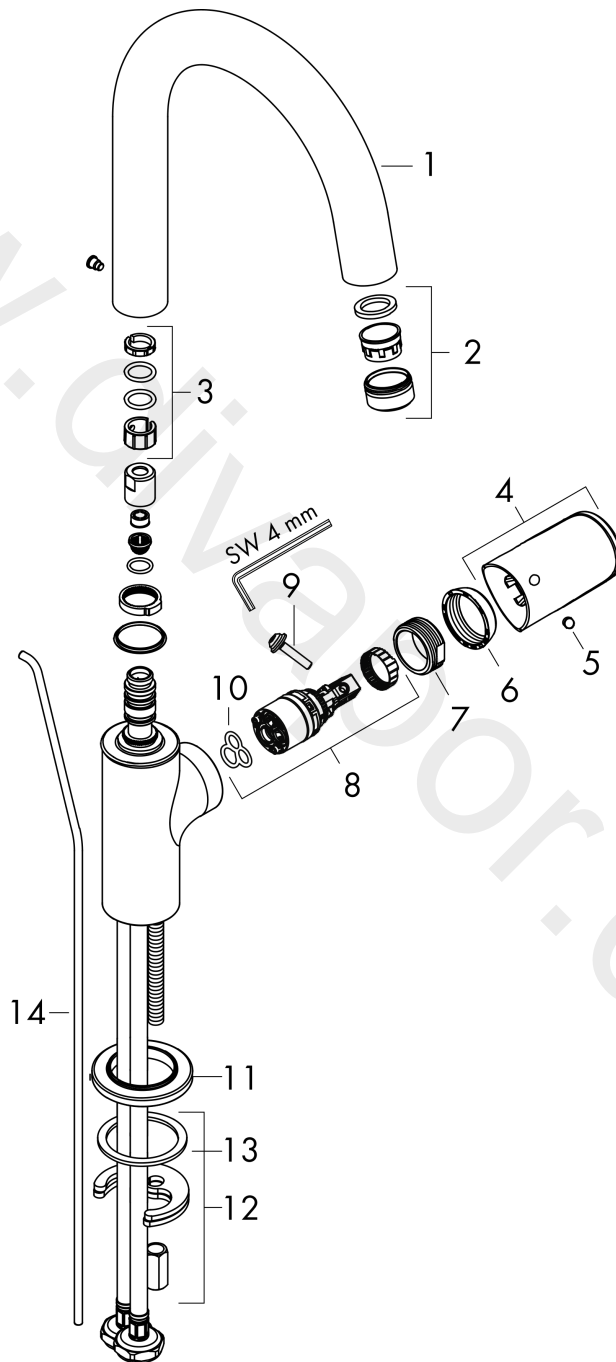

Vernis Blend

Single lever basin mixer with swivel spout and pop-up waste set

Finish: **Chrome** Article Number: **71554007**

Description

product features

- consists of: single lever basin mixer, waste set
- ComfortZone 200
- projection: 166 mm
- spout height: 200 mm
- handle variant: lever handle
- spray type: laminar spray
- maximum flow rate at 3 bar: 5 l/min
- ceramic cartridge
- suitable for continuous flow water heaters
- pop-up waste set G 1/4
- material waste set: synthetic
- connection type: G 1/2 connections
- connection dimension: DN15

Technology

Product image

Scale drawing

Vernis Blend
Single lever basin mixer with swivel spout and pop-up waste set
 Finish: **Chrome** Article Number: **71554007**

Flowchart

www.divapor.com

Vernis Blend
Single lever basin mixer with swivel spout and pop-up waste set
 Finish: **Chrome** Article Number: **71554007**

Exploded Drawing

Year of production: >04/20

Vernis Blend

Single lever basin mixer with swivel spout and pop-up waste set

Finish: **Chrome** Article Number: **71554007**

Spare part list

Year of production: >04/20

Pos.	Description	Article Number	Price	PU
1	spout cpl.	93688007	-	1
2	aerator laminar	93649000	£ 20,50	1
3	sealing set	93689000	£ 3,30	1
4	handle	93691000	-	1
5	screw cover	96338000	£ 3,30	1
6	flange	93692000	-	1
7	nut	93693000	-	1
8	cartridge, assy	97685000	£ 64,00	1
9	locking screw for handle	95140000	£ 6,10	1
10	seal	93694000	-	1
11	escutcheon	93946000	-	1
12	seal	98865000	£ 35,00	1
13	fixing set (Ø 32)	13961000	£ 25,00	1
14	pull rod	93683000	£ 13,30	1
a	pop up waste	94159007	-	1