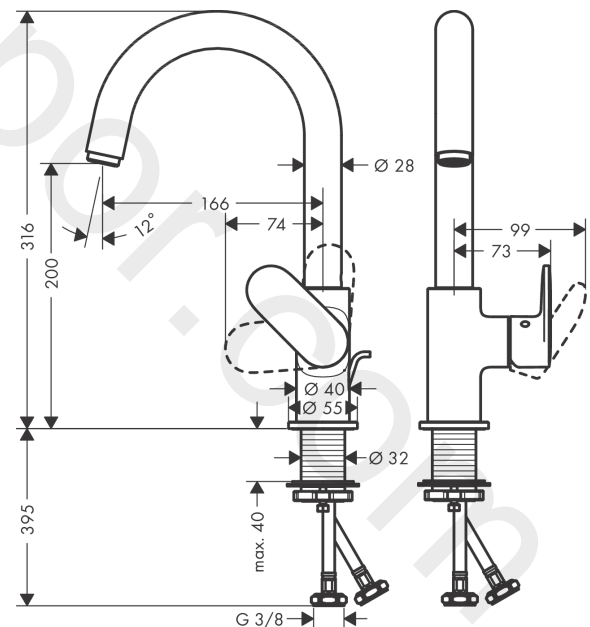

### Single lever basin mixer with swivel spout and pop-up waste set

Finish: **Chrome** Article Number: **71554000**

##### product features

- consists of: single lever basin mixer, waste set
- ComfortZone 200
- projection: 166 mm
- spout height: 200 mm
- handle variant: lever handle
- swivel range adjustable in 2 steps 120° or 360°
- spray type: laminar spray
- maximum flow rate at 3 bar: 5 l/min
- ceramic cartridge
- suitable for continuous flow water heaters
- pop-up waste set G 1¼
- material waste set: synthetic
- connection type: G ¾ connections
- connection dimension: DN15
- EU taxonomy: max. 6 l/min - Substantial Contribution (SC) possible
- WRAS 2101016
- WRAS 2101016 - WRAS Approval Letter

#### Scale drawing

**Vernis Blend**  
**Single lever basin mixer with swivel spout and pop-up waste set**  
 Finish: **Chrome** Article Number: **71554000**

**Flowchart**

**Vernis Blend**  
**Single lever basin mixer with swivel spout and pop-up waste set**  
 Finish: **Chrome** Article Number: **71554000**

### Spare part list

Year of production: >04/21

Pos.	Description	Article Number	Price	PU
1	spout cpl.	93688000	£ 79,00	1
2	aerator laminar	93649000	£ 20,50	1
3	sealing set	93689000	£ 3,30	1
4	handle	93691000	-	1
5	screw cover	96338000	£ 3,30	1
6	flange	93692000	-	1
7	nut	93693000	-	1
8	cartridge, assy	97685000	£ 64,00	1
9	locking screw for handle	95140000	£ 6,10	1
10	seal	98865000	£ 35,00	1
11	escutcheon	93946000	-	1
12	seal	93694000	-	1
13	fixing set (Ø 32)	13961000	£ 25,00	1
14	pull rod	93683000	£ 13,30	1
a	pop up waste	92168000	£ 43,00	1