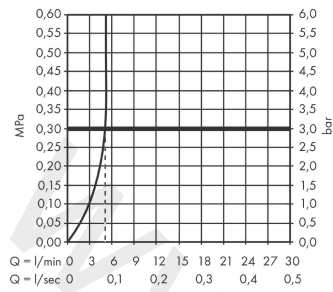

Vernis Blend
Single lever basin mixer with swivel spout and pop-up waste set
Finish: **Chrome** Article Number: **71554000**

Flowchart