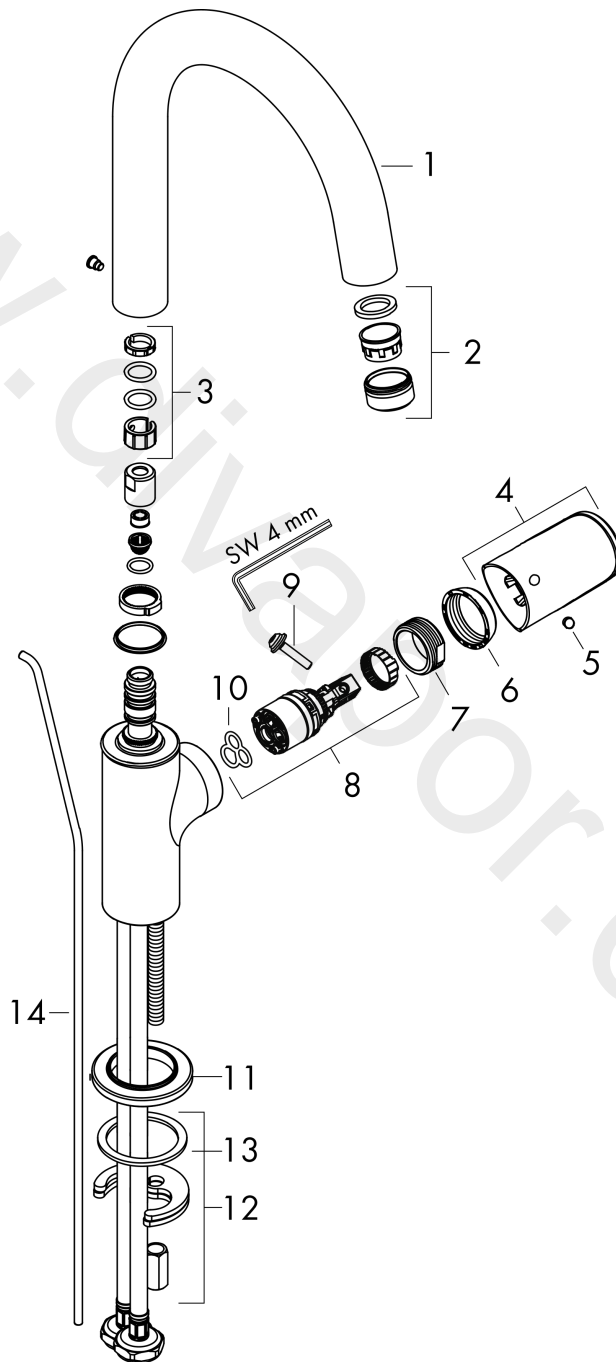

##### product features

- consists of: single lever basin mixer, waste set
- ComfortZone 200
- projection: 166 mm
- spout height: 200 mm
- handle variant: lever handle
- swivel range adjustable in 2 steps 120° or 360°
- spray type: laminar spray
- maximum flow rate at 3 bar: 5 l/min
- ceramic cartridge
- suitable for continuous flow water heaters
- pop-up waste set G 1¼
- material waste set: synthetic
- connection type: G ¾ connections
- connection dimension: DN15
- EU taxonomy: max. 6 l/min - Substantial Contribution (SC) possible
- WRAS 2101016
- WRAS 2101016 - WRAS Approval Letter

#### Scale drawing

**Vernis Blend**  
**Single lever basin mixer with swivel spout and pop-up waste set**  
 Finish: **Chrome** Article Number: **71554000**

**Flowchart**

**Vernis Blend**  
**Single lever basin mixer with swivel spout and pop-up waste set**  
 Finish: **Chrome** Article Number: **71554000**

**Exploded Drawing**

Year of production: >04/21

### Spare part list

Year of production: >04/21

Pos.	Description	Article Number	Price	PU
1	spout cpl.	93688000	£ 79,00	1
2	aerator laminar	93649000	£ 20,50	1
3	sealing set	93689000	£ 3,30	1
4	handle	93691000	-	1
5	screw cover	96338000	£ 3,30	1
6	flange	93692000	-	1
7	nut	93693000	-	1
8	cartridge, assy	97685000	£ 64,00	1
9	locking screw for handle	95140000	£ 6,10	1
10	seal	98865000	£ 35,00	1
11	escutcheon	93946000	-	1
12	seal	93694000	-	1
13	fixing set (Ø 32)	13961000	£ 25,00	1
14	pull rod	93683000	£ 13,30	1
a	pop up waste	92168000	£ 43,00	1