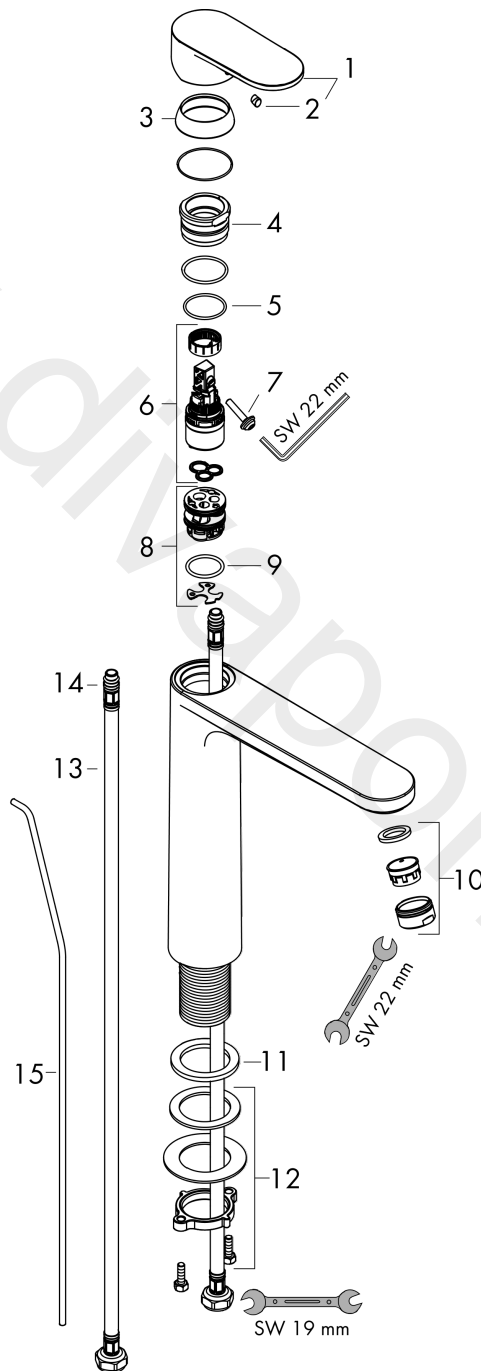

Vernis Blend

Single lever basin mixer 190 with pop-up waste set

Finish: **Matt Black** Article Number: **71552670**

Description

product features

- consists of: single lever basin mixer, waste set
- ComfortZone 190
- projection: 169 mm
- spout height: 190 mm
- handle variant: lever handle
- spray type: normal spray
- swiveling spray former
- maximum flow rate at 3 bar: 5 l/min
- ceramic cartridge
- temperature limitation adjustable
- suitable for continuous flow water heaters
- pop-up waste set G 1¼
- material waste set: synthetic
- connection type: G ¾ connections
- connection dimension: DN15
- EU taxonomy: max. 6 l/min - Substantial Contribution (SC) possible

Article Details

Price excl. VAT

182,00 £

Technology

Product image

Scale drawing

Vernis Blend

Single lever basin mixer 190 with pop-up waste set

Finish: **Matt Black** Article Number: **71552670**

Flowchart

www.divapor.com

Vernis Blend
Single lever basin mixer 190 with pop-up waste set
 Finish: **Matt Black** Article Number: **71552670**

Exploded Drawing

Year of production: >07/21

Vernis Blend

Single lever basin mixer 190 with pop-up waste set

Finish: **Matt Black** Article Number: **71552670**

Spare part list

Year of production: >07/21

Pos.	Description	Article Number	Price	PU
1	handle	93678670	£ 51,00	1
2	screw cover	96338000	£ 3,30	1
3	flange	93680670	£ 13,50	1
4	nut	93681000	£ 20,50	1
5	O-ring 24x1,5	98434000	£ 3,30	1
6	cartridge, assy	97685000	£ 64,00	1
7	locking screw for handle	95140000	£ 6,10	1
8	adapter for cartridge	98866000	£ 35,00	1
9	O-ring 23x2	98398000	£ 3,30	1
10	aerator swivelling M24x1 (5 l/min)	93834670	£ 33,00	1
11	seal Ø 42	98722000	£ 6,10	1
12	fixing set (Ø 32)	13961000	£ 25,00	1
13	connection hose 600 mm M8x0,75 G3/8	96556000	£ 25,00	1
14	O-ring 7x1,5	98422000	£ 3,30	1
15	pull rod	93683000	£ 13,30	1
a	pop up waste	92168670	-	1