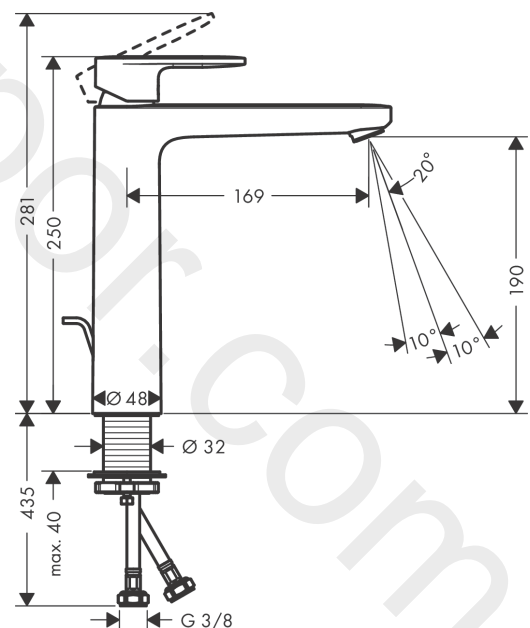

Vernis Blend

Single lever basin mixer 190 with pop-up waste set

Finish: **Matt Black** Article Number: **71552670**

Description

product features

- consists of: single lever basin mixer, waste set
- ComfortZone 190
- projection: 169 mm
- spout height: 190 mm
- handle variant: lever handle
- spray type: normal spray
- swiveling spray former
- maximum flow rate at 3 bar: 5 l/min
- ceramic cartridge
- temperature limitation adjustable
- suitable for continuous flow water heaters
- pop-up waste set G 1¼
- material waste set: synthetic
- connection type: G ¾ connections
- connection dimension: DN15
- EU taxonomy: max. 6 l/min - Substantial Contribution (SC) possible

Article Details

Price excl. VAT

182,00 £

Technology

Product image

Scale drawing

Vernis Blend

Single lever basin mixer 190 with pop-up waste set

Finish: **Matt Black** Article Number: **71552670**

Flowchart

www.divapor.com

Vernis Blend
Single lever basin mixer 190 with pop-up waste set
 Finish: **Matt Black** Article Number: **71552670**

Exploded Drawing

Year of production: >07/21

Vernis Blend

Single lever basin mixer 190 with pop-up waste set

Finish: **Matt Black** Article Number: **71552670**

Spare part list

Year of production: >07/21

Pos.	Description	Article Number	Price	PU
1	handle	93678670	£ 51,00	1
2	screw cover	96338000	£ 3,30	1
3	flange	93680670	£ 13,50	1
4	nut	93681000	£ 20,50	1
5	O-ring 24x1,5	98434000	£ 3,30	1
6	cartridge, assy	97685000	£ 64,00	1
7	locking screw for handle	95140000	£ 6,10	1
8	adapter for cartridge	98866000	£ 35,00	1
9	O-ring 23x2	98398000	£ 3,30	1
10	aerator swivelling M24x1 (5 l/min)	93834670	£ 33,00	1
11	seal Ø 42	98722000	£ 6,10	1
12	fixing set (Ø 32)	13961000	£ 25,00	1
13	connection hose 600 mm M8x0,75 G3/8	96556000	£ 25,00	1
14	O-ring 7x1,5	98422000	£ 3,30	1
15	pull rod	93683000	£ 13,30	1
a	pop up waste	92168670	-	1