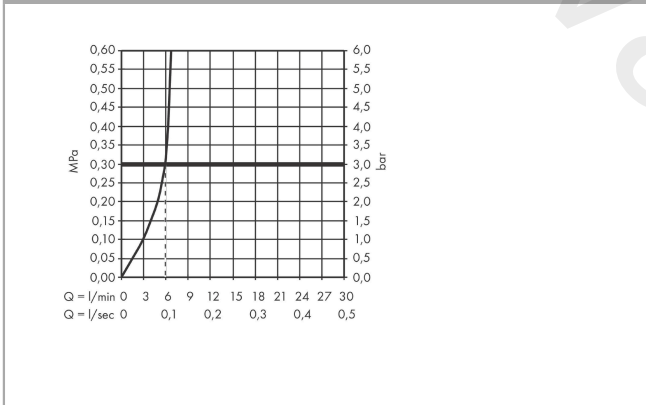

Technology

Vernis Blend

Electronic basin mixer for cold water or pre-adjusted water battery operation

Finish: **Chrome** Article Number: **71503007**

Product image

Scale drawing

Flowchart

Vernis Blend