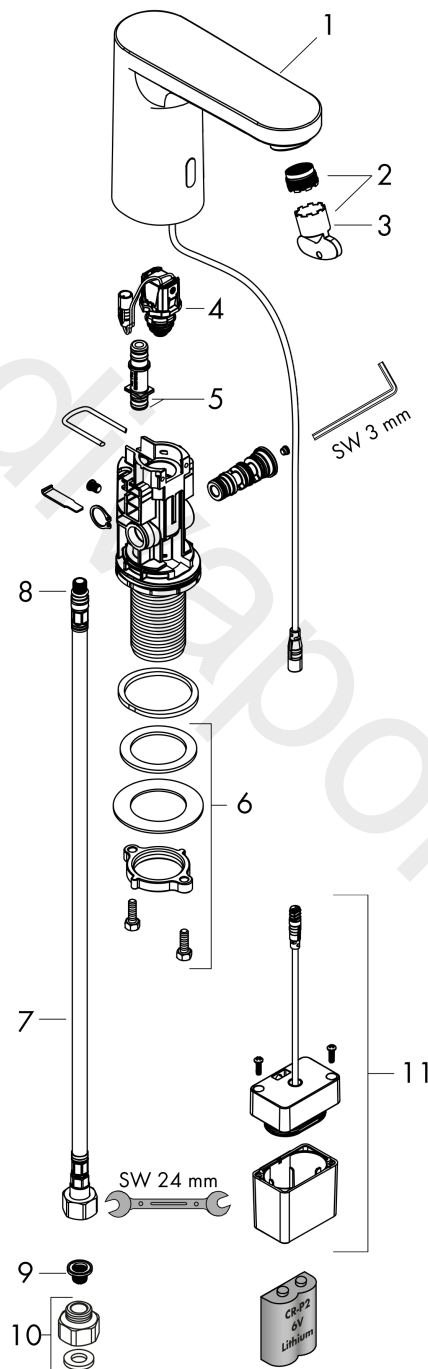

Technology

Vernis Blend

Electronic basin mixer for cold water or pre-adjusted water battery operation

Finish: **Chrome** Article Number: **71503007**

Product image

Scale drawing

Flowchart

Vernis Blend

Electronic basin mixer for cold water or pre-adjusted water battery operation

Finish: **Chrome** Article Number: **71503007**

Exploded Drawing

Year of production: >10/21

Vernis Blend

Electronic basin mixer for cold water or pre-adjusted water battery operation

Finish: **Chrome** Article Number: **71503007**

Spare part list

Year of production: >10/21

Pos.	Description	Article Number	Price	PU
1	mixer-hood	94454000	-	1
2	aerator M18x1 (5 l/min)	94451000	£ 16,10	1
3	service tool	93750000	£ 9,00	1
4	solenoid valve	94453000	£ 110,00	1
5	O-ring 8x1,5	98423000	£ 3,30	1
6	fixing set (Ø 32)	13961000	£ 25,00	1
7	connection hose 450 mm M8x0,75 G3/8	93405000	£ 43,00	1
8	O-ring 7x1,5	98422000	£ 3,30	1
9	filter packing	95291000	£ 13,30	1
10	set of adapters	93395000	£ 25,00	1
11	battery box	94455000	£ 43,00	1
a	Thermostat	15346000	-	1
b	fixation extension 35 mm	13898000	£ 79,00	1