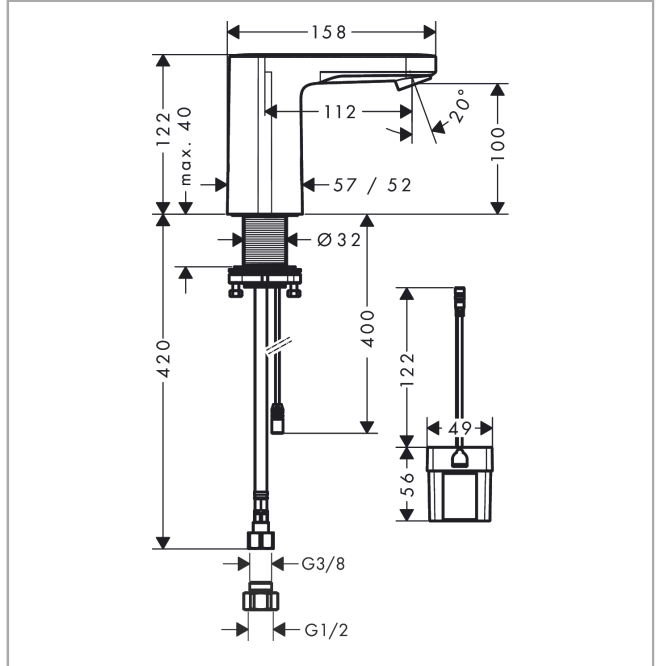

Technology

Vernis Blend

Electronic basin mixer for cold water or pre-adjusted water battery operation

Finish: **Chrome** Article Number: **71503007**

Product image

Scale drawing

Flowchart

Vernis Blend

Electronic basin mixer for cold water or pre-adjusted water battery operation

Finish: **Chrome** Article Number: **71503007**

Exploded Drawing

Year of production: >10/21

Vernis Blend

Electronic basin mixer for cold water or pre-adjusted water battery operation

Finish: **Chrome** Article Number: **71503007**

Spare part list

Year of production: >10/21

Pos.	Description	Article Number	Price	PU
1	mixer-hood	94454000	-	1
2	aerator M18x1 (5 l/min)	94451000	£ 16,10	1
3	service tool	93750000	£ 9,00	1
4	solenoid valve	94453000	£ 110,00	1
5	O-ring 8x1,5	98423000	£ 3,30	1
6	fixing set (Ø 32)	13961000	£ 25,00	1
7	connection hose 450 mm M8x0,75 G3/8	93405000	£ 43,00	1
8	O-ring 7x1,5	98422000	£ 3,30	1
9	filter packing	95291000	£ 13,30	1
10	set of adapters	93395000	£ 25,00	1
11	battery box	94455000	£ 43,00	1
a	Thermostat	15346000	-	1
b	fixation extension 35 mm	13898000	£ 79,00	1