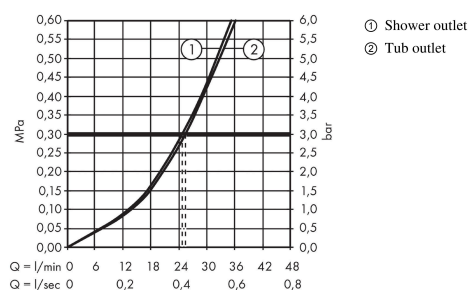

Talis E

Single lever bath mixer for concealed installation with integrated security combination according to EN1717 for iBox universal

Finish: **Brushed Black Chrome** Article Number: **71474340**

Description

product features

- 2 functions
- maximum flow rate at 3 bar: 25 l/min
- ceramic cartridge
- temperature limitation adjustable
- diverter with automatic resetting
- with silencer
- with integrated safety combination EN 1717
- connection type: basic set
- wall-mounted
- min. operating pressure: 1 bar
- max. operating pressure: 10 bar

Article Details

Price excl. VAT

475,00 £

Design awards

Product image

Scale drawing

Flowchart