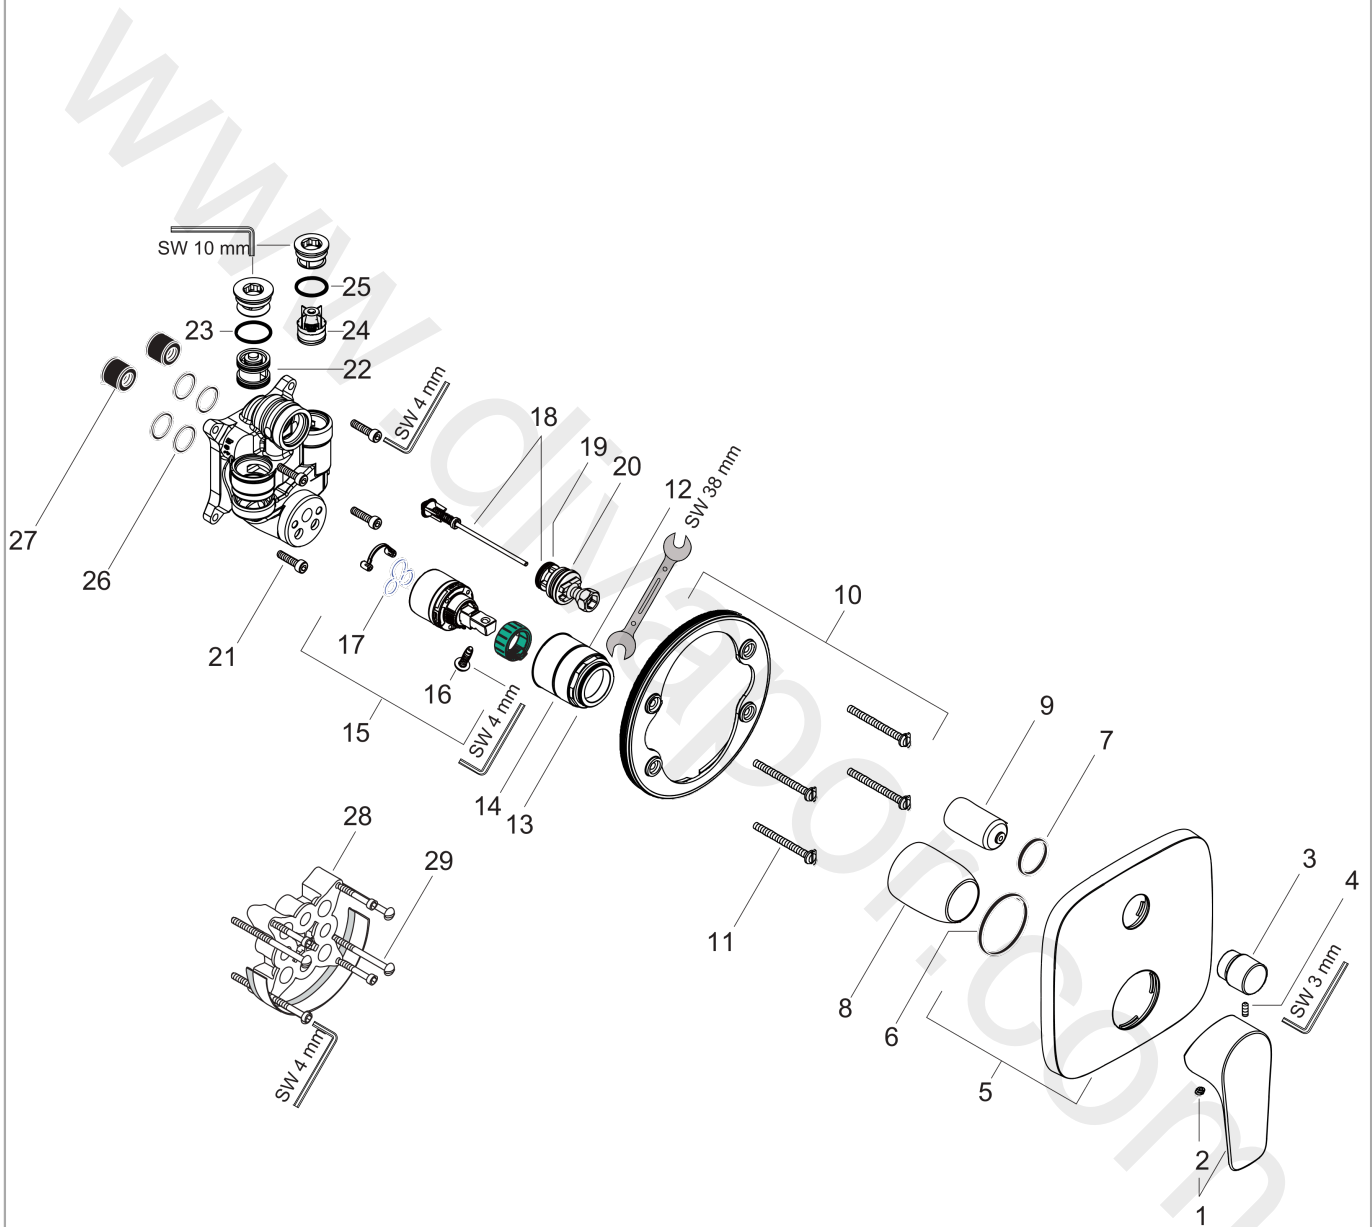

#### product features

- 2 functions
- maximum flow rate at 3 bar: 25 l/min
- ceramic cartridge
- temperature limitation adjustable
- diverter with automatic resetting
- with silencer
- with integrated safety combination EN 1717
- connection type: basic set
- wall-mounted
- min. operating pressure: 1 bar
- max. operating pressure: 10 bar

### Scale drawing

### Flowchart

**Talis E**

Single lever bath mixer for concealed installation with integrated security combination according to EN1717 for iBox universal

Finish: **Brushed Black Chrome** Article Number: **71474340**

**Exploded Drawing**

Year of production: >07/19