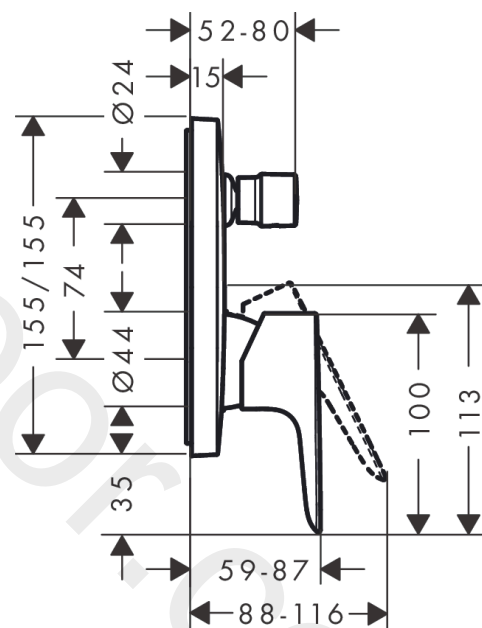

## Talis E

Single lever bath mixer for concealed installation with integrated security combination according to EN1717 for iBox universal

Finish: **Brushed Black Chrome** Article Number: **71474340**

#### product features

- 2 functions
- maximum flow rate at 3 bar: 25 l/min
- ceramic cartridge
- temperature limitation adjustable
- diverter with automatic resetting
- with silencer
- with integrated safety combination EN 1717
- connection type: basic set
- wall-mounted
- min. operating pressure: 1 bar
- max. operating pressure: 10 bar

### Scale drawing

### Spare part list

Year of production: >07/19

Pos.	Description	Article Number	Price	PU
1	handle	92666340	£ 51,00	1
2	screw cover	96338000	£ 3,30	1
3	diverter knob	98795340	£ 76,00	1
4	hollow set screw M4x10	97667000	£ 3,30	1
5	escutcheon 155 / 155 mm	95275340	£ 96,00	1
6	O-ring 43x3	98418000	£ 3,30	1
7	O-ring 23x3	98142000	£ 3,30	1
8	sleeve	98790340	£ 51,00	1
9	sleeve	98794340	£ 51,00	1
10	holder for escutcheon	98793000	£ 43,00	1
11	set of fixing screws	96454000	£ 9,00	1
12	nut	98796000	£ 43,00	1
13	O-ring 30x1,5	98433000	£ 3,30	1
14	O-ring 39x1,5	98400000	£ 3,30	1
15	cartridge, assy	92730000	£ 35,00	1
16	locking screw for handle	95140000	£ 6,10	1
17	seal	95008000	£ 9,00	1
18	selector assy	95014000	£ 64,00	1
19	O-ring 16x2,3	98207000	£ 3,30	1
20	O-ring 20x2,5	92602000	£ 6,10	1
21	set of screws	96525000	£ 9,00	1
22	vacuum breaker	96753000	£ 16,10	1
23	O-Ring 22x2	98185000	£ 3,30	1
24	non return valve	96655000	£ 13,30	1
25	O-ring 19x2	98426000	£ 3,30	1
26	O-ring 16x2	98133000	£ 3,30	1
27	noise reduction	94073000	£ 25,00	1
28	extension 25 mm	13595000	£ 75,00	1
29	set of fixing screws	97747000	£ 3,30	1
a	concealed item	01800180	£ 163,00	1