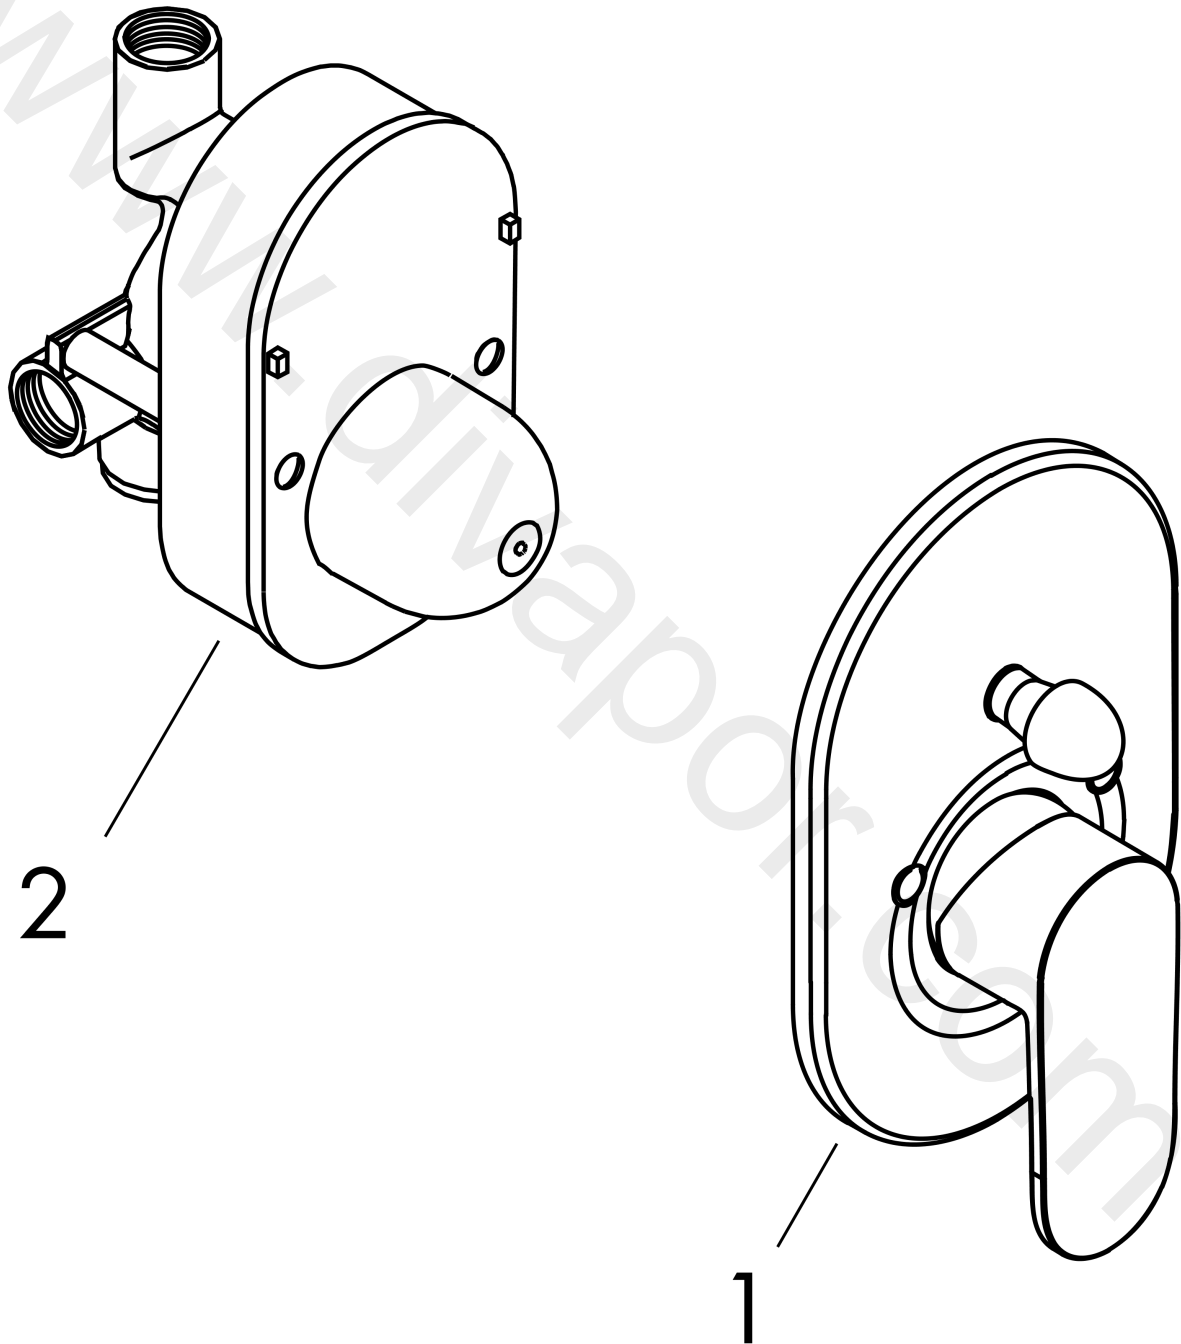

Vernis Blend**Bath mixer set for concealed installation**Finish: **Matt Black** Article Number: **71473670****Description****product features**

- consists of: single lever bath mixer, basic set
- 2 functions
- maximum flow rate at 3 bar: 30 l/min
- ceramic cartridge
- temperature limitation adjustable
- diverter with automatic resetting
- suitable for continuous flow water heaters
- connection type: basic set
- wall-mounted
- min. operating pressure: 1 bar
- max. operating pressure: 10 bar

Article Details

Price excl. VAT

231,00 £

Product image**Scale drawing**

Vernis Blend
Bath mixer set for concealed installation
 Finish: **Matt Black** Article Number: **71473670**

Exploded Drawing

Year of production: >04/22

Vernis Blend
Bath mixer set for concealed installation
 Finish: **Matt Black** Article Number: **71473670**

Spare part list

Year of production: >04/22

Pos.	Description	Article Number	Price	PU
1	-	71449670	£ 67,20	1
2	concealed item	31741180	£ 156,00	1