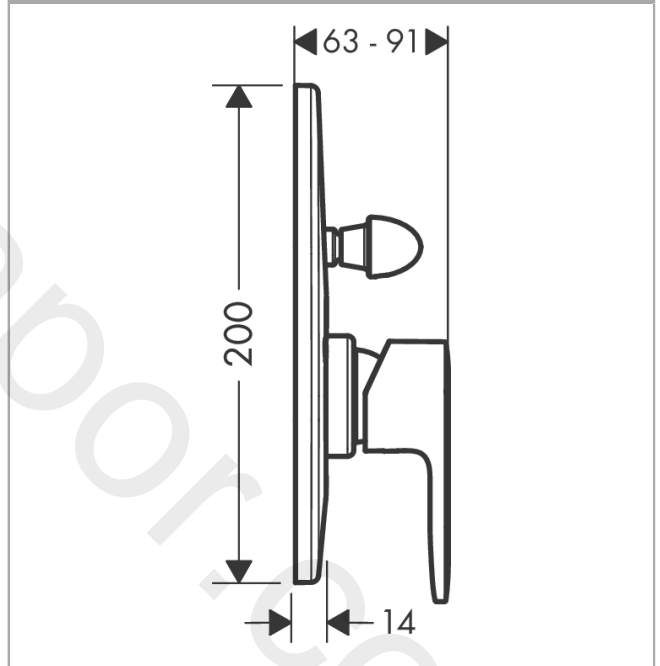

Vernis Blend**Bath mixer set for concealed installation**Finish: **Matt Black** Article Number: **71473670****Description****product features**

- consists of: single lever bath mixer, basic set
- 2 functions
- maximum flow rate at 3 bar: 30 l/min
- ceramic cartridge
- temperature limitation adjustable
- diverter with automatic resetting
- suitable for continuous flow water heaters
- connection type: basic set
- wall-mounted
- min. operating pressure: 1 bar
- max. operating pressure: 10 bar

Article Details

Price excl. VAT

231,00 £

Product image**Scale drawing**

Vernis Blend
Bath mixer set for concealed installation
 Finish: **Matt Black** Article Number: **71473670**

Exploded Drawing

Year of production: >04/22

Vernis Blend
Bath mixer set for concealed installation
 Finish: **Matt Black** Article Number: **71473670**

Spare part list

Year of production: >04/22

Pos.	Description	Article Number	Price	PU
1	-	71449670	£ 67,20	1
2	concealed item	31741180	£ 156,00	1