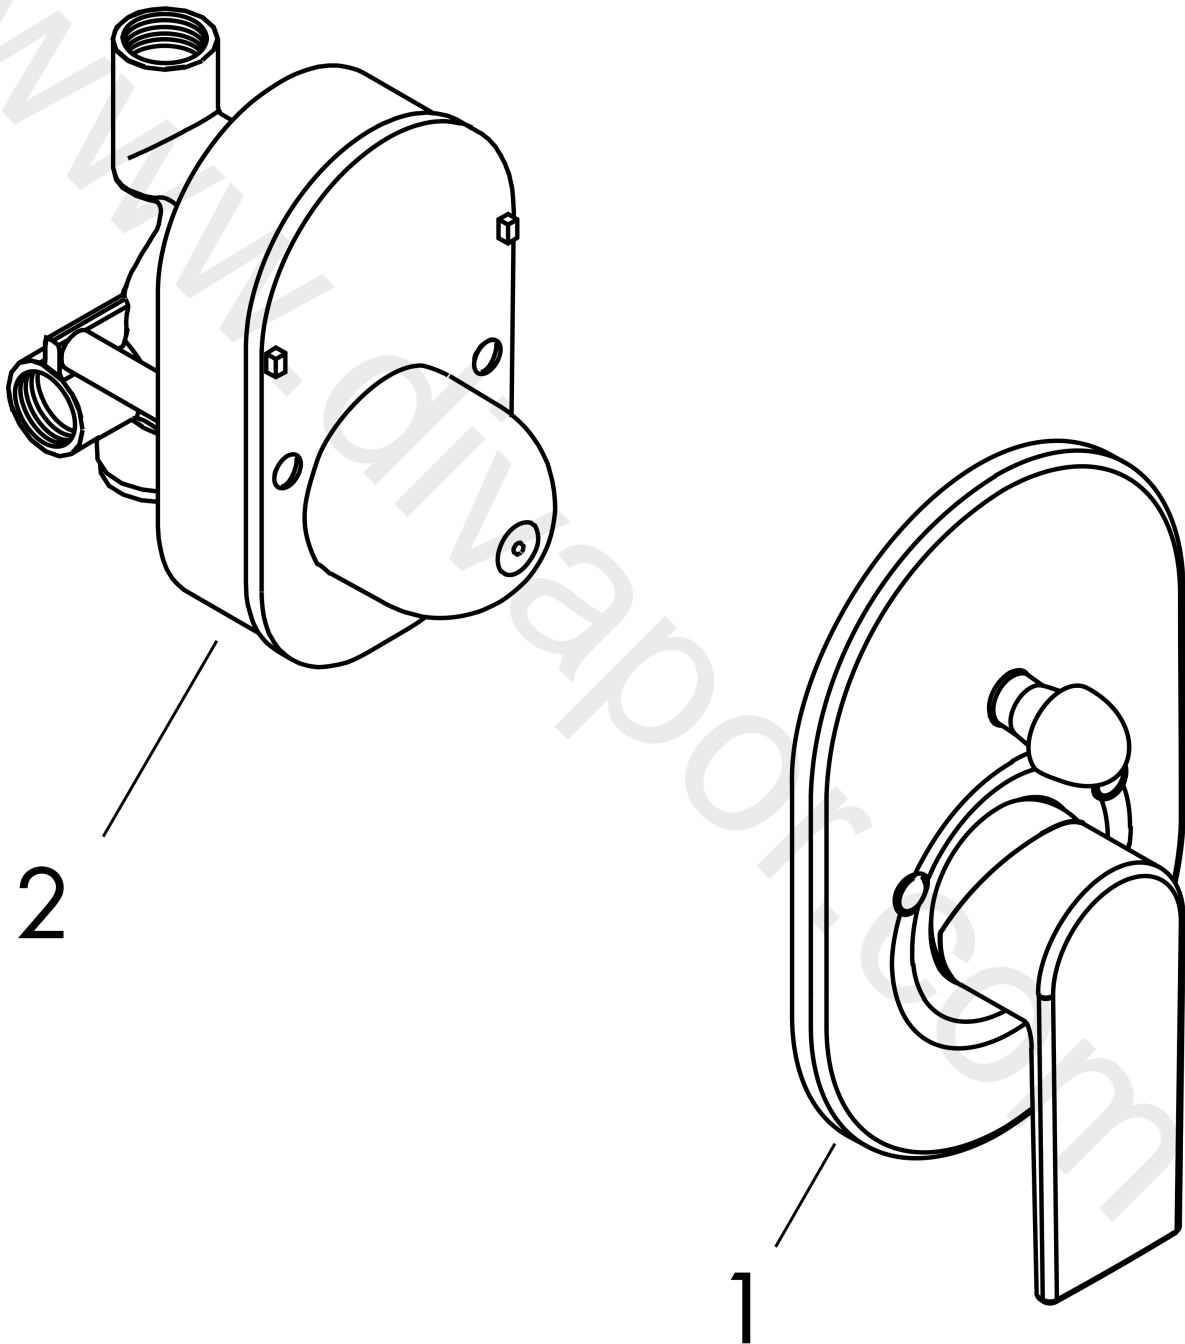

Vernis Shape
Bath mixer set for concealed installation
 Finish: **Matt Black** Article Number: **71472670**

Description

product features

- consists of: single lever bath mixer, basic set
- 2 functions
- maximum flow rate at 3 bar: 30 l/min
- ceramic cartridge
- temperature limitation adjustable
- diverter with automatic resetting
- suitable for continuous flow water heaters
- connection type: basic set
- wall-mounted
- min. operating pressure: 1 bar
- max. operating pressure: 10 bar

Article Details

Price excl. VAT 226,30 £

Product image

Scale drawing

Vernis Shape
Bath mixer set for concealed installation
 Finish: **Matt Black** Article Number: **71472670**

Exploded Drawing

Year of production: >04/22

Vernis Shape
Bath mixer set for concealed installation
 Finish: **Matt Black** Article Number: **71472670**

Spare part list

Year of production: >04/22

Pos.	Description	Article Number	Price	PU
1	-	71458670	£ 74,16	1
2	concealed item	31741180	£ 156,00	1