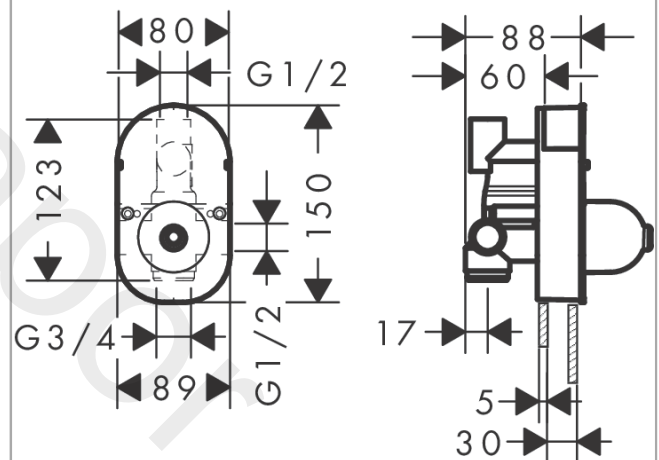

Vernis Shape
Bath mixer set for concealed installation
 Finish: **Matt Black** Article Number: **71472670**

Description

product features

- consists of: single lever bath mixer, basic set
- 2 functions
- maximum flow rate at 3 bar: 30 l/min
- ceramic cartridge
- temperature limitation adjustable
- diverter with automatic resetting
- suitable for continuous flow water heaters
- connection type: basic set
- wall-mounted
- min. operating pressure: 1 bar
- max. operating pressure: 10 bar

Article Details

Price excl. VAT 226,30 £

Product image

Scale drawing

Vernis Shape
Bath mixer set for concealed installation
 Finish: **Matt Black** Article Number: **71472670**

Exploded Drawing

Year of production: >04/22

Vernis Shape
Bath mixer set for concealed installation
 Finish: **Matt Black** Article Number: **71472670**

Spare part list

Year of production: >04/22

Pos.	Description	Article Number	Price	PU
1	-	71458670	£ 74,16	1
2	concealed item	31741180	£ 156,00	1