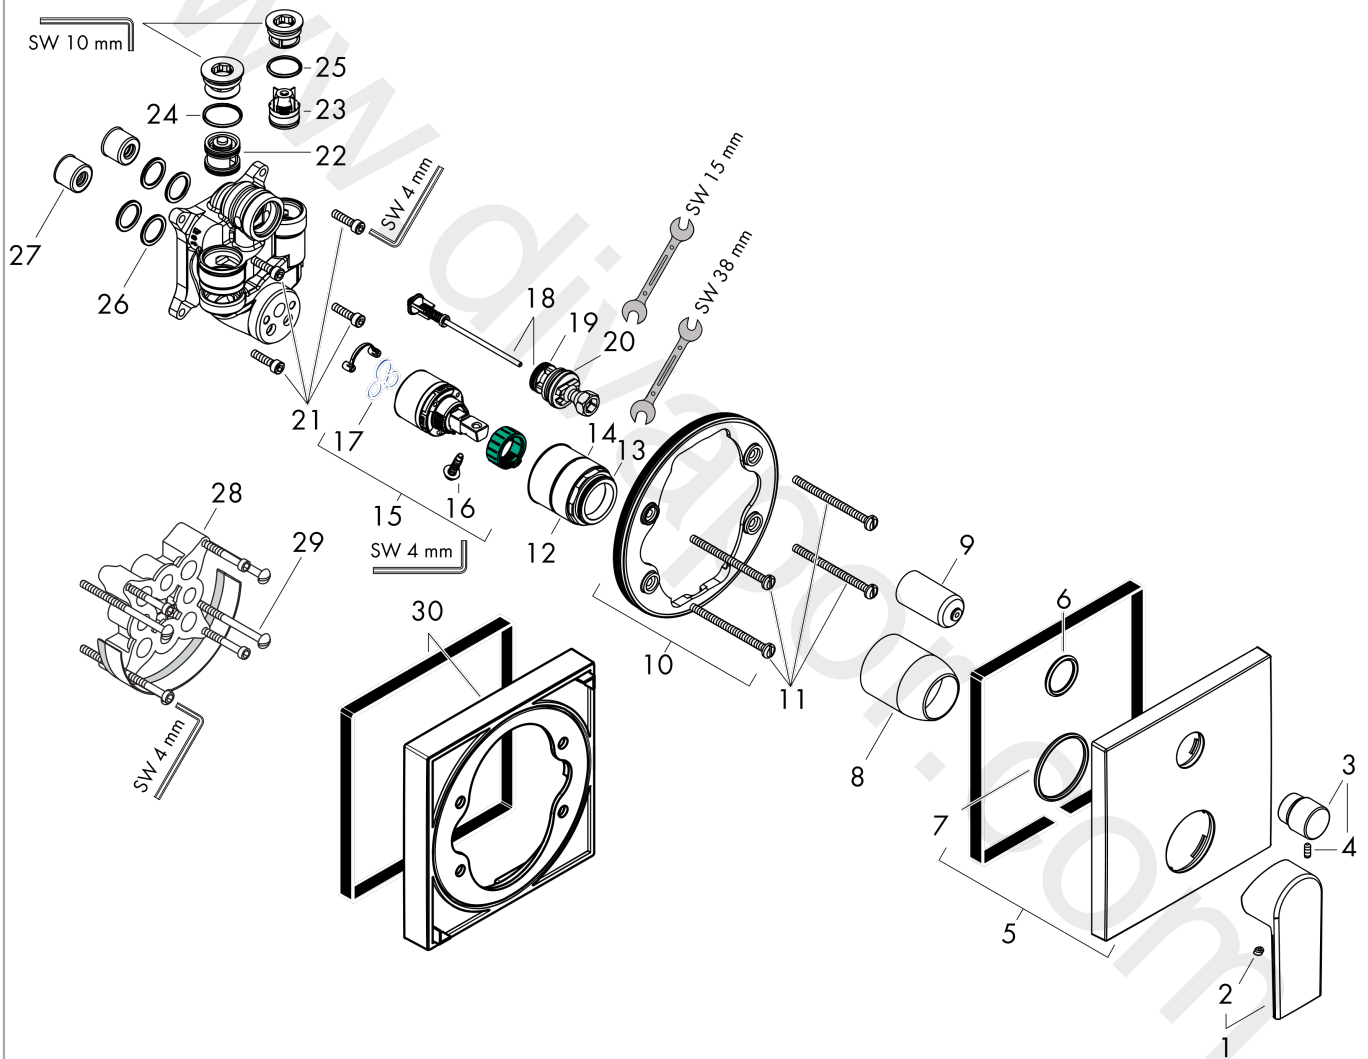

product features

- 2 functions
- maximum flow rate at 3 bar: 25 l/min
- ceramic cartridge
- temperature limitation adjustable
- diverter with automatic resetting
- suitable for continuous flow water heaters
- with integrated safety combination EN 1717
- connection type: basic set
- wall-mounted
- min. operating pressure: 1 bar
- max. operating pressure: 10 bar

Product image

Scale drawing

Flowchart

Vernis Shape

Single lever bath mixer for concealed installation with integrated security combination according to EN1717 for iBox universal

Finish: **Matt Black** Article Number: **71469670**

Exploded Drawing

Year of production: >05/21

Vernis Shape

Single lever bath mixer for concealed installation with integrated security combination according to EN1717 for iBox universal

Finish: **Matt Black** Article Number: **71469670**