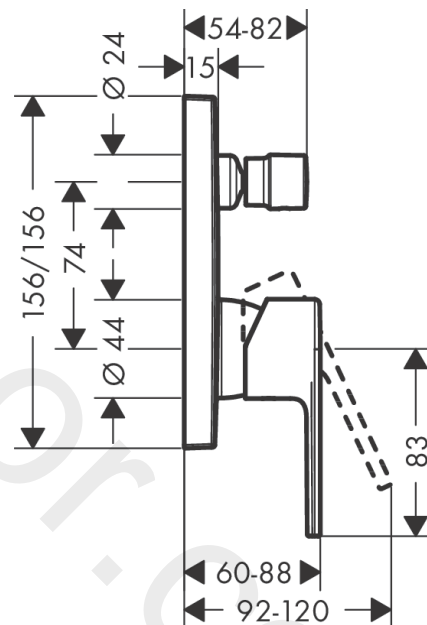

Scale drawing