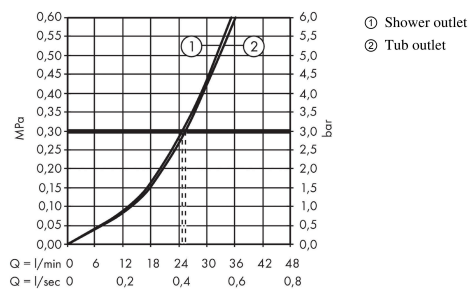

product features

- 2 functions
- maximum flow rate at 3 bar: 25 l/min
- ceramic cartridge
- temperature limitation adjustable
- diverter with automatic resetting
- suitable for continuous flow water heaters
- with integrated safety combination EN 1717
- connection type: basic set
- wall-mounted
- min. operating pressure: 1 bar
- max. operating pressure: 10 bar

Product image

Scale drawing

Flowchart

Vernis Shape

Single lever bath mixer for concealed installation with integrated security combination according to EN1717 for iBox universal

Finish: **Matt Black** Article Number: **71469670**