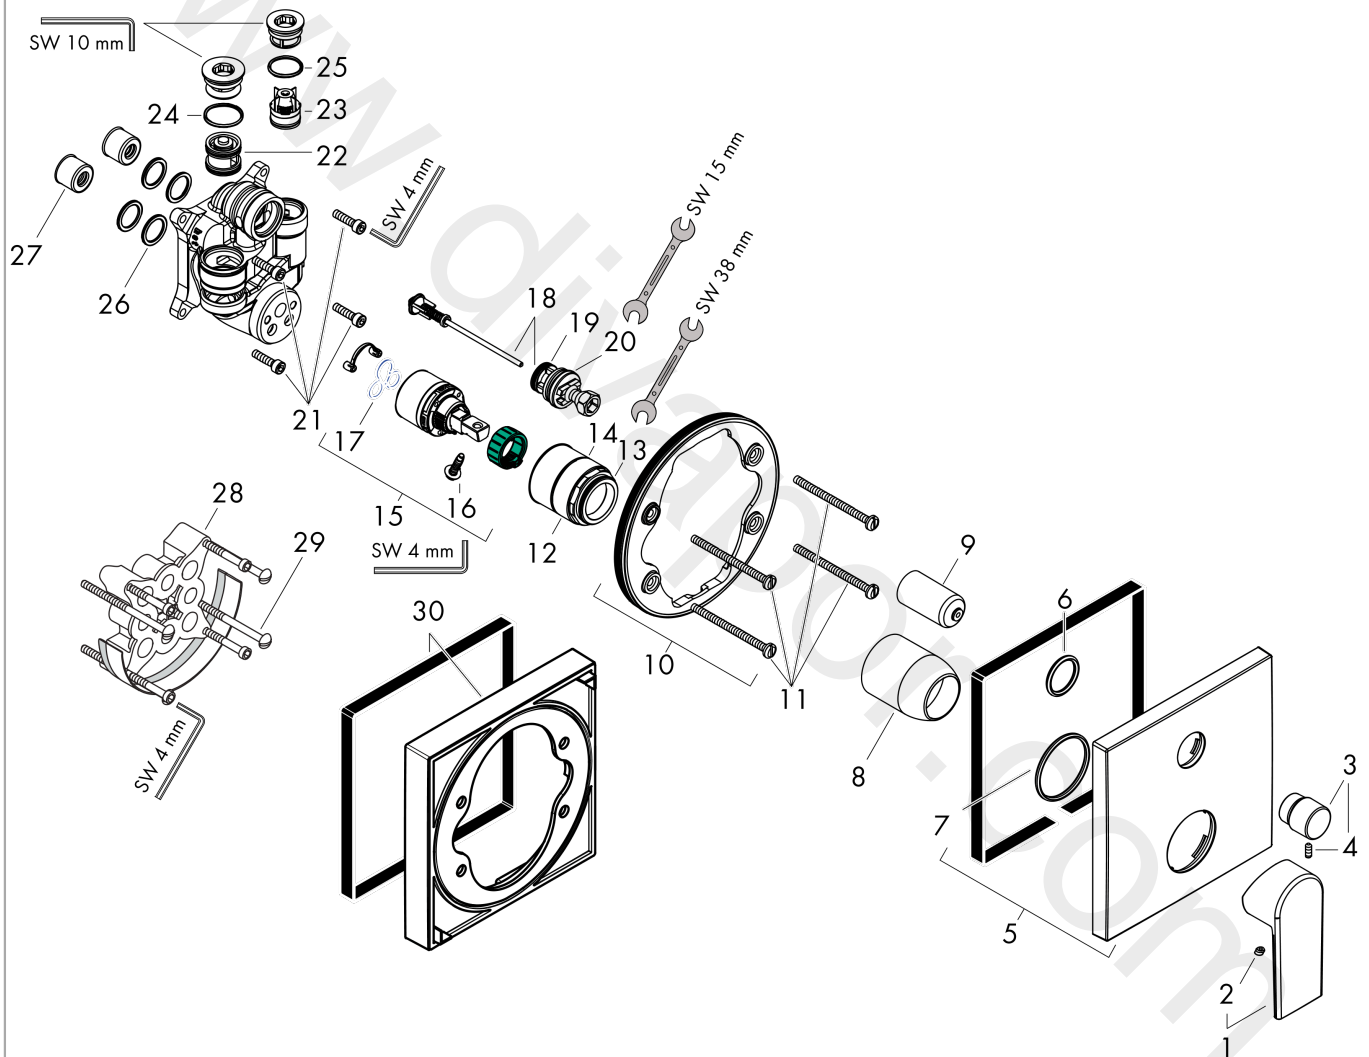

Vernis Shape

Single lever bath mixer for concealed installation with integrated security combination according to EN1717 for iBox universal

Finish: **Chrome** Article Number: **71469000**

Exploded Drawing

Year of production: >04/21

Vernis Shape

Single lever bath mixer for concealed installation with integrated security combination according to EN1717 for iBox universal

Finish: **Chrome** Article Number: **71469000**

Spare part list

Year of production: >04/21

Pos.	Description	Article Number	Price	PU
1	handle	93719000	£ 43,00	1
2	screw cover	96338000	£ 3,30	1
3	diverter knob	98795000	£ 51,00	1
4	hollow set screw M4x10	97667000	£ 3,30	1
5	escutcheon 155 / 155 mm	94302000	£ 79,00	1
6	O-ring 43x3	98418000	£ 3,30	1
7	O-ring 23x3	98142000	£ 3,30	1
8	sleeve	98790000	£ 35,00	1
9	sleeve	98794000	£ 35,00	1
10	holder for escutcheon	98793000	£ 43,00	1
11	set of fixing screws	96454000	£ 9,00	1
12	nut	98796000	£ 43,00	1
13	O-ring 30x1,5	98433000	£ 3,30	1
14	O-ring 39x1,5	98400000	£ 3,30	1
15	cartridge, assy	92730000	£ 35,00	1
16	locking screw for handle	95140000	£ 6,10	1
17	seal	95008000	£ 9,00	1
18	selector assy	95014000	£ 64,00	1
19	O-ring 16x2,3	98207000	£ 3,30	1
20	O-ring 20x2,5	92602000	£ 6,10	1
21	set of screws	96525000	£ 9,00	1
22	vacuum breaker	96753000	£ 16,10	1
23	non return valve	96655000	£ 13,30	1
24	O-Ring 22x2	98185000	£ 3,30	1
25	O-ring 19x2	98426000	£ 3,30	1
26	noise reduction	94073000	£ 25,00	1
27	O-ring 16x2	98133000	£ 3,30	1
28	extension 25 mm	13595000	£ 75,00	1
29	set of fixing screws	97747000	£ 3,30	1
30	extension 22 mm	13593000	£ 79,00	1
a	concealed item	01800180	£ 163,00	1
b	fixation set	96615000	£ 59,00	1