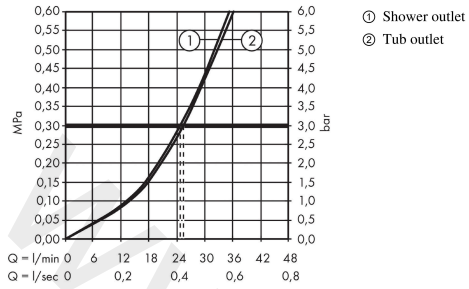

Vernis Shape

Single lever bath mixer for concealed installation with integrated security combination according to EN1717 for iBox universal

Finish: **Chrome** Article Number: **71469000**

Flowchart

www.divapor.com