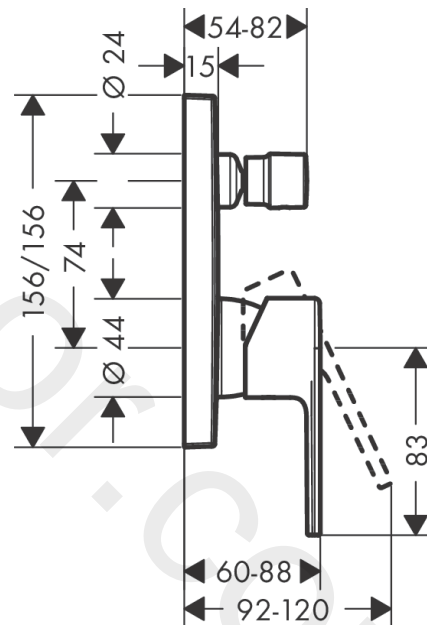

## Vernis Shape

Single lever bath mixer for concealed installation with integrated security combination according to EN1717 for iBox universal

Finish: **Chrome** Article Number: **71469000**

### Description

#### product features

- 2 functions
- maximum flow rate at 3 bar: 25 l/min
- ceramic cartridge
- temperature limitation adjustable
- diverter with automatic resetting
- suitable for continuous flow water heaters
- with integrated safety combination EN 1717
- connection type: basic set
- wall-mounted
- min. operating pressure: 1 bar
- max. operating pressure: 10 bar
- WRAS 2306302
- WRAS 2306302 - Approval letter 2306302

### Scale drawing

**Vernis Shape**

**Single lever bath mixer for concealed installation with integrated security combination according to EN1717 for iBox universal**

Finish: **Chrome** Article Number: **71469000**