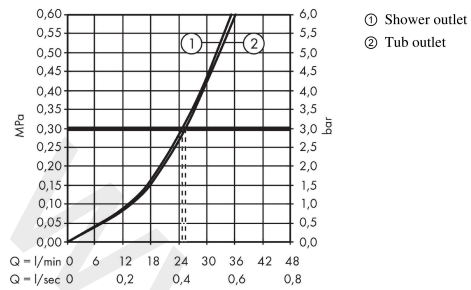

Vernis Blend

Single lever bath mixer for concealed installation with integrated security combination according to EN1717 for iBox universal

Finish: **Chrome** Article Number: **71467000**

Flowchart