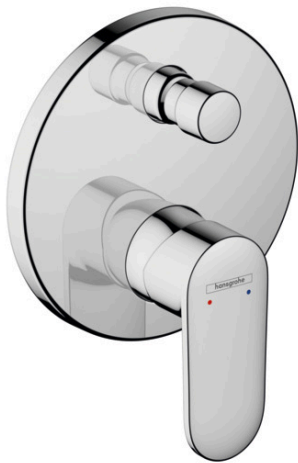

Vernis Blend

Single lever bath mixer for concealed installation with integrated security combination according to EN1717 for iBox universal

Finish: **Chrome** Article Number: **71467000**

**Description****product features**

- 2 functions
- maximum flow rate at 3 bar: 25 l/min
- ceramic cartridge
- temperature limitation adjustable
- diverter with automatic resetting
- suitable for continuous flow water heaters
- with integrated safety combination EN 1717
- connection type: basic set
- wall-mounted
- min. operating pressure: 1 bar
- max. operating pressure: 10 bar
- WRAS 2306302
- WRAS 2306302 - Approval letter 2306302

Article Details

Price excl. VAT

145,83 £

Product image**Scale drawing**

Vernis Blend

Single lever bath mixer for concealed installation with integrated security combination according to EN1717 for iBox universal

Finish: **Chrome** Article Number: **71467000**

Flowchart

Vernis Blend

Single lever bath mixer for concealed installation with integrated security combination according to EN1717 for iBox universal

Finish: **Chrome** Article Number: **71467000**