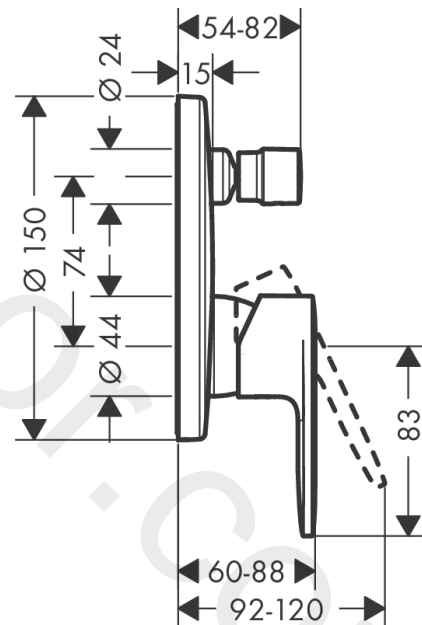

Scale drawing