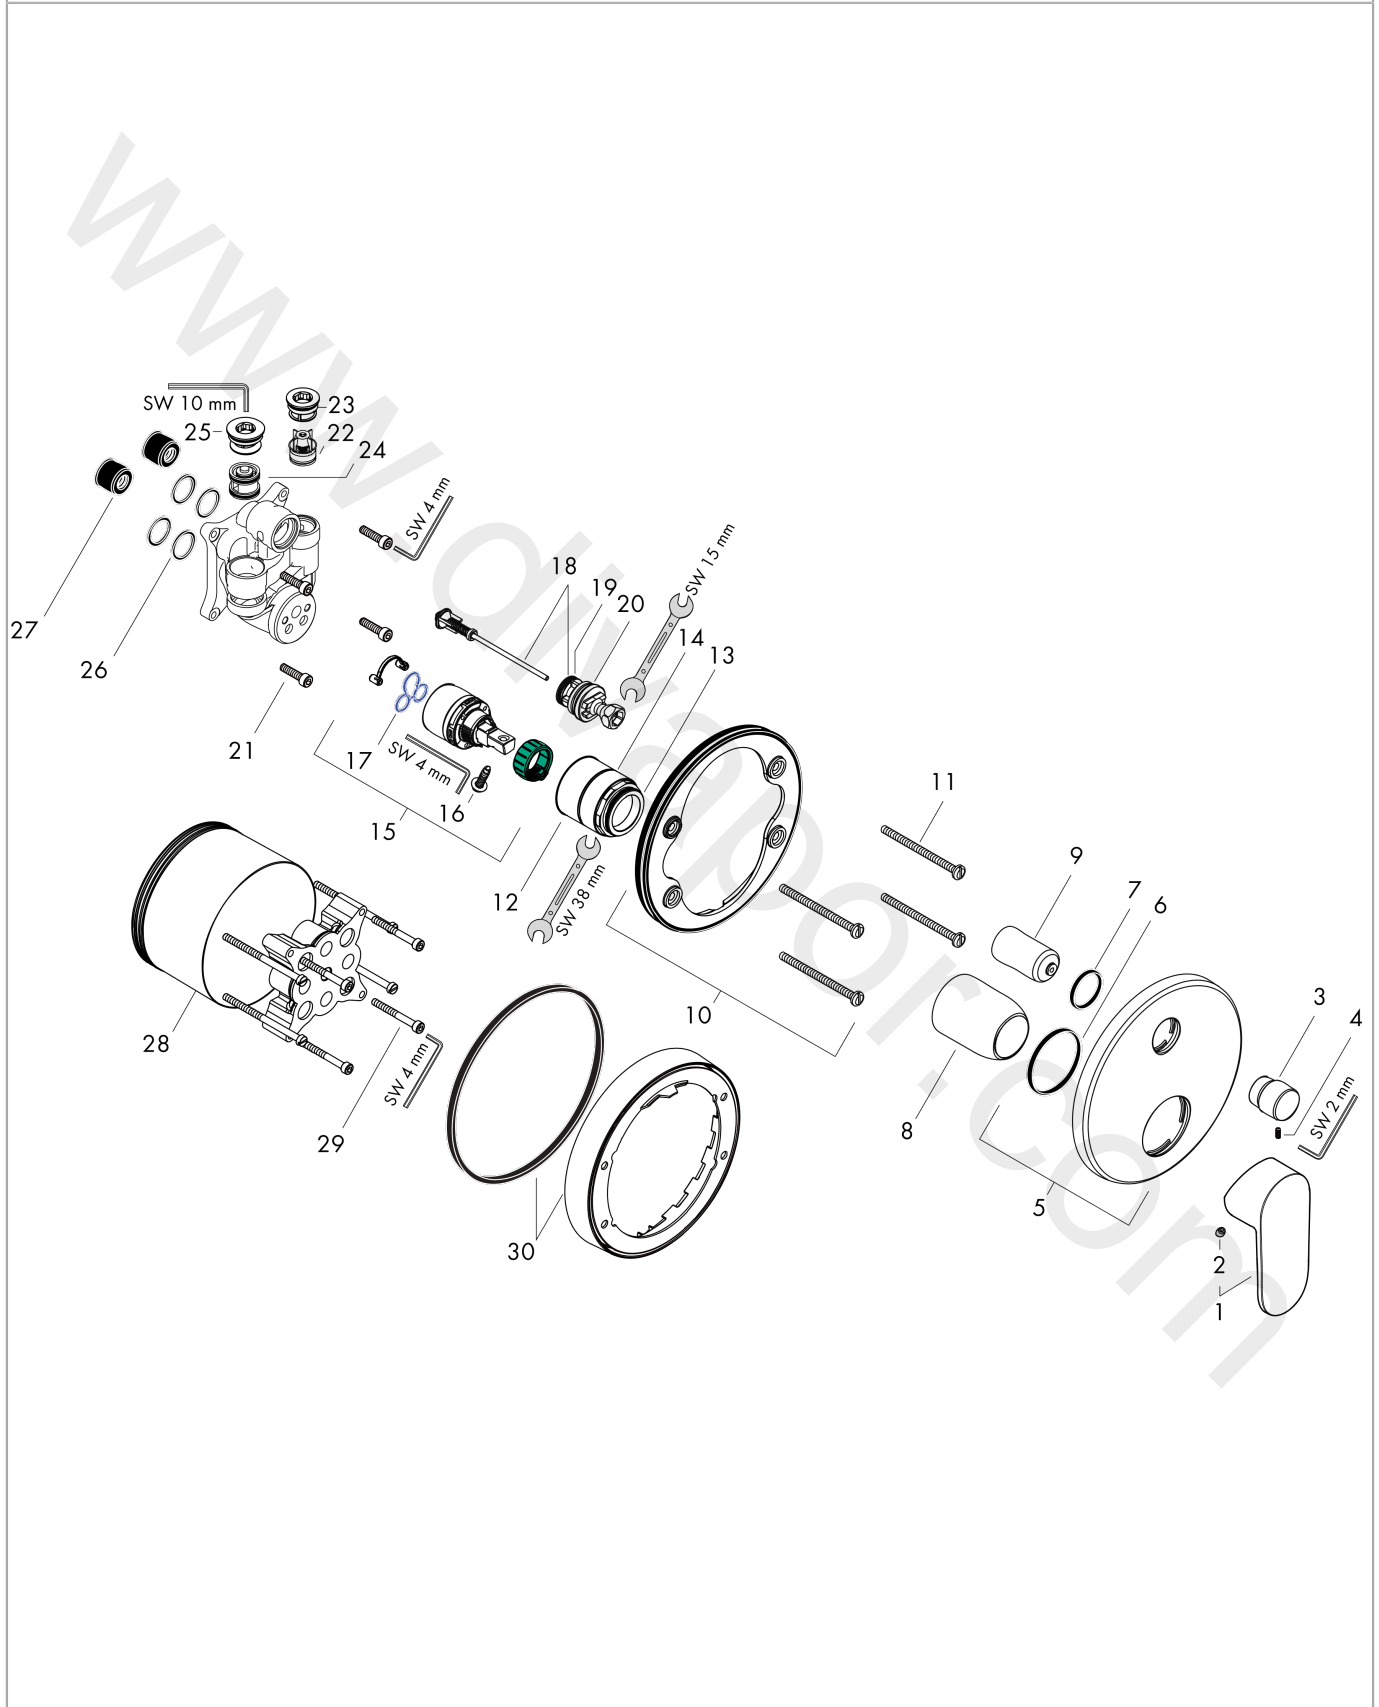

Vernis Blend

Single lever bath mixer for concealed installation with integrated security combination according to EN1717 for iBox universal

Finish: **Chrome** Article Number: **71467000**

Exploded Drawing

Year of production: >04/21

Vernis Blend

Single lever bath mixer for concealed installation with integrated security combination according to EN1717 for iBox universal

Finish: **Chrome** Article Number: **71467000**

Spare part list

Year of production: >04/21

Pos.	Description	Article Number	Price	PU
1	handle	93715000	£ 43,00	1
2	screw cover	96338000	£ 3,30	1
3	diverter knob	98795000	£ 51,00	1
4	hollow set screw M4x10	97667000	£ 3,30	1
5	escutcheon Ø 150 mm	98791000	£ 64,00	1
6	O-ring 43x3	98418000	£ 3,30	1
7	O-ring 23x3	98142000	£ 3,30	1
8	sleeve	98790000	£ 35,00	1
9	sleeve	98794000	£ 35,00	1
10	holder for escutcheon	98793000	£ 43,00	1
11	set of fixing screws	96454000	£ 9,00	1
12	nut	98796000	£ 43,00	1
13	O-ring 30x1,5	98433000	£ 3,30	1
14	O-ring 39x1,5	98400000	£ 3,30	1
15	cartridge, assy	92730000	£ 35,00	1
16	locking screw for handle	95140000	£ 6,10	1
17	seal	95008000	£ 9,00	1
18	selector assy	95014000	£ 64,00	1
19	O-ring 16x2,3	98207000	£ 3,30	1
20	O-ring 20x2,5	92602000	£ 6,10	1
21	set of screws	96525000	£ 9,00	1
22	non return valve	96655000	£ 13,30	1
23	O-ring 19x2	98426000	£ 3,30	1
24	vacuum breaker	96753000	£ 16,10	1
25	O-Ring 22x2	98185000	£ 3,30	1
26	O-ring 16x2	98133000	£ 3,30	1
27	noise reduction	94073000	£ 25,00	1
28	extension 25 mm	13595000	£ 75,00	1
29	set of fixing screws	97747000	£ 3,30	1
30	extension 22 mm (Ø 150 mm)	13597000	£ 72,00	1
a	concealed item	01800180	£ 163,00	1
b	fixation set	96615000	£ 59,00	1
c	conversion kit to escutcheon Ø 170 mm (bath mixer)	95354000	£ 96,00	1