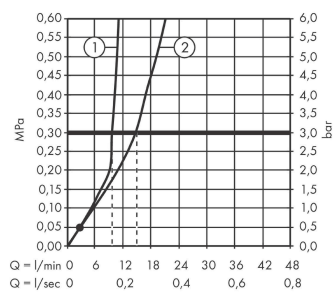

Basic set for single lever bath mixer for concealed installation

Finish: n.a. Article Number: 71465187

Description

product features

- connection dimension: DN15
- flow rate at free through-flow: 20 l/min
- ceramic cartridge
- maximum flow rate at 3 bar: 20 l/min

Product image

Scale drawing

Flowchart

Basic set for single lever bath mixer for concealed installation
 Finish: n.a. Article Number: 71465187

Exploded Drawing

Year of production: >04/20

Basic set for single lever bath mixer for concealed installationFinish: n.a. Article Number: **71465187****Spare part list**

Year of production: >04/20

Pos.	Description	Article Number	Price	PU
1	nut	93711000	-	1
2	O-ring 38x2	98396000	£ 3,30	1
3	cartridge, assy	92730000	£ 35,00	1
4	locking screw for handle	95140000	£ 6,10	1
5	O-ring 34,65x1,78	93772000	-	1
6	selector	93722000	-	1