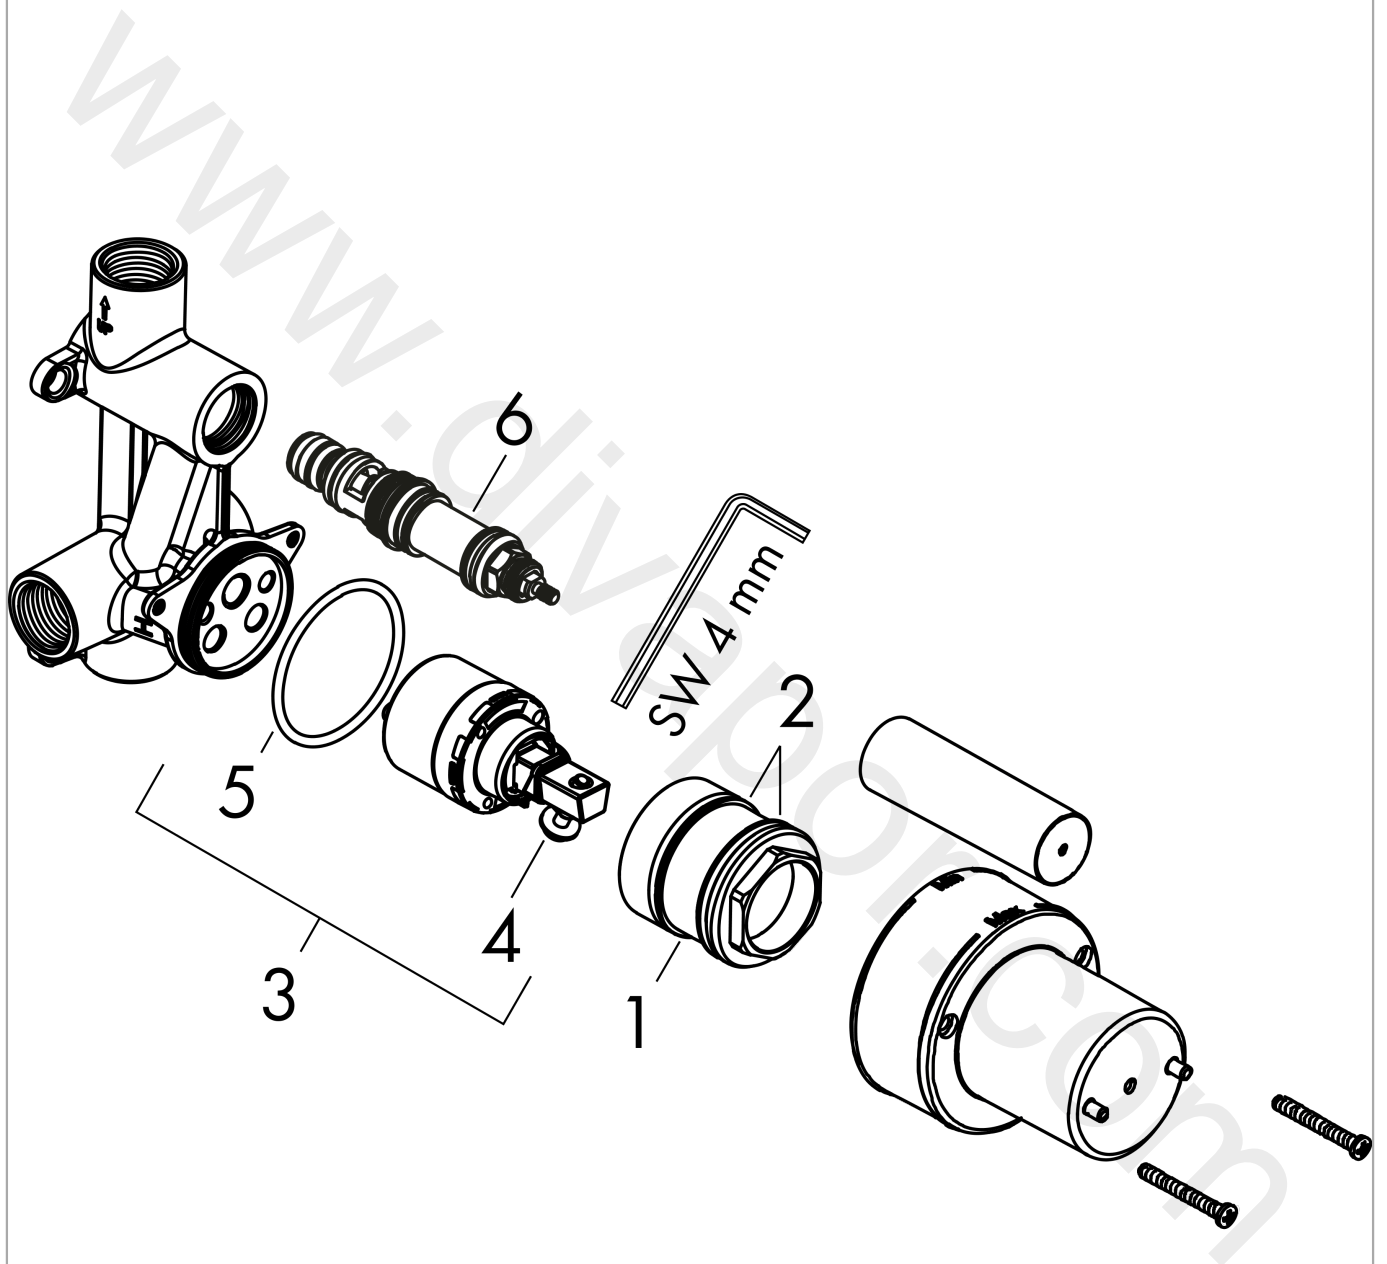

Basic set for single lever bath mixer for concealed installation

Finish: n.a. Article Number: 71465187

Description

product features

- connection dimension: DN15
- flow rate at free through-flow: 20 l/min
- ceramic cartridge
- maximum flow rate at 3 bar: 20 l/min

Product image

Scale drawing

Flowchart

Basic set for single lever bath mixer for concealed installation
 Finish: n.a. Article Number: 71465187

Exploded Drawing

Year of production: >04/20

Basic set for single lever bath mixer for concealed installationFinish: n.a. Article Number: **71465187****Spare part list**

Year of production: >04/20

Pos.	Description	Article Number	Price	PU
1	nut	93711000	-	1
2	O-ring 38x2	98396000	£ 3,30	1
3	cartridge, assy	92730000	£ 35,00	1
4	locking screw for handle	95140000	£ 6,10	1
5	O-ring 34,65x1,78	93772000	-	1
6	selector	93722000	-	1