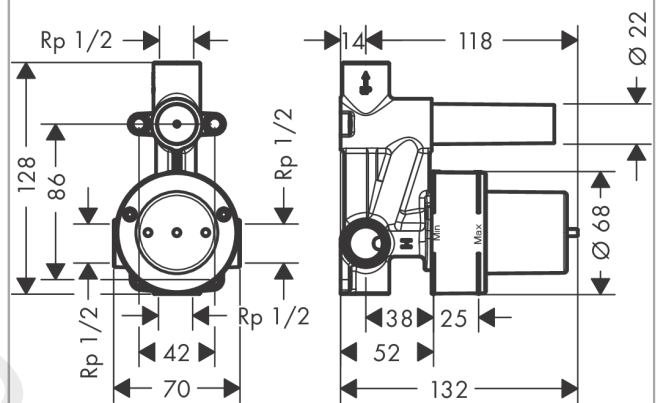

Basic set for single lever bath mixer for concealed installation

Finish: n.a. Article Number: 71465187

Description

product features

- connection dimension: DN15
- flow rate at free through-flow: 20 l/min
- ceramic cartridge
- maximum flow rate at 3 bar: 20 l/min

Product image

Scale drawing

Flowchart

Basic set for single lever bath mixer for concealed installation
 Finish: n.a. Article Number: 71465187

Exploded Drawing

Year of production: >04/20

Basic set for single lever bath mixer for concealed installationFinish: n.a. Article Number: **71465187****Spare part list**

Year of production: >04/20

Pos.	Description	Article Number	Price	PU
1	nut	93711000	-	1
2	O-ring 38x2	98396000	£ 3,30	1
3	cartridge, assy	92730000	£ 35,00	1
4	locking screw for handle	95140000	£ 6,10	1
5	O-ring 34,65x1,78	93772000	-	1
6	selector	93722000	-	1