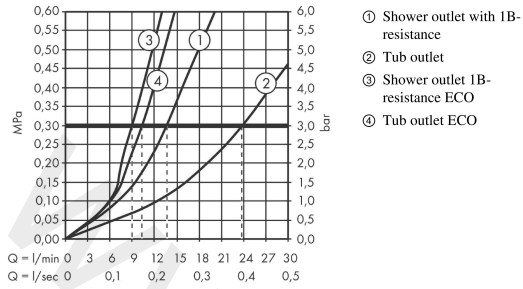

Vernis Shape
Single lever bath and shower mixer Monotrou with 2 flow rates
 Finish: **Chrome** Article Number: **71464000**

Description

product features

- 2 functions
- projection: 95 mm
- spray type mixer: laminar spray
- maximum flow rate at 3 bar: 24 l/min
- flow rate for bath spout at 3 bar: 24 l/min
- flow rate of hand shower at 3 bar: 13,7 l/min
- ceramic cartridge with Eco handle position for 2 flow rates
- temperature limitation adjustable
- diverter with automatic resetting
- protected against backflow, according to DIN EN 1717
- suitable for continuous flow water heaters
- connection dimension: DN15
- connection type: G 3/8 connections
- installation on bath rim
- min. operating pressure: 1 bar
- max. operating pressure: 10 bar
- no additional maintenance opening required

Article Details

Price excl. VAT 173,33 £

Technology

Product image

Scale drawing

Vernis Shape
Single lever bath and shower mixer Monotrou with 2 flow rates
 Finish: **Chrome** Article Number: **71464000**

Flowchart

www.divapor.com

Vernis Shape
Single lever bath and shower mixer Monotrou with 2 flow rates
 Finish: **Chrome** Article Number: **71464000**

Exploded Drawing

Year of production: >04/21

Vernis Shape
Single lever bath and shower mixer Monotrou with 2 flow rates
 Finish: **Chrome** Article Number: **71464000**