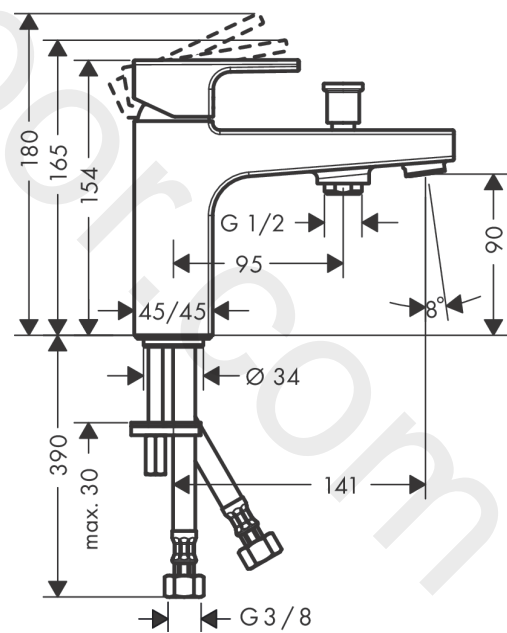

Vernis Shape
Single lever bath and shower mixer Monotrou with 2 flow rates
 Finish: **Chrome** Article Number: **71464000**

Description

product features

- 2 functions
- projection: 95 mm
- spray type mixer: laminar spray
- maximum flow rate at 3 bar: 24 l/min
- flow rate for bath spout at 3 bar: 24 l/min
- flow rate of hand shower at 3 bar: 13,7 l/min
- ceramic cartridge with Eco handle position for 2 flow rates
- temperature limitation adjustable
- diverter with automatic resetting
- protected against backflow, according to DIN EN 1717
- suitable for continuous flow water heaters
- connection dimension: DN15
- connection type: G 3/8 connections
- installation on bath rim
- min. operating pressure: 1 bar
- max. operating pressure: 10 bar
- no additional maintenance opening required

Article Details

Price excl. VAT 173,33 £

Technology

Product image

Scale drawing

Vernis Shape
Single lever bath and shower mixer Monotrou with 2 flow rates
 Finish: **Chrome** Article Number: **71464000**

Flowchart

Spare part list

Year of production: >04/21

Pos.	Description	Article Number	Price	PU
1	handle	93684000	£ 35,00	1
2	screw cover	96338000	£ 3,30	1
3	flange	97406000	£ 20,50	1
4	nut	95870000	£ 25,00	1
5	O-ring 33x2	98154000	£ 3,30	1
6	cartridge, assy	95730000	£ 43,00	1
7	locking screw for handle	95140000	£ 6,10	1
8	seal	95008000	£ 9,00	1
9	adapter for cartridge	97773000	£ 9,00	1
10	O-Ring 32x2	98193000	£ 3,30	1
11	O-ring 9x1,8	98118000	£ 3,30	1
12	diverter knob	93766000	-	1
13	sleeve	97979000	£ 16,10	1
14	selector	97978000	£ 64,00	1
15	aerator laminar	93649000	£ 20,50	1
16	seal Ø 42	98722000	£ 6,10	1
17	fixing set	96016000	£ 35,00	1
18	connection hose 450 mm M10x1 G3/8	96507000	£ 43,00	1
19	O-ring 8x1,75	97827000	£ 3,30	1