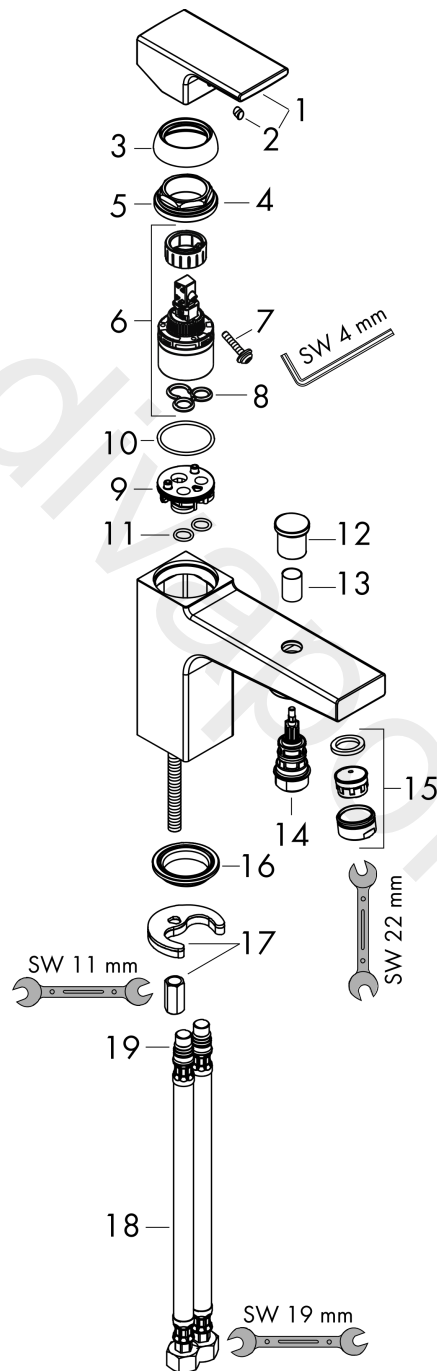

Vernis Shape
Single lever bath and shower mixer Monotrou with 2 flow rates
Finish: **Chrome** Article Number: **71464000**

Exploded Drawing

Year of production: >04/21

Vernis Shape
Single lever bath and shower mixer Monotrou with 2 flow rates
Finish: **Chrome** Article Number: **71464000**

Spare part list

Year of production: >04/21

Pos.	Description	Article Number	Price	PU
1	handle	93684000	£ 35,00	1
2	screw cover	96338000	£ 3,30	1
3	flange	97406000	£ 20,50	1
4	nut	95870000	£ 25,00	1
5	O-ring 33x2	98154000	£ 3,30	1
6	cartridge, assy	95730000	£ 43,00	1
7	locking screw for handle	95140000	£ 6,10	1
8	seal	95008000	£ 9,00	1
9	adapter for cartridge	97773000	£ 9,00	1
10	O-Ring 32x2	98193000	£ 3,30	1
11	O-ring 9x1,8	98118000	£ 3,30	1
12	diverter knob	93766000	-	1
13	sleeve	97979000	£ 16,10	1
14	selector	97978000	£ 64,00	1
15	aerator laminar	93649000	£ 20,50	1
16	seal Ø 42	98722000	£ 6,10	1
17	fixing set	96016000	£ 35,00	1
18	connection hose 450 mm M10x1 G3/8	96507000	£ 43,00	1
19	O-ring 8x1,75	97827000	£ 3,30	1