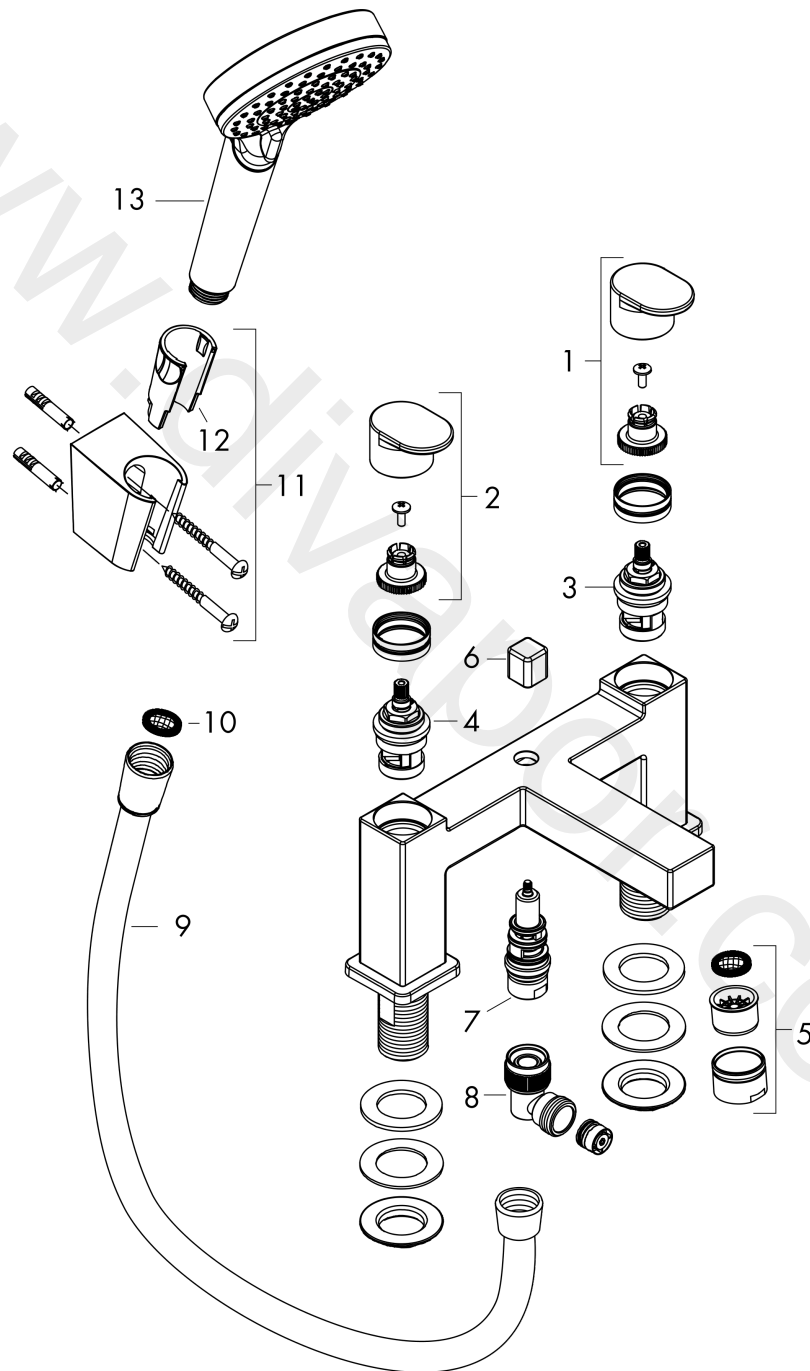

**Vernis Shape**

**2-hole rim mounted bath mixer with diverter valve and Vernis Blend hand shower Vario**

Finish: **Matt Black** Article Number: **71462670**

**Flowchart**

www.divapor.com

**Vernis Shape**

**2-hole rim mounted bath mixer with diverter valve and Vernis Blend hand shower Vario**

Finish: **Matt Black** Article Number: **71462670**

**Exploded Drawing**

Year of production: >04/21

**Vernis Shape**

**2-hole rim mounted bath mixer with diverter valve and Vernis Blend hand shower Vario**

Finish: **Matt Black** Article Number: **71462670**

**Spare part list**

Year of production: >04/21

Pos.	Description	Article Number	Price	PU
1	handle for cold water	93953670	-	1
2	handle for hot water	93952670	-	1
3	shut off unit left closing	93945000	£ 43,00	1
4	shut off unit right closing	93944000	£ 43,00	1
5	aerator cpl.	93950670	-	1
6	diverter knob	93951000	£ 16,10	1
7	selector	93948000	£ 43,00	1
8	non return valve	97980000	£ 16,10	1
9	shower hose Isiflex'B 1,60 m	28276670	£ 53,16	1
10	filter packing	94246000	£ 3,30	1
11	shower holder	28331670	£ 60,24	1
12	guide	98918000	£ 3,30	1
13	handshower	26270670	£ 37,80	1