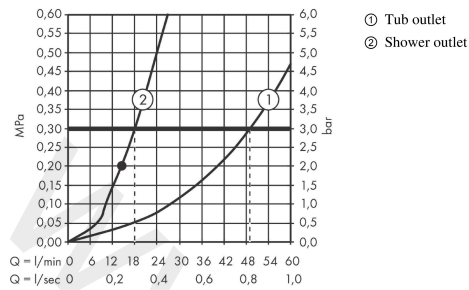

**Vernis Shape**

**2-hole rim mounted bath mixer with diverter valve and Vernis Blend hand shower Vario**

Finish: **Matt Black** Article Number: **71462670**

**Flowchart**

www.divapor.com

**Vernis Shape**

**2-hole rim mounted bath mixer with diverter valve and Vernis Blend hand shower Vario**

Finish: **Matt Black** Article Number: **71462670**

**Exploded Drawing**

Year of production: >04/21

**Vernis Shape**

**2-hole rim mounted bath mixer with diverter valve and Vernis Blend hand shower Vario**

Finish: **Matt Black** Article Number: **71462670**

**Spare part list**

Year of production: >04/21

Pos.	Description	Article Number	Price	PU
1	handle for cold water	93953670	-	1
2	handle for hot water	93952670	-	1
3	shut off unit left closing	93945000	£ 43,00	1
4	shut off unit right closing	93944000	£ 43,00	1
5	aerator cpl.	93950670	-	1
6	diverter knob	93951000	£ 16,10	1
7	selector	93948000	£ 43,00	1
8	non return valve	97980000	£ 16,10	1
9	shower hose Isiflex'B 1,60 m	28276670	£ 53,16	1
10	filter packing	94246000	£ 3,30	1
11	shower holder	28331670	£ 60,24	1
12	guide	98918000	£ 3,30	1
13	handshower	26270670	£ 37,80	1