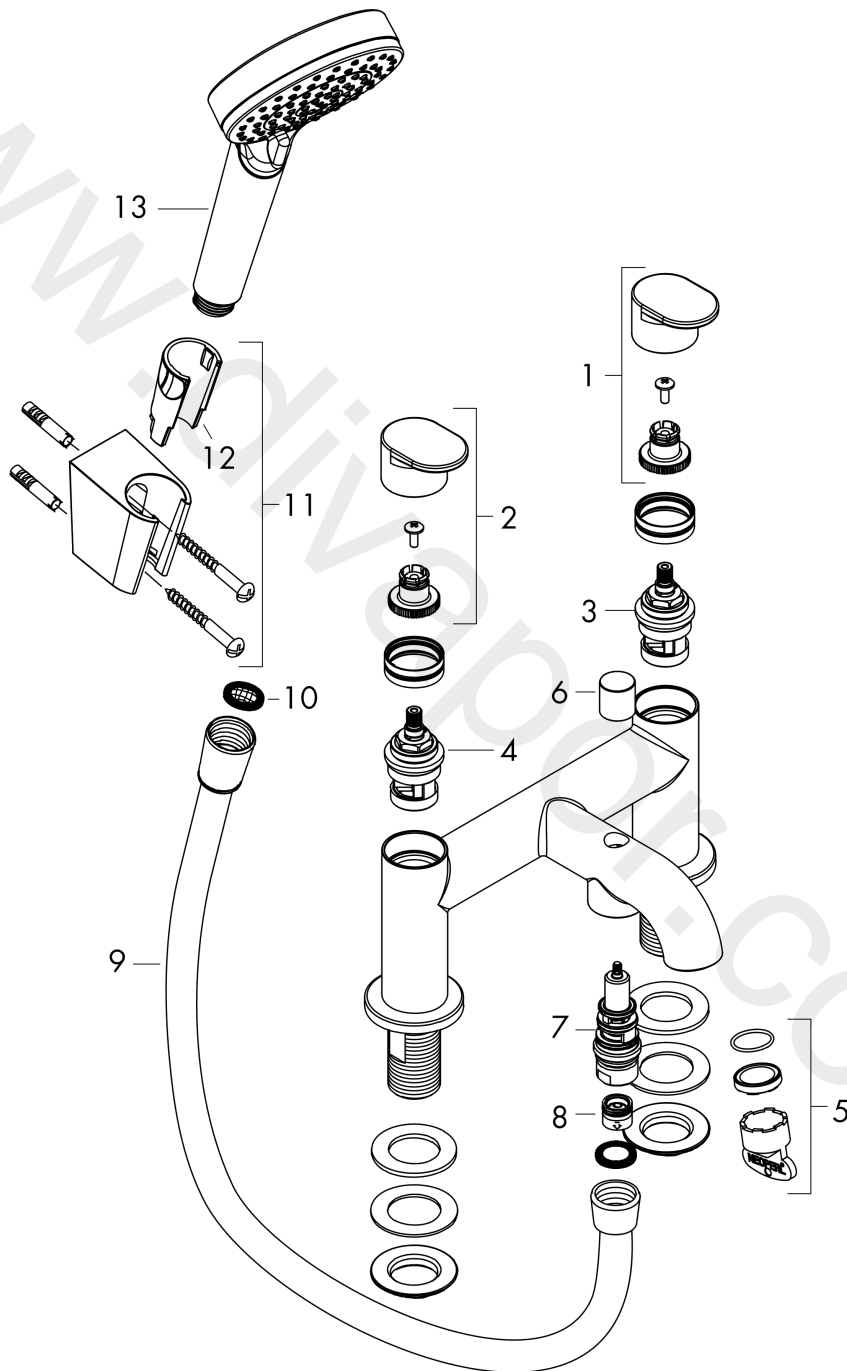

**Vernis Blend**

**2-hole rim mounted bath mixer with diverter valve and Vernis Blend hand shower Vario**

Finish: **Matt Black** Article Number: **71461670**

**Flowchart**

**Vernis Blend**

**2-hole rim mounted bath mixer with diverter valve and Vernis Blend hand shower Vario**

Finish: **Matt Black** Article Number: **71461670**

**Exploded Drawing**

Year of production: >04/21

## Vernis Blend

2-hole rim mounted bath mixer with diverter valve and Vernis Blend hand shower Vario

Finish: **Matt Black** Article Number: **71461670**

### Spare part list

Year of production: >04/21

| Pos. | Description                  | Article Number | Price   | PU |
|------|------------------------------|----------------|---------|----|
| 1    | handle for cold water        | 93943670       | -       | 1  |
| 2    | handle for hot water         | 93942670       | -       | 1  |
| 3    | shut off unit left closing   | 93945000       | £ 43,00 | 1  |
| 4    | shut off unit right closing  | 93944000       | £ 43,00 | 1  |
| 5    | aerator cpl.                 | 93947000       | -       | 1  |
| 6    | diverter knob                | 93949670       | -       | 1  |
| 7    | selector                     | 93948000       | £ 43,00 | 1  |
| 8    | non return valve             | 97980000       | £ 16,10 | 1  |
| 9    | shower hose Isiflex'B 1,60 m | 28276670       | £ 53,16 | 1  |
| 10   | filter packing               | 94246000       | £ 3,30  | 1  |
| 11   | shower holder                | 28331670       | £ 60,24 | 1  |
| 12   | guide                        | 98918000       | £ 3,30  | 1  |
| 13   | handshower                   | 26270670       | £ 37,80 | 1  |