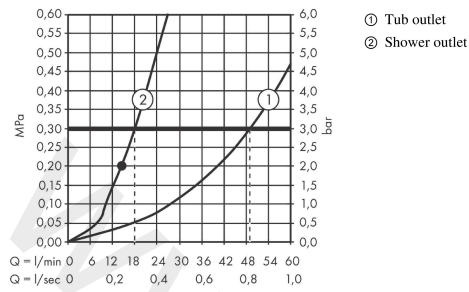

**Vernis Blend**

**2-hole rim mounted bath mixer with diverter valve and Vernis Blend hand shower Vario**

Finish: **Matt Black** Article Number: **71461670**

**Flowchart**

**Vernis Blend**

**2-hole rim mounted bath mixer with diverter valve and Vernis Blend hand shower Vario**