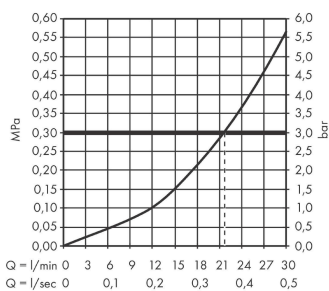

Vernis Shape

Bath spout

Finish: **Matt Black**

Article Number: **71460677**

Description

product features

- with escutcheon
- projection: 204 mm
- wall-mounted
- maximum flow rate at 3 bar: 21,7 l/min
- connection dimension: G 1/2
- spray type: normal spray

Technology

Product image

Scale drawing

Flowchart

The consumption was measured in combination with the appropriate fittings (thermostat/mixer/ in-wall valve) to reflect actual application in practice.

Vernis Shape
Bath spout

Pos.	Description	Article Number	Price	PU
1	aerator M24x1 (38 l/min)	92513670	£ 19,80	1
2	hollow set screw M5x5	98446000	£ 3,30	1
3	connecting thread G½	93726000	£ 20,50	1
4	O-ring 13x2	98128000	£ 3,30	1