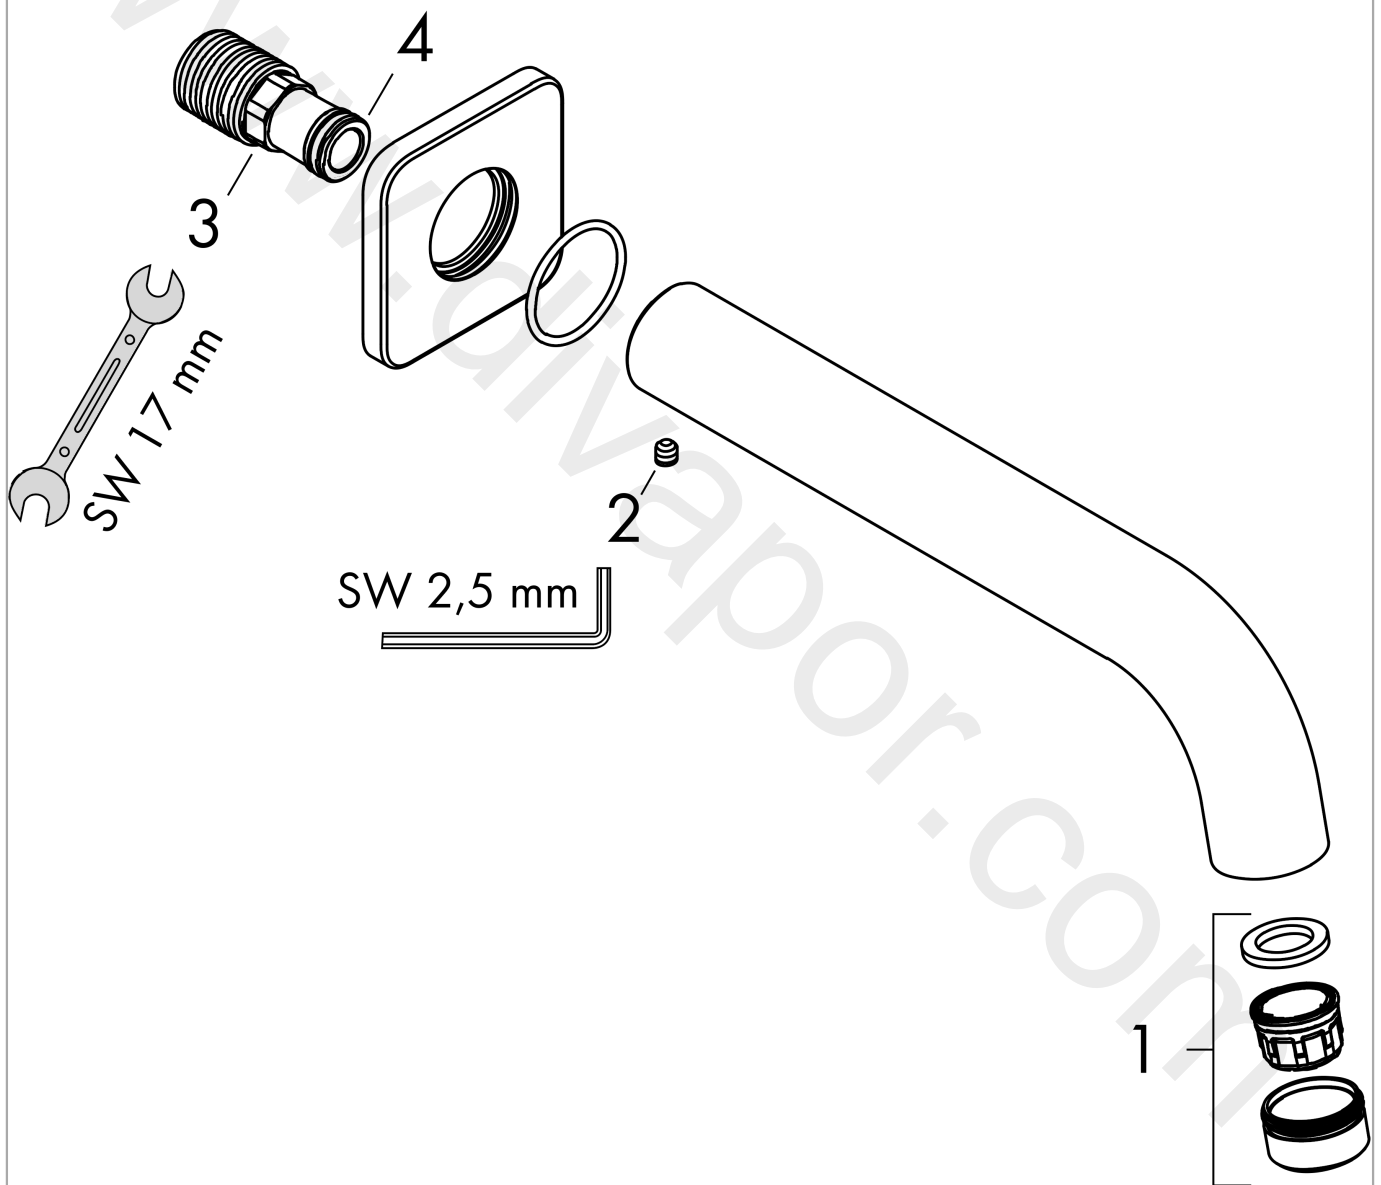

Vernis Shape

Bath spout

Finish: **Matt Black**

Article Number: **71460677**

Description

product features

- with escutcheon
- projection: 204 mm
- wall-mounted
- maximum flow rate at 3 bar: 21,7 l/min
- connection dimension: G 1/2
- spray type: normal spray

Technology

Product image

Scale drawing

Flowchart

The consumption was measured in combination with the appropriate fittings (thermostat/mixer/ in-wall valve) to reflect actual application in practice.

Vernis Shape
Bath spout

Finish: **Matt Black** Article Number: **71460677**

Exploded Drawing

Year of production: >04/21

Vernis Shape

Bath spout

Finish: **Matt Black** Article Number: **71460677**

Spare part list

Year of production: >04/21

Pos.	Description	Article Number	Price	PU
1	aerator M24x1 (38 l/min)	92513670	£ 19,80	1
2	hollow set screw M5x5	98446000	£ 3,30	1
3	connecting thread G½	93726000	£ 20,50	1
4	O-ring 13x2	98128000	£ 3,30	1