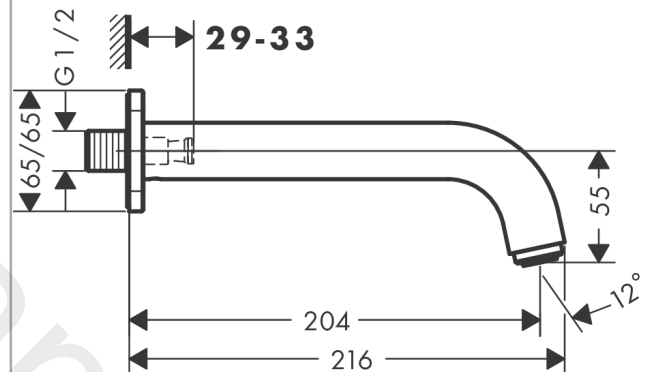

Vernis Shape

Bath spout

Finish: **Matt Black**

Article Number: **71460677**

Description

product features

- with escutcheon
- projection: 204 mm
- wall-mounted
- maximum flow rate at 3 bar: 21,7 l/min
- connection dimension: G 1/2
- spray type: normal spray

Technology

Product image

Scale drawing

Flowchart

The consumption was measured in combination with the appropriate fittings (thermostat/mixer/ in-wall valve) to reflect actual application in practice.

Vernis Shape
Bath spout

Finish: **Matt Black** Article Number: **71460677**

Exploded Drawing

Year of production: >04/21

Vernis Shape

Bath spout

Finish: **Matt Black** Article Number: **71460677**

Spare part list

Year of production: >04/21

Pos.	Description	Article Number	Price	PU
1	aerator M24x1 (38 l/min)	92513670	£ 19,80	1
2	hollow set screw M5x5	98446000	£ 3,30	1
3	connecting thread G½	93726000	£ 20,50	1
4	O-ring 13x2	98128000	£ 3,30	1