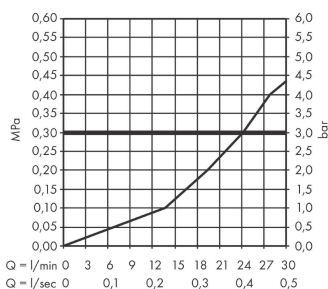

Vernis Shape Bath spout

Finish: **Matt Black** Article Number: **71460670**

Description

product features

- 1 function
- with escutcheon
- projection: 204 mm
- wall-mounted
- maximum flow rate at 3 bar: 21,7 l/min
- connection dimension: G 1/2
- spray type: normal spray
- WRAS 2111011
- WRAS 2111011 - Approval letter

Article Details

Price excl. VAT

119,00 £

Technology

Product image

Scale drawing

Flowchart

The consumption was measured in combination with the appropriate fittings (thermostat/mixer/ in-wall valve) to reflect actual application in practice.

Year of production: >04/21

Pos.	Description	Article Number	Price	PU
1	aerator M24x1 (38 l/min)	92513670	£ 19,80	1
2	hollow set screw M5x5	98446000	£ 3,30	1
3	connecting thread G½	93726000	£ 20,50	1
4	O-ring 13x2	98128000	£ 3,30	1