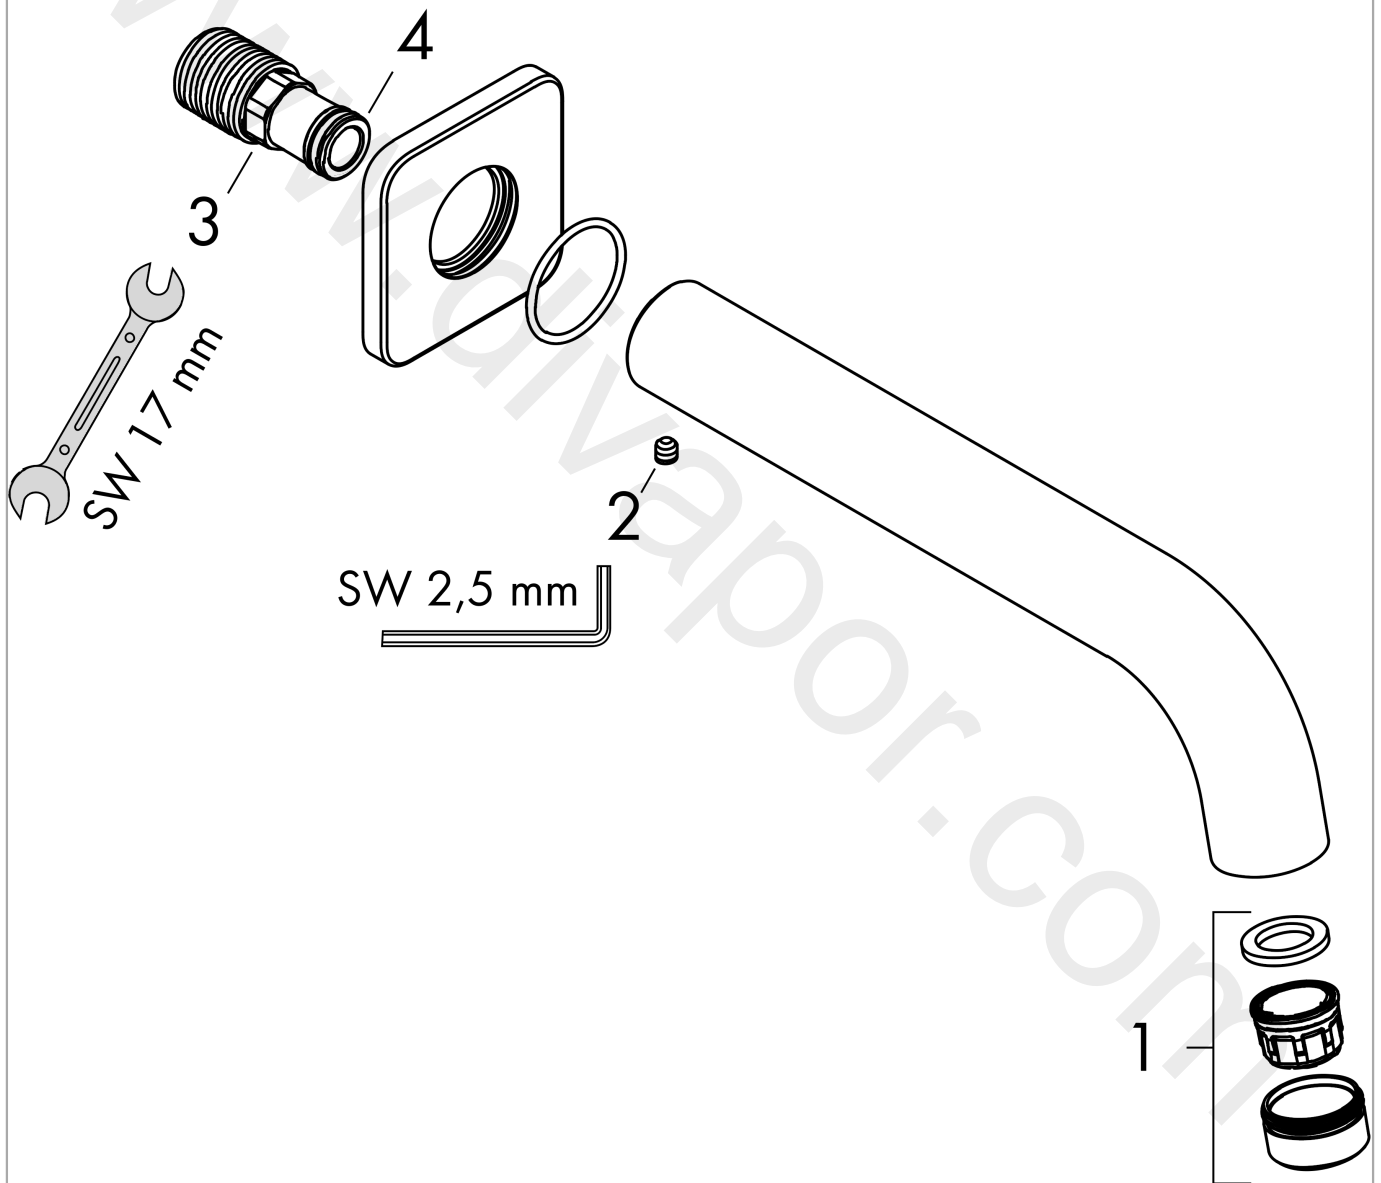

Vernis Shape Bath spout

Finish: **Matt Black** Article Number: **71460670**

Description

product features

- 1 function
- with escutcheon
- projection: 204 mm
- wall-mounted
- maximum flow rate at 3 bar: 21,7 l/min
- connection dimension: G 1/2
- spray type: normal spray
- WRAS 2111011
- WRAS 2111011 - Approval letter

Article Details

Price excl. VAT

119,00 £

Technology

Product image

Scale drawing

Flowchart

The consumption was measured in combination with the appropriate fittings (thermostat/mixer/ in-wall valve) to reflect actual application in practice.

Vernis Shape
Bath spout

Finish: **Matt Black** Article Number: **71460670**

Exploded Drawing

Year of production: >04/21

Vernis Shape**Bath spout**Finish: **Matt Black** Article Number: **71460670****Spare part list**

Year of production: >04/21

Pos.	Description	Article Number	Price	PU
1	aerator M24x1 (38 l/min)	92513670	£ 19,80	1
2	hollow set screw M5x5	98446000	£ 3,30	1
3	connecting thread G½	93726000	£ 20,50	1
4	O-ring 13x2	98128000	£ 3,30	1