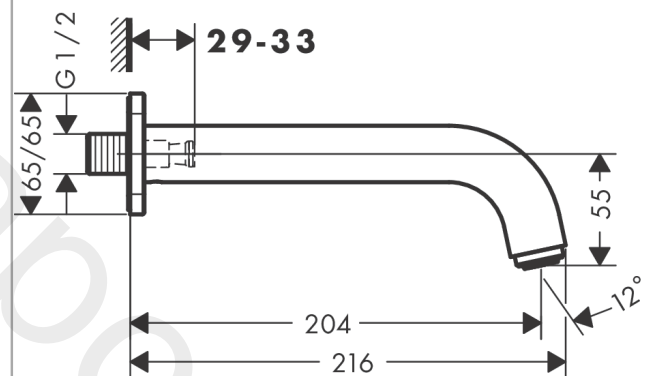

Vernis Shape Bath spout

Finish: **Matt Black** Article Number: **71460670**

Description

product features

- 1 function
- with escutcheon
- projection: 204 mm
- wall-mounted
- maximum flow rate at 3 bar: 21,7 l/min
- connection dimension: G 1/2
- spray type: normal spray
- WRAS 2111011
- WRAS 2111011 - Approval letter

Article Details

Price excl. VAT

119,00 £

Technology

Product image

Scale drawing

Flowchart

The consumption was measured in combination with the appropriate fittings (thermostat/mixer/ in-wall valve) to reflect actual application in practice.

Vernis Shape
Bath spout

Finish: **Matt Black** Article Number: **71460670**

Exploded Drawing

Year of production: >04/21

Vernis Shape**Bath spout**Finish: **Matt Black** Article Number: **71460670****Spare part list**

Year of production: >04/21

Pos.	Description	Article Number	Price	PU
1	aerator M24x1 (38 l/min)	92513670	£ 19,80	1
2	hollow set screw M5x5	98446000	£ 3,30	1
3	connecting thread G½	93726000	£ 20,50	1
4	O-ring 13x2	98128000	£ 3,30	1