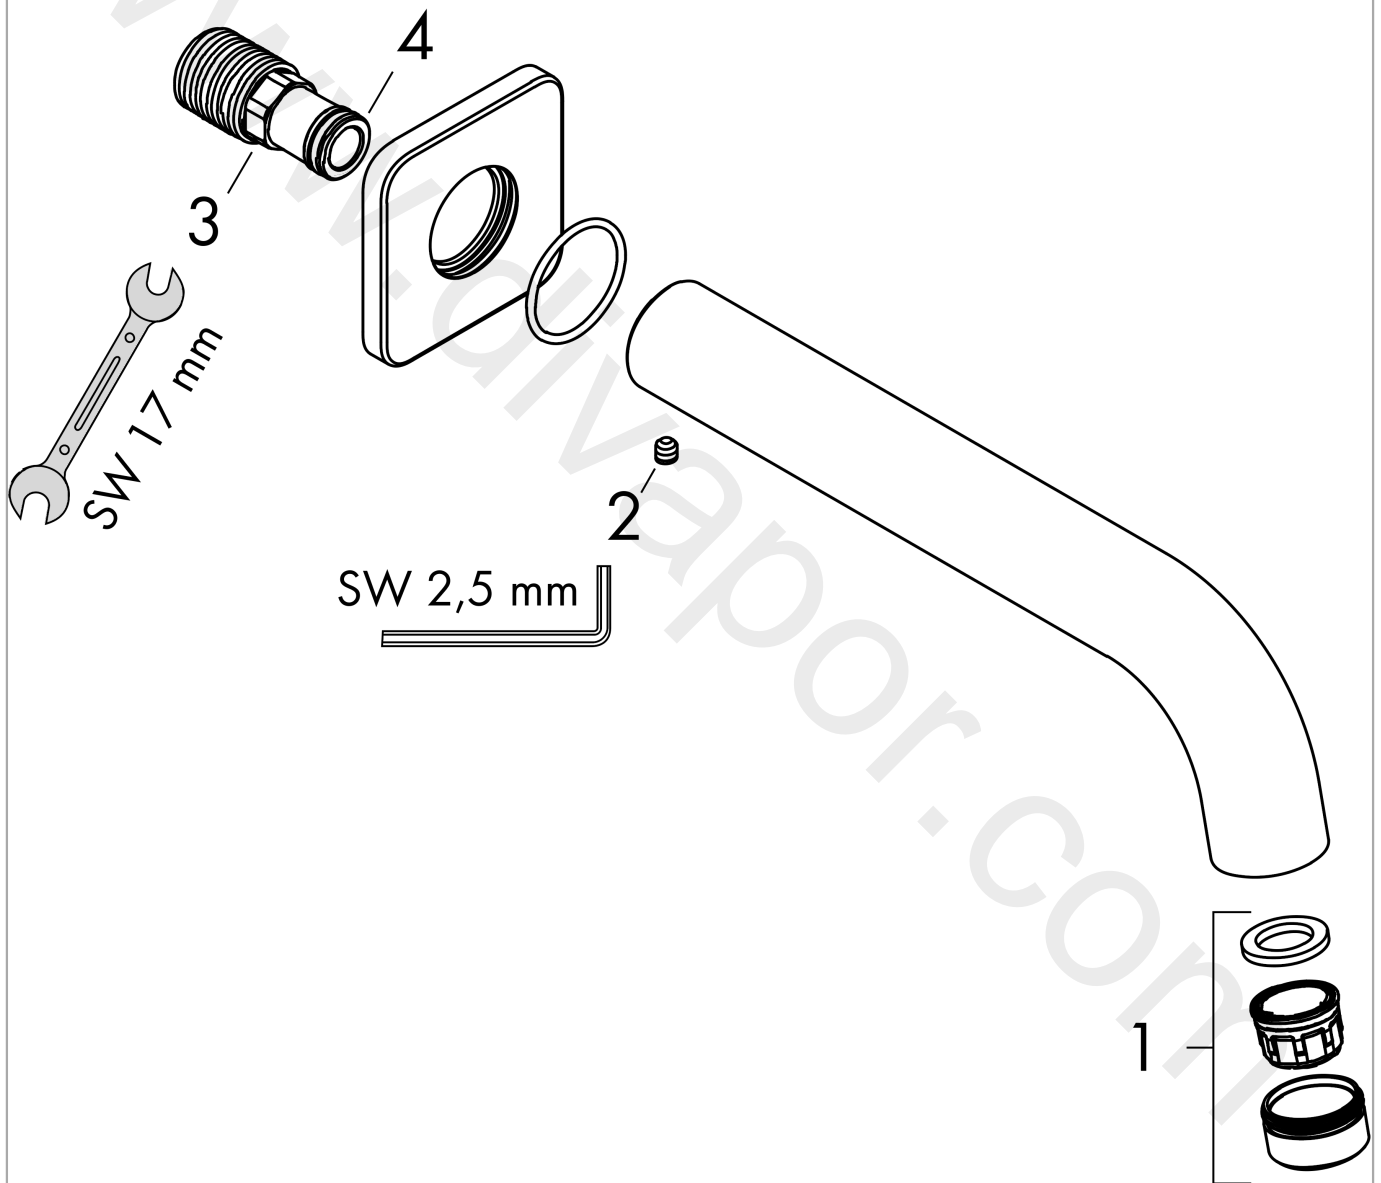

#### product features

- with escutcheon
- projection: 204 mm
- wall-mounted
- maximum flow rate at 3 bar: 21,7 l/min
- connection dimension: G 1/2
- spray type: normal spray

### Scale drawing

### Flowchart

The consumption was measured in combination with the appropriate fittings (thermostat/mixer/ in-wall valve) to reflect actual application in practice.

Vernis Shape  
Bath spout

Finish: **Chrome** Article Number: **71460007**

Exploded Drawing

Year of production: >04/20

**Vernis Shape****Bath spout**Finish: **Chrome** Article Number: **71460007****Spare part list**

Year of production: &gt;04/20

Pos.	Description	Article Number	Price	PU
1	aerator M24x1 (38 l/min)	92513000	£ 13,30	1
2	hollow set screw M5x5	98446000	£ 3,30	1
3	connecting thread G½	93726000	£ 20,50	1
4	O-ring 13x2	98128000	£ 3,30	1