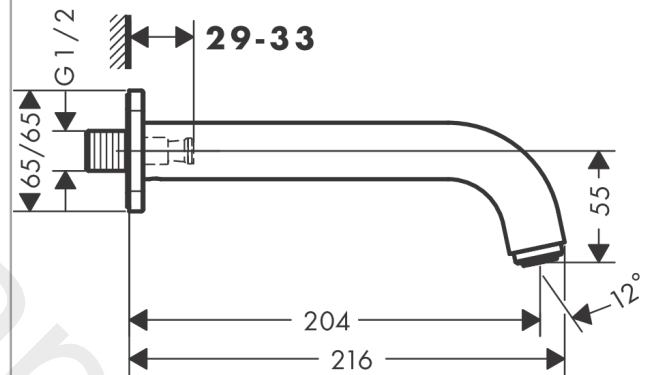

## Vernis Shape Bath spout

Finish: **Chrome** Article Number: **71460007**

#### product features

- with escutcheon
- projection: 204 mm
- wall-mounted
- maximum flow rate at 3 bar: 21,7 l/min
- connection dimension: G 1/2
- spray type: normal spray

### Flowchart

The consumption was measured in combination with the appropriate fittings (thermostat/mixer/ in-wall valve) to reflect actual application in practice.

Vernis Shape  
Bath spout

Finish: **Chrome** Article Number: **71460007**

Exploded Drawing

Year of production: >04/20

**Vernis Shape****Bath spout**Finish: **Chrome** Article Number: **71460007****Spare part list**

Year of production: &gt;04/20

Pos.	Description	Article Number	Price	PU
1	aerator M24x1 (38 l/min)	92513000	£ 13,30	1
2	hollow set screw M5x5	98446000	£ 3,30	1
3	connecting thread G½	93726000	£ 20,50	1
4	O-ring 13x2	98128000	£ 3,30	1