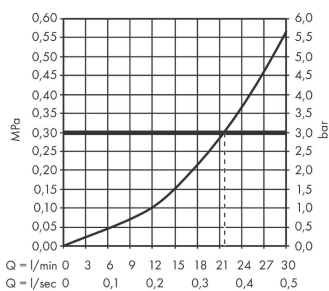

Flowchart

The consumption was measured in combination with the appropriate fittings (thermostat/mixer/ in-wall valve) to reflect actual application in practice.