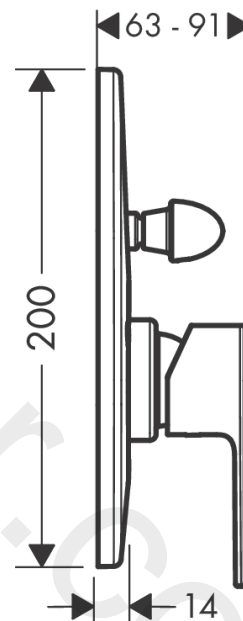

**Vernis Shape**  
**Single lever bath mixer for concealed installation**  
 Finish: **Matt Black** Article Number: **71458670**

#### product features

- 2 functions
- maximum flow rate at 3 bar: 30,7 l/min
- flow rate for bath spout at 3 bar: 30,7 l/min
- flow rate of hand shower at 3 bar: 27,4 l/min
- ceramic cartridge
- temperature limitation adjustable
- diverter with automatic resetting
- suitable for continuous flow water heaters
- connection type: basic set
- wall-mounted
- min. operating pressure: 1 bar
- max. operating pressure: 10 bar

### Scale drawing

## Spare part list

Year of production: >04/21

Pos.	Description	Article Number	Price	PU
1	handle	93719670	£ 64,00	1
2	screw cover	96338000	£ 3,30	1
3	escutcheon	93936670	-	1
4	O-Ring 48x3	95508000	£ 3,30	1
5	flange	96348670	£ 19,80	1
6	diverter assy with sleeve and handle	95015670	-	1
7	diverter knob	93937670	-	1
8	hollow set screw M4x10	97667000	£ 3,30	1
9	cover cap	95433670	£ 9,00	1
10	hollow screw	96065000	£ 6,10	1
11	O-ring 14x3	98130000	£ 3,30	1
12	O-ring 10x1,5	98123000	£ 3,30	1
13	O-ring 16x2,5	98134000	£ 3,30	1
14	O-ring 13x2	98128000	£ 3,30	1
15	selector assy	96937000	£ 20,50	1
16	extension set 28 mm tub mixer	32498000	£ 173,00	1
17	O-ring 12x1,5	98430000	£ 3,30	1