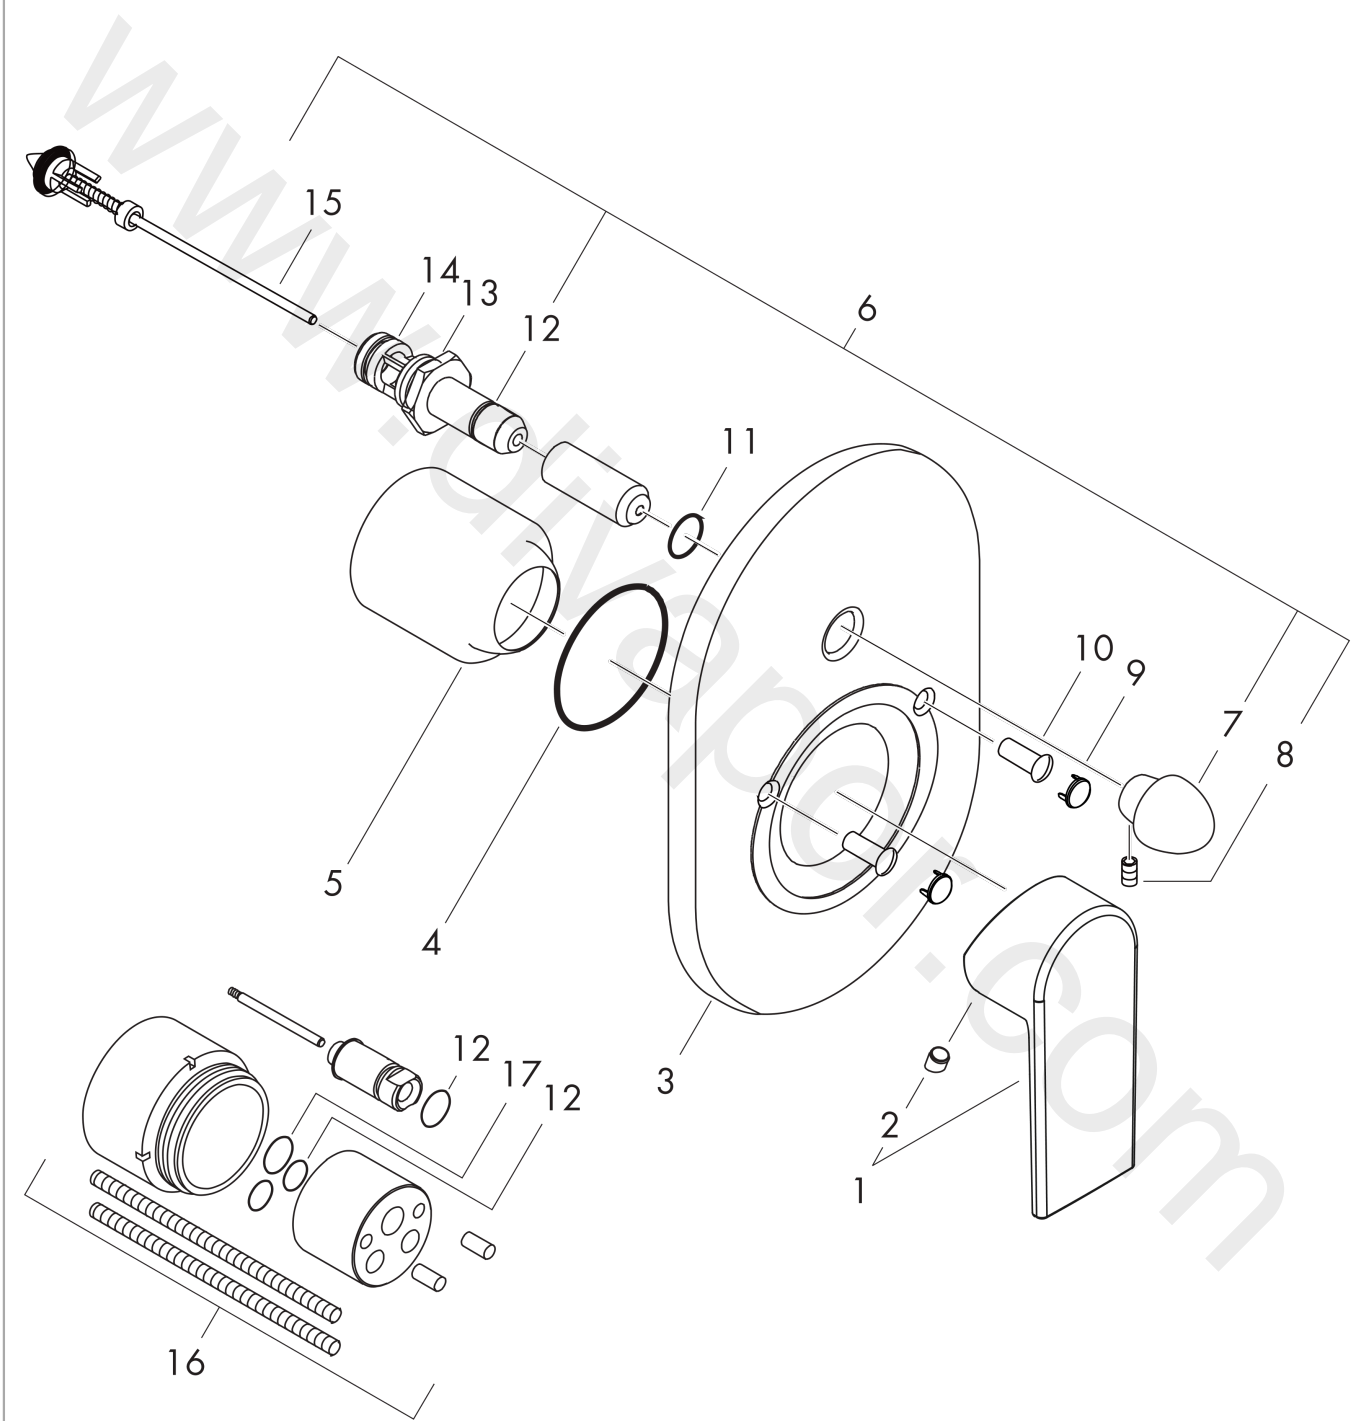

#### product features

- 2 functions
- maximum flow rate at 3 bar: 30,7 l/min
- flow rate for bath spout at 3 bar: 30,7 l/min
- flow rate of hand shower at 3 bar: 27,4 l/min
- ceramic cartridge
- temperature limitation adjustable
- diverter with automatic resetting
- suitable for continuous flow water heaters
- connection type: basic set
- wall-mounted
- min. operating pressure: 1 bar
- max. operating pressure: 10 bar

### Scale drawing

### Flowchart

**Vernis Shape**  
**Single lever bath mixer for concealed installation**  
 Finish: **Matt Black** Article Number: **71458670**

**Exploded Drawing**

Year of production: >04/21

**Vernis Shape**  
**Single lever bath mixer for concealed installation**  
 Finish: **Matt Black** Article Number: **71458670**

## Spare part list

Year of production: >04/21

Pos.	Description	Article Number	Price	PU
1	handle	93719670	£ 64,00	1
2	screw cover	96338000	£ 3,30	1
3	escutcheon	93936670	-	1
4	O-Ring 48x3	95508000	£ 3,30	1
5	flange	96348670	£ 19,80	1
6	diverter assy with sleeve and handle	95015670	-	1
7	diverter knob	93937670	-	1
8	hollow set screw M4x10	97667000	£ 3,30	1
9	cover cap	95433670	£ 9,00	1
10	hollow screw	96065000	£ 6,10	1
11	O-ring 14x3	98130000	£ 3,30	1
12	O-ring 10x1,5	98123000	£ 3,30	1
13	O-ring 16x2,5	98134000	£ 3,30	1
14	O-ring 13x2	98128000	£ 3,30	1
15	selector assy	96937000	£ 20,50	1
16	extension set 28 mm tub mixer	32498000	£ 173,00	1
17	O-ring 12x1,5	98430000	£ 3,30	1