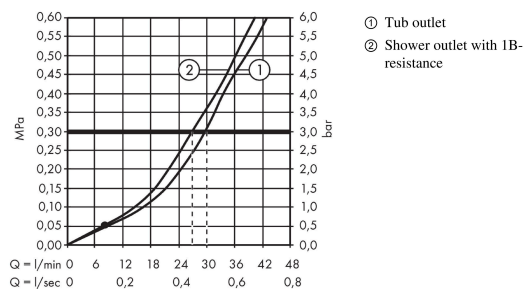

Vernis Shape
Single lever bath mixer for concealed installation
Finish: **Matt Black** Article Number: **71458670**

Description

product features

- 2 functions
- maximum flow rate at 3 bar: 30,7 l/min
- flow rate for bath spout at 3 bar: 30,7 l/min
- flow rate of hand shower at 3 bar: 27,4 l/min
- ceramic cartridge
- temperature limitation adjustable
- diverter with automatic resetting
- suitable for continuous flow water heaters
- connection type: basic set
- wall-mounted
- min. operating pressure: 1 bar
- max. operating pressure: 10 bar

Article Details

Price excl. VAT 61,80 £

Product image

Scale drawing

Flowchart