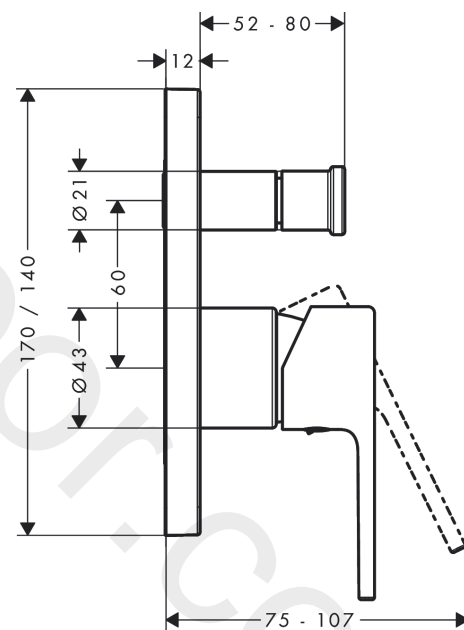

Vernis Shape
Single lever bath mixer for concealed installation
 Finish: **Chrome** Article Number: **71458007**

Description

product features

- 2 functions
- flow rate upper outlet: 20 l/min
- flow rate lower outlet: 20 l/min
- maximum flow rate at 3 bar: 20 l/min
- flow rate for bath spout at 3 bar: 20 l/min
- flow rate of hand shower at 3 bar: 10 l/min
- ceramic cartridge
- temperature limitation adjustable
- diverter with automatic resetting
- connection type: basic set
- wall-mounted
- max. operating pressure: 10 bar

Product image

Scale drawing

Flowchart

Vernis Shape
 Single lever bath mixer for concealed installation
 Finish: **Chrome** Article Number: **71458007**

Exploded Drawing

Year of production: >04/21

Vernis Shape
Single lever bath mixer for concealed installation
 Finish: **Chrome** Article Number: **71458007**

Spare part list

Year of production: >04/21

Pos.	Description	Article Number	Price	PU
1	handle	93719000	£ 43,00	1
2	screw cover	96338000	£ 3,30	1
3	escutcheon	93721000	-	1
4	O-ring 44x2,5	98162000	£ 3,30	1
5	flange	93680000	£ 9,00	1
6	selector	93722000	-	1
a	-	71962007	-	1