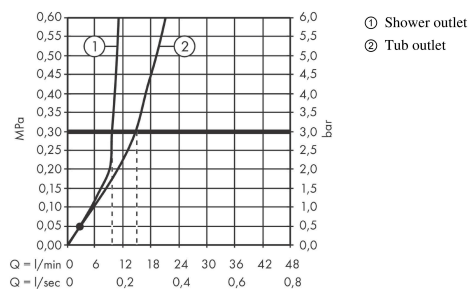

Vernis Shape
Single lever bath mixer for concealed installation
 Finish: **Chrome** Article Number: **71458007**

Description

product features

- 2 functions
- flow rate upper outlet: 20 l/min
- flow rate lower outlet: 20 l/min
- maximum flow rate at 3 bar: 20 l/min
- flow rate for bath spout at 3 bar: 20 l/min
- flow rate of hand shower at 3 bar: 10 l/min
- ceramic cartridge
- temperature limitation adjustable
- diverter with automatic resetting
- connection type: basic set
- wall-mounted
- max. operating pressure: 10 bar

Product image

Scale drawing

Flowchart

Vernis Shape
 Single lever bath mixer for concealed installation
 Finish: **Chrome** Article Number: **71458007**

Exploded Drawing

Year of production: >04/21

Vernis Shape
Single lever bath mixer for concealed installation
 Finish: **Chrome** Article Number: **71458007**