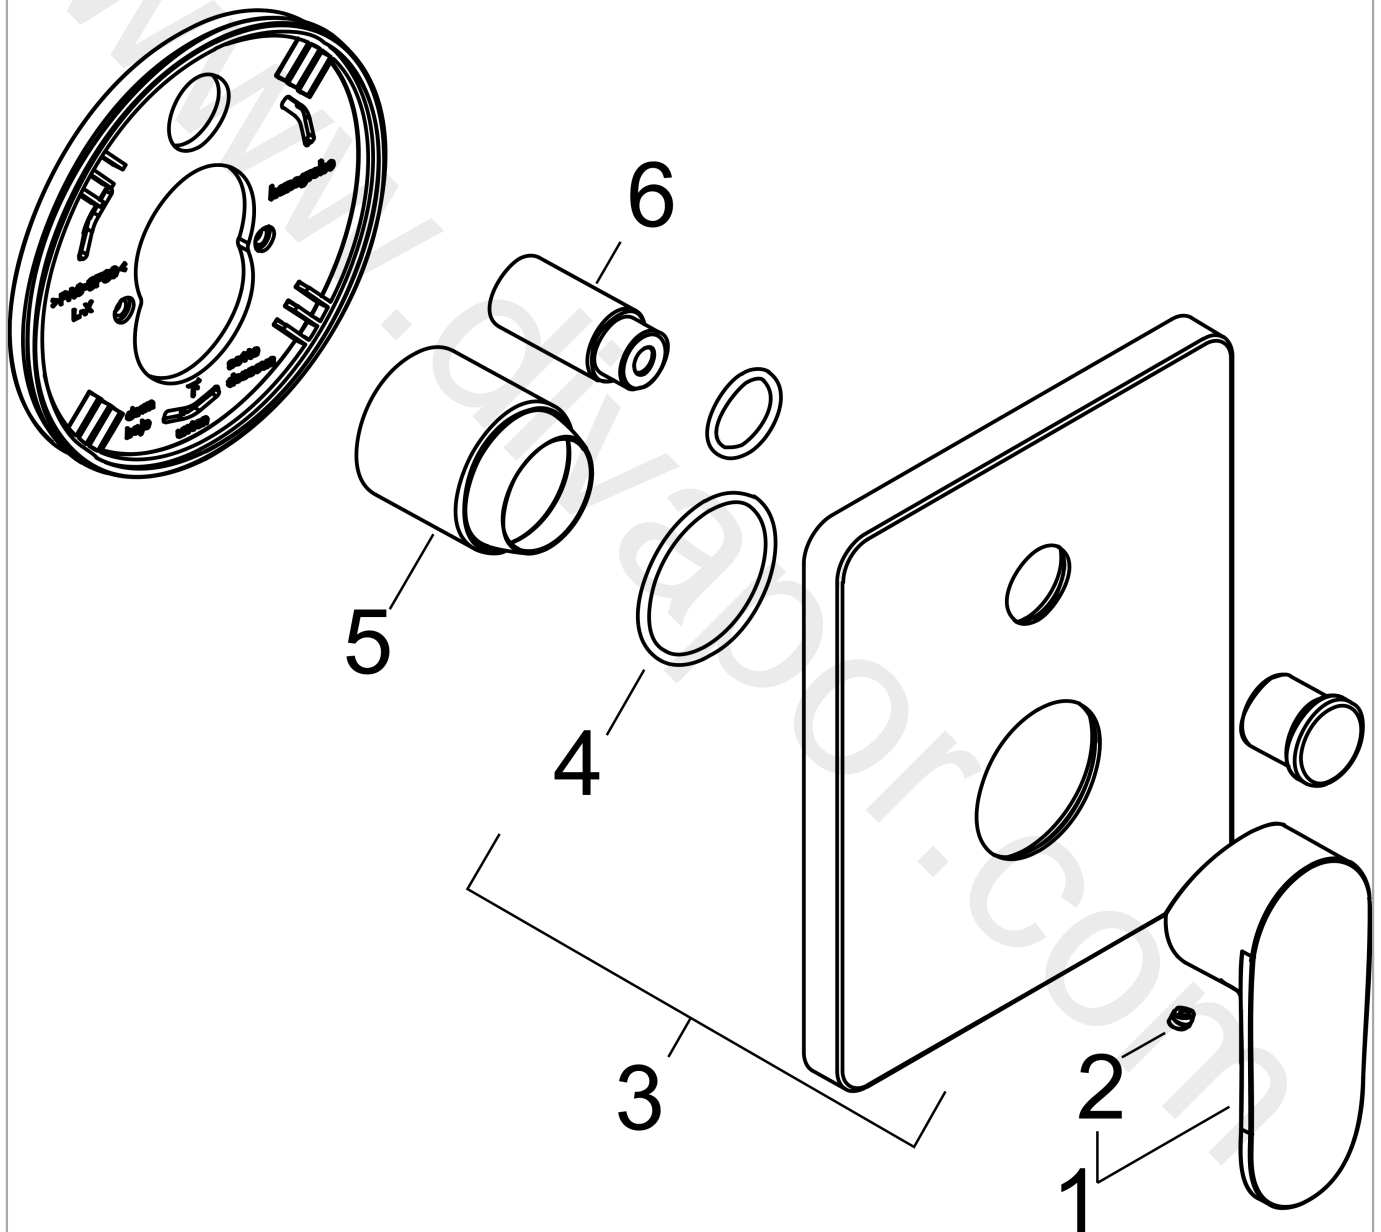

Vernis Shape
Single lever bath mixer for concealed installation
 Finish: **Chrome** Article Number: **71458007**

Description

product features

- 2 functions
- flow rate upper outlet: 20 l/min
- flow rate lower outlet: 20 l/min
- maximum flow rate at 3 bar: 20 l/min
- flow rate for bath spout at 3 bar: 20 l/min
- flow rate of hand shower at 3 bar: 10 l/min
- ceramic cartridge
- temperature limitation adjustable
- diverter with automatic resetting
- connection type: basic set
- wall-mounted
- max. operating pressure: 10 bar

Product image

Scale drawing

Flowchart

Vernis Shape
 Single lever bath mixer for concealed installation
 Finish: **Chrome** Article Number: **71458007**

Exploded Drawing

Year of production: >04/21

Vernis Shape
Single lever bath mixer for concealed installation
 Finish: **Chrome** Article Number: **71458007**

Spare part list

Year of production: >04/21

Pos.	Description	Article Number	Price	PU
1	handle	93719000	£ 43,00	1
2	screw cover	96338000	£ 3,30	1
3	escutcheon	93721000	-	1
4	O-ring 44x2,5	98162000	£ 3,30	1
5	flange	93680000	£ 9,00	1
6	selector	93722000	-	1
a	-	71962007	-	1