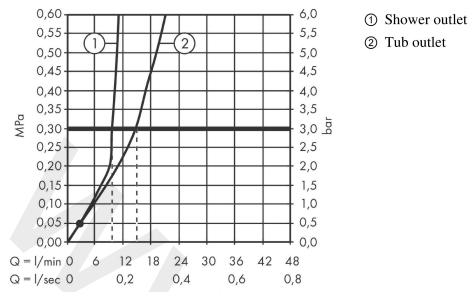

Vernis Shape
Bath mixer set for concealed installation
 Finish: **Chrome** Article Number: **71455007**

Description

product features

- consists of: single lever bath mixer, basic set
- 2 functions
- flow rate upper outlet: 20 l/min
- flow rate lower outlet: 20 l/min
- maximum flow rate at 3 bar: 20 l/min
- flow rate for bath spout at 3 bar: 20 l/min
- flow rate of hand shower at 3 bar: 10 l/min
- ceramic cartridge
- temperature limitation adjustable
- diverter with automatic resetting
- connection type: basic set
- wall-mounted
- max. operating pressure: 10 bar

Product image

Scale drawing

Vernis Shape
Bath mixer set for concealed installation
 Finish: **Chrome** Article Number: **71455007**

Flowchart

www.divapor.com

Vernis Shape
Bath mixer set for concealed installation
 Finish: **Chrome** Article Number: **71455007**

Exploded Drawing

Year of production: >04/20

Vernis Shape
Bath mixer set for concealed installation
 Finish: **Chrome** Article Number: **71455007**

Spare part list

Year of production: >04/20

Pos.	Description	Article Number	Price	PU
1	handle	93719000	£ 43,00	1
2	screw cover	96338000	£ 3,30	1
3	selector	93722000	-	1
4	escutcheon	93721000	-	1
5	O-ring 44x2,5	98162000	£ 3,30	1
6	sleeve	94291000	-	1
7	nut	93711000	-	1
8	O-ring 38x2	98396000	£ 3,30	1
9	cartridge, assy	92730000	£ 35,00	1
10	locking screw for handle	95140000	£ 6,10	1
11	O-ring 34,65x1,78	93772000	-	1
12	-	71962007	-	1