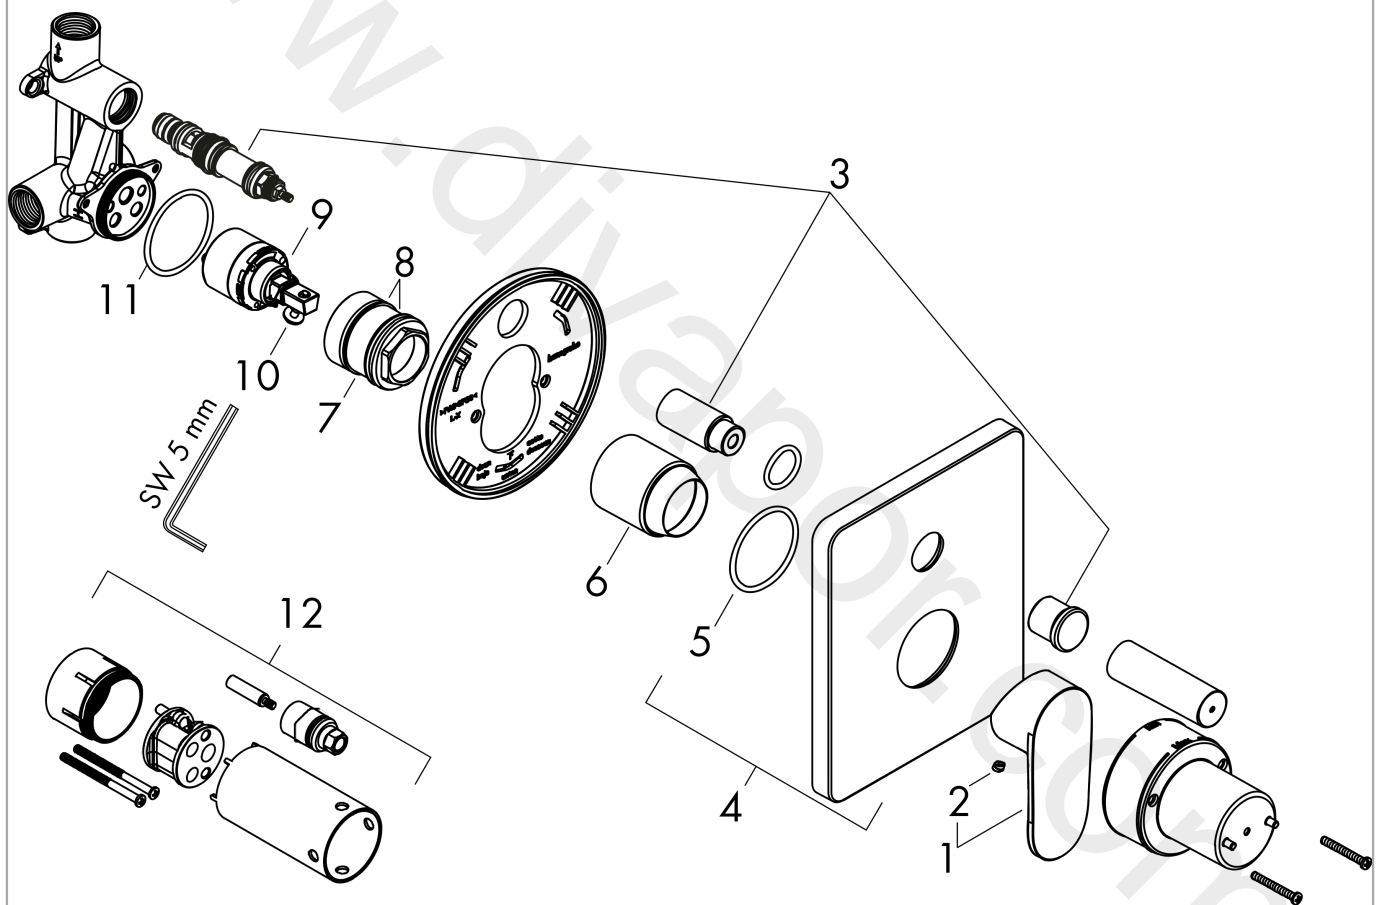

Vernis Shape
Bath mixer set for concealed installation
 Finish: **Chrome** Article Number: **71455007**

Description

product features

- consists of: single lever bath mixer, basic set
- 2 functions
- flow rate upper outlet: 20 l/min
- flow rate lower outlet: 20 l/min
- maximum flow rate at 3 bar: 20 l/min
- flow rate for bath spout at 3 bar: 20 l/min
- flow rate of hand shower at 3 bar: 10 l/min
- ceramic cartridge
- temperature limitation adjustable
- diverter with automatic resetting
- connection type: basic set
- wall-mounted
- max. operating pressure: 10 bar

Product image

Scale drawing

Vernis Shape
Bath mixer set for concealed installation
 Finish: **Chrome** Article Number: **71455007**

Flowchart

www.divapor.com

Vernis Shape
Bath mixer set for concealed installation
 Finish: **Chrome** Article Number: **71455007**

Exploded Drawing

Year of production: >04/20

Vernis Shape
Bath mixer set for concealed installation
 Finish: **Chrome** Article Number: **71455007**

Spare part list

Year of production: >04/20

Pos.	Description	Article Number	Price	PU
1	handle	93719000	£ 43,00	1
2	screw cover	96338000	£ 3,30	1
3	selector	93722000	-	1
4	escutcheon	93721000	-	1
5	O-ring 44x2,5	98162000	£ 3,30	1
6	sleeve	94291000	-	1
7	nut	93711000	-	1
8	O-ring 38x2	98396000	£ 3,30	1
9	cartridge, assy	92730000	£ 35,00	1
10	locking screw for handle	95140000	£ 6,10	1
11	O-ring 34,65x1,78	93772000	-	1
12	-	71962007	-	1