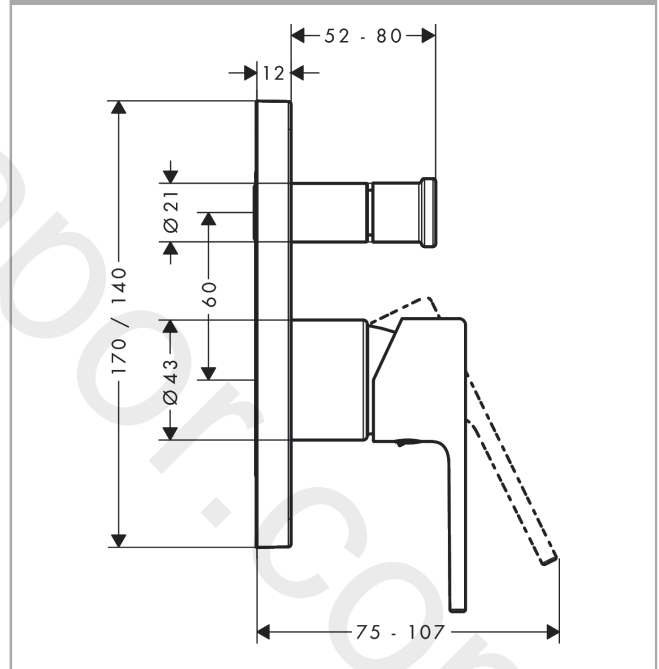

Vernis Shape
Bath mixer set for concealed installation
 Finish: **Chrome** Article Number: **71455007**

Description

product features

- consists of: single lever bath mixer, basic set
- 2 functions
- flow rate upper outlet: 20 l/min
- flow rate lower outlet: 20 l/min
- maximum flow rate at 3 bar: 20 l/min
- flow rate for bath spout at 3 bar: 20 l/min
- flow rate of hand shower at 3 bar: 10 l/min
- ceramic cartridge
- temperature limitation adjustable
- diverter with automatic resetting
- connection type: basic set
- wall-mounted
- max. operating pressure: 10 bar

Product image

Scale drawing

Vernis Shape
Bath mixer set for concealed installation
 Finish: **Chrome** Article Number: **71455007**

Flowchart

www.divapor.com

Vernis Shape
Bath mixer set for concealed installation
 Finish: **Chrome** Article Number: **71455007**

Exploded Drawing

Year of production: >04/20

Vernis Shape
Bath mixer set for concealed installation
 Finish: **Chrome** Article Number: **71455007**

Spare part list

Year of production: >04/20

Pos.	Description	Article Number	Price	PU
1	handle	93719000	£ 43,00	1
2	screw cover	96338000	£ 3,30	1
3	selector	93722000	-	1
4	escutcheon	93721000	-	1
5	O-ring 44x2,5	98162000	£ 3,30	1
6	sleeve	94291000	-	1
7	nut	93711000	-	1
8	O-ring 38x2	98396000	£ 3,30	1
9	cartridge, assy	92730000	£ 35,00	1
10	locking screw for handle	95140000	£ 6,10	1
11	O-ring 34,65x1,78	93772000	-	1
12	-	71962007	-	1