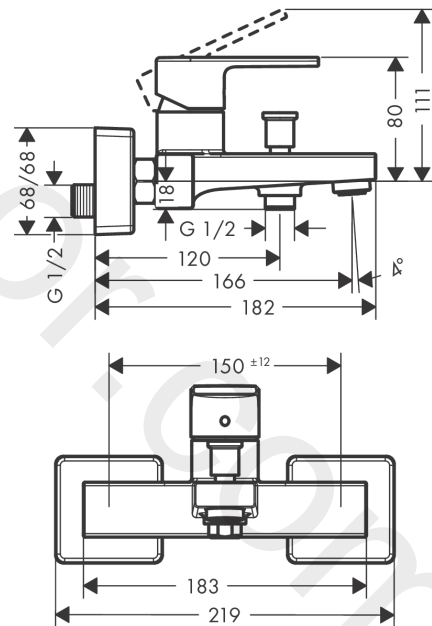

### Description

**product features**

- 2 functions
- projection: 166 mm
- spray type mixer: normal spray
- maximum flow rate at 3 bar: 23,1 l/min
- flow rate for bath spout at 3 bar: 23,1 l/min
- flow rate of hand shower at 3 bar: 7,4 l/min
- ceramic cartridge
- temperature limitation adjustable
- diverter with automatic resetting
- non-return valve
- suitable for continuous flow water heaters
- connection dimension: DN15
- connection type: s-shaped connections
- wall-mounted
- min. operating pressure: 1 bar
- max. operating pressure: 10 bar

### Scale drawing

**Vernis Shape**  
**Single lever bath mixer for exposed installation**  
 Finish: **Chrome** Article Number: **71450007**

**Flowchart**

**Vernis Shape**  
**Single lever bath mixer for exposed installation**  
 Finish: **Chrome** Article Number: **71450007**

**Exploded Drawing**

Year of production: >10/22

**Vernis Shape**  
**Single lever bath mixer for exposed installation**  
 Finish: **Chrome** Article Number: **71450007**

## Spare part list

Year of production: >10/22

Pos.	Description	Article Number	Price	PU
1	handle	93719000	£ 43,00	1
2	screw cover	96338000	£ 3,30	1
3	flange	93716000	-	1
4	nut	93717000	-	1
5	cartridge, assy	92730000	£ 35,00	1
6	locking screw for handle	95140000	£ 6,10	1
7	diverter knob	93766000	-	1
8	selector	97978000	£ 64,00	1
9	aerator M24x1 (38 l/min)	92513000	£ 13,30	1
10	O-ring 16x2	98133000	£ 3,30	1
11	connecting thread G½	93767000	£ 9,00	1
12	filter packing	96922000	£ 9,00	1
13	escutcheon Ø 70 mm	93718000	£ 13,30	1
14	set of S-unions	94140007	-	1