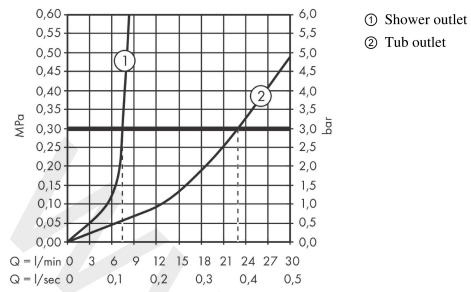

Vernis Shape
Single lever bath mixer for exposed installation
Finish: **Chrome** Article Number: **71450007**

Flowchart