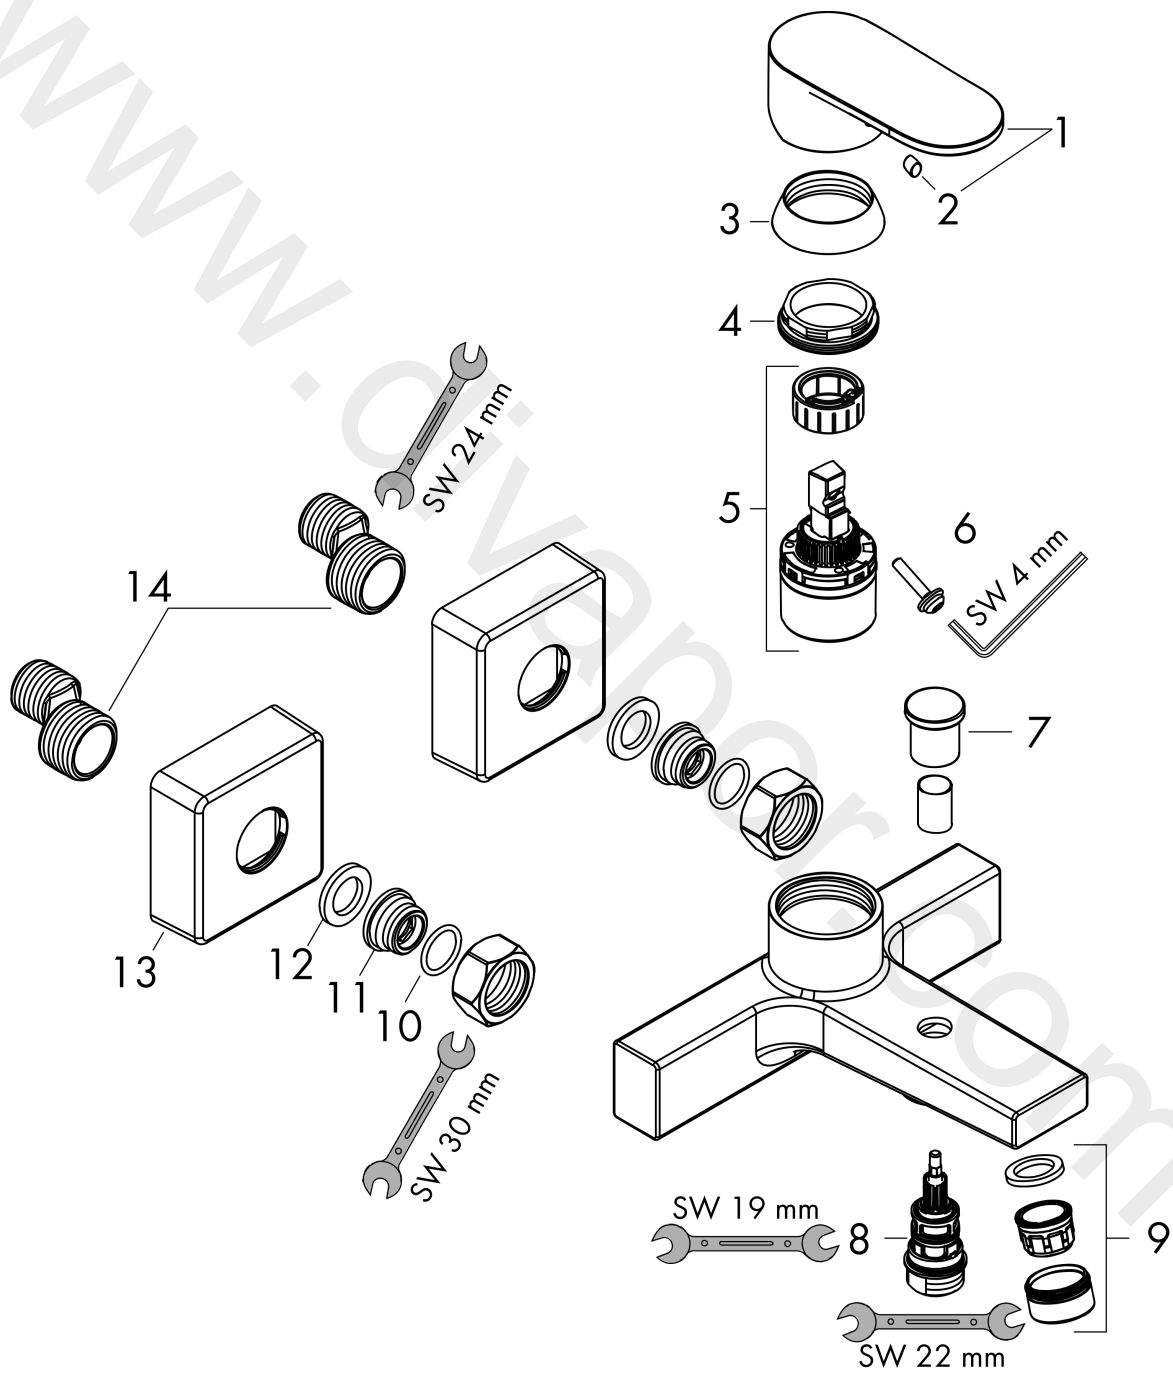

### Description

**product features**

- 2 functions
- projection: 166 mm
- spray type mixer: normal spray
- maximum flow rate at 3 bar: 23,1 l/min
- flow rate for bath spout at 3 bar: 23,1 l/min
- flow rate of hand shower at 3 bar: 7,4 l/min
- ceramic cartridge
- temperature limitation adjustable
- diverter with automatic resetting
- non-return valve
- suitable for continuous flow water heaters
- connection dimension: DN15
- connection type: s-shaped connections
- wall-mounted
- min. operating pressure: 1 bar
- max. operating pressure: 10 bar

### Scale drawing

**Vernis Shape**  
**Single lever bath mixer for exposed installation**  
 Finish: **Chrome** Article Number: **71450007**

**Flowchart**

**Vernis Shape**  
**Single lever bath mixer for exposed installation**  
 Finish: **Chrome** Article Number: **71450007**

**Exploded Drawing**

Year of production: >10/22

**Vernis Shape**  
**Single lever bath mixer for exposed installation**  
 Finish: **Chrome** Article Number: **71450007**

## Spare part list

Year of production: >10/22

Pos.	Description	Article Number	Price	PU
1	handle	93719000	£ 43,00	1
2	screw cover	96338000	£ 3,30	1
3	flange	93716000	-	1
4	nut	93717000	-	1
5	cartridge, assy	92730000	£ 35,00	1
6	locking screw for handle	95140000	£ 6,10	1
7	diverter knob	93766000	-	1
8	selector	97978000	£ 64,00	1
9	aerator M24x1 (38 l/min)	92513000	£ 13,30	1
10	O-ring 16x2	98133000	£ 3,30	1
11	connecting thread G½	93767000	£ 9,00	1
12	filter packing	96922000	£ 9,00	1
13	escutcheon Ø 70 mm	93718000	£ 13,30	1
14	set of S-unions	94140007	-	1