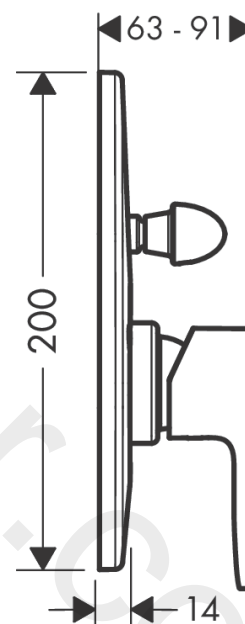

Vernis Blend
Single lever bath mixer for concealed installation
 Finish: **Matt Black** Article Number: **71449670**

Description

product features

- 2 functions
- maximum flow rate at 3 bar: 30,7 l/min
- flow rate for bath spout at 3 bar: 30,7 l/min
- flow rate of hand shower at 3 bar: 27,4 l/min
- ceramic cartridge
- temperature limitation adjustable
- diverter with automatic resetting
- suitable for continuous flow water heaters
- connection type: basic set
- wall-mounted
- min. operating pressure: 1 bar
- max. operating pressure: 10 bar

Article Details

Price excl. VAT 56,00 £

Product image

Scale drawing

Flowchart

Vernis Blend
Single lever bath mixer for concealed installation
 Finish: **Matt Black** Article Number: **71449670**

Exploded Drawing

Year of production: >04/21

Vernis Blend
Single lever bath mixer for concealed installation
 Finish: **Matt Black** Article Number: **71449670**

Spare part list

Year of production: >04/21

Pos.	Description	Article Number	Price	PU
1	handle	93715670	£ 64,00	1
2	screw cover	96338000	£ 3,30	1
3	escutcheon	93935670	-	1
4	O-Ring 48x3	95508000	£ 3,30	1
5	flange	96348670	£ 19,80	1
6	selector assy	96937000	£ 20,50	1
7	diverter knob	93937670	-	1
8	hollow set screw M4x10	97667000	£ 3,30	1
9	cover cap	95433670	£ 9,00	1
10	hollow screw	96065000	£ 6,10	1
11	O-ring 14x3	98130000	£ 3,30	1
12	O-ring 10x1,5	98123000	£ 3,30	1
13	O-ring 16x2,5	98134000	£ 3,30	1
14	O-ring 13x2	98128000	£ 3,30	1
15	diverter assy with sleeve and handle	95015000	£ 110,00	1
16	extension set 28 mm tub mixer	32498000	£ 173,00	1
17	O-ring 12x1,5	98430000	£ 3,30	1
a	concealed item	31741180	£ 156,00	1