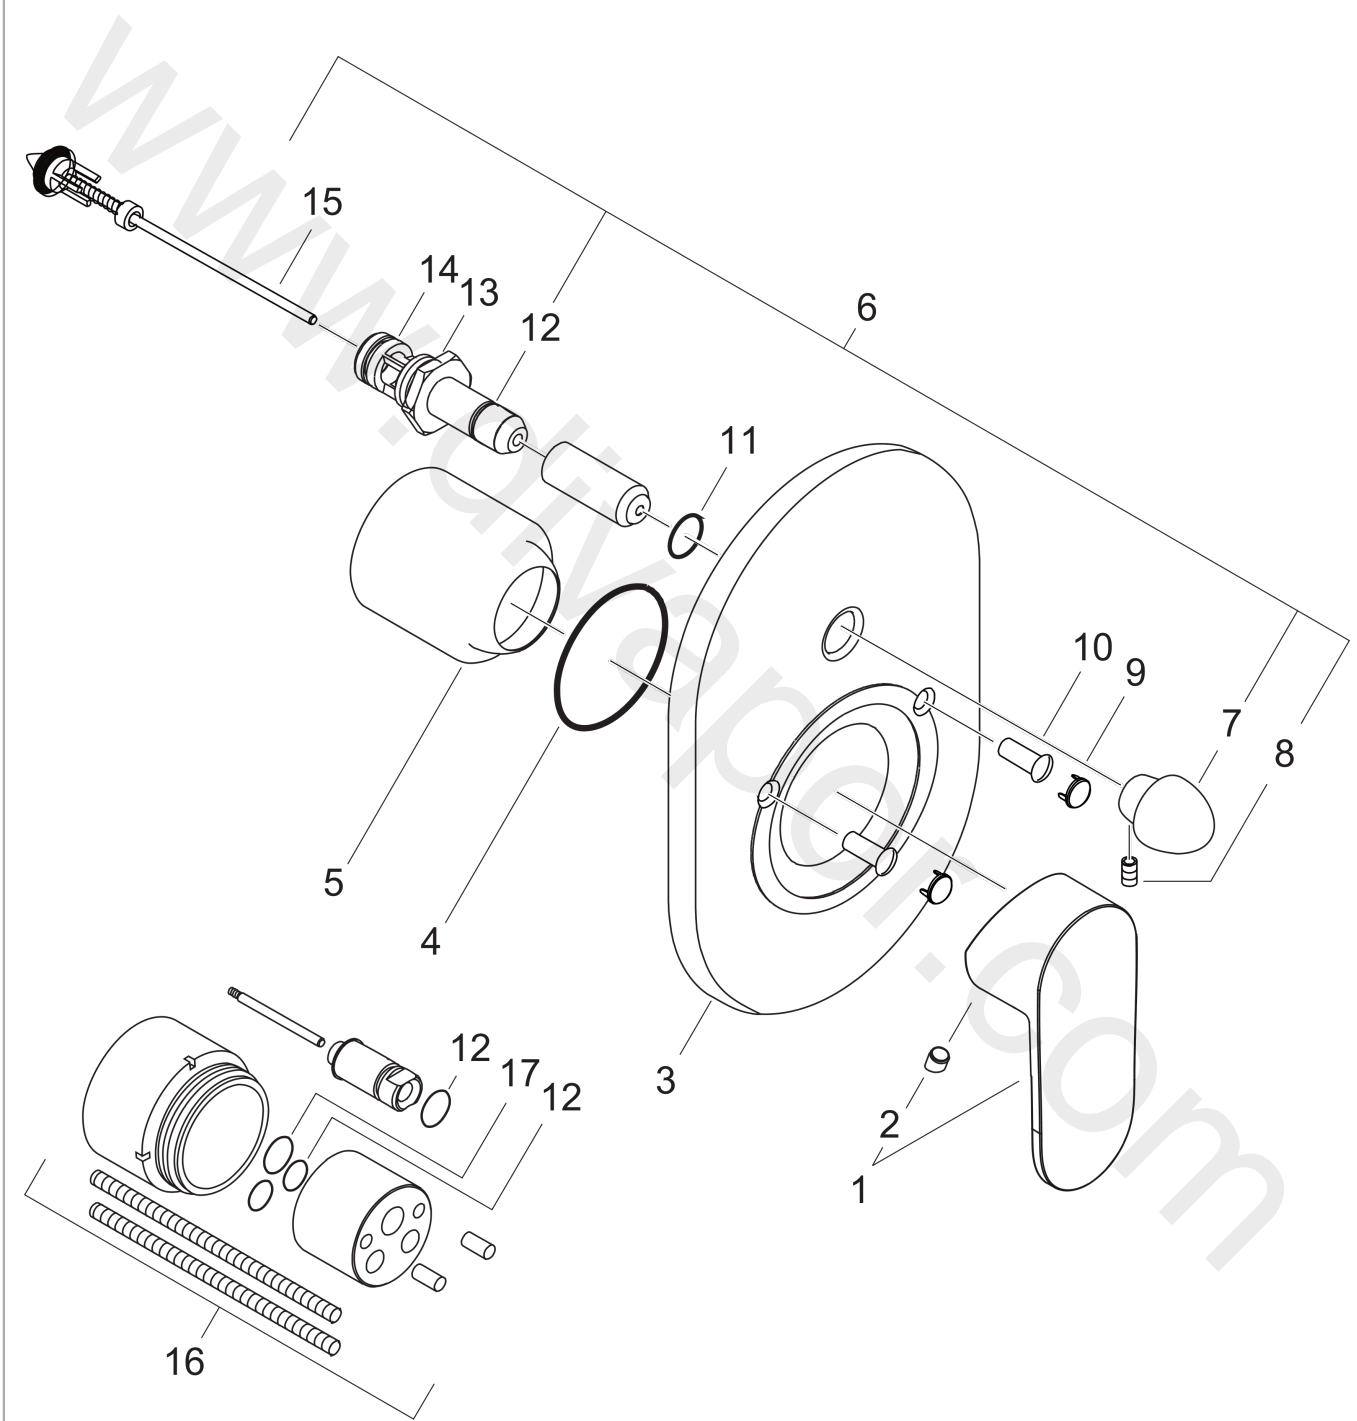

Vernis Blend
Single lever bath mixer for concealed installation
 Finish: **Matt Black** Article Number: **71449670**

Description

product features

- 2 functions
- maximum flow rate at 3 bar: 30,7 l/min
- flow rate for bath spout at 3 bar: 30,7 l/min
- flow rate of hand shower at 3 bar: 27,4 l/min
- ceramic cartridge
- temperature limitation adjustable
- diverter with automatic resetting
- suitable for continuous flow water heaters
- connection type: basic set
- wall-mounted
- min. operating pressure: 1 bar
- max. operating pressure: 10 bar

Article Details

Price excl. VAT 56,00 £

Product image

Scale drawing

Flowchart

Vernis Blend
Single lever bath mixer for concealed installation
 Finish: **Matt Black** Article Number: **71449670**

Exploded Drawing

Year of production: >04/21

Vernis Blend
Single lever bath mixer for concealed installation
 Finish: **Matt Black** Article Number: **71449670**

Spare part list

Year of production: >04/21

Pos.	Description	Article Number	Price	PU
1	handle	93715670	£ 64,00	1
2	screw cover	96338000	£ 3,30	1
3	escutcheon	93935670	-	1
4	O-Ring 48x3	95508000	£ 3,30	1
5	flange	96348670	£ 19,80	1
6	selector assy	96937000	£ 20,50	1
7	diverter knob	93937670	-	1
8	hollow set screw M4x10	97667000	£ 3,30	1
9	cover cap	95433670	£ 9,00	1
10	hollow screw	96065000	£ 6,10	1
11	O-ring 14x3	98130000	£ 3,30	1
12	O-ring 10x1,5	98123000	£ 3,30	1
13	O-ring 16x2,5	98134000	£ 3,30	1
14	O-ring 13x2	98128000	£ 3,30	1
15	diverter assy with sleeve and handle	95015000	£ 110,00	1
16	extension set 28 mm tub mixer	32498000	£ 173,00	1
17	O-ring 12x1,5	98430000	£ 3,30	1
a	concealed item	31741180	£ 156,00	1