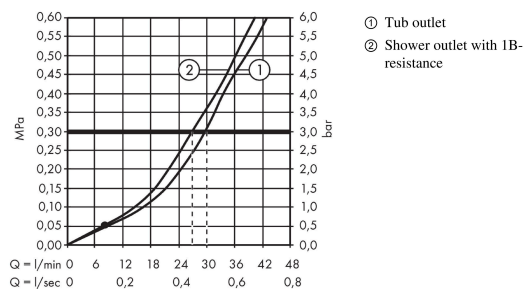

Vernis Blend
Single lever bath mixer for concealed installation
 Finish: **Matt Black** Article Number: **71449670**

Description

product features

- 2 functions
- maximum flow rate at 3 bar: 30,7 l/min
- flow rate for bath spout at 3 bar: 30,7 l/min
- flow rate of hand shower at 3 bar: 27,4 l/min
- ceramic cartridge
- temperature limitation adjustable
- diverter with automatic resetting
- suitable for continuous flow water heaters
- connection type: basic set
- wall-mounted
- min. operating pressure: 1 bar
- max. operating pressure: 10 bar

Article Details

Price excl. VAT 56,00 £

Product image

Scale drawing

Flowchart

Vernis Blend
Single lever bath mixer for concealed installation
 Finish: **Matt Black** Article Number: **71449670**

Exploded Drawing