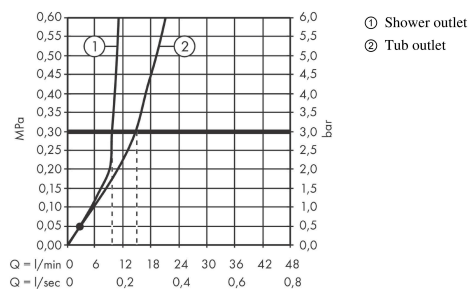

Vernis Blend
Single lever bath mixer for concealed installation
 Finish: **Chrome** Article Number: **71449007**

Description

product features

- 2 functions
- flow rate upper outlet: 20 l/min
- flow rate lower outlet: 20 l/min
- maximum flow rate at 3 bar: 20 l/min
- flow rate for bath spout at 3 bar: 20 l/min
- flow rate of hand shower at 3 bar: 10 l/min
- ceramic cartridge
- temperature limitation adjustable
- diverter with automatic resetting
- connection type: basic set
- wall-mounted
- max. operating pressure: 10 bar

Product image

Scale drawing

Flowchart

Vernis Blend
 Single lever bath mixer for concealed installation
 Finish: **Chrome** Article Number: **71449007**

Exploded Drawing

Year of production: >04/20

Vernis Blend
Single lever bath mixer for concealed installation
 Finish: **Chrome** Article Number: **71449007**