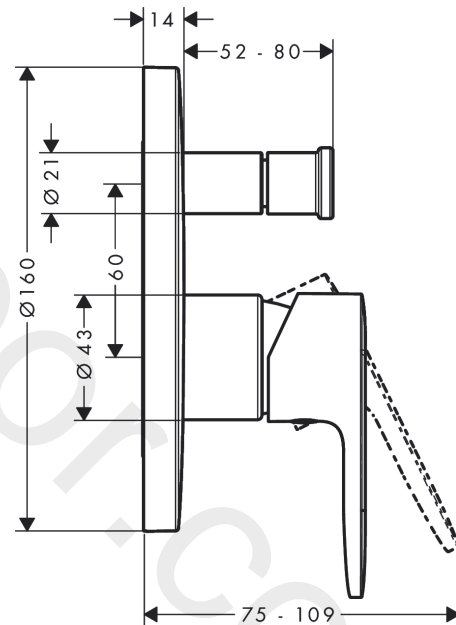

Vernis Blend
Single lever bath mixer for concealed installation
 Finish: **Chrome** Article Number: **71449007**

Description

product features

- 2 functions
- flow rate upper outlet: 20 l/min
- flow rate lower outlet: 20 l/min
- maximum flow rate at 3 bar: 20 l/min
- flow rate for bath spout at 3 bar: 20 l/min
- flow rate of hand shower at 3 bar: 10 l/min
- ceramic cartridge
- temperature limitation adjustable
- diverter with automatic resetting
- connection type: basic set
- wall-mounted
- max. operating pressure: 10 bar

Product image

Scale drawing

Flowchart

Vernis Blend
 Single lever bath mixer for concealed installation
 Finish: **Chrome** Article Number: **71449007**

Exploded Drawing

Year of production: >04/20

Vernis Blend
Single lever bath mixer for concealed installation
 Finish: **Chrome** Article Number: **71449007**

Spare part list

Year of production: >04/20

| Pos. | Description | Article Number | Price | PU |
|------|---------------|----------------|---------|----|
| 1 | handle | 93715000 | £ 43,00 | 1 |
| 2 | screw cover | 96338000 | £ 3,30 | 1 |
| 3 | escutcheon | 93723000 | - | 1 |
| 4 | O-ring 44x2,5 | 98162000 | £ 3,30 | 1 |
| 5 | flange | 93680000 | £ 9,00 | 1 |
| 6 | selector | 93722000 | - | 1 |
| a | - | 71962007 | - | 1 |