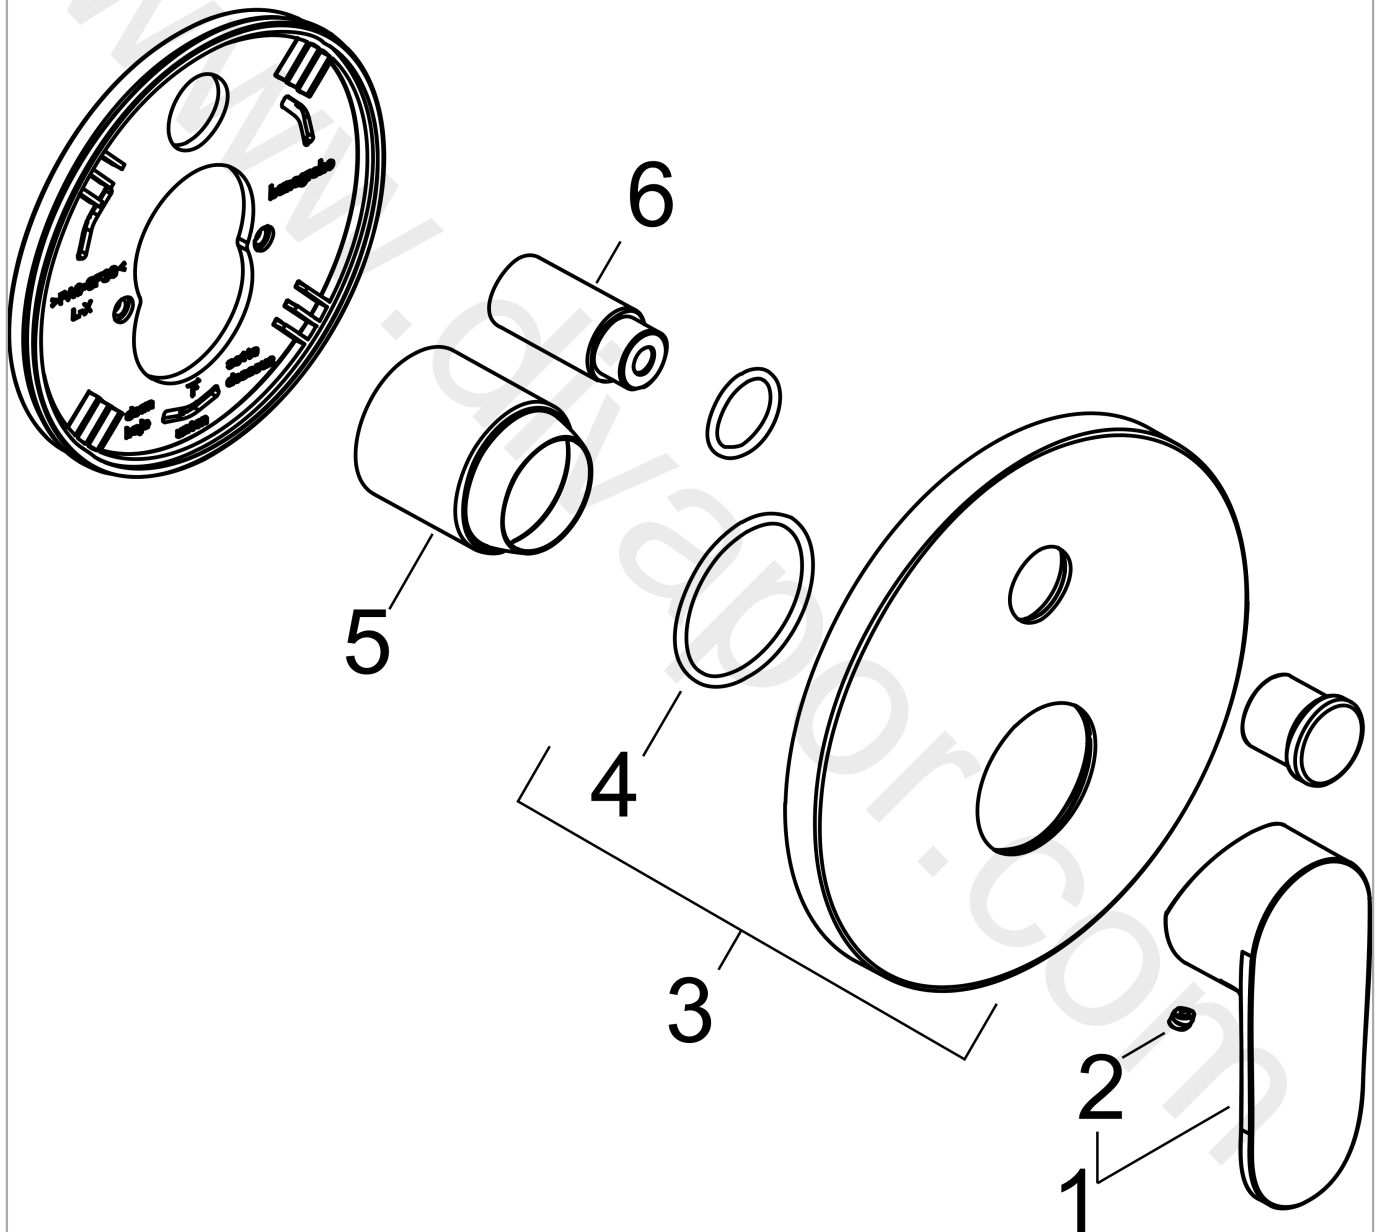

Vernis Blend
Single lever bath mixer for concealed installation
 Finish: **Chrome** Article Number: **71449007**

Description

product features

- 2 functions
- flow rate upper outlet: 20 l/min
- flow rate lower outlet: 20 l/min
- maximum flow rate at 3 bar: 20 l/min
- flow rate for bath spout at 3 bar: 20 l/min
- flow rate of hand shower at 3 bar: 10 l/min
- ceramic cartridge
- temperature limitation adjustable
- diverter with automatic resetting
- connection type: basic set
- wall-mounted
- max. operating pressure: 10 bar

Product image

Scale drawing

Flowchart

Vernis Blend
 Single lever bath mixer for concealed installation
 Finish: **Chrome** Article Number: **71449007**

Exploded Drawing

Year of production: >04/20

Vernis Blend
Single lever bath mixer for concealed installation
 Finish: **Chrome** Article Number: **71449007**

Spare part list

Year of production: >04/20

| Pos. | Description | Article Number | Price | PU |
|------|---------------|----------------|---------|----|
| 1 | handle | 93715000 | £ 43,00 | 1 |
| 2 | screw cover | 96338000 | £ 3,30 | 1 |
| 3 | escutcheon | 93723000 | - | 1 |
| 4 | O-ring 44x2,5 | 98162000 | £ 3,30 | 1 |
| 5 | flange | 93680000 | £ 9,00 | 1 |
| 6 | selector | 93722000 | - | 1 |
| a | - | 71962007 | - | 1 |