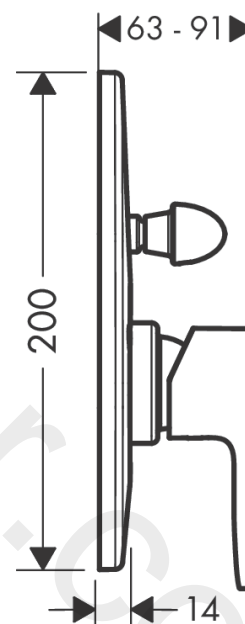

Vernis Blend
Single lever bath mixer for concealed installation
 Finish: **Chrome** Article Number: **71449000**

Description

product features

- 2 functions
- maximum flow rate at 3 bar: 30,7 l/min
- flow rate for bath spout at 3 bar: 30,7 l/min
- flow rate of hand shower at 3 bar: 27,4 l/min
- ceramic cartridge
- temperature limitation adjustable
- diverter with automatic resetting
- suitable for continuous flow water heaters
- connection type: basic set
- wall-mounted
- min. operating pressure: 1 bar
- max. operating pressure: 10 bar

Article Details

Price excl. VAT 40,00 £

Product image

Scale drawing

Flowchart

Vernis Blend
Single lever bath mixer for concealed installation
 Finish: **Chrome** Article Number: **71449000**

Exploded Drawing

Year of production: >04/21

Vernis Blend
Single lever bath mixer for concealed installation
 Finish: **Chrome** Article Number: **71449000**

Spare part list

Year of production: >04/21

Pos.	Description	Article Number	Price	PU
1	handle	93715000	£ 43,00	1
2	screw cover	96338000	£ 3,30	1
3	escutcheon bath/shower mixer	95011000	£ 51,00	1
4	O-Ring 48x3	95508000	£ 3,30	1
5	flange	96348000	£ 13,30	1
6	diverter assy with sleeve and handle	95015000	£ 110,00	1
7	diverter knob	93937000	-	1
8	hollow set screw M4x10	97667000	£ 3,30	1
9	cover cap	95433000	£ 6,10	1
10	hollow screw	96065000	£ 6,10	1
11	O-ring 14x3	98130000	£ 3,30	1
12	O-ring 10x1,5	98123000	£ 3,30	1
13	O-ring 16x2,5	98134000	£ 3,30	1
14	O-ring 13x2	98128000	£ 3,30	1
15	selector assy	96937000	£ 20,50	1
16	extension set 28 mm tub mixer	32498000	£ 173,00	1
a	concealed item	31741180	£ 156,00	1