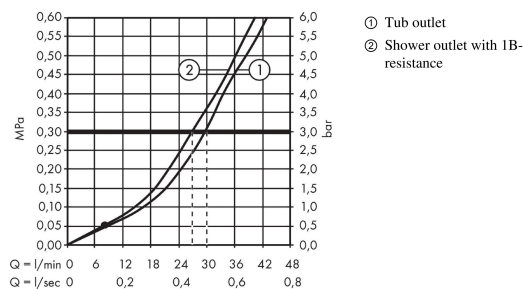

Vernis Blend
Single lever bath mixer for concealed installation
 Finish: **Chrome** Article Number: **71449000**

Description

product features

- 2 functions
- maximum flow rate at 3 bar: 30,7 l/min
- flow rate for bath spout at 3 bar: 30,7 l/min
- flow rate of hand shower at 3 bar: 27,4 l/min
- ceramic cartridge
- temperature limitation adjustable
- diverter with automatic resetting
- suitable for continuous flow water heaters
- connection type: basic set
- wall-mounted
- min. operating pressure: 1 bar
- max. operating pressure: 10 bar

Article Details

Price excl. VAT 40,00 £

Product image

Scale drawing

Flowchart

Vernis Blend
Single lever bath mixer for concealed installation
 Finish: **Chrome** Article Number: **71449000**

Exploded Drawing

Year of production: >04/21

Vernis Blend
Single lever bath mixer for concealed installation
 Finish: **Chrome** Article Number: **71449000**

Spare part list

Year of production: >04/21

Pos.	Description	Article Number	Price	PU
1	handle	93715000	£ 43,00	1
2	screw cover	96338000	£ 3,30	1
3	escutcheon bath/shower mixer	95011000	£ 51,00	1
4	O-Ring 48x3	95508000	£ 3,30	1
5	flange	96348000	£ 13,30	1
6	diverter assy with sleeve and handle	95015000	£ 110,00	1
7	diverter knob	93937000	-	1
8	hollow set screw M4x10	97667000	£ 3,30	1
9	cover cap	95433000	£ 6,10	1
10	hollow screw	96065000	£ 6,10	1
11	O-ring 14x3	98130000	£ 3,30	1
12	O-ring 10x1,5	98123000	£ 3,30	1
13	O-ring 16x2,5	98134000	£ 3,30	1
14	O-ring 13x2	98128000	£ 3,30	1
15	selector assy	96937000	£ 20,50	1
16	extension set 28 mm tub mixer	32498000	£ 173,00	1
a	concealed item	31741180	£ 156,00	1