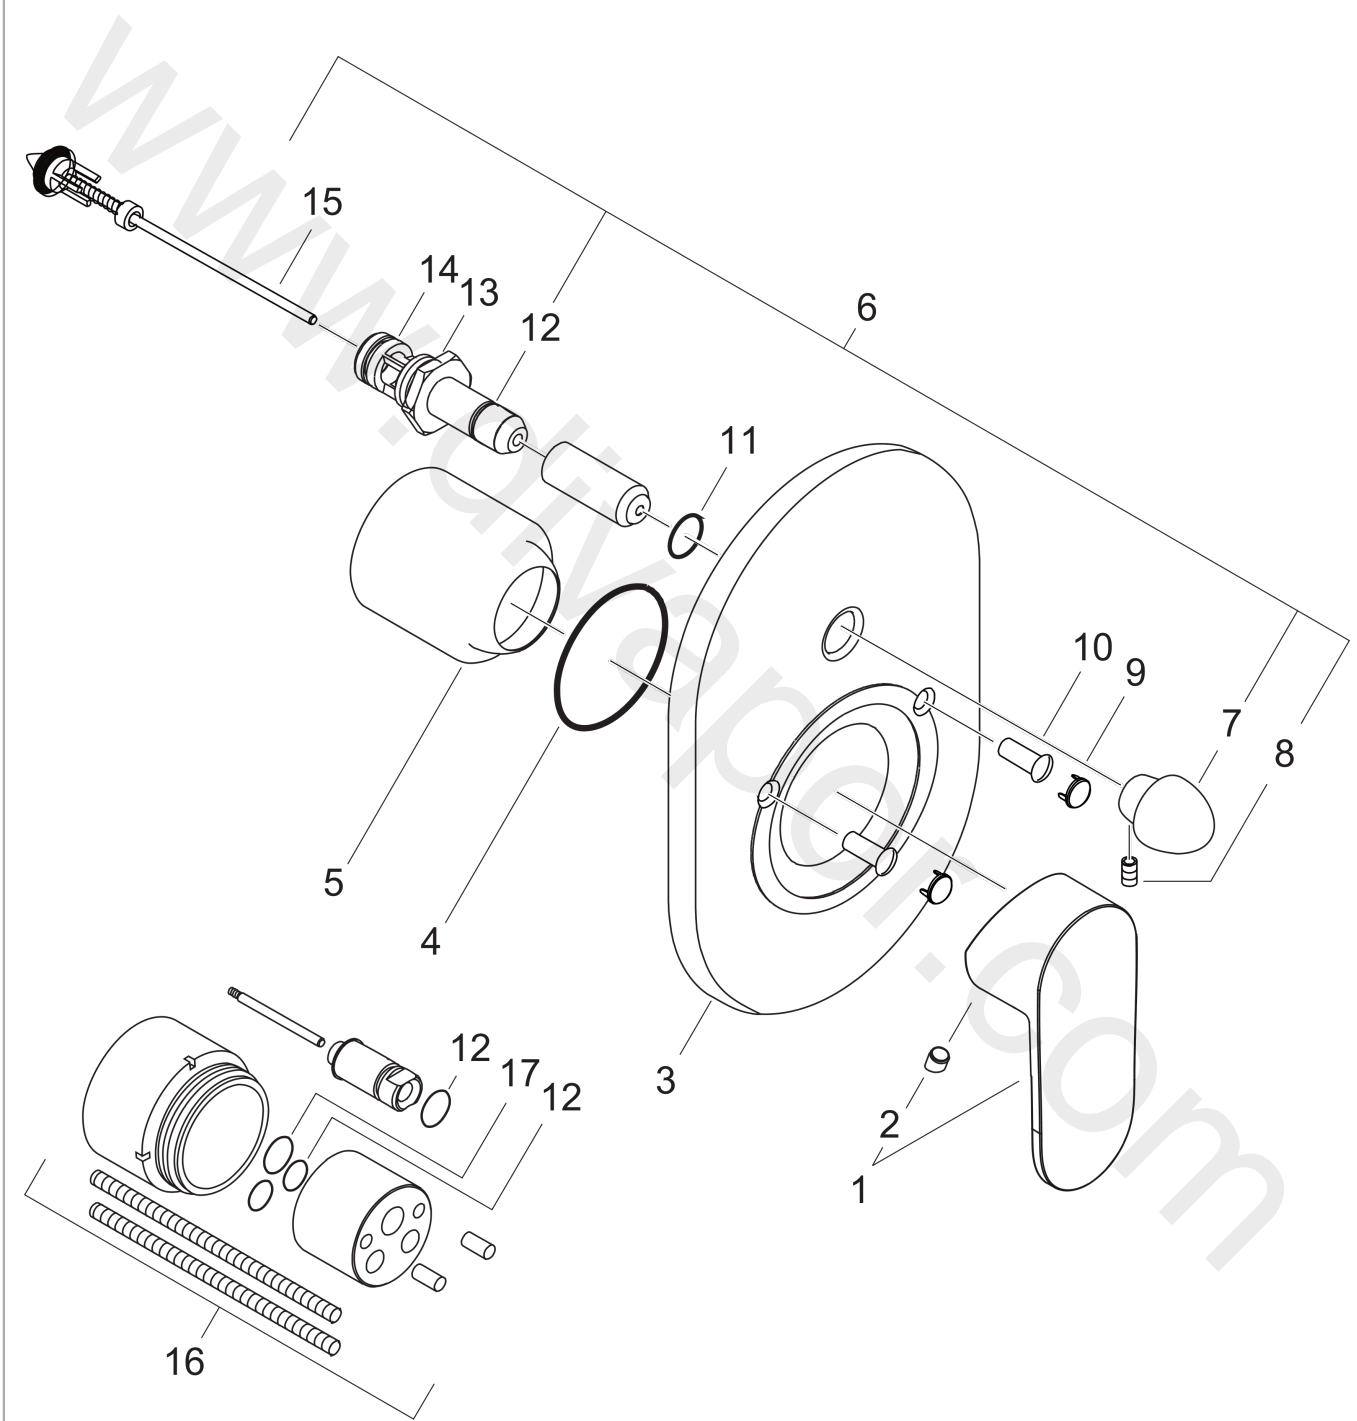

Vernis Blend
Single lever bath mixer for concealed installation
 Finish: **Chrome** Article Number: **71449000**

Description

product features

- 2 functions
- maximum flow rate at 3 bar: 30,7 l/min
- flow rate for bath spout at 3 bar: 30,7 l/min
- flow rate of hand shower at 3 bar: 27,4 l/min
- ceramic cartridge
- temperature limitation adjustable
- diverter with automatic resetting
- suitable for continuous flow water heaters
- connection type: basic set
- wall-mounted
- min. operating pressure: 1 bar
- max. operating pressure: 10 bar

Article Details

Price excl. VAT 40,00 £

Product image

Scale drawing

Flowchart

Vernis Blend
Single lever bath mixer for concealed installation
 Finish: **Chrome** Article Number: **71449000**

Exploded Drawing

Year of production: >04/21

Vernis Blend
Single lever bath mixer for concealed installation
 Finish: **Chrome** Article Number: **71449000**

Spare part list

Year of production: >04/21

Pos.	Description	Article Number	Price	PU
1	handle	93715000	£ 43,00	1
2	screw cover	96338000	£ 3,30	1
3	escutcheon bath/shower mixer	95011000	£ 51,00	1
4	O-Ring 48x3	95508000	£ 3,30	1
5	flange	96348000	£ 13,30	1
6	diverter assy with sleeve and handle	95015000	£ 110,00	1
7	diverter knob	93937000	-	1
8	hollow set screw M4x10	97667000	£ 3,30	1
9	cover cap	95433000	£ 6,10	1
10	hollow screw	96065000	£ 6,10	1
11	O-ring 14x3	98130000	£ 3,30	1
12	O-ring 10x1,5	98123000	£ 3,30	1
13	O-ring 16x2,5	98134000	£ 3,30	1
14	O-ring 13x2	98128000	£ 3,30	1
15	selector assy	96937000	£ 20,50	1
16	extension set 28 mm tub mixer	32498000	£ 173,00	1
a	concealed item	31741180	£ 156,00	1