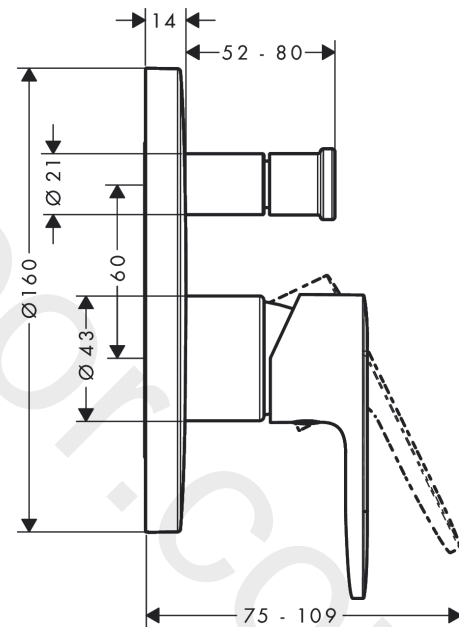

Vernis Blend**Bath mixer set for concealed installation**Finish: **Chrome** Article Number: **71445007****Description****product features**

- consists of: single lever bath mixer, basic set
- 2 functions
- flow rate upper outlet: 20 l/min
- flow rate lower outlet: 20 l/min
- maximum flow rate at 3 bar: 20 l/min
- flow rate for bath spout at 3 bar: 20 l/min
- flow rate of hand shower at 3 bar: 10 l/min
- ceramic cartridge
- temperature limitation adjustable
- diverter with automatic resetting
- connection type: basic set
- wall-mounted
- max. operating pressure: 10 bar

Product image**Scale drawing**

Vernis Blend
Bath mixer set for concealed installation
 Finish: **Chrome** Article Number: **71445007**

Flowchart

Vernis Blend
Bath mixer set for concealed installation
 Finish: **Chrome** Article Number: **71445007**

Exploded Drawing

Year of production: >04/20

Vernis Blend**Bath mixer set for concealed installation**Finish: **Chrome** Article Number: **71445007****Spare part list**

Year of production: >04/20

Pos.	Description	Article Number	Price	PU
1	handle	93715000	£ 43,00	1
2	screw cover	96338000	£ 3,30	1
3	selector	93722000	-	1
4	escutcheon	93723000	-	1
5	O-ring 44x2,5	98162000	£ 3,30	1
6	flange	93680000	£ 9,00	1
7	nut	93711000	-	1
8	O-ring 38x2	98396000	£ 3,30	1
9	cartridge, assy	92730000	£ 35,00	1
10	locking screw for handle	95140000	£ 6,10	1
11	O-ring 34,65x1,78	93772000	-	1
12	-	71962007	-	1