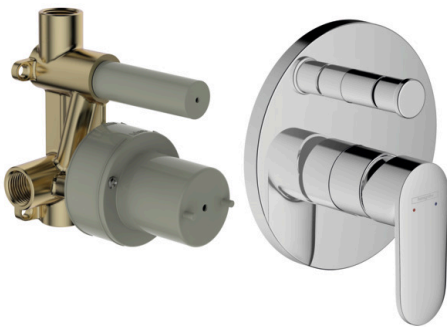

Vernis Blend**Bath mixer set for concealed installation**Finish: **Chrome** Article Number: **71445007****Description****product features**

- consists of: single lever bath mixer, basic set
- 2 functions
- flow rate upper outlet: 20 l/min
- flow rate lower outlet: 20 l/min
- maximum flow rate at 3 bar: 20 l/min
- flow rate for bath spout at 3 bar: 20 l/min
- flow rate of hand shower at 3 bar: 10 l/min
- ceramic cartridge
- temperature limitation adjustable
- diverter with automatic resetting
- connection type: basic set
- wall-mounted
- max. operating pressure: 10 bar

Product image**Scale drawing**

Vernis Blend
Bath mixer set for concealed installation
 Finish: **Chrome** Article Number: **71445007**

Flowchart

Vernis Blend
Bath mixer set for concealed installation
 Finish: **Chrome** Article Number: **71445007**

Exploded Drawing

Year of production: >04/20

Vernis Blend**Bath mixer set for concealed installation**Finish: **Chrome** Article Number: **71445007****Spare part list**

Year of production: >04/20

Pos.	Description	Article Number	Price	PU
1	handle	93715000	£ 43,00	1
2	screw cover	96338000	£ 3,30	1
3	selector	93722000	-	1
4	escutcheon	93723000	-	1
5	O-ring 44x2,5	98162000	£ 3,30	1
6	flange	93680000	£ 9,00	1
7	nut	93711000	-	1
8	O-ring 38x2	98396000	£ 3,30	1
9	cartridge, assy	92730000	£ 35,00	1
10	locking screw for handle	95140000	£ 6,10	1
11	O-ring 34,65x1,78	93772000	-	1
12	-	71962007	-	1