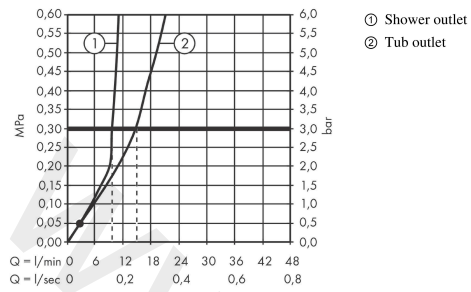

Vernis Blend**Bath mixer set for concealed installation**Finish: **Chrome** Article Number: **71445007****Description****product features**

- consists of: single lever bath mixer, basic set
- 2 functions
- flow rate upper outlet: 20 l/min
- flow rate lower outlet: 20 l/min
- maximum flow rate at 3 bar: 20 l/min
- flow rate for bath spout at 3 bar: 20 l/min
- flow rate of hand shower at 3 bar: 10 l/min
- ceramic cartridge
- temperature limitation adjustable
- diverter with automatic resetting
- connection type: basic set
- wall-mounted
- max. operating pressure: 10 bar

Product image**Scale drawing**

Vernis Blend
Bath mixer set for concealed installation
 Finish: **Chrome** Article Number: **71445007**

Flowchart

Vernis Blend
Bath mixer set for concealed installation
 Finish: **Chrome** Article Number: **71445007**

Exploded Drawing

Year of production: >04/20

Vernis Blend**Bath mixer set for concealed installation**Finish: **Chrome** Article Number: **71445007****Spare part list**

Year of production: >04/20

Pos.	Description	Article Number	Price	PU
1	handle	93715000	£ 43,00	1
2	screw cover	96338000	£ 3,30	1
3	selector	93722000	-	1
4	escutcheon	93723000	-	1
5	O-ring 44x2,5	98162000	£ 3,30	1
6	flange	93680000	£ 9,00	1
7	nut	93711000	-	1
8	O-ring 38x2	98396000	£ 3,30	1
9	cartridge, assy	92730000	£ 35,00	1
10	locking screw for handle	95140000	£ 6,10	1
11	O-ring 34,65x1,78	93772000	-	1
12	-	71962007	-	1