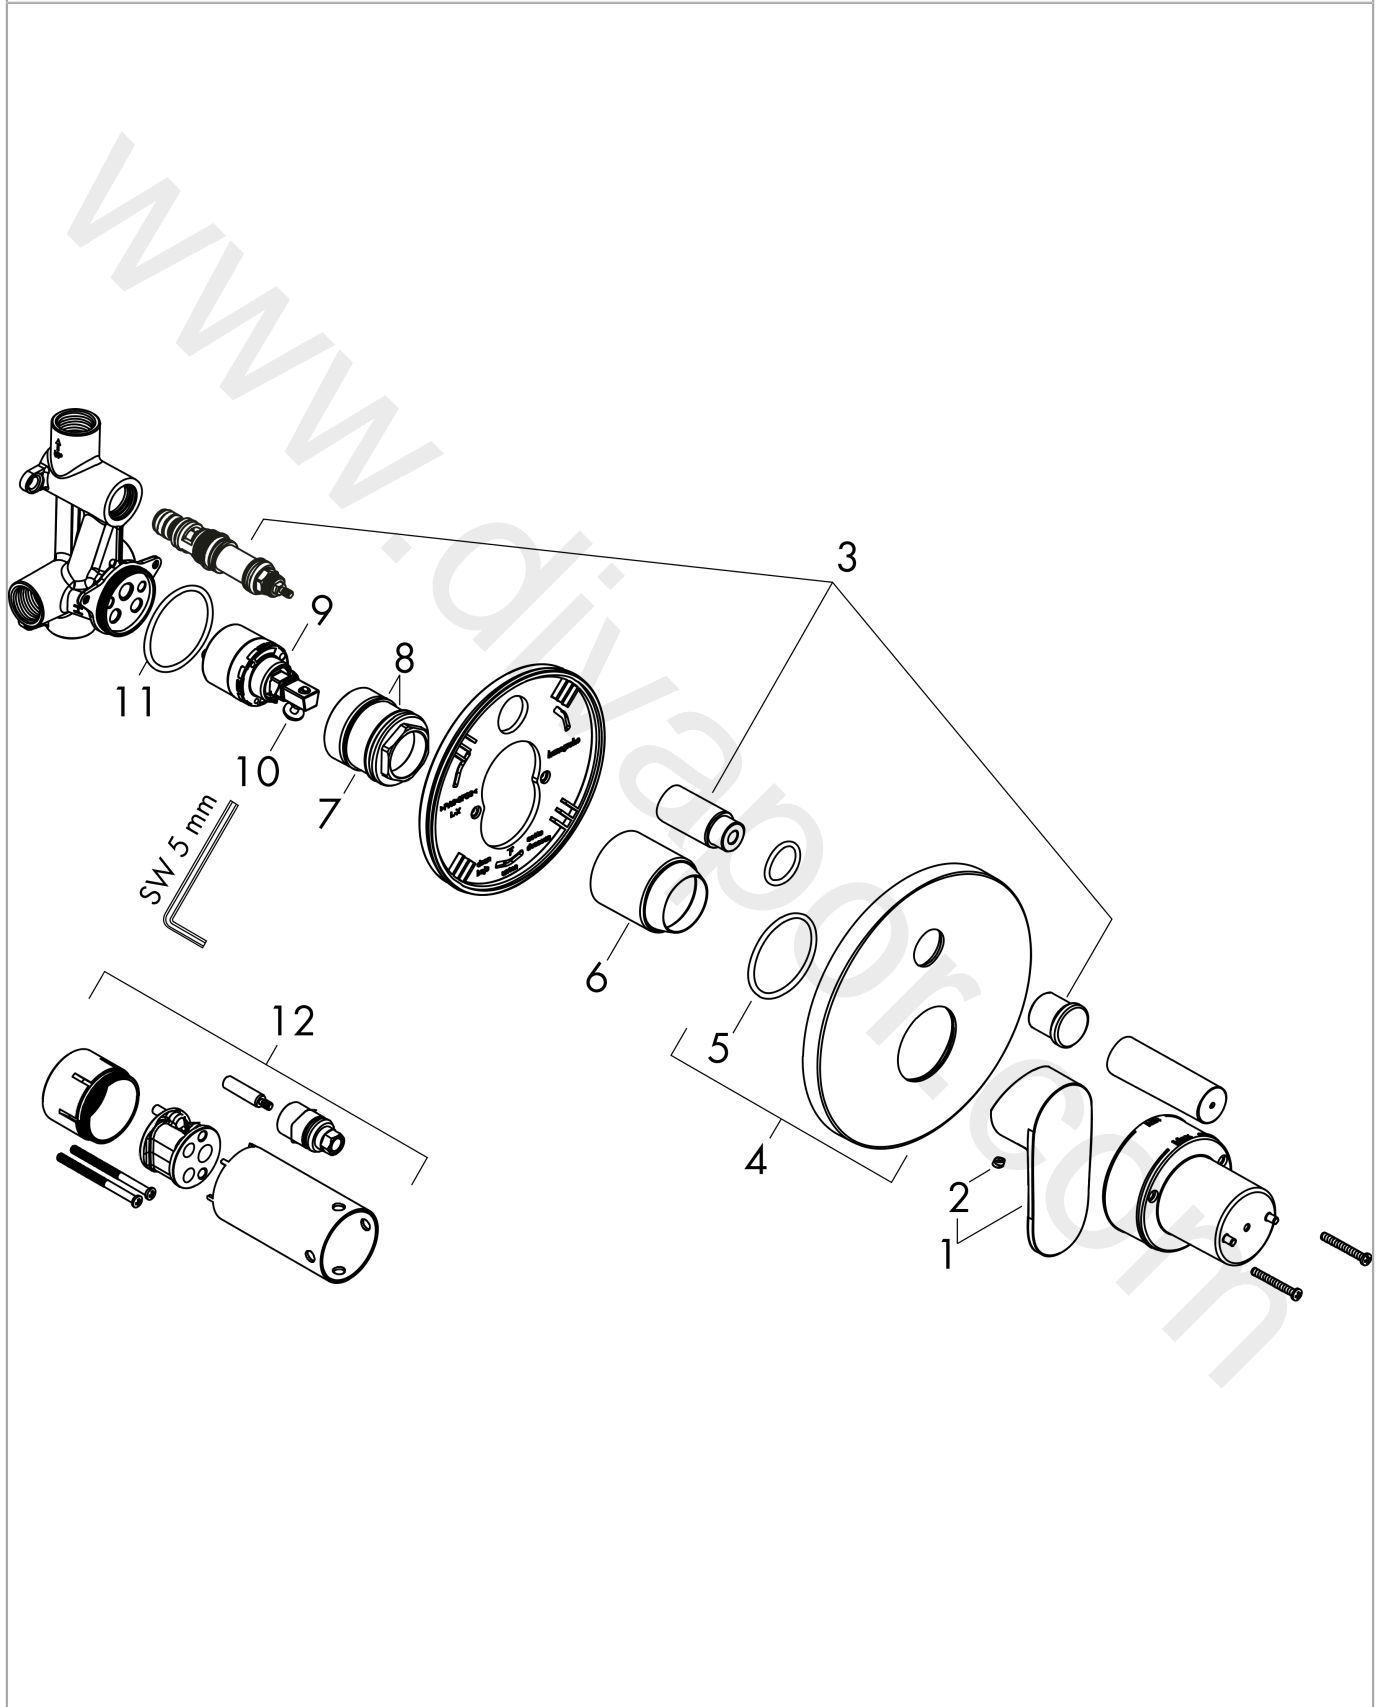

Vernis Blend**Bath mixer set for concealed installation**Finish: **Chrome** Article Number: **71445007****Description****product features**

- consists of: single lever bath mixer, basic set
- 2 functions
- flow rate upper outlet: 20 l/min
- flow rate lower outlet: 20 l/min
- maximum flow rate at 3 bar: 20 l/min
- flow rate for bath spout at 3 bar: 20 l/min
- flow rate of hand shower at 3 bar: 10 l/min
- ceramic cartridge
- temperature limitation adjustable
- diverter with automatic resetting
- connection type: basic set
- wall-mounted
- max. operating pressure: 10 bar

Product image**Scale drawing**

Vernis Blend
Bath mixer set for concealed installation
 Finish: **Chrome** Article Number: **71445007**

Flowchart

Vernis Blend
Bath mixer set for concealed installation
 Finish: **Chrome** Article Number: **71445007**

Exploded Drawing

Year of production: >04/20

Vernis Blend**Bath mixer set for concealed installation**Finish: **Chrome** Article Number: **71445007****Spare part list**

Year of production: >04/20

Pos.	Description	Article Number	Price	PU
1	handle	93715000	£ 43,00	1
2	screw cover	96338000	£ 3,30	1
3	selector	93722000	-	1
4	escutcheon	93723000	-	1
5	O-ring 44x2,5	98162000	£ 3,30	1
6	flange	93680000	£ 9,00	1
7	nut	93711000	-	1
8	O-ring 38x2	98396000	£ 3,30	1
9	cartridge, assy	92730000	£ 35,00	1
10	locking screw for handle	95140000	£ 6,10	1
11	O-ring 34,65x1,78	93772000	-	1
12	-	71962007	-	1