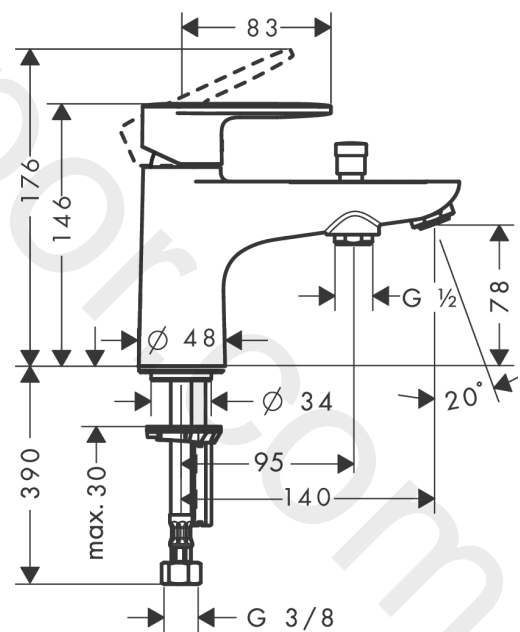

Vernis Blend
Single lever bath and shower mixer Monotrou
 Finish: **Chrome** Article Number: **71444000**

Description

product features

- 2 functions
- projection: 140 mm
- spray type mixer: normal spray
- maximum flow rate at 3 bar: 20 l/min
- flow rate for bath spout at 3 bar: 20 l/min
- flow rate of hand shower at 3 bar: 14 l/min
- ceramic cartridge
- temperature limitation adjustable
- diverter with automatic resetting
- protected against backflow, according to DIN EN 1717
- suitable for continuous flow water heaters
- connection dimension: DN15
- connection type: G 3/8 connections
- suitable for installation on bath rim
- WRAS 2204081
- WRAS 2204081 - Approval letter

Article Details

Price excl. VAT 153,33 £

Product image

Scale drawing

Vernis Blend
Single lever bath and shower mixer Monotrou
 Finish: **Chrome** Article Number: **71444000**

Flowchart

Vernis Blend
Single lever bath and shower mixer Monotrou
 Finish: **Chrome** Article Number: **71444000**

Exploded Drawing

Year of production: >04/21

Vernis Blend
Single lever bath and shower mixer Monotrou
 Finish: **Chrome** Article Number: **71444000**

Spare part list

Year of production: >04/21

Pos.	Description	Article Number	Price	PU
1	handle	93715000	£ 43,00	1
2	screw cover	96338000	£ 3,30	1
3	flange	97406000	£ 20,50	1
4	nut	95870000	£ 25,00	1
5	O-ring 33x2	98154000	£ 3,30	1
6	cartridge, assy	92730000	£ 35,00	1
7	locking screw for handle	95140000	£ 6,10	1
8	seal	95008000	£ 9,00	1
9	O-Ring 32x2	98193000	£ 3,30	1
10	adapter for cartridge	97773000	£ 9,00	1
11	O-ring 9x1,8	98118000	£ 3,30	1
12	aerator M24x1 (38 l/min)	95871000	£ 20,50	1
13	diverter knob	97981000	£ 20,50	1
14	sleeve	97979000	£ 16,10	1
15	selector	97978000	£ 64,00	1
16	screw M8 x 68	97736000	£ 6,10	1
17	seal	97608000	£ 6,10	1
18	fixing set	96016000	£ 35,00	1