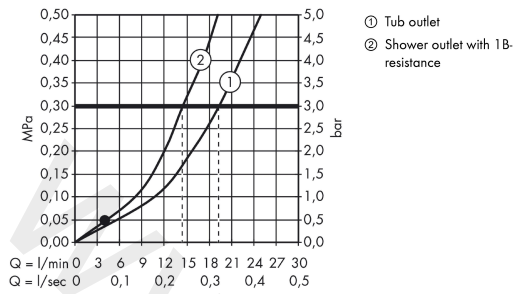

Vernis Blend
Single lever bath and shower mixer Monotrou
 Finish: **Chrome** Article Number: **71444000**

Description

product features

- 2 functions
- projection: 140 mm
- spray type mixer: normal spray
- maximum flow rate at 3 bar: 20 l/min
- flow rate for bath spout at 3 bar: 20 l/min
- flow rate of hand shower at 3 bar: 14 l/min
- ceramic cartridge
- temperature limitation adjustable
- diverter with automatic resetting
- protected against backflow, according to DIN EN 1717
- suitable for continuous flow water heaters
- connection dimension: DN15
- connection type: G 3/8 connections
- suitable for installation on bath rim
- WRAS 2204081
- WRAS 2204081 - Approval letter

Article Details

Price excl. VAT 153,33 £

Product image

Scale drawing

Vernis Blend
Single lever bath and shower mixer Monotrou
 Finish: **Chrome** Article Number: **71444000**

Flowchart

Vernis Blend
Single lever bath and shower mixer Monotrou
 Finish: **Chrome** Article Number: **71444000**