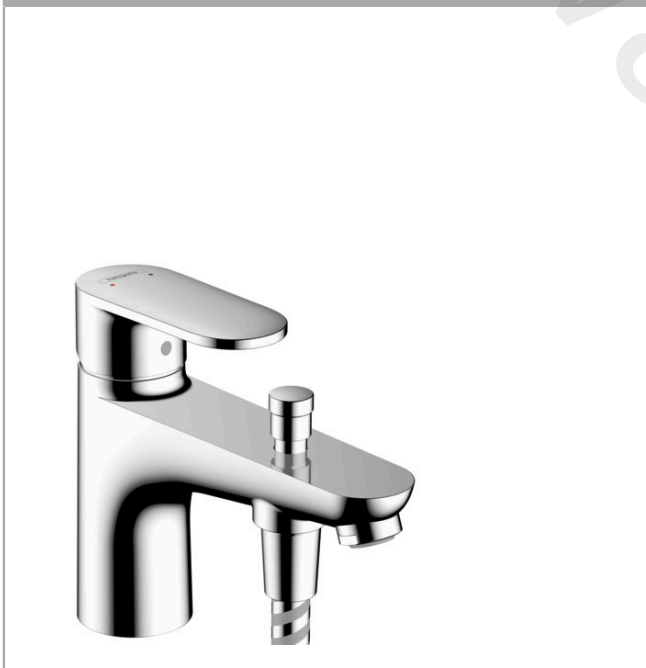

Vernis Blend
Single lever bath and shower mixer Monotrou
 Finish: **Chrome** Article Number: **71444000**

Description

product features

- 2 functions
- projection: 140 mm
- spray type mixer: normal spray
- maximum flow rate at 3 bar: 20 l/min
- flow rate for bath spout at 3 bar: 20 l/min
- flow rate of hand shower at 3 bar: 14 l/min
- ceramic cartridge
- temperature limitation adjustable
- diverter with automatic resetting
- protected against backflow, according to DIN EN 1717
- suitable for continuous flow water heaters
- connection dimension: DN15
- connection type: G 3/8 connections
- suitable for installation on bath rim
- WRAS 2204081
- WRAS 2204081 - Approval letter

Article Details

Price excl. VAT 153,33 £

Product image

Scale drawing

Vernis Blend
Single lever bath and shower mixer Monotrou
 Finish: **Chrome** Article Number: **71444000**

Flowchart

Vernis Blend
Single lever bath and shower mixer Monotrou
 Finish: **Chrome** Article Number: **71444000**

Exploded Drawing

Year of production: >04/21

Vernis Blend
Single lever bath and shower mixer Monotrou
 Finish: **Chrome** Article Number: **71444000**

Spare part list

Year of production: >04/21

Pos.	Description	Article Number	Price	PU
1	handle	93715000	£ 43,00	1
2	screw cover	96338000	£ 3,30	1
3	flange	97406000	£ 20,50	1
4	nut	95870000	£ 25,00	1
5	O-ring 33x2	98154000	£ 3,30	1
6	cartridge, assy	92730000	£ 35,00	1
7	locking screw for handle	95140000	£ 6,10	1
8	seal	95008000	£ 9,00	1
9	O-Ring 32x2	98193000	£ 3,30	1
10	adapter for cartridge	97773000	£ 9,00	1
11	O-ring 9x1,8	98118000	£ 3,30	1
12	aerator M24x1 (38 l/min)	95871000	£ 20,50	1
13	diverter knob	97981000	£ 20,50	1
14	sleeve	97979000	£ 16,10	1
15	selector	97978000	£ 64,00	1
16	screw M8 x 68	97736000	£ 6,10	1
17	seal	97608000	£ 6,10	1
18	fixing set	96016000	£ 35,00	1