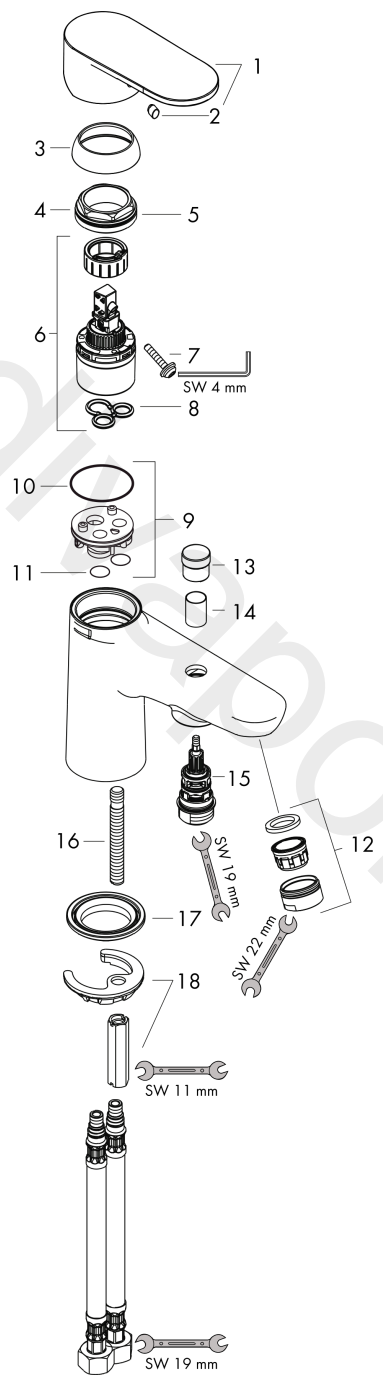

Vernis Blend
Single lever bath and shower mixer Monotrou
 Finish: **Chrome** Article Number: **71444000**

Description

product features

- 2 functions
- projection: 140 mm
- spray type mixer: normal spray
- maximum flow rate at 3 bar: 20 l/min
- flow rate for bath spout at 3 bar: 20 l/min
- flow rate of hand shower at 3 bar: 14 l/min
- ceramic cartridge
- temperature limitation adjustable
- diverter with automatic resetting
- protected against backflow, according to DIN EN 1717
- suitable for continuous flow water heaters
- connection dimension: DN15
- connection type: G 3/8 connections
- suitable for installation on bath rim
- WRAS 2204081
- WRAS 2204081 - Approval letter

Article Details

Price excl. VAT 153,33 £

Product image

Scale drawing

Vernis Blend
Single lever bath and shower mixer Monotrou
 Finish: **Chrome** Article Number: **71444000**

Flowchart

Vernis Blend
Single lever bath and shower mixer Monotrou
 Finish: **Chrome** Article Number: **71444000**

Exploded Drawing

Year of production: >04/21

Vernis Blend
Single lever bath and shower mixer Monotrou
 Finish: **Chrome** Article Number: **71444000**

Spare part list

Year of production: >04/21

Pos.	Description	Article Number	Price	PU
1	handle	93715000	£ 43,00	1
2	screw cover	96338000	£ 3,30	1
3	flange	97406000	£ 20,50	1
4	nut	95870000	£ 25,00	1
5	O-ring 33x2	98154000	£ 3,30	1
6	cartridge, assy	92730000	£ 35,00	1
7	locking screw for handle	95140000	£ 6,10	1
8	seal	95008000	£ 9,00	1
9	O-Ring 32x2	98193000	£ 3,30	1
10	adapter for cartridge	97773000	£ 9,00	1
11	O-ring 9x1,8	98118000	£ 3,30	1
12	aerator M24x1 (38 l/min)	95871000	£ 20,50	1
13	diverter knob	97981000	£ 20,50	1
14	sleeve	97979000	£ 16,10	1
15	selector	97978000	£ 64,00	1
16	screw M8 x 68	97736000	£ 6,10	1
17	seal	97608000	£ 6,10	1
18	fixing set	96016000	£ 35,00	1