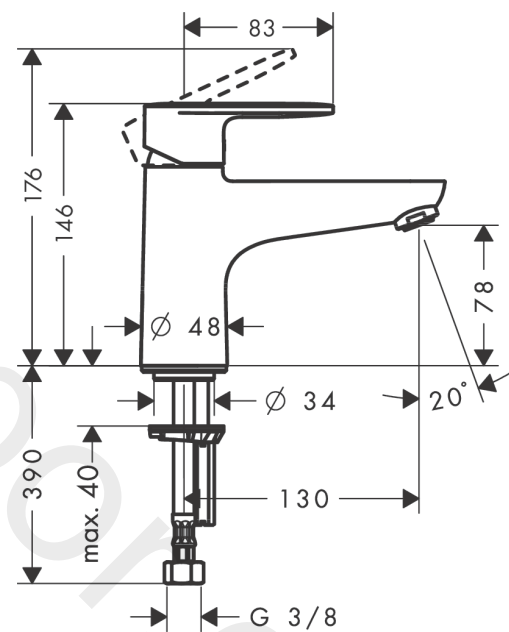

Vernis Blend
Single lever bath mixer Monotrou
 Finish: **Chrome** Article Number: **71443000**

Description

product features

- 1 function
- projection: 130 mm
- spray type mixer: normal spray
- maximum flow rate at 3 bar: 20 l/min
- ceramic cartridge
- temperature limitation adjustable
- connection dimension: DN15
- connection type: G 3/8 connections
- suitable for installation on bath rim

Article Details

Price excl. VAT 144,17 £

Product image

Scale drawing

Flowchart

Vernis Blend
Single lever bath mixer Monotrou
 Finish: **Chrome** Article Number: **71443000**

Exploded Drawing

Year of production: >04/21

Vernis Blend
Single lever bath mixer Monotrou
 Finish: **Chrome** Article Number: **71443000**

Spare part list

Year of production: >04/21

Pos.	Description	Article Number	Price	PU
1	handle	93715000	£ 43,00	1
2	screw cover	96338000	£ 3,30	1
3	flange	97406000	£ 20,50	1
4	nut	95870000	£ 25,00	1
5	O-ring 33x2	98154000	£ 3,30	1
6	cartridge, assy	92730000	£ 35,00	1
7	locking screw for handle	95140000	£ 6,10	1
8	seal	95008000	£ 9,00	1
9	adapter for cartridge	97773000	£ 9,00	1
10	O-Ring 32x2	98193000	£ 3,30	1
11	O-ring 9x1,8	98118000	£ 3,30	1
12	aerator M24x1 (38 l/min)	95871000	£ 20,50	1
13	screw M8 x 68	97736000	£ 6,10	1
14	seal	97608000	£ 6,10	1
15	fixing set	96016000	£ 35,00	1