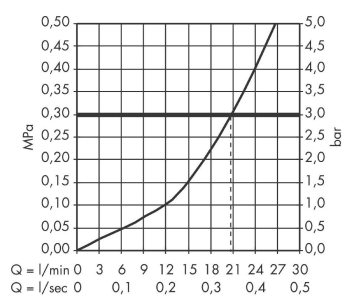

Vernis Blend
Single lever bath mixer Monotrou
 Finish: **Chrome** Article Number: **71443000**

Description

product features

- 1 function
- projection: 130 mm
- spray type mixer: normal spray
- maximum flow rate at 3 bar: 20 l/min
- ceramic cartridge
- temperature limitation adjustable
- connection dimension: DN15
- connection type: G 3/8 connections
- suitable for installation on bath rim

Article Details

Price excl. VAT 144,17 £

Product image

Scale drawing

Flowchart

Vernis Blend
Single lever bath mixer Monotrou
 Finish: **Chrome** Article Number: **71443000**

Exploded Drawing

Year of production: >04/21