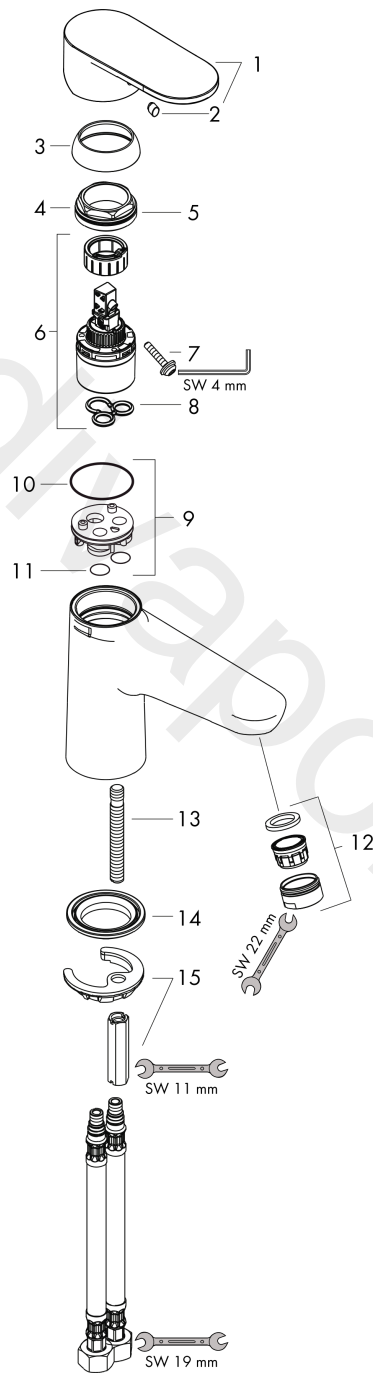

Vernis Blend
Single lever bath mixer Monotrou
 Finish: **Chrome** Article Number: **71443000**

Description

product features

- 1 function
- projection: 130 mm
- spray type mixer: normal spray
- maximum flow rate at 3 bar: 20 l/min
- ceramic cartridge
- temperature limitation adjustable
- connection dimension: DN15
- connection type: G 3/8 connections
- suitable for installation on bath rim

Article Details

Price excl. VAT 144,17 £

Product image

Scale drawing

Flowchart

Vernis Blend
Single lever bath mixer Monotrou
 Finish: **Chrome** Article Number: **71443000**

Exploded Drawing

Year of production: >04/21

Vernis Blend
Single lever bath mixer Monotrou
 Finish: **Chrome** Article Number: **71443000**

Spare part list

Year of production: >04/21

Pos.	Description	Article Number	Price	PU
1	handle	93715000	£ 43,00	1
2	screw cover	96338000	£ 3,30	1
3	flange	97406000	£ 20,50	1
4	nut	95870000	£ 25,00	1
5	O-ring 33x2	98154000	£ 3,30	1
6	cartridge, assy	92730000	£ 35,00	1
7	locking screw for handle	95140000	£ 6,10	1
8	seal	95008000	£ 9,00	1
9	adapter for cartridge	97773000	£ 9,00	1
10	O-Ring 32x2	98193000	£ 3,30	1
11	O-ring 9x1,8	98118000	£ 3,30	1
12	aerator M24x1 (38 l/min)	95871000	£ 20,50	1
13	screw M8 x 68	97736000	£ 6,10	1
14	seal	97608000	£ 6,10	1
15	fixing set	96016000	£ 35,00	1