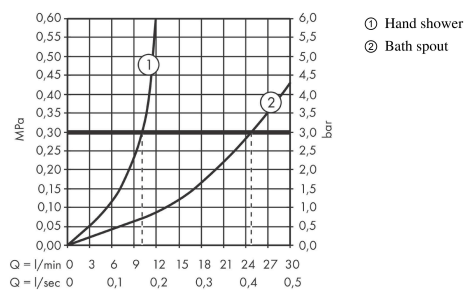

Vernis Blend

4-hole rim mounted bath mixer set

Finish: **Chrome** Article Number: **71441007**

Description

product features

- consists of: 4-hole rim mounted bath mixer, hand shower, shower hose, basic set
- 2 functions
- projection: 211 mm
- spray type mixer: normal spray
- maximum flow rate at 3 bar: 20 l/min
- ceramic valves hot/cold 90°
- temperature limitation adjustable
- non-return valve
- suitable for continuous flow water heaters
- connection dimension: DN15
- connection type: G ½
- installation on bath rim

Technology

Product image

Scale drawing

Flowchart

Vernis Blend
4-hole rim mounted bath mixer set
 Finish: **Chrome** Article Number: **71441007**

Exploded Drawing

Year of production: >04/20

Vernis Blend

4-hole rim mounted bath mixer set

Finish: **Chrome** Article Number: **71441007**

Spare part list

Year of production: >04/20

Pos.	Description	Article Number	Price	PU
1	spout cpl.	93705000	-	1
2	aerator M24x1 (38 l/min)	92513000	£ 13,30	1
3	diverter knob	93903000	£ 13,30	1
4	selector	93707000	£ 64,00	1
5	handle for cold water	93697000	£ 43,00	1
6	handle for hot water	93696000	£ 43,00	1
7	handle fixing set	94184000	£ 6,10	1
8	escutcheon for handle	93698000	£ 25,00	1
9	shut off unit left closing	94008000	£ 43,00	1
10	shut off unit right closing	94009000	£ 43,00	1
11	fixing set (Ø 28)	92909000	£ 43,00	1
12	fixing set (Ø 32)	13961000	£ 25,00	1
13	connection hose	93765000	-	1
14	connection hose	93708000	-	1
15	handshower	26270007	-	1
16	back flow preventor cartridge	93339000	£ 20,50	1
17	filter packing	94246000	£ 3,30	1
18	shower holder, assy	93764000	-	1
19	connection hose	93709000	-	1
a	Secuflexbox	28389000	£ 64,00	1
b	fixation extension 35 mm	13898000	£ 79,00	1