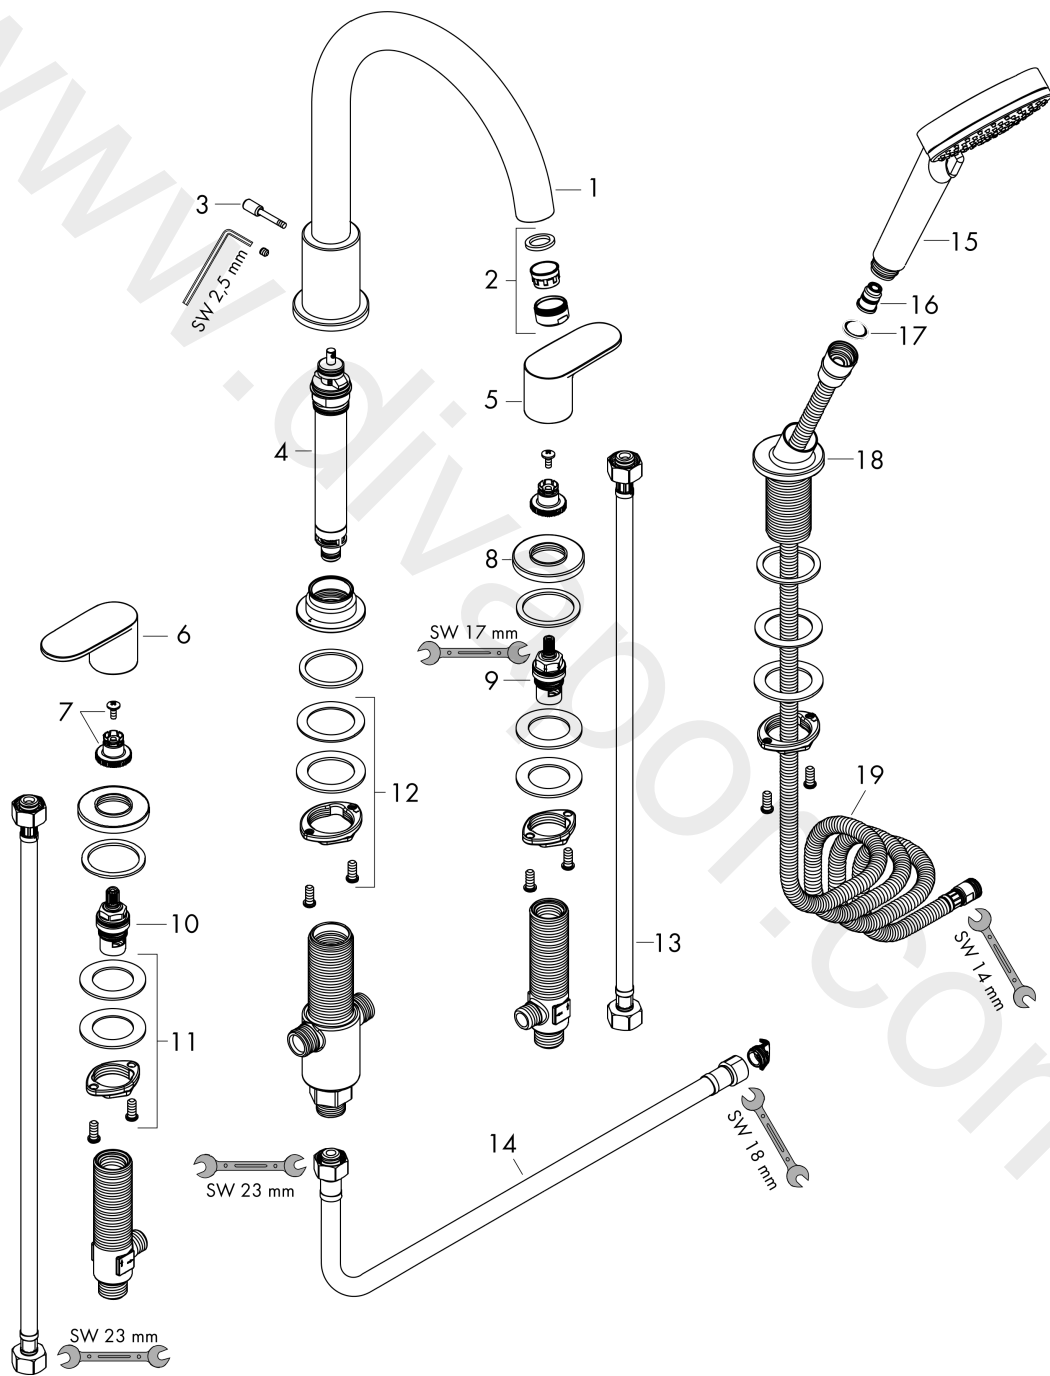

Vernis Blend

4-hole rim mounted bath mixer set

Finish: **Chrome** Article Number: **71441007**

Description

product features

- consists of: 4-hole rim mounted bath mixer, hand shower, shower hose, basic set
- 2 functions
- projection: 211 mm
- spray type mixer: normal spray
- maximum flow rate at 3 bar: 20 l/min
- ceramic valves hot/cold 90°
- temperature limitation adjustable
- non-return valve
- suitable for continuous flow water heaters
- connection dimension: DN15
- connection type: G ½
- installation on bath rim

Technology

Product image

Scale drawing

Flowchart

Vernis Blend
4-hole rim mounted bath mixer set
 Finish: **Chrome** Article Number: **71441007**

Exploded Drawing

Year of production: >04/20

Vernis Blend

4-hole rim mounted bath mixer set

Finish: **Chrome** Article Number: **71441007**

Spare part list

Year of production: >04/20

Pos.	Description	Article Number	Price	PU
1	spout cpl.	93705000	-	1
2	aerator M24x1 (38 l/min)	92513000	£ 13,30	1
3	diverter knob	93903000	£ 13,30	1
4	selector	93707000	£ 64,00	1
5	handle for cold water	93697000	£ 43,00	1
6	handle for hot water	93696000	£ 43,00	1
7	handle fixing set	94184000	£ 6,10	1
8	escutcheon for handle	93698000	£ 25,00	1
9	shut off unit left closing	94008000	£ 43,00	1
10	shut off unit right closing	94009000	£ 43,00	1
11	fixing set (Ø 28)	92909000	£ 43,00	1
12	fixing set (Ø 32)	13961000	£ 25,00	1
13	connection hose	93765000	-	1
14	connection hose	93708000	-	1
15	handshower	26270007	-	1
16	back flow preventor cartridge	93339000	£ 20,50	1
17	filter packing	94246000	£ 3,30	1
18	shower holder, assy	93764000	-	1
19	connection hose	93709000	-	1
a	Secuflexbox	28389000	£ 64,00	1
b	fixation extension 35 mm	13898000	£ 79,00	1