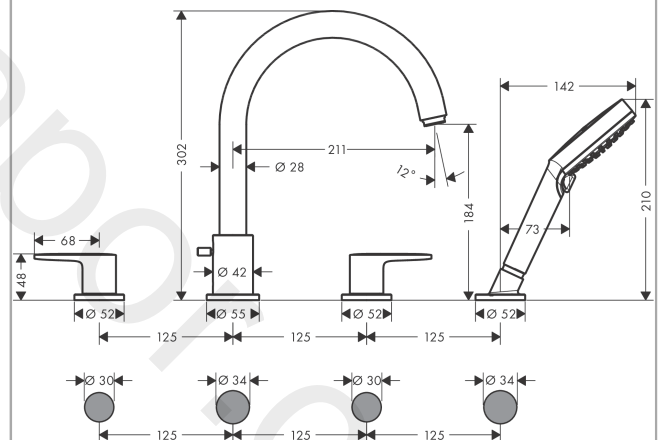

Vernis Blend

4-hole rim mounted bath mixer set

Finish: **Chrome** Article Number: **71441007**

Description

product features

- consists of: 4-hole rim mounted bath mixer, hand shower, shower hose, basic set
- 2 functions
- projection: 211 mm
- spray type mixer: normal spray
- maximum flow rate at 3 bar: 20 l/min
- ceramic valves hot/cold 90°
- temperature limitation adjustable
- non-return valve
- suitable for continuous flow water heaters
- connection dimension: DN15
- connection type: G ½
- installation on bath rim

Technology

Product image

Scale drawing

Flowchart

Vernis Blend
4-hole rim mounted bath mixer set
 Finish: **Chrome** Article Number: **71441007**

Exploded Drawing

Year of production: >04/20

Vernis Blend

4-hole rim mounted bath mixer set

Finish: **Chrome** Article Number: **71441007**

Spare part list

Year of production: >04/20

Pos.	Description	Article Number	Price	PU
1	spout cpl.	93705000	-	1
2	aerator M24x1 (38 l/min)	92513000	£ 13,30	1
3	diverter knob	93903000	£ 13,30	1
4	selector	93707000	£ 64,00	1
5	handle for cold water	93697000	£ 43,00	1
6	handle for hot water	93696000	£ 43,00	1
7	handle fixing set	94184000	£ 6,10	1
8	escutcheon for handle	93698000	£ 25,00	1
9	shut off unit left closing	94008000	£ 43,00	1
10	shut off unit right closing	94009000	£ 43,00	1
11	fixing set (Ø 28)	92909000	£ 43,00	1
12	fixing set (Ø 32)	13961000	£ 25,00	1
13	connection hose	93765000	-	1
14	connection hose	93708000	-	1
15	handshower	26270007	-	1
16	back flow preventor cartridge	93339000	£ 20,50	1
17	filter packing	94246000	£ 3,30	1
18	shower holder, assy	93764000	-	1
19	connection hose	93709000	-	1
a	Secuflexbox	28389000	£ 64,00	1
b	fixation extension 35 mm	13898000	£ 79,00	1