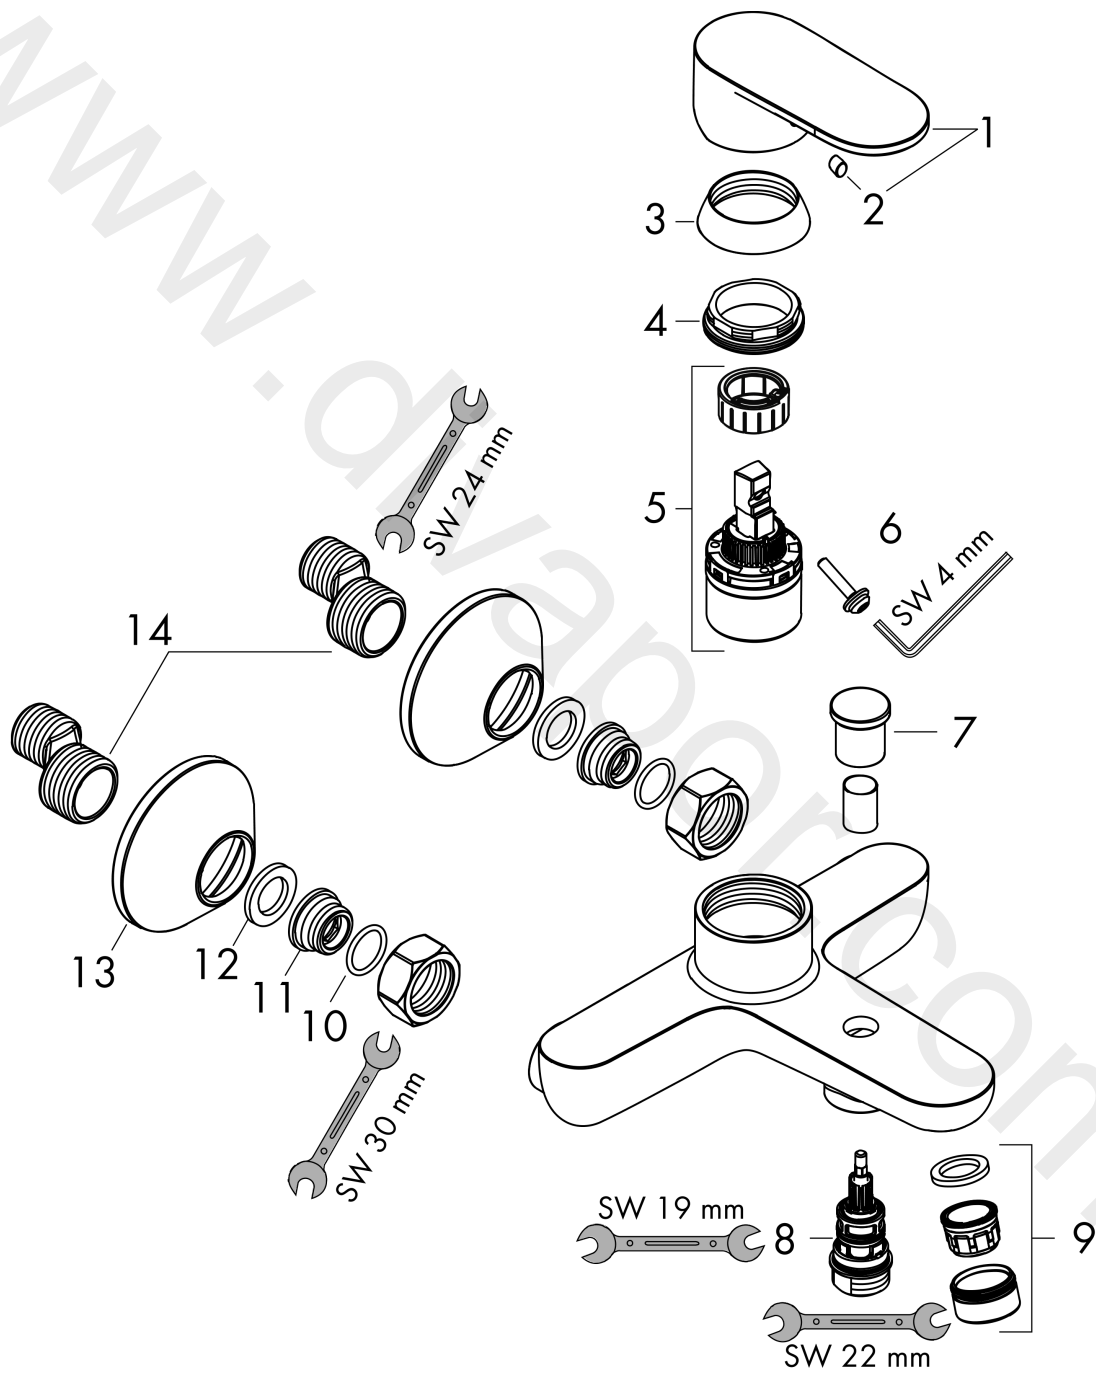

Vernis Blend
Single lever bath mixer for exposed installation
 Finish: **Chrome** Article Number: **71440007**

Flowchart

Vernis Blend
Single lever bath mixer for exposed installation
 Finish: **Chrome** Article Number: **71440007**

Exploded Drawing

Year of production: >04/20

Vernis Blend
Single lever bath mixer for exposed installation
 Finish: **Chrome** Article Number: **71440007**

Spare part list

Year of production: >04/20

Pos.	Description	Article Number	Price	PU
1	handle	93715000	£ 43,00	1
2	screw cover	96338000	£ 3,30	1
3	flange	93716000	-	1
4	nut	93717000	-	1
5	cartridge, assy	92730000	£ 35,00	1
6	locking screw for handle	95140000	£ 6,10	1
7	diverter knob	93766000	-	1
8	selector	97978000	£ 64,00	1
9	aerator M24x1 (38 l/min)	92513000	£ 13,30	1
10	O-ring 16x2	98133000	£ 3,30	1
11	connecting thread G½	93767000	£ 9,00	1
12	filter packing	96922000	£ 9,00	1
13	escutcheon Ø 70 mm	93718000	£ 13,30	1
14	set of S-unions	94140007	-	1