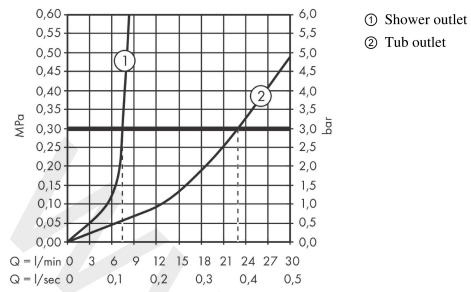

Vernis Blend
Single lever bath mixer for exposed installation
 Finish: **Chrome** Article Number: **71440007**

Flowchart

Vernis Blend
Single lever bath mixer for exposed installation
 Finish: **Chrome** Article Number: **71440007**

Exploded Drawing

Year of production: >04/20

Vernis Blend
Single lever bath mixer for exposed installation
 Finish: **Chrome** Article Number: **71440007**

Spare part list

Year of production: >04/20

Pos.	Description	Article Number	Price	PU
1	handle	93715000	£ 43,00	1
2	screw cover	96338000	£ 3,30	1
3	flange	93716000	-	1
4	nut	93717000	-	1
5	cartridge, assy	92730000	£ 35,00	1
6	locking screw for handle	95140000	£ 6,10	1
7	diverter knob	93766000	-	1
8	selector	97978000	£ 64,00	1
9	aerator M24x1 (38 l/min)	92513000	£ 13,30	1
10	O-ring 16x2	98133000	£ 3,30	1
11	connecting thread G½	93767000	£ 9,00	1
12	filter packing	96922000	£ 9,00	1
13	escutcheon Ø 70 mm	93718000	£ 13,30	1
14	set of S-unions	94140007	-	1